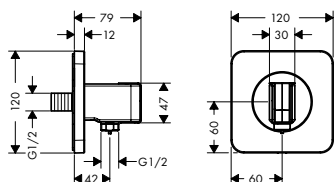

Porter units

Overview variants

shape	finish	LVI-nro	code no.
round	Chrome		36733000
	Matt Black	NEW	36733670
	AXOR FinishPlus*		36733XXX
square	Chrome		36734000
	Matt Black	NEW	36734670
	AXOR FinishPlus*		36734XXX
softsquare	Chrome	6551013	11626000
	Matt Black	NEW	11626670
	AXOR FinishPlus*		11626XXX

Porter unit 120/120 softsquare

Features

/ integrated support function
/ metal connection angle
/ non-return valve
/ connection type: G 1/2

/ in a joined installation (10 mm distance) we recommend for perfect handling only the horizontal installation
/ in a joined installation (10 mm distance), the basic set no.28486180 must be used

/ in a freely-arranged installation (distance greater than 10 mm), no basic set is required
/ for shower hoses with a conical nut

finish	code no.
Chrome	36724000
Matt Black	NEW 36724670
AXOR FinishPlus*	36724XXX

Optional parts:

Basic set for shower module 120/120 for concealed installation

LVI-nro	code no.
6559016	28486180

Shower holder round

Features

/ fixed holding position

/ for hoses with conical nut

/ material: metal

finish	LVI-nro	code no.
Chrome	6555616	39525000
AXOR FinishPlus*		39525XXX