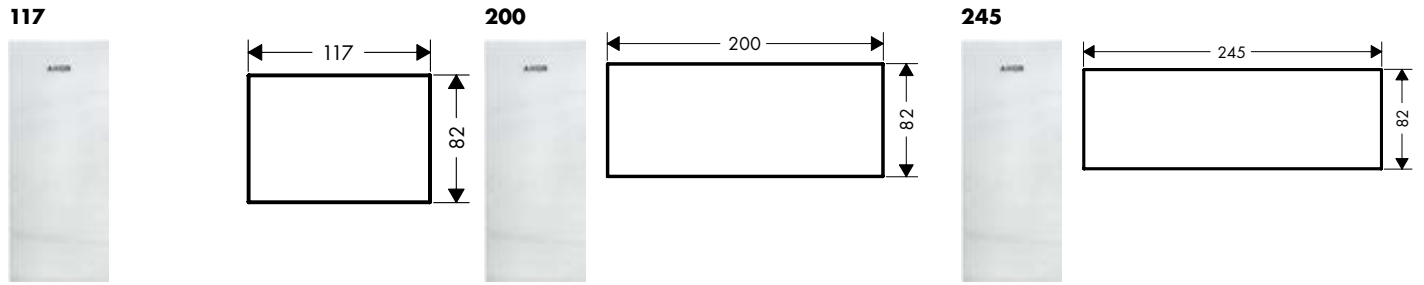

Plates Marble Lasa Covelano Vena Oro

Features of all variants

/ material: marble
/ removable

/ since marble is a natural material, each piece is unique, and marbling markings may vary

Overview variants

length (mm)	finish	code no.
117	☐ Marble Lasa Covelano Vena Oro	47911000
200	☐ Marble Lasa Covelano Vena Oro	47909000
245	☐ Marble Lasa Covelano Vena Oro	47910000

Plates Marble Nero Marquina

Features of all variants

/ material: marble
/ removable

/ since marble is a natural material, each piece is unique, and marbling markings may vary