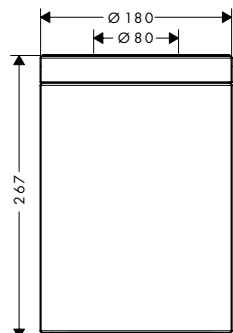

finish	available from	code no.
Chrome		42872000
Matt Black		42872670
Matt White	NEW Q2/2023	42872700
AXOR FinishPlus*		42872XXX