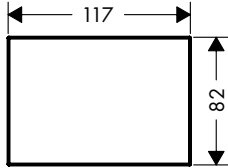

Plates American Walnut

Features of all variants

/ material: walnut
/ removable

/ since wood is a natural material, each piece is unique, and wood markings may vary

117

200