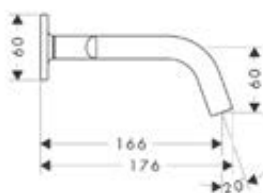

3-hole basin mixer 160 with lever handles, escutcheons and pop-up waste set

Features

/ consists of: 3-hole basin mixer, waste set
/ ComfortZone 160
/ projection: 135 mm
/ spout height: 156 mm

/ spray type: normal spray
/ maximum flow rate at 3 bar: 5 l/min
/ ceramic valves hot/cold 90°
/ suitable for continuous flow water heaters

/ pop-up waste set G 1 1/4
/ connection type: G 3/8 connections
/ connection dimension: DN15

Sustainability

Technologies

finish	LVI-nro	code no.
● Chrome	6150564	34133000
● AXOR FinishPlus*		34133XXX

Optional parts: code no.

Hose extension set for 3-hole basin mixer	38959000

3-hole basin mixers for concealed installation wall-mounted with escutcheons

Features of all variants

/ consists of: 3-hole basin mixer for concealed installation wall-mounted, waste set
/ spray type: normal spray

/ maximum flow rate at 3 bar: 5 l/min
/ ceramic valves hot/cold 90°
/ suitable for continuous flow water heaters

/ non-closing waste set
/ connection type: basic set
/ connection dimension: DN15

166

226

Sustainability

Technologies

Overview variants

projection (mm)	finish	LVI-nro	code no.
166	● Chrome	6150565	34313000
	● AXOR FinishPlus*		34313XXX
226	● Chrome	6150566	34315000
	● AXOR FinishPlus*		34315XXX

Required parts: LVI-nro code no.

Basic set for 3-hole basin mixer for concealed installation wall-mounted	6150355 10303180