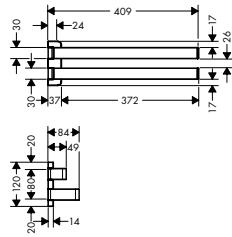

finish	code no.
Chrome	42821000
Matt Black NEW	42821670
AXOR FinishPlus*	42821XXX

AXOR Universal Softsquare Towel hook

Features

/ wall-mounted
/ material: metal

/ with mounting material
/ concealed fastening

/ drilling distance: 35 mm
/ diameter drill hole: 6 mm