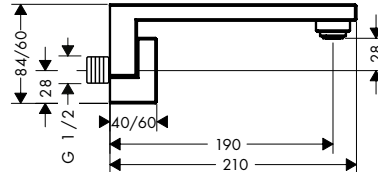

Bath spouts

Features of all variants

/ 1 function
/ projection: 190 mm

/ wall-mounted
/ maximum flow rate at 3 bar: 23 l/min

/ connection dimension: G 1/2
/ spray type: normal spray

diamond cut

Technologies

Overview variants

structure element	finish	code no.
without structure	● Chrome	46410000
	● AXOR FinishPlus*	46410XXX
diamond cut	● Chrome	46411000
	● AXOR FinishPlus*	46411XXX

This product is not available in brushed AXOR FinishPlus surfaces.