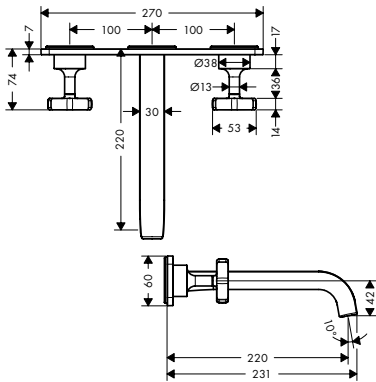

with escutcheons

Sustainability

Overview variants

cover	finish	LVI-nro	code no.
plate	Chrome	6150569	36115000
	AXOR FinishPlus*		36115XXX
escutcheons	Chrome	6150567	36107000
	Matt Black	NEW	36107670
	AXOR FinishPlus*		36107XXX

Required parts:

Basic set for 3-hole basin mixer for concealed installation wall-mounted

LVI-nro code no.

6150355 10303180

Optional parts:

Extension set 25 mm for basic set for 3-hole basin mixer wall-mounted

LVI-nro code no.

96259000

Seal

6150354 96383000