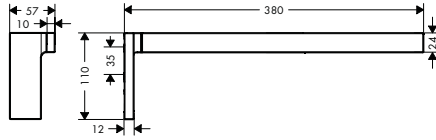

single

double

Overview variants

number of holder	finish	code no.
1 holder	Chrome NEW	42626000
	AXOR FinishPlus*	42626XXX
2 holders	Chrome NEW	42622000
	AXOR FinishPlus*	42622XXX

AXOR Universal Rectangular Towel ring