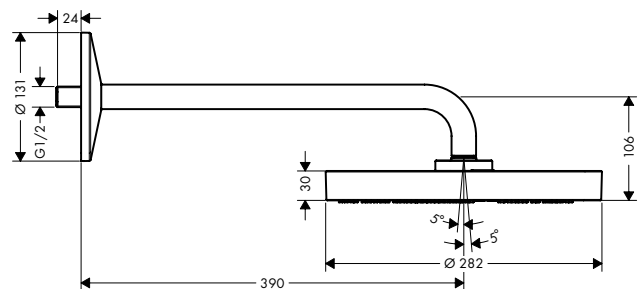

1 spray type

Technologies

Spray types