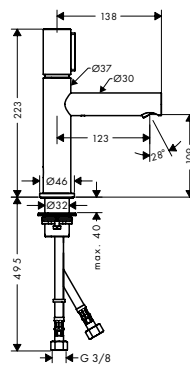

Basin mixers Select

Features of all variants

/ consists of: Basin mixer, waste set
/ spray type: laminar spray
/ maximum flow rate at 3 bar: 5 l/min

/ Select cartridge with temperature control
/ temperature limitation adjustable
/ suitable for continuous flow water heaters

/ connection type: G 3/8 connections
/ connection dimension: DN15

110

Sustainability

Technologies

Overview variants

ComfortZone	projection (mm)	spout height (mm)	waste set	for wash bowls	finish	LVI-nro	code no.
80	108	79	non-closing	-	Chrome	6150641	45015000
					Brushed Nickel	6150642	45015820
					AXOR FinishPlus*		45015XXX
110	123	109	pop-up	-	Chrome	6150629	45010000
					Brushed Nickel	6150630	45010820
					AXOR FinishPlus*		45010XXX
110	123	109	non-closing	-	Chrome	6150632	45012000
					Brushed Nickel	6150633	45012820
					AXOR FinishPlus*		45012XXX
200	198	199	non-closing	■	Chrome	6150635	45013000
					Brushed Nickel	6150636	45013820
					AXOR FinishPlus*		45013XXX
260	198	259	non-closing	■	Chrome	6150638	45014000
					Brushed Nickel	6150639	45014820
					AXOR FinishPlus*		45014XXX

* AXOR FinishPlus: For further AXOR FinishPlus surfaces please see the AXOR FinishPlus overview on page 22.