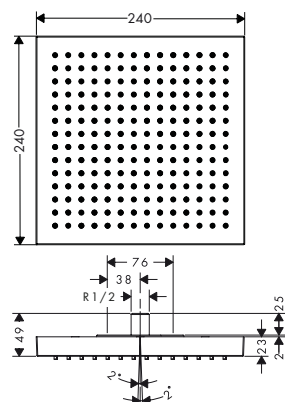

Technologies

Spray types

finish	code no.
Chrome	10924000
AXOR FinishPlus*	10924XXX