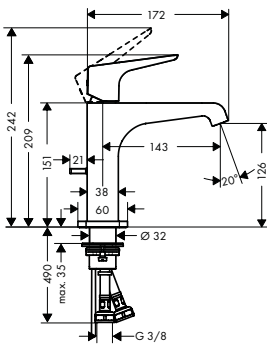

/ ceramic cartridge
 / suitable for continuous flow water heaters
 / connection type: G 3/8 connections

/ connection dimension: DN15

130

190

250

Sustainability

Technologies

Overview variants