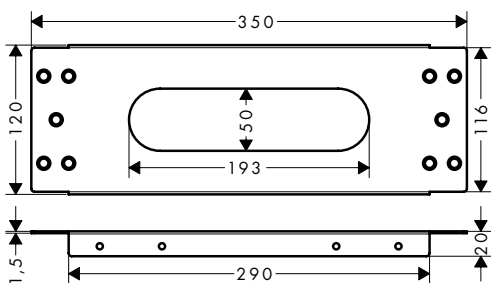

Installation plate for tile mounted installation

Features

/ dimension: 350 x 120 mm

code no.

28014000