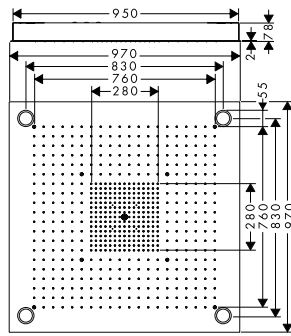

AXOR ShowerSolutions ShowerHeaven 3jet with lighting

Features of all variants

- / spray type: RainAir, Rain, Mono
- / frame: brushed stainless steel
- / material spray disc: metal
- / spray disc surface: polished stainless steel
- / minimum flow pressure: 2,5 bar
- / spray types can be activated individually or in combination, the 3 spray zones must be controlled via 3 valves or a diverter valve with 3 outlets
- / spray zones: Bodyzone - outer overhead shower zone, Rainzone - inner overhead shower zone with AirPower function, Mono spray at Ø 17 mm
- / installation: ceiling
- / connection dimension: DN20
- / with integrated lighting
- / illuminant: LED
- / power supply: 12 V
- / transformer power supply for concealed installation 12 V, 18 W
- / input voltage: 100 - 240 V AC / 50 / 60 Hz
- / output voltage: 12 V - DC
- / colour temperature: 2700 K
- / Light color: warm white
- / energy efficiency class: contains light sources of energy efficiency class G
- / not suitable for continuous flow water heaters
- / TÜV certified

970/970