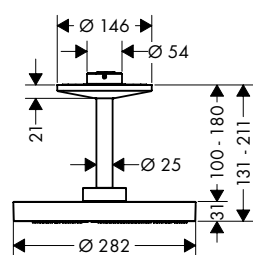

AXOR One Overhead showers 2jet, 1jet with ceiling connector

Features of all variants

/ consists of: overhead shower, ceiling connector
/ shower head size: 280 mm
/ material spray disc: metal

/ brass ceiling connector
/ overhead shower removable for cleaning
/ installation: ceiling

/ connection dimension: DN15
/ suitable for continuous flow water heaters

2 spray types

Technologies Spray types

1 spray type