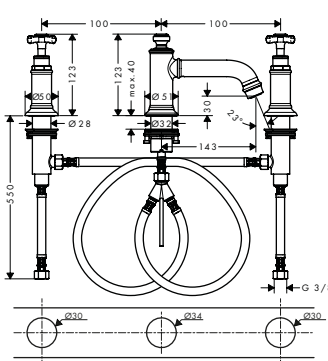

/ pop-up waste set G 1 1/4
 / connection type: G 3/8 connections
 / connection dimension: DN15

lever handle

cross handle

Sustainability

Technologies

3-hole basin mixers

Overview variants

handle version	finish	LVI-nro	code no.
lever	Chrome	6150538	16535000
	Brushed Nickel	6150539	16535820
	AXOR FinishPlus*		16535XXX
cross	Chrome	6150540	16536000
	Brushed Nickel	6150541	16536820
	AXOR FinishPlus*		16536XXX