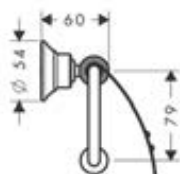

finish	code no.
Chrome	42036000
Brushed Nickel	42036820
AXOR FinishPlus*	42036XXX