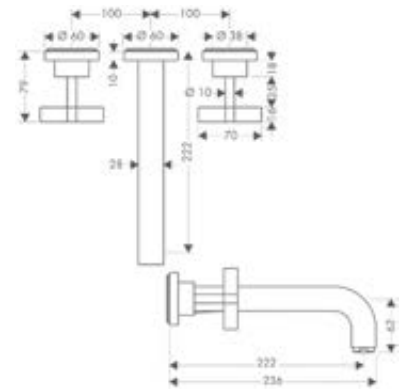

222 with cross handles

Sustainability

Technologies

Overview variants

projection (mm)	handle version	finish	LVI-nro	code no.
162	lever	Chrome	6150613	39315000
		AXOR FinishPlus*		39315XXX
162	cross	Chrome	6150612	39313000
		AXOR FinishPlus*		39313XXX
222	lever	Chrome	6150609	39147000
		AXOR FinishPlus*		39147XXX
222	cross	Chrome	6150607	39143000
		AXOR FinishPlus*		39143XXX

Required parts:

Basic set for 3-hole basin mixer for concealed installation wall-mounted

LVI-nro code no.

6150355 10303180

Optional parts:

Seal

LVI-nro code no.

6150354 96383000

Extension set 25 mm for basic set for 3-hole basin mixer wall-mounted

96259000

* AXOR FinishPlus: For further AXOR FinishPlus surfaces please see the AXOR FinishPlus overview on page 22.