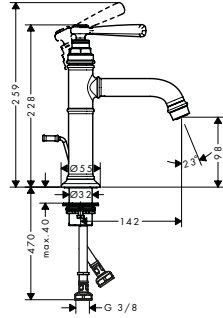

Single lever basin mixers

Features of all variants

/ consists of: single lever basin mixer, waste set
/ ComfortZone 100
/ projection: 142 mm
/ spout height: 98 mm

/ spray type: normal spray
/ maximum flow rate at 3 bar: 5 l/min
/ ceramic cartridge
/ temperature limitation adjustable

/ suitable for continuous flow water heaters
/ connection type: G 3/8 connections
/ connection dimension: DN15

Sustainability

Technologies

Overview variants

waste set	finish	LVI-nro	code no.
pop-up	● Chrome	6150530	16515000
	● Brushed Nickel	6150531	16515820
	● AXOR FinishPlus*		16515XXX
non-closing	● Chrome		16516000
	● Brushed Nickel		16516820
	● AXOR FinishPlus*		16516XXX

3-hole basin mixers

Features of all variants

/ consists of: 3-hole basin mixer, waste set
/ ComfortZone 30
/ projection: 143 mm
/ spout height: 30 mm

/ spray type: normal spray
/ maximum flow rate at 3 bar: 5 l/min
/ ceramic valves hot/cold 90°
/ suitable for continuous flow water heaters

/ pop-up waste set G 1 1/4
/ connection type: G 3/8 connections
/ connection dimension: DN15