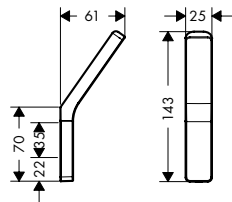

/ drilling distance: 35 mm
/ diameter drill hole: 6 mm

finish	code no.
Chrome	42801000
Matt Black NEW	42801670
AXOR FinishPlus*	42801XXX

AXOR Universal Softsquare Toilet paper holders

Features of all variants