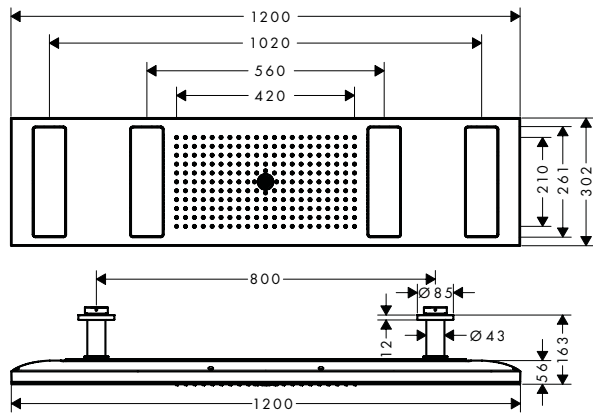

AXOR ShowerSolutions ShowerHeaven 1200/300 4jet with lighting

Features of all variants

- / shower head size: 1200 x 300 mm
- / spray type: PowderRain, Rain, Mono
- / Select button on thermostat
- / material spray disc: metal
- / brass ceiling connector
- / ceiling connection length: 100 mm
- / maximum flow rate at 3 bar: 30 l/min
- / flow rate PowderRain spray outer (at 3 bar): 12 l/min
- / flow rate PowderRain spray inner (at 3 bar): 12 l/min

- / flow rate Rain spray (at 3 bar): 16 l/min
- / flow rate Mono spray (at 3 bar): 15 l/min
- / minimum flow pressure: 3 bar
- / spray types can be activated individually or in combination
- / overhead shower removable for cleaning
- / extendable flaps can be opened manually
- / installation: ceiling, extendable claps can be pre-set to the user size
- / connection dimension: DN15
- / connection type: basic set

- / with integrated lighting
- / illuminant: LED
- / power supply: 24 V
- / transformer power supply, 24 V, 60 W
- / input voltage: 100 - 240 V AC / 50 / 60 Hz
- / output voltage: 24 V - DC
- / Light color: neutral white
- / not suitable for continuous flow water heaters

Technologies

Spray types

Overview variants

colour temperature	finish	code no.
5000 K	Chrome	10629000
	AXOR FinishPlus*	10629XXX
3500 K	Chrome	10628000
	AXOR FinishPlus*	10628XXX

Required parts:

Basic set for ShowerHeaven 1200/300 4jet

code no.
10922180

Optional parts:

Extension set 230 mm for ceiling connector ShowerHeaven 1200/300 4jet

finish	code no.
Chrome	13603000
AXOR FinishPlus*	13603XXX

Thermostatic module Select 670/90 for concealed installation for 5 functions

finish	code no.
Chrome	18358000
AXOR FinishPlus*	18358XXX