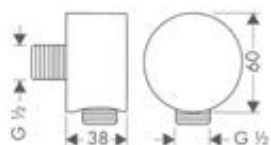

/ material: metal

finish	code no.
● Chrome	45721000
● AXOR FinishPlus*	45721XXX

AXOR Starck / AXOR ShowerSolutions Wall outlets

Features of all variants

/ non-return valve

/ connection type: G 1/2

round

square