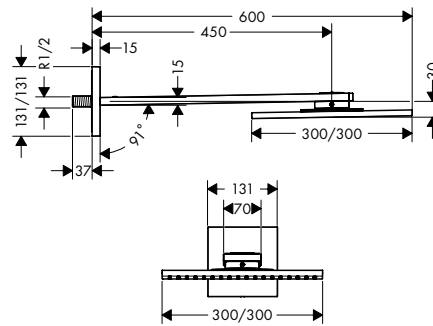

250/250

Technologies

Spray types

Overview variants

shower head size	number of sprays	spray types	max. flow rate at 3 bar (l/min)	min. flow pressure (bar)	finish	code no.
300/300	2	PowderRain, Intense PowderRain	19	2	Chrome	35318000
					AXOR FinishPlus*	35318XXX
300/300	1	PowderRain	18.2	2	Chrome	35314000
					AXOR FinishPlus*	35314XXX
250/250	2	PowderRain, Intense PowderRain	19	2	Chrome	35310000
					AXOR FinishPlus*	35310XXX
250/250	1	PowderRain	17	1.8	Chrome	35306000
					AXOR FinishPlus*	35306XXX

Required parts:

For

code no.

Basic set for overhead shower with shower arm

35318XXX
35310XXX

35361180

Optional parts:

finish

code no.

Escutcheon softsquare

Chrome NEW
AXOR Finish-Plus*

35214000

35214XXX