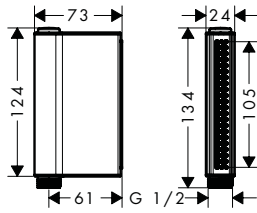

AXOR One Hand shower 2jet

Features

/ shower head size: 124 x 24 mm
/ spray type: Rain, flood spray
/ convenient spray selection via Select button
/ maximum flow rate at 3 bar: 12 l/min
/ flow rate Mono spray (at 3 bar): 12 l/min

/ flow rate Rain spray (at 3 bar): 12 l/min
/ minimum flow pressure: 2,4 bar
/ with internal water conduction
/ rinseable screen seal
/ connection thread G 1/2

/ connection dimension: DN15
/ suitable for continuous flow water heaters
/ not recommended for rim-/ tile-mounted mixers

Technologies

Spray types

finish	available from	code no.
Chrome		45720000
Matt Black		45720670
Matt White	NEW Q2/2023	45720700
AXOR FinishPlus*		45720XXX

AXOR Starck Baton hand showers 2jet, 1jet

Features of all variants

/ shower head size: 68 x 24 mm
/ minimum flow pressure: 1 bar

/ rinseable screen seal
/ connection thread G 1/2

/ connection dimension: DN15
/ suitable for continuous flow water heaters