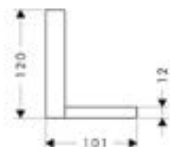

AXOR ShowerSolutions Shelves

Features of all variants

/ for use with either vertical or horizontal installation of the basic set
/ material frame: solid brass

/ material shelf: metal
/ with mounting material
/ concealed fastening

/ drilling distance: 72 mm
/ diameter drill hole: 6 mm

240/120