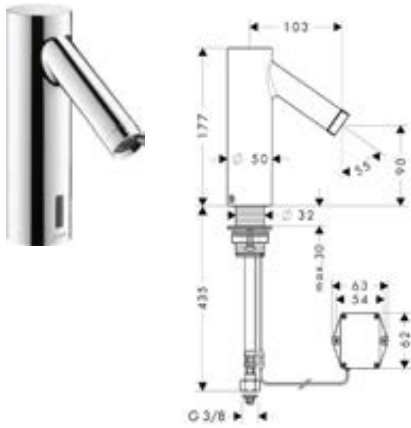

AXOR Starck Electronic basin mixers

Features of all variants

- / ComfortZone 90
- / projection: 103 mm
- / spray type: normal spray
- / maximum flow rate at 3 bar: 5 l/min
- / suitable for continuous flow water heaters
- / infrared sensor technology
- / automatic environmental adjustment of infrared sensor
- / adjustable optical range of infrared sensor (2 settings)
- / hygiene rinse activatable (automatic water flow)
- / frequency of hygiene rinse: 24 h
- / flushing time hygiene rinse: 10 s
- / permanent rinse activatable (single water flow for 180 seconds, suitable for thermal disinfection)
- / cleaning mode: manual water stop for washbasin cleaning
- / connection dimension: DN15
- / TÜV certified
- / dirt filters in the connection hoses

pre adjustable