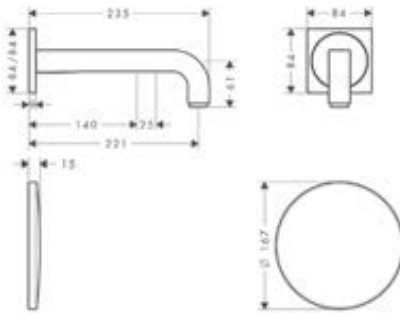

221

Sustainability

Technologies

Overview variants

projection (mm)	finish	LVI-nro	code no.
161	Chrome	6150167	39117000
	AXOR FinishPlus*		39117XXX
221	Chrome	6150168	39118000
	AXOR FinishPlus*		39118XXX

Required parts:

Basic set for electronic basin mixer for concealed installation wall-mounted

LVI-nro
code no.
6150204 16180180

Optional parts:

Extension 25 mm for basic set for electronic basin mixer wall-mounted

code no.
13594000