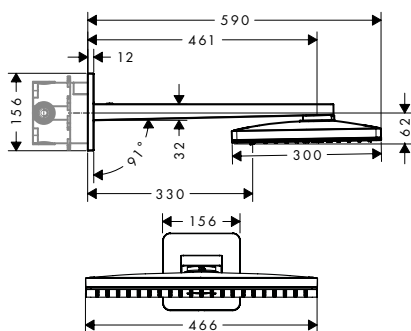

2 spray types