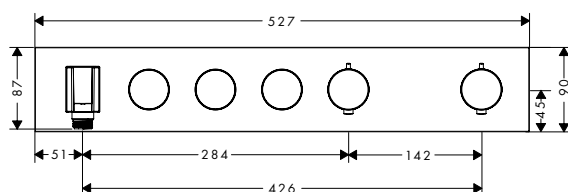

Dimension drawings

Overhead shower 300/300 2jet with shower arm   Thermostatic module Select 530/90 for concealed installation for 3 functions