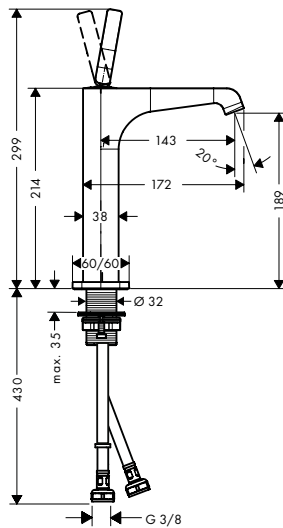

Single lever basin mixers

Features of all variants

/ consists of: single lever basin mixer, waste set
/ spray type: laminar spray
/ maximum flow rate at 3 bar: 5 l/min

/ ceramic cartridge
/ suitable for continuous flow water heaters
/ connection type: G 3/8 connections

/ connection dimension: DN15

190

Sustainability

Technologies

Overview variants

Comfort-Zone	projection (mm)	spout height (mm)	waste set	handle version	for wash bowls	finish	LVI-nro	code no.
130	143	126	pop-up	pin	-	● Chrome		36100000
						● Matt Black	NEW	36100670
						● AXOR FinishPlus*		36100XXX
130	143	126	non-closing	pin	-	● Chrome		36101000
						● Matt Black	NEW	36101670
						● AXOR FinishPlus*		36101XXX
130	143	126	pop-up	lever	-	● Chrome		36110000
						● Matt Black	NEW	36110670
						● AXOR FinishPlus*		36110XXX
130	143	126	non-closing	lever	-	● Chrome		36111000
						● Matt Black	NEW	36111670
						● AXOR FinishPlus*		36111XXX
190	143	189	non-closing	pin	■	● Chrome		36103000
						● AXOR FinishPlus*		36103XXX

Measurements within scale drawings are in mm.

Technical specifications and units of measure are subject to change.