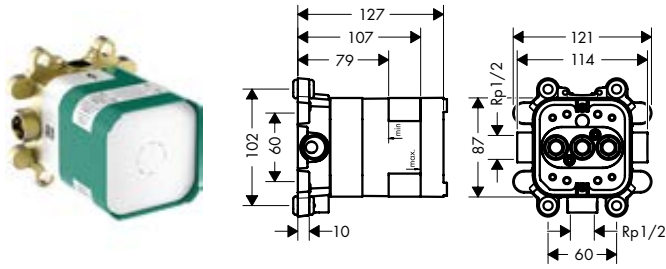

Basic set for overhead shower with shower arm

Features

/ includes polystyrene sheathing as a placeholder during installation

/ sound-decoupled installation
/ connection dimension: Rp 1/2

code no.

35361180

Basic set for overhead shower 240/240 1jet with shower arm

Features

/ for installation in a direct line with no.40872000, no.40873000 the mounting plate no.10973180

is necessary
/ sound-decoupled installation

/ minimum mounting depth: 61 mm
/ maximum mounting depth: 108 mm