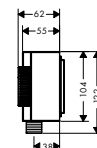

4 functions

Technologies

Overview variants

number of functions	structure element	finish	code no.
2 functions	without structure	Chrome	46700000
		AXOR FinishPlus*	46700XXX
2 functions	diamond cut	Chrome	46701000
		AXOR FinishPlus*	46701XXX
3 functions	without structure	Chrome	46710000
		AXOR FinishPlus*	46710XXX
3 functions	diamond cut	Chrome	46711000
		AXOR FinishPlus*	46711XXX
4 functions	without structure	Chrome	46720000
		AXOR FinishPlus*	46720XXX
4 functions	diamond cut	Chrome	46721000
		AXOR FinishPlus*	46721XXX
5 functions	without structure	Chrome	46730000
		AXOR FinishPlus*	46730XXX
5 functions	diamond cut	Chrome	46731000
		AXOR FinishPlus*	46731XXX

Measurements within scale drawings are in mm.

Technical specifications and units of measure are subject to change.