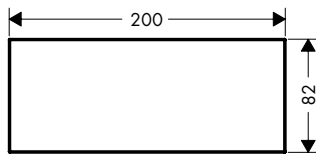

Plates glass

Features of all variants

/ material: glass

/ removable

117

200

245

Overview variants

	length (mm)	finish	code no.
	117	☐ Mirror	47902000
		☐ Black	47902600
	200	☐ Mirror	47900000
		☐ Black	47900600
	245	☐ Mirror	47901000
		☐ Black	47901600

Plates American Walnut

Features of all variants

/ material: walnut
/ removable

/ since wood is a natural material, each piece is unique, and wood markings may vary

117

200

245

Overview variants

	length (mm)	finish	code no.
	117	☐ Black Walnut	47908000
	200	☐ Black Walnut	47906000
	245	☐ Black Walnut	47907000