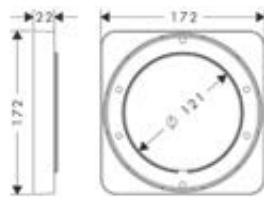

finish

LVI-nro

code no.

● Chrome

6350479

98860000

● AXOR FinishPlus*

98860XXX

Extension element

Features

/ for installation between tiles and finish set
/ suitable for all square finish sets

/ dimension: 172 x 172 mm
/ extension length: 22 mm