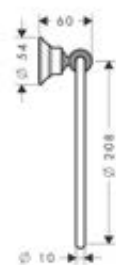

AXOR Montreux Towel ring

Features

/ wall-mounted
/ material: metal
/ holder material: metal

/ swivelling
/ with mounting material
/ concealed fastening

/ drilling distance: 35 mm
/ diameter drill hole: 6 mm

finish	code no.
Chrome	42021000
Brushed Nickel	42021820
AXOR FinishPlus*	42021XXX

AXOR Montreux Towel hook

Features

/ wall-mounted
/ material: metal

/ with mounting material
/ concealed fastening

/ diameter drill hole: 6 mm