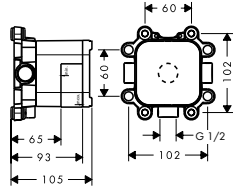

Basic set for LampShower 275 1jet with shower arm and overhead shower 240 2jet with shower arm

Features

/ the basic set is required in case of insufficient quality and stability of the wall structure

/ sound-decoupled installation
/ TÜV certified

/ connection for power supply by empty tube
/ connection dimension: Rp 1/2

code no.
26909180

Basic set for overhead shower ceiling

Features

/ ServiceCard with sieve and flow restrictor can be removed without tools for cleaning purpose

/ connection dimension: Rp 1/2