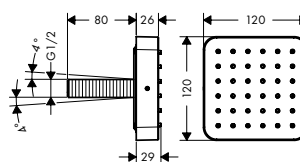

softsquare

Technologies

Spray types

Overview variants

shape	finish	LVI-nro	code no.
square	Chrome	6559017	28491000
	AXOR FinishPlus*		28491XXX
softsquare	Chrome		36822000
	AXOR FinishPlus*		36822XXX

Optional parts:

Basic set for shower module 120/120 for concealed installation

LVI-nro	code no.
6559016	28486180