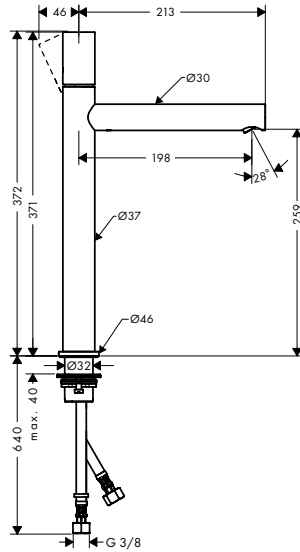

260

Sustainability

Technologies

Overview variants

ComfortZone	projection (mm)	spout height (mm)	waste set	for wash bowls	finish	LVI-nro	code no.
110	123	109	pop-up	-	Chrome	6150614	45001000
					Brushed Nickel	6150615	45001820
					AXOR FinishPlus*		45001XXX
110	123	109	non-closing	-	Chrome	6150617	45002000
					Brushed Nickel	6150618	45002820
					AXOR FinishPlus*		45002XXX
200	198	199	non-closing	■	Chrome	6150620	45003000
					Brushed Nickel	6150621	45003820
					AXOR FinishPlus*		45003XXX
260	198	259	non-closing	■	Chrome	6150623	45004000
					Brushed Nickel	6150624	45004820
					AXOR FinishPlus*		45004XXX

Measurements within scale drawings are in mm.

Technical specifications and units of measure are subject to change.