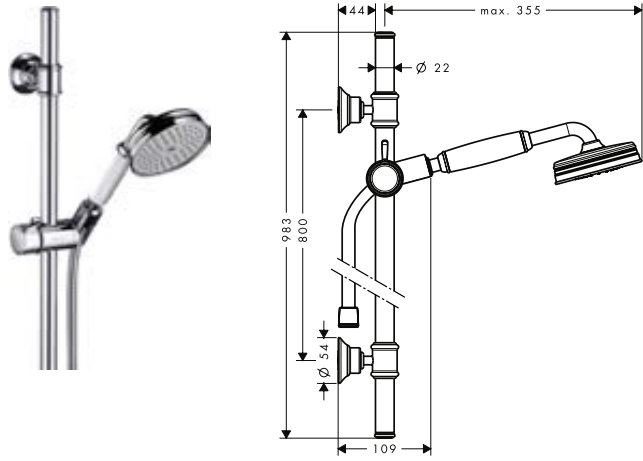

Shower set 0.90 m with hand shower 100 1jet

Features

- / consists of: hand shower, shower bar, shower hose, slider
- / shower head size: 100 mm
- / spray type: RainAir
- / support for shower hose with conical nuts

- / AXOR Montreux wall bar 0.90 m
- / maximum flow rate at 3 bar: 16 l/min
- / minimum flow pressure: 1 bar
- / operating pressure: min. 1 bar/max. 6 bar
- / wall mounting: screw fastening

- / wall supports of metal
- / pipe length: 982 mm
- / shower bar diameter: 25 mm
- / profile pipe: round
- / drilling distance 915 mm

Technologies

Spray types

finish	LVI-nro	code no.
Chrome	6559354	27982000
Brushed Nickel	6559355	27982820
AXOR FinishPlus*		27982XXX

Consisting of:		Included in	Code no.
	Hand shower 100 1jet	27982XXX	16320XXX
	Metal shower hose 1.60 m	27982XXX	28116XXX

Optional parts:	finish	code no.
	Chrome	42066000
	Brushed Nickel	42066820
	AXOR FinishPlus*	42066XXX