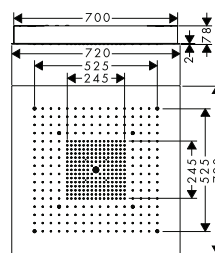

720/720

Technologies

Spray types

Overview variants

shower head size	max. flow rate at 3 bar (l/min)	finish	LVI-nro	code no.
970/970	33.3	● Stainless Steel Optic	6559011	10621800
720/720	36.8	● Stainless Steel Optic	6559013	10625800