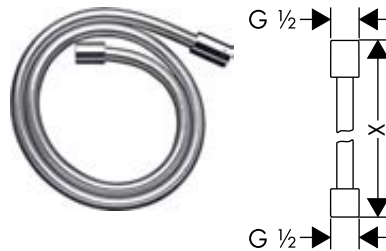

/ connection thread: G ½

conical nut on both sides

cylindrical nut on both sides

Overview variants

nuts shower hose	length (m)	finish	LVI-nro	code no.
conical on both sides	2,00	 Chrome		28624000
		 Matt Black	NEW	28624670
		 AXOR FinishPlus*		28624XXX
conical on both sides	1,60	 Chrome		28626000
		 Matt Black	NEW	28626670
		 AXOR FinishPlus*		28626XXX
conical on both sides	1,25	 Chrome		28622000
		 Matt Black	NEW	28622670
		 AXOR FinishPlus*		28622XXX
cylindrical on both sides	2,00	 Chrome	6555307	28284000
		 AXOR FinishPlus*		28284XXX
cylindrical on both sides	1,60	 Chrome	6555308	28286000
		 Matt Black		28286670
		 AXOR FinishPlus*		28286XXX