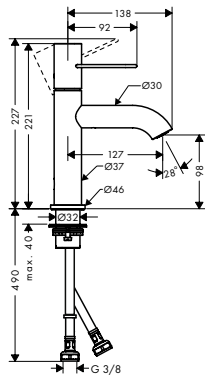

Single lever basin mixers with loop handle

Features of all variants

/ consists of: single lever basin mixer, waste set
/ spray type: normal spray
/ maximum flow rate at 3 bar: 5 l/min

/ ceramic cartridge
/ temperature limitation adjustable
/ suitable for continuous flow water heaters

/ connection type: G 3/8 connections
/ connection dimension: DN15

100

Sustainability

Technologies

Overview variants

ComfortZone	projection (mm)	spout height (mm)	waste set	for wash bowls	finish	LVI-nro	code no.
70	111	72			- Chrome - Brushed Nickel - AXOR FinishPlus*	6150788	38038000 38038820 38038XXX
100	127	98	pop-up	–	- Chrome - Brushed Nickel - AXOR FinishPlus*	6150575	38023000 38023820 38023XXX
100	127	98	non-closing	–	- Chrome - Brushed Nickel - AXOR FinishPlus*	6150578	38026000 38026820 38026XXX
190	201	189	non-closing	■	- Chrome - Brushed Nickel - AXOR FinishPlus*	6150581	38032000 38032820 38032XXX
250	201	249	non-closing	■	- Chrome - Brushed Nickel - AXOR FinishPlus*	6150584	38034000 38034820 38034XXX

Measurements within scale drawings are in mm.

Technical specifications and units of measure are subject to change.