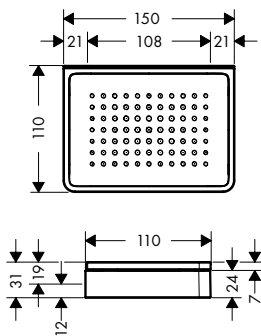

finish	code no.
Chrome	42803000
Matt Black NEW	42803670
AXOR FinishPlus*	42803XXX

Optional parts:

AXOR Universal Softsquare Adapter set

finish	code no.
Chrome	42870000
Matt Black NEW	42870670
AXOR FinishPlus*	42870XXX

AXOR Universal Softsquare Toilet paper holder with cover

finish	code no.
Chrome	42836000
Matt Black NEW	42836670
AXOR FinishPlus*	42836XXX

* AXOR FinishPlus: For further AXOR FinishPlus surfaces please see the AXOR FinishPlus overview on page 22.