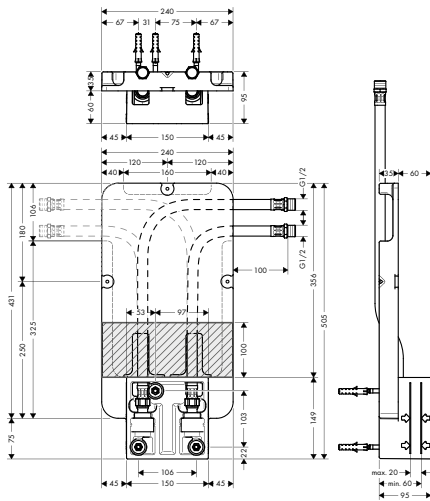

Basic set for LampShower 275 1jet with shower arm and overhead shower 240 2jet with shower arm

Features

/ the basic set is required in case of insufficient quality and stability of the wall structure

/ sound-decoupled installation
/ TÜV certified

/ connection for power supply by empty tube
/ connection dimension: Rp 1/2

code no.
26909180

Basic set for overhead shower ceiling

Features

/ ServiceCard with sieve and flow restrictor can be removed without tools for cleaning purpose

/ connection dimension: Rp 1/2

code no.
35363180

Basic set for overhead shower with ceiling connector

Features

/ ceiling installation
/ includes polystyrene sheathing as a placeholder during installation

/ minimum mounting depth: 50 mm
/ maximum mounting depth: 125 mm
/ connection dimension: Rp 1/2

code no.
26434180