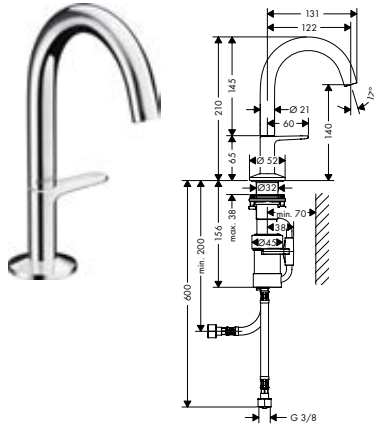

Basin mixers Select

Features of all variants

/ consists of: Basin mixer, waste set
/ spray type: normal spray
/ maximum flow rate at 3 bar: 5 l/min
/ Select cartridge with temperature control

/ temperature limitation adjustable
/ suitable for continuous flow water heaters
/ push-open waste set G 1 1/4
/ material waste set: metal

/ connection type: G 3/8 connections
/ connection dimension: DN15
/ cold water in middle position

140