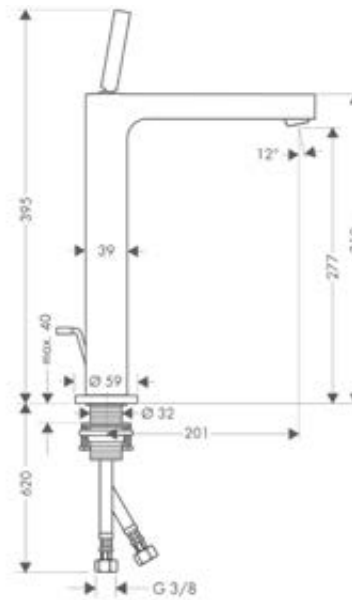

Overview variants

Comfort-Zone	projection (mm)	spout height (mm)	spray types	waste set	for wash bowls	finish	LVI-nro	code no.
160	141	158	laminar spray	pop-up	-	Chrome	6150602	39031000
						AXOR FinishPlus*		39031XXX
160	141	158	laminar spray	non-closing	-	Chrome	6150602	39032000
						AXOR FinishPlus*		39032XXX
280	201	277	normal spray	pop-up	■	Chrome	6150263	39020000
						AXOR FinishPlus*		39020XXX

* AXOR FinishPlus: For further AXOR FinishPlus surfaces please see the AXOR FinishPlus overview on page 22.