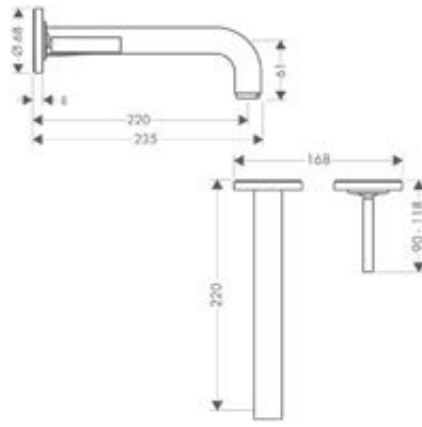

/ connection dimension: DN15
 / handle can be positioned on the right or left, depending on the basic set installation

160

220

220 rhombic cut

Sustainability

Technologies

Overview variants

projection (mm)	handle version	structure element	finish	LVI-nro	code no.
160	pin	without structure	Chrome	6150265	39113000
			AXOR FinishPlus*		39113XXX
220	pin	without structure	Chrome	6150267	39116000
			AXOR FinishPlus*		39116XXX
220	lever	without structure	Chrome	6150826	39121000
			AXOR FinishPlus*		39121XXX
220	lever	rhombic cut	Chrome	6150829	39181000
			AXOR FinishPlus*		39181XXX