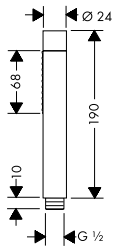

2 spray types