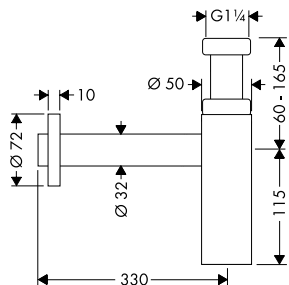

Metal effect shower hoses

Overview variants

nuts shower hose	length (m)	finish	LVI-nro	code no.
cylindrical on both sides	1,25	Chrome	6555306	28282000
		Matt Black	6550152	28282670
		Matt White		28282700
		AXOR FinishPlus*		28282XXX

Design trap Flowstar S

Features

/ adjustment distance 60 - 165 mm
/ distance to wall 330 mm

/ odour trap - backwater height is 70 mm
/ connection dimension entry: G 1 1/4

finish	code no.
Chrome	51305000
Matt Black	51305670
AXOR FinishPlus*	51305XXX

Cover

Features

/ for angle valve

/ packaging unit: 1 piece

finish	code no.
Chrome	51306000
Matt Black	51306670
AXOR FinishPlus*	51306XXX