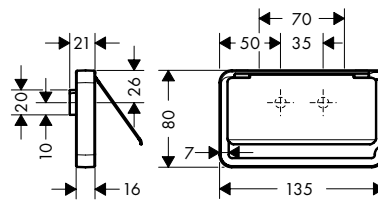

AXOR Universal Softsquare Toilet paper holders

Features of all variants

/ wall-mounted
/ with mounting material

/ concealed fastening
/ drilling distance: 35 mm

/ diameter drill hole: 6 mm

without cover

with cover

with shelf

Overview variants

version	finish	LVI-nro	code no.
without cover	Chrome		42846000
	Matt Black	NEW	42846670
	AXOR FinishPlus*		42846XXX
with cover	Chrome		42836000
	Matt Black	NEW	42836670
	AXOR FinishPlus*		42836XXX
with shelf	Chrome	5773844	42436000
	AXOR FinishPlus*		42436XXX

Optional parts:	For	finish	code no.		
	AXOR Universal Softsquare Adapter set	42836XXX	Chrome	42870000	
			Matt Black	NEW	42870670
			AXOR FinishPlus*	42870XXX	
	AXOR Universal Softsquare Shelf 300	42836XXX	Chrome	42838000	
			AXOR FinishPlus*	42838XXX	
	AXOR Universal Softsquare Soap dish/shelf	42836XXX	Chrome	42803000	
			Matt Black	NEW	42803670
			AXOR FinishPlus*	42803XXX	

* AXOR FinishPlus: For further AXOR FinishPlus surfaces please see the AXOR FinishPlus overview on page 22.