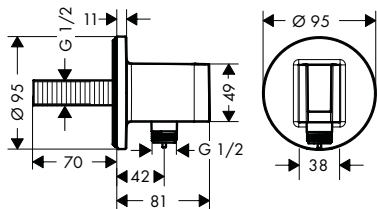

3-hole basin mixers for concealed installation wall-mounted with escutcheons

Optional parts:	LVI-nro	code no.
Extension set 25 mm for basic set for 3-hole basin mixer wall-mounted		96259000
Seal	6150354	96383000

Bath spout

Features

- / 1 function
- / projection: 182 mm
- / maximum flow rate at 3 bar: 22 l/min
- / connection dimension: DN20
- / spray type: normal spray

Technologies

finish	LVI-nro	code no.
Chrome	6557013	34410000
AXOR FinishPlus*		34410XXX

Optional parts:	LVI-nro	code no.
Socket for G1/2 connection	6557005	97228000

Porter units

Features of all variants

- / integrated support function
- / metal housing with internal water supply made of plastic
- / non-return valve
- / connection type: G 1/2
- / for shower hoses with a conical nut

round

square

softsquare