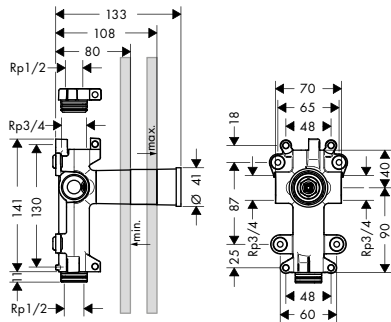

Basic set for shut-off valve 120/120 for concealed installation

Features

/ suitable for all shut-off valves finish sets
/ connection from left or right
/ connection dimension: DN15

/ flow rate at free through-flow: 55 l/min
/ sound-decoupled installation

/ in a joined installation it serves as a waterconducting unit and allows dimensionally accurate positioning

LVI-nro	code no.
6350099	10971180

Optional parts:

Extension set 25 mm for shut-off/ diverter valve Trio-/ Quattro

code no.

92990000

Basic set for shut-off/ diverter valve Trio 120/120 for concealed installation

Features

/ 2 functions
/ 1 inlet/ 2 outlets
/ 2 outlets can be used simultaneously
/ connection thread Rp 3/4

/ connection dimension: DN20
/ horizontal or vertical installation
/ sound-decoupled installation

/ in a joined installation it serves as a waterconducting unit and allows dimensionally accurate positioning