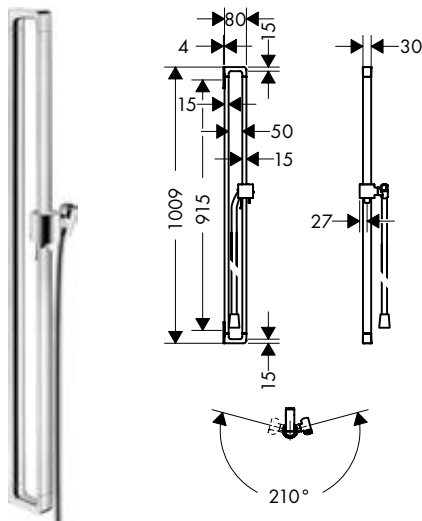

Shower bar 0.90 m with shower hose 1.60 m

Features

/ consists of: shower bar, shower hose, slider
/ pivot connector prevents hose from tangling
/ support for shower hose with conical nuts
/ hand shower holder moves sideways, up/down and pivots

/ pipe length: 1009 mm
/ bar width: 30 mm
/ profile pipe: square
/ metal hand shower holder
/ slider steplessly adjustable

/ silent inclination angle adjustment
/ wall supports of metal

finish		code no.
Chrome		36736000
Matt Black	NEW	36736670
AXOR FinishPlus*		36736XXX

Consisting of:

		Included in	Code no.
	Shower hose 160 cm	36736XXX	28276000
	Metal effect shower hose 1.60 m with conical nuts	36736XXX	28626XXX

Optional parts:

		finish	code no.
	Cover for rail	Chrome	42871000
		AXOR FinishPlus*	42871XXX