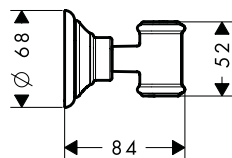

Shower holder

Features

/ fixed holding position

/ for hoses with conical nut

/ material: metal

finish	LVI-nro	code no.
Chrome	6555613	16325000
Brushed Nickel	6555614	16325820
AXOR FinishPlus*		16325XXX

Wall outlet with non-return valve

Features

/ metal connection angle

/ non-return valve

/ connection type: G 1/2