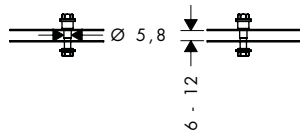

AXOR Universal Softsquare Mounting kit for two-sided glass installation

Features

/ thickness of glass: 6 - 12 mm

/ diameter drill hole: 6 mm

code no.

42841000