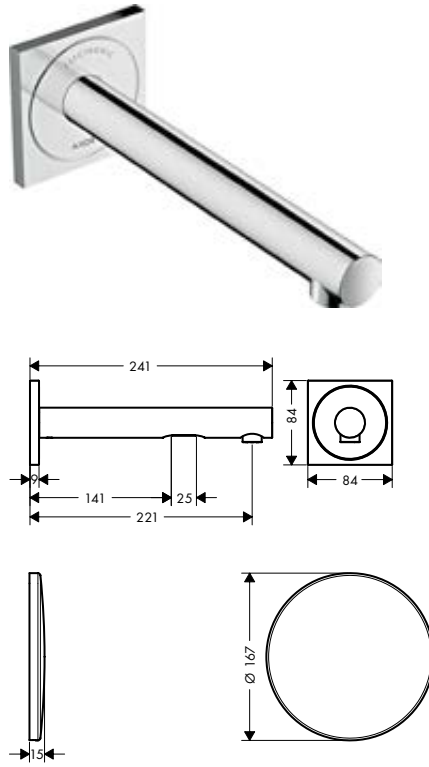

221

Sustainability

Technologies

Overview variants

	projection (mm)	finish	LVI-nro	code no.
	161	Chrome	6150650	45110000
		AXOR FinishPlus*		45110XXX
	221	Chrome	6150651	45111000
		AXOR FinishPlus*		45111XXX

Required parts:

		LVI-nro	code no.
	Basic set for electronic basin mixer for concealed installation wall-mounted	6150204	16180180

Optional parts:

		code no.
	Extension 25 mm for basic set for electronic basin mixer wall-mounted	13594000