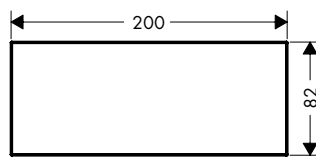

Plates Leather

Features of all variants

/ material: leather

/ removable

117

200

245

Overview variants

	length (mm)	finish	code no.
	117	● Leather	47918000
	200	● Leather	47916000
	245	● Leather	47917000

Mounting plates

Features of all variants

/ the mounting plate is required to attach an individual material to the AXOR MyEdition products without plate
/ material thickness: recommended 3-5 mm (individual material)

/ material: stainless steel
/ the corresponding AXOR MyEdition template is required for exact positioning of the individual material on the mounting plate
/ removable

/ with rubber seal for tight fit
/ not included: individual material, glue

117

200

245

Overview variants

	length (mm)	code no.
	117	47923000
	200	47921000
	245	47922000

Required parts:

	For	code no.
	Template 117 47923XXX	47924000
	Template 200 47921XXX	47925000
	Template 245 47922XXX	47926000