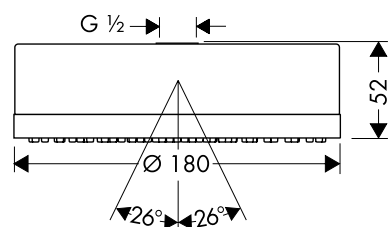

AXOR Citterio Overhead shower 180 1jet

Features

- / shower head size: 180 mm
- / spray type: RainAir
- / ball-joint: overhead shower angle adjustable
- / material spray disc: metal

- / maximum flow rate at 3 bar: 24 l/min
- / flow rate RainAir spray (at 3 bar): 24 l/min
- / minimum flow pressure: 1,5 bar
- / spray disc removable for cleaning

- / installation: ceiling or wall
- / connection thread G 1/2
- / connection dimension: DN15
- / suitable for continuous flow water heaters

Technologies

Spray types

finish	LVI-nro	code no.
Chrome	6559361	28489000
AXOR FinishPlus*		28489XXX

Optional parts:

Shower arm 390 mm

Ceiling connector 100 mm

Ceiling connector 300 mm

finish	code no.
Chrome	26431000
AXOR FinishPlus*	26431XXX
Chrome	26432000
AXOR FinishPlus*	26432XXX
Chrome	26433000
AXOR FinishPlus*	26433XXX