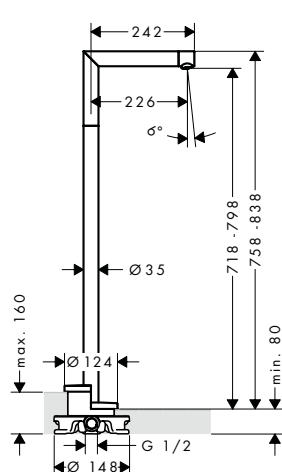

Technologies