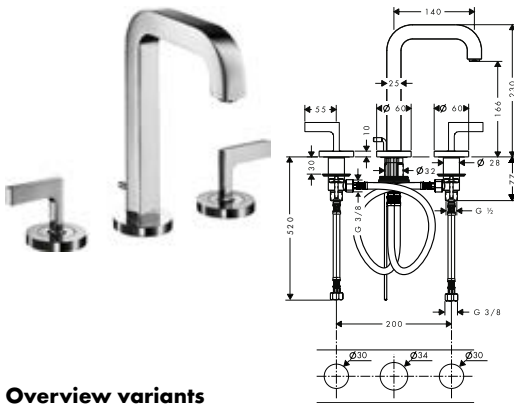

lever handle