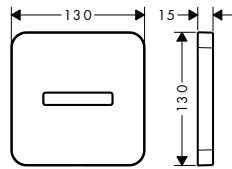

AXOR ShowerSolutions Escutcheon softsquare

Features

/ material: metal

/ wall-mounted

finish		code no.
	Chrome NEW	35214000
	Matt Black NEW	35214670
	AXOR Finish-Plus*	35214XXX

Optional parts:	finish	code no.
Overhead shower 300 2jet with shower arm	Chrome Matt Black NEW AXOR FinishPlus*	35303000 35303670 35303XXX
Overhead shower 300 1jet with shower arm	Chrome Matt Black NEW AXOR FinishPlus*	35300000 35300670 35300XXX
Overhead shower 300/300 2jet with shower arm	Chrome AXOR FinishPlus*	35318000 35318XXX
Overhead shower 300/300 1jet with shower arm	Chrome AXOR FinishPlus*	35314000 35314XXX
Overhead shower 250 2jet with shower arm	Chrome AXOR FinishPlus*	35296000 35296XXX
Overhead shower 250 1jet with shower arm	Chrome AXOR FinishPlus*	35284000 35284XXX
Overhead shower 250/250 2jet with shower arm	Chrome AXOR FinishPlus*	35310000 35310XXX
Overhead shower 250/250 1jet with shower arm	Chrome AXOR FinishPlus*	35306000 35306XXX

* AXOR FinishPlus: For further AXOR FinishPlus surfaces please see the AXOR FinishPlus overview on page 22.