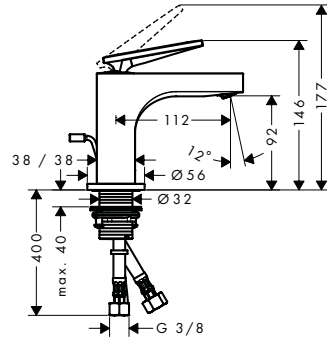

90 rhombic cut

Sustainability

Technologies

Overview variants

ComfortZone	projection (mm)	spout height (mm)	handle version	structure element	finish	LVI-nro	code no.
90	112	92	lever	without structure	● Chrome	6150820	39022000
					● AXOR FinishPlus*		39022XXX
90	112	92	lever	rhombic cut	● Chrome	6150818	39001000
					● AXOR FinishPlus*		39001XXX