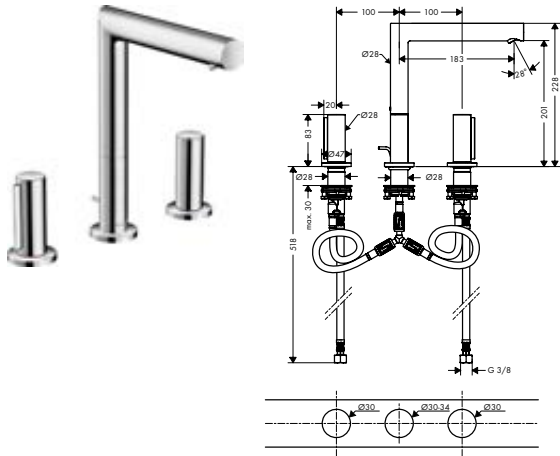

3-hole basin mixer 200 with zero handles and pop-up waste set

Features

/ consists of: 3-hole basin mixer, waste set
/ ComfortZone 200
/ projection: 183 mm
/ spout height: 201 mm

/ swivel range 110°
/ spray type: laminar spray
/ maximum flow rate at 3 bar: 5 l/min
/ ceramic valves hot/cold 90°

/ suitable for continuous flow water heaters
/ pop-up waste set G 1¼
/ connection type: G ¾ connections
/ connection dimension: DN15

Sustainability

Technologies

finish	LVI-nro	code no.
Chrome	6150658	45133000
Brushed Nickel	6150659	45133820
AXOR FinishPlus*		45133XXX

Optional parts:

Hose extension set for 3-hole basin mixer

code no.

38959000

3-hole basin mixer 160 with loop handles and pop-up waste set

Features

/ consists of: 3-hole basin mixer, waste set
/ ComfortZone 160
/ projection: 173 mm
/ spout height: 157 mm

/ swivel range 110°
/ spray type: normal spray
/ maximum flow rate at 3 bar: 5 l/min
/ ceramic valves hot/cold 90°

/ suitable for continuous flow water heaters
/ pop-up waste set G 1¼
/ connection type: G ¾ connections
/ connection dimension: DN15