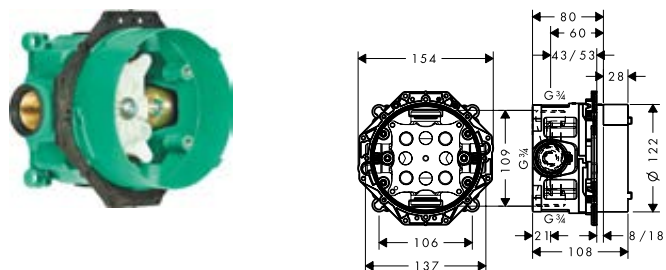

code no.
	01750180

Optional parts:

	LVI-nro	code no.
	Assembly aid for iBox universal	6550165 93500000
	Fastening rail set for iBox universal	93171000
	Extension 25 mm for basic set iBox universal	13587000