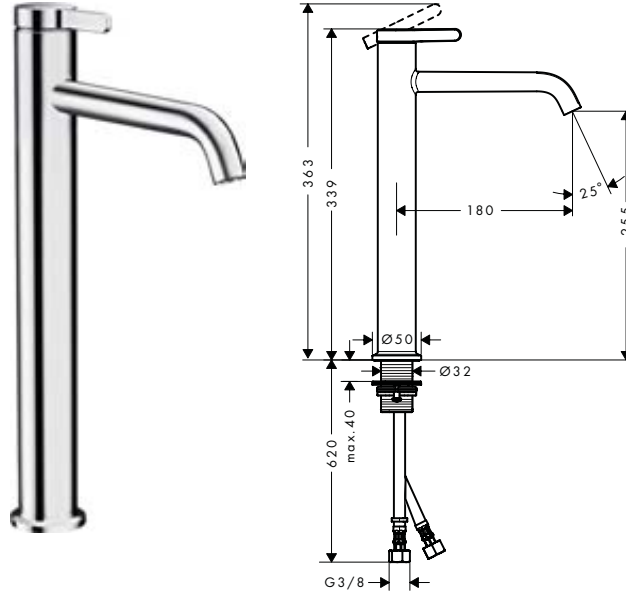

/ material waste set: metal
 / connection type: G 3/8 connections
 / connection dimension: DN15

70

260

Technologies

Overview variants

ComfortZone	projection (mm)	spout height (mm)	waste set	for wash bowls	finish	available from	LVI-nro	code no.
70	130	70	pop-up	-	● Chrome		6150830	48000000
					● Matt Black		6150831	48000670
					○ Matt White	NEW	Q2/2023	48000700
					● AXOR FinishPlus*			48000XXX
70	130	70	non-closing	-	● Chrome		6150832	48001000
					● Matt Black		6150833	48001670
					○ Matt White	NEW	Q2/2023	48001700
					● AXOR FinishPlus*			48001XXX
260	180	255	non-closing	■	● Chrome		6150834	48002000
					● Matt Black		6150835	48002670
					○ Matt White	NEW	Q2/2023	48002700
					● AXOR FinishPlus*			48002XXX