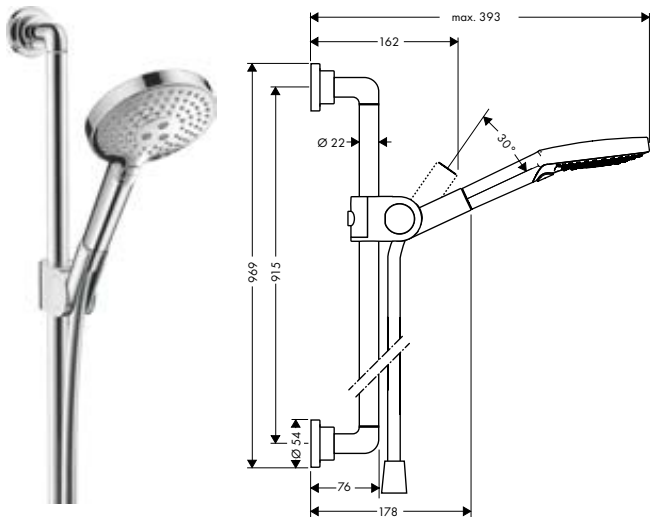

Shower set 0.90 m with hand shower 120 3jet

Features

- / consists of: hand shower, shower bar, shower hose, slider
- / shower head size: 120 mm
- / spray type: Rain, RainAir, WhirlAir
- / convenient spray selection via Select button
- / inclination angle can be adjusted by 30°
- / support for shower hose with conical nuts
- / maximum flow rate at 3 bar: 16 l/min
- / minimum flow pressure: 1 bar
- / operating pressure: min. 1 bar/max. 6 bar
- / pivot connector prevents hose from tangling
- / wall mounting: screw fastening
- / wall supports of metal
- / pipe length: 969 mm
- / shower bar diameter: 22 mm
- / profile pipe: round
- / drilling distance 915 mm