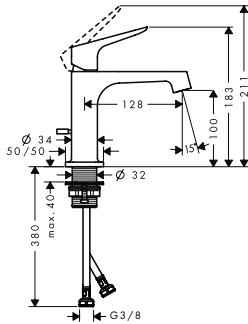

Single lever basin mixers

Features of all variants

/ consists of: single lever basin mixer, waste set
/ maximum flow rate at 3 bar: 5 l/min
/ ceramic cartridge

/ temperature limitation adjustable
/ suitable for continuous flow water heaters
/ connection type: G 3/8 connections

/ connection dimension: DN15

100