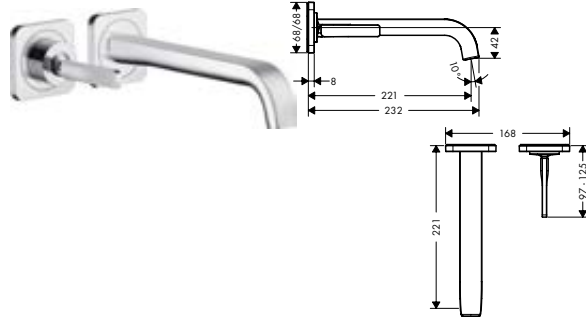

with escutcheons

Sustainability

Overview variants

cover	finish	code no.	
plate	Chrome	36114000	
	AXOR FinishPlus*	36114XXX	
escutcheons	Chrome	36106000	
	Matt Black	NEW	36106670
	AXOR FinishPlus*	36106XXX	

Required parts:

Basic set for single lever basin mixer for concealed installation wall-mounted

LVI-nro	code no.
6150516	13623180

Optional parts:

Extension set 25 mm for single lever basin mixer wall-mounted

code no.
13586000

* AXOR FinishPlus: For further AXOR FinishPlus surfaces please see the AXOR FinishPlus overview on page 22.