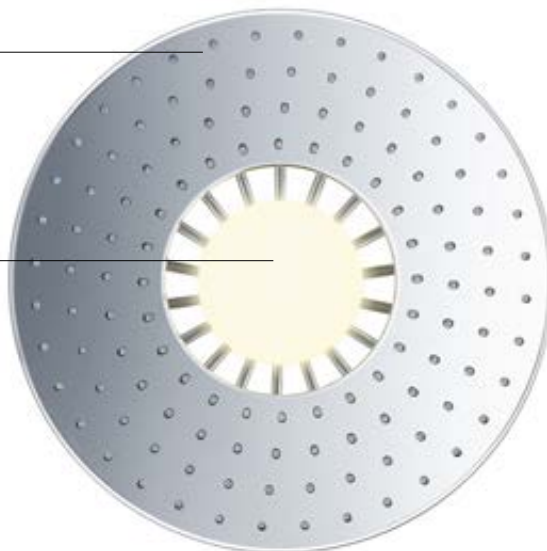

A source of light and water

The AXOR LampShower designed by Nendo integrates lighting with the shower to form an exclusive design object. The integrated lighting blurs the lines that normally divide a space to bring a sense of coziness to the shower. A wide wreath of rain completely surrounds the body with water.

SPRAY DISC

- / Made of pure metal
- / Diameter 275 mm
- / Can be removed for easy cleaning

LIGHTING

- / Energy-efficient LED illuminant (4 W)
- / Power supply: Input voltage 100-240 V AC, 50-60 Hz/output voltage 12 V DC
- / Incl. power supply unit 12 V, 12 W
- / Color temperature warm white 2,700 K
- / Power supply: 7 m connection cable with power supply unit 12 V
- / Lighting controlled by a separate switch outside the shower