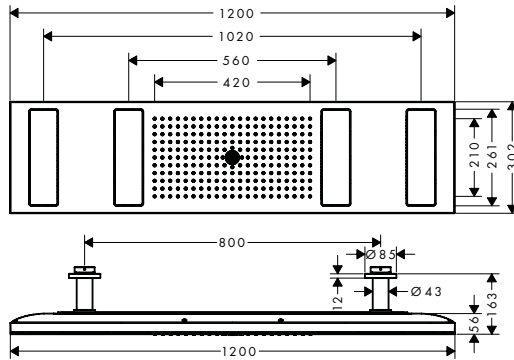

AXOR ShowerSolutions ShowerHeaven 1200/300 4jet without lighting

Features

/ shower head size: 1200 x 300 mm
/ spray type: PowderRain, Rain, Mono
/ Select button on thermostat
/ material spray disc: metal
/ brass ceiling connector
/ ceiling connection length: 100 mm
/ maximum flow rate at 3 bar: 30 l/min

/ flow rate Rain spray (at 3 bar): 16 l/min
/ flow rate Mono spray (at 3 bar): 14 l/min
/ minimum flow pressure: 3 bar
/ spray types can be activated individually or in combination
/ overhead shower removable for cleaning
/ extendable flaps can be opened manually

/ installation: ceiling, extendable claps can be pre-set to the user size
/ connection dimension: DN15
/ connection type: basic set
/ not suitable for continuous flow water heaters
/ TÜV certified

Technologies

Spray types

finish	code no.
Chrome	10637000
AXOR FinishPlus*	10637XXX

Required parts:

Basic set for ShowerHeaven 1200/300 4jet

code no.
10922180

Optional parts:

Extension set 230 mm for ceiling connector ShowerHeaven 1200/300 4jet

Thermostatic module Select 670/90 for concealed installation for 5 functions

finish	code no.
Chrome	13603000
AXOR FinishPlus*	13603XXX
Chrome	18358000
AXOR FinishPlus*	18358XXX

* AXOR FinishPlus: For further AXOR FinishPlus surfaces please see the AXOR FinishPlus overview on page 22.