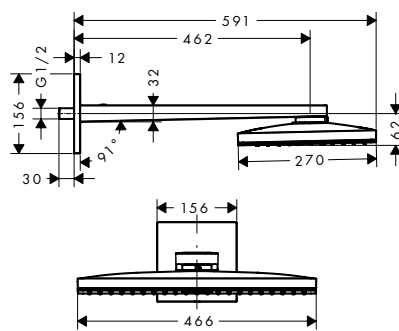

1 spray type

Technologies

Spray types

Overview variants

shower head size	number of sprays	spray types	max. flow rate at 3 bar (l/min)	escutcheon	finish	LVI-nro	code no.
460/300	3	Rain, RainStream, Mono	18	square	Chrome	6559837	35282000
					AXOR FinishPlus*		35282XXX
460/300	3	Rain, RainStream, Mono	18	softsquare	Chrome	6559837	35276000
					AXOR FinishPlus*		35276XXX
460/300	2	Rain, RainStream	18	square	Chrome	6559837	35280000
					AXOR FinishPlus*		35280XXX
460/300	2	Rain, RainStream	18	softsquare	Chrome	6559837	35275000
					AXOR FinishPlus*		35275XXX
460/270	1	Rain	19	square	Chrome	6559837	35278000
					AXOR FinishPlus*		35278XXX
460/270	1	Rain	19	softsquare	Chrome	6559837	35274000
					AXOR FinishPlus*		35274XXX

Required parts:		For	code no.
	Basic set	35282XXX 35276XXX 35280XXX 35275XXX	01700180

* AXOR FinishPlus: For further AXOR FinishPlus surfaces please see the AXOR FinishPlus overview on page 22.