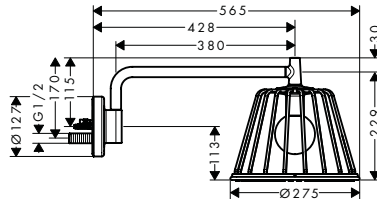

AXOR LampShower/Nendo LampShower 275 1jet with shower arm

Features

- / consists of: overhead shower, shower arm
- / shower head size: 275 mm
- / spray type: Rain
- / ball-joint: overhead shower angle adjustable
- / material spray disc: metal
- / shower arm length 380 mm
- / shower arm swivels by 150°
- / maximum flow rate at 3 bar: 13 l/min
- / flow rate Rain spray (at 3 bar): 13 l/min
- / minimum flow pressure: 2 bar
- / spray zones: special spray image from placed inside spray nozzles on the inner diameter
- / spray disc removable for cleaning
- / installation: wall
- / connection thread G 1/2
- / connection dimension: DN15
- / with integrated lighting
- / illuminant: LED
- / power supply: 12 V
- / transformer power supply for concealed installation 12 V, 18 W
- / input voltage: 100 - 240 V AC / 50 / 60 Hz
- / output voltage: 12 V - DC
- / colour temperature: 2700 K
- / energy efficiency class: contains a light source of energy efficiency class G
- / not suitable for continuous flow water heaters
- / TÜV certified