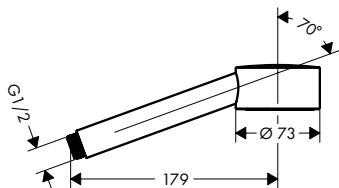

Hand shower 75 1jet EcoSmart

Features

/ shower head size: 73 mm
/ spray type: PowderRain
/ maximum flow rate at 3 bar: 9,1 l/min
/ minimum flow pressure: 0,8 bar

/ material: metal
/ with internal water conduction
/ rinseable screen seal
/ connection thread G 1/2

/ connection dimension: DN15
/ suitable for continuous flow water heaters

Sustainability

Technologies

Spray types

finish	available from	LVI-nro	code no.
Chrome		6550153	48651000
Matt Black		6550154	48651670
Matt White	NEW	Q2/2023	48651700
AXOR FinishPlus*			48651XXX

Hand shower 2jet

Features

/ shower head size: 124 x 24 mm
/ spray type: Rain, flood spray
/ convenient spray selection via Select button
/ maximum flow rate at 3 bar: 12 l/min
/ flow rate Mono spray (at 3 bar): 12 l/min

/ flow rate Rain spray (at 3 bar): 12 l/min
/ minimum flow pressure: 2,4 bar
/ with internal water conduction
/ rinseable screen seal
/ connection thread G 1/2

/ connection dimension: DN15
/ suitable for continuous flow water heaters
/ not recommended for rim-/ tile-mounted mixers