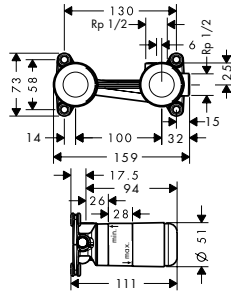

Basic set for single lever basin mixer for concealed installation wall-mounted

Features

- / variable positioning of the mixer system, can be left or right of the spout
- / easy orientation due to support surfaces for the spirit level
- / with building protection cover against contamination during assembly
- / with dimension indication for exact determination of the installation depth
- / with pre-mounted fastening lugs for mounting in drywall and solidwall
- / sound-decoupled installation
- / connection dimension: DN15
- / minimum mounting depth: 44 mm
- / maximum mounting depth: 72 mm

LVI-nro	code no.
6150516	13623180

Optional parts:

Extension set 25 mm for single lever basin mixer wall-mounted

code no.
13586000