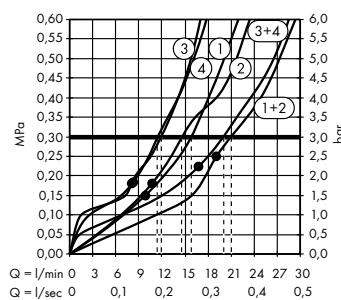

Planning example

AXOR Select concealed installation 670 / 90 thermostat module for 5 consumers with AXOR ShowerHeaven 1200 / 300 4jet, with 3,500 K lighting:

Luxurious operation. The thermostatic module Select has a minimalistic look and is the central element for controlling all spray modes and functions individually or in combination. Safe, secure and easy installation with the basic set. A perfect combination partner for AXOR ShowerHeaven 1200 / 300 4jet.

- / It's easy to control all four spray modes of the AXOR ShowerHeaven 1200 / 300 4jet with the thermostatic module Select 670 / 90
- / All of the important functions are brought together in one elegant, concealed thermostat: user control, temperature regulation and water flow.
- / The large Select buttons for controlling the spray modes and functions offer easy, intuitive operation
- / The hand shower is added to the thermostatic module via a porter with an integrated hose connection

370

Products

ShowerHeaven 1200 / 300 4jet with lighting 3500 K
10628000
Basic set
10922180
Thermostatic module Select 670 / 90
for concealed installation for 5 functions
18358000
Basic set
18313180
Baton hand shower 2jet
28532000
Metal effect shower hose 1.25 m
28282000

Flow diagrams

ShowerHeaven 1200 / 300 4jet
with lighting 2700 K
10628000

- ① Rain
- ② Mono
- ③ PowderRain, inside
- ④ PowderRain, outside