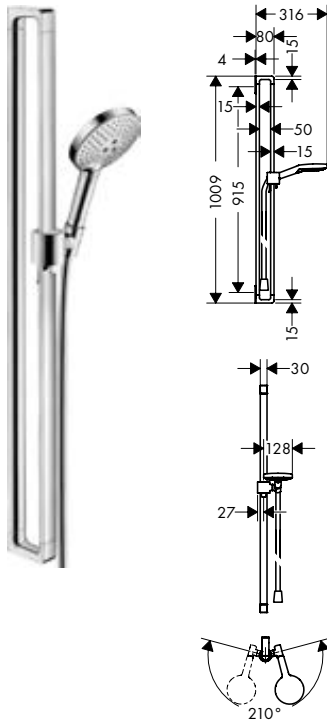

Shower set 0.90 m with hand shower 120 3jet

Features

/ consists of: hand shower, shower bar, shower hose, slider
/ shower head size: 120 mm
/ spray type: Rain, RainAir, WhirlAir
/ convenient spray selection via Select button

/ maximum flow rate at 3 bar: 15 l/min
/ minimum flow pressure: 1 bar
/ operating pressure: min. 1 bar/max. 6 bar
/ pivot connector prevents hose from tangling
/ wall mounting: screw fastening

/ wall supports of metal
/ pipe length: 1009 mm
/ bar width: 30 mm
/ drilling distance 915 mm

Technologies

Spray types

finish		code no.
Chrome		36735000
Matt Black	NEW	36735670
AXOR FinishPlus*		36735XXX

Consisting of:		Included in	Code no.
	Hand shower 120 3jet	36735XXX	26050XXX
	Shower slider	36735XXX	92726XXX
	Metal effect shower hose 1.60 m with conical nuts	36735XXX	28626XXX

Optional parts:		finish	code no.
	Cover for rail	Chrome	42871000
		Matt Black	NEW 42871670
		AXOR FinishPlus*	42871XXX

* AXOR FinishPlus: For further AXOR FinishPlus surfaces please see the AXOR FinishPlus overview on page 22.