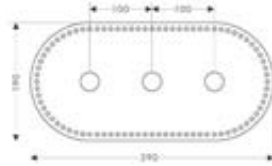

Seal

LVI-nro	code no.
6150354	96383000

Basic set for mixers floor-standing

Features

- / for mounting on unfinished floor
- / suitable for single lever bath mixer, single lever basin mixer and bath spout floor-standing
- / connection dimension: DN15
- / minimum mounting depth: 53 mm
- / maximum mounting depth: 133 mm

LVI-nro	code no.
6350115	10452180

Optional parts:

Sealing foil for basic set bath mixer floor-standing

LVI-nro	code no.
6350114	96441000

Sealing foil for basic set bath mixer floor-standing

LVI-nro	code no.
6350114	96441000

Basic set for thermostat for exposed/ concealed installation for 2 functions

Features

- / connection dimension: Rp 1/2
- / sound-decoupled installation
- / minimum mounting depth: 46 mm
- / maximum mounting depth: 74 mm

code no.
45442180