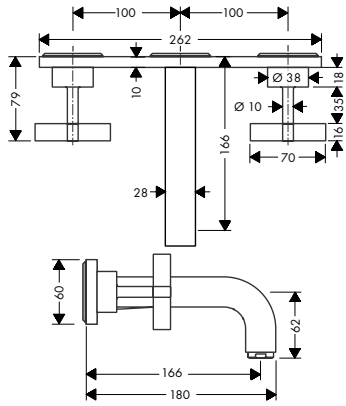

3-hole basin mixers for concealed installation wall-mounted with plate

Features of all variants

/ consists of: 3-hole basin mixer for concealed installation wall-mounted, waste set
/ spray type: normal spray

/ maximum flow rate at 3 bar: 5 l/min
/ suitable for continuous flow water heaters
/ non-closing waste set

/ connection type: basic set
/ connection dimension: DN15

166