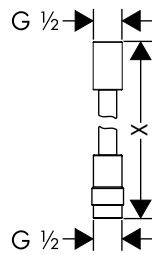

Shower hoses with volume control

Features of all variants

/ high-quality shower hose with metal effect
/ with plastic coating, easy to clean
/ pivot connector prevents hose from tangling

/ kink-protected
/ adjustable flow rate between 6 l/min and 16 l/min

/ nuts shower hose: cylindrical nut on both ends
/ connection thread: G 1/2

1,60/1,25 m