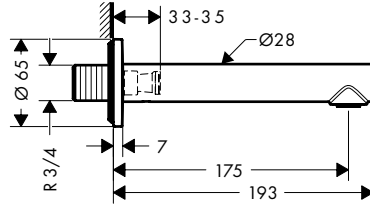

Bath spouts

Features of all variants

/ 1 function
/ with escutcheon

/ wall-mounted
/ maximum flow rate at 3 bar: 19 l/min

/ connection dimension: DN20
/ spray type: normal spray

Technologies

Overview variants

projection (mm)	version	finish	code no.
178	curved	Chrome	38411000
		Matt Black	38411670
		AXOR FinishPlus*	38411XXX
175	straight	Chrome	45410000
		AXOR FinishPlus*	45410XXX

Bath spouts floor-standing

Features of all variants

/ 1 function
/ connection type: basic set

/ projection: 226 mm
/ free-standing installation

/ maximum flow rate at 3 bar: 18 l/min
/ spray type: normal spray