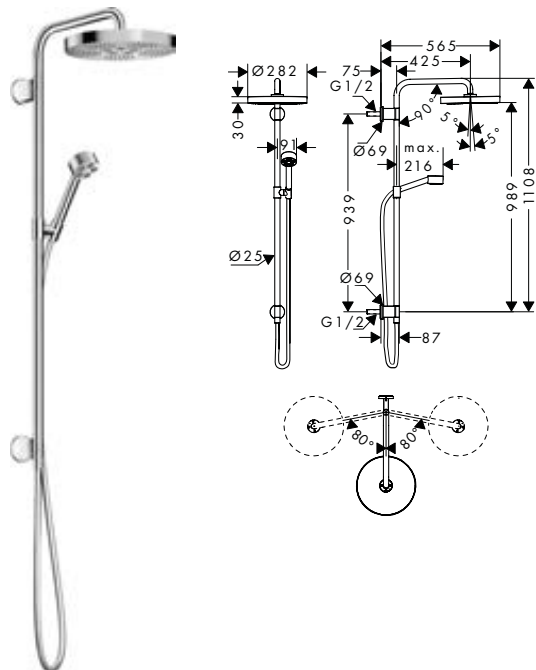

Showerpipe 280 1jet for concealed installation

Features

/ consists of: overhead shower, hand shower, wall connector, shower hose, hand shower holder, shower bar
/ overhead shower AXOR One 280 1jet
/ shower head size overhead shower: 280 mm
/ spray type overhead shower: PowderRain and Rain in combination

/ ball-joint: overhead shower angle adjustable
/ shower holder inclination angle can be adjusted continuously
/ requires a mixer for 2 functions
/ maximum flow rate at 3 bar: 12,7 l/min
/ spray type hand shower: PowderRain
/ flow rate of hand shower at 3 bar: 8,3 l/min

/ minimum flow pressure: 2 bar
/ max. operating pressure: 10 bar
/ mounting type: concealed
/ shower bar diameter: 25 mm
/ height-adjustable hand shower holder
/ swivelling shower arm
/ connection dimension: DN15

Technologies

Spray types

finish	available from	code no.
● Matt Black		48790670
○ Matt White	NEW Q2/2023	48790700
● AXOR FinishPlus*		48790XXX

Consisting of:

		Included in	Code no.
	Hand shower 75 1jet EcoSmart	48790XXX	48651XXX
	Metal effect shower hose 1.60 m with conical nuts	48790XXX	28626XXX

* AXOR FinishPlus: For further AXOR FinishPlus surfaces please see the AXOR FinishPlus overview on page 22.