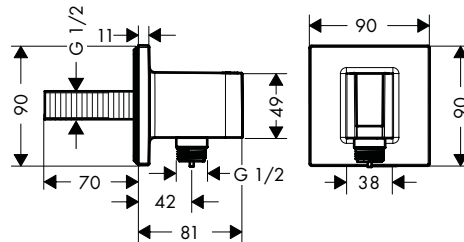

AXOR Starck / AXOR ShowerSolutions Wall outlets

Overview variants

shape	finish	LVI-nro	code no.
round	Chrome	6551002	27451000
	AXOR FinishPlus*		27451XXX
square	Chrome	6559838	36732000
	AXOR FinishPlus*		36732XXX
softsquare	Chrome	NEW	36731000
	Matt Black		36731670
	AXOR FinishPlus*		36731XXX

AXOR Montreux Wall outlet with non-return valve

Features

/ metal connection angle

/ non-return valve

/ connection type: G 1/2

finish	LVI-nro	code no.
Chrome	6555309	16884000
AXOR FinishPlus*		16884XXX

AXOR ShowerSolutions Porter units

Features of all variants

/ integrated support function

/ metal housing with internal water supply made of plastic

/ non-return valve

/ connection type: G 1/2

/ for shower hoses with a conical nut

round

square

softsquare

* AXOR FinishPlus: For further AXOR FinishPlus surfaces please see the AXOR FinishPlus overview on page 22.