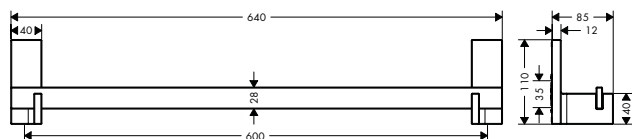

600/800

Overview variants

product dimensions (mm)	finish	code no.
600	Chrome NEW	42661000
	AXOR FinishPlus*	42661XXX
800	Chrome NEW	42683000
	AXOR FinishPlus*	42683XXX