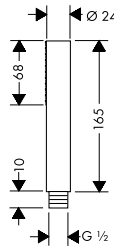

/ shower head size: 68 x 24 mm
 / minimum flow pressure: 1 bar

/ rinseable screen seal
 / connection thread G 1/2

/ connection dimension: DN15
 / suitable for continuous flow water heaters

2 spray types

1 spray type