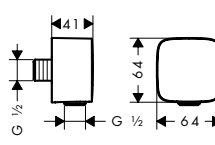

softsquare