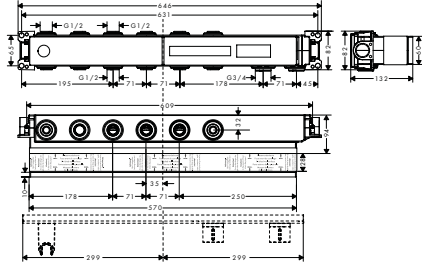

Basic set for thermostatic module Select for 4 functions

Features

/ 4 functions
/ connection thread Rp 3/4
/ connection dimension: DN15/DN20

/ horizontal installation
/ sound-decoupled installation
/ minimum mounting depth: 87 mm

/ maximum mounting depth: 122 mm

code no.

18312180

Basic set for thermostatic module Select for 5 functions

Features

/ 5 functions
/ connection thread Rp 3/4
/ connection dimension: DN15/DN20

/ horizontal installation
/ sound-decoupled installation
/ minimum mounting depth: 87 mm

/ maximum mounting depth: 122 mm