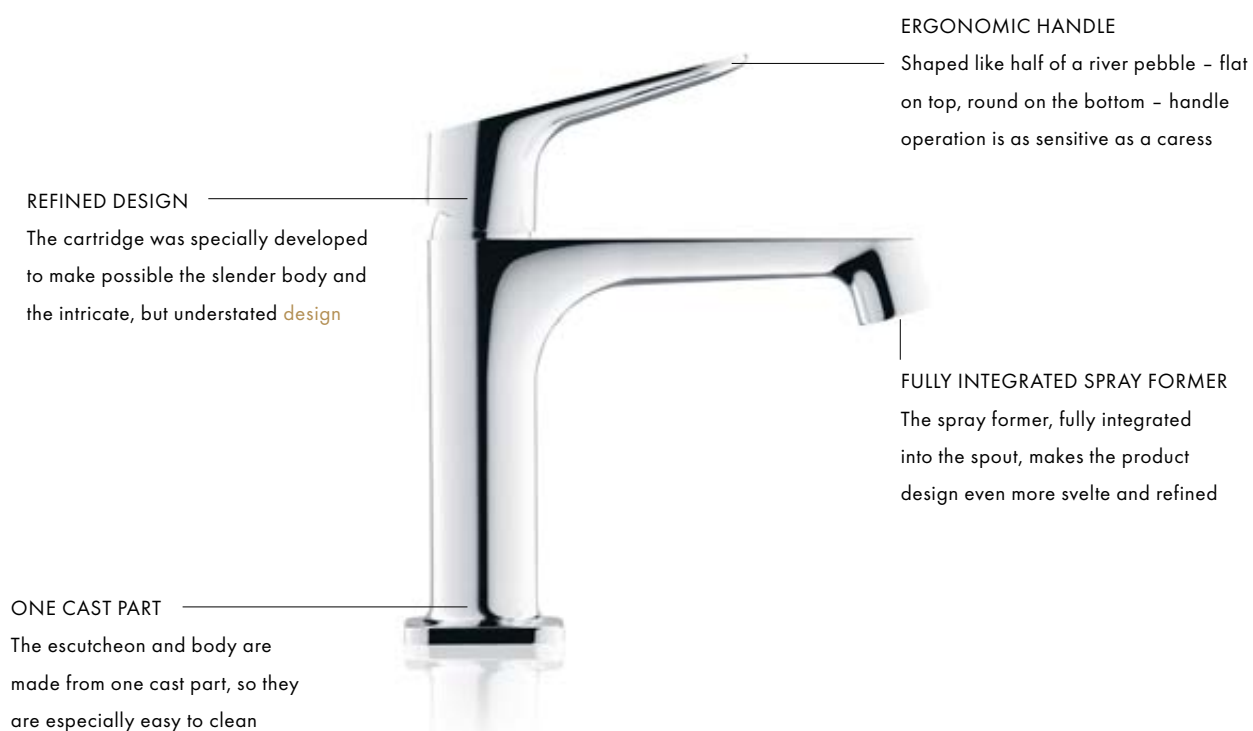

Delicate and understated design for the modern metropolis

AXOR Citterio M - a bathroom collection inspired by **modern** city life. M as in modernity. Metropolis. Milan. With characteristically slim forms, the overall impression is particularly **elegant** and a nod to Italian design. The collection fits easily and seamlessly into a variety of bathroom furnishings and **lifestyles**. The slim, single lever mixer with a flat handle and striking spout is both modern and **timeless**. Combinations are possible with wash basins of nearly any form with this extraordinary **classic** and elegant **design**.

Classic in function, **modern** in design:

The mixer comes to life in the **tension** between its traditional three-hole arrangement and the clear, uncomplicated form.