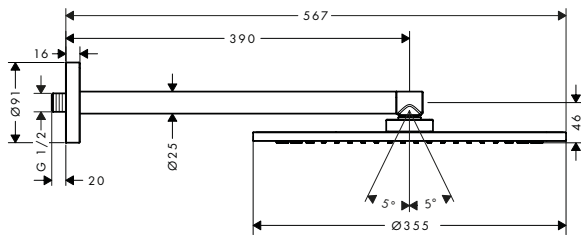

AXOR ShowerSolutions Overhead shower 350 1jet with shower arm

Features

/ consists of: overhead shower, shower arm
/ shower head size: 350 mm
/ spray type: PowderRain
/ ball-joint: overhead shower angle adjustable
/ material spray disc: metal

/ shower arm length 390 mm
/ maximum flow rate at 3 bar: 26 l/min
/ flow rate PowderRain spray (at 3 bar): 26 l/min
/ minimum flow pressure: 1 bar
/ overhead shower removable for cleaning

/ installation: wall
/ connection thread G 1/2
/ connection dimension: DN15
/ suitable for continuous flow water heaters