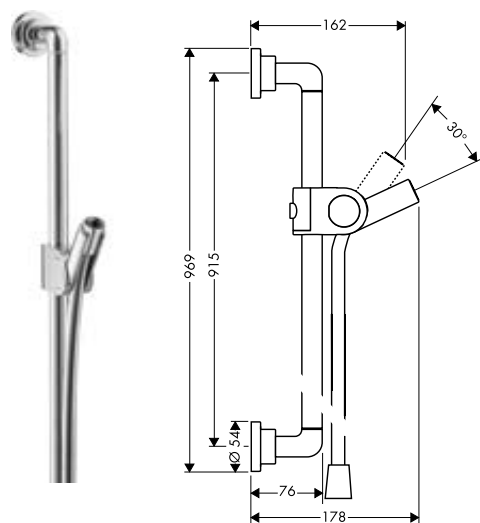

AXOR Citterio Shower set 0.90 m with hand shower 120 3jet

Consisting of:		Included in	Code no.	
	Hand shower 120 3jet	27991XXX	26050XXX	
	Metal effect shower hose 1.60 m with conical nuts	27991XXX	28626XXX	
Optional parts:		finish	LVI-nro	code no.
	Wall bar spacer 7 mm	Chrome	6559877	96380000

AXOR Citterio Shower bar 0.90 m with shower hose 1.60 m

Features

/ consists of: shower bar, shower hose, slider
/ pivot connector prevents hose from tangling
/ pipe length: 969 mm

/ shower bar diameter: 25 mm
/ profile pipe: round
/ metal hand shower holder

/ hand shower holder with locking mechanism
/ wall supports of metal

finish	code no.
Chrome	27831000
AXOR FinishPlus*	27831XXX

Consisting of:		Included in	Code no.
	Shower hose 160 cm	27831XXX	28276000
	Metal effect shower hose 1.60 m with conical nuts	27831XXX	28626XXX