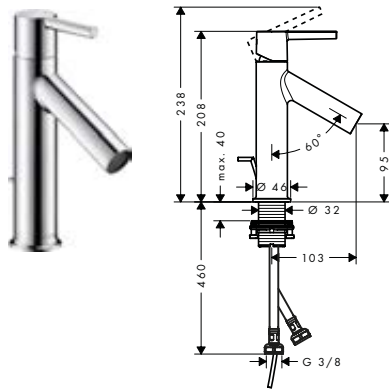

Single lever basin mixers with lever handle

Features of all variants

/ consists of: single lever basin mixer, waste set
/ spray type: normal spray
/ ceramic cartridge

/ temperature limitation adjustable
/ suitable for continuous flow water heaters
/ connection type: G 3/8 connections

/ connection dimension: DN15

100