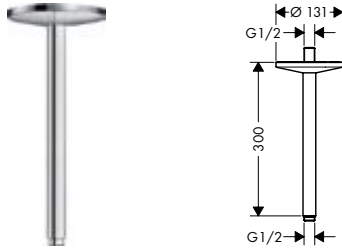

AXOR One Ceiling connectors**Features of all variants**

/ length: 300 mm

/ material: solid brass

/ connection type: G 1/2

for overhead shower 280 1jet**for overhead shower 280 2jet****for overhead shower 280 2jet****Overview variants**