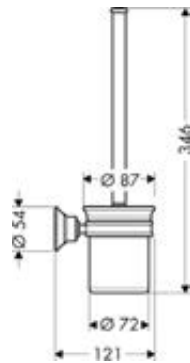

AXOR Montreux Toilet paper holder

Features

/ wall-mounted
/ material: metal
/ holder material: metal

/ with mounting material
/ concealed fastening
/ diameter drill hole: 10 mm

/ length 159 mm
/ for spare rolls

finish	code no.
Chrome	42028000
Brushed Nickel	42028820
AXOR FinishPlus*	42028XXX

AXOR Montreux Toilet brush holder wall-mounted

Features

/ wall-mounted
/ material: metal
/ material recess: matt glass

/ with removable insert
/ with mounting material
/ concealed fastening

/ drilling distance 35 mm
/ diameter drill hole: 6 mm

finish	code no.
Chrome	42035000
Brushed Nickel	42035820
AXOR FinishPlus*	42035XXX

Optional parts:

	finish	LVI-nro	code no.
Replacement toilet brush without stick	White	5773892	40088000

AXOR Montreux Shaving mirror

Features

/ material: mirror glass
/ material frame: metal
/ mirror is inclinable
/ swivelling

/ enlargement: 1.7-times
/ with mounting material
/ concealed fastening
/ drilling distance: 35 mm

/ diameter drill hole: 6 mm
/ wall-mounted