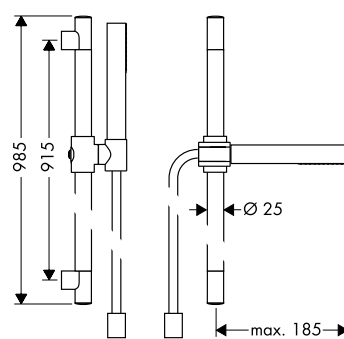

Sustainability

Technologies

Spray types

Overview variants

number of sprays	spray types	max. flow rate at 3 bar (l/min)	finish	LVI-nro	code no.
2	Rain, Mono	16.2	● Chrome ● AXOR FinishPlus*	6559150	27980000 27980XXX
1	Rain	8	● Chrome ● AXOR FinishPlus*	6559404	27983000 27983XXX

Consisting of:

		Included in	Code no.
	Baton hand shower 2jet	27980XXX	28532XXX
	Baton hand shower 1jet EcoSmart	27983XXX	10531XXX
	Metal effect shower hose 1.60 m with cylindrical nuts	27980XXX 27983XXX	28286XXX

Optional parts:

		finish	LVI-nro	code no.
	Wall bar spacer for Unica wall bar D	● Chrome	6559449	96186000