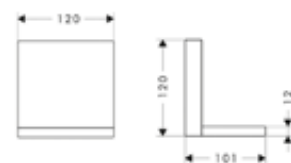

120/120

Overview variants

product dimensions (mm)	finish	LVI-nro	code no.
240/120	● Chrome	5773834	40873000
	● AXOR FinishPlus*		40873XXX
120/120	● Chrome	5773833	40872000
	● AXOR FinishPlus*		40872XXX

Measurements within scale drawings are in mm.

Technical specifications and units of measure are subject to change.