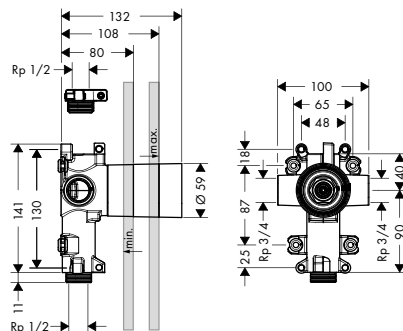

LVI-nro	code no.
6454176	36770180

Optional parts:

Extension set 25 mm for shut-off/ diverter valve Trio-/ Quattro

code no.

92990000