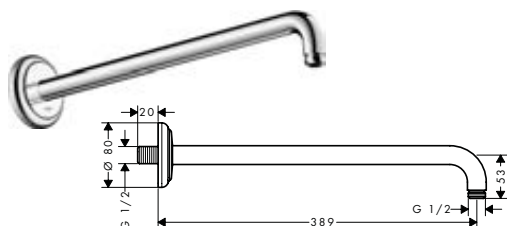

AXOR Montreux Shower arm 389 mm

Features

/ length: 389 mm
/ installation type: exposed installation

/ material: brass
/ version: 90° angle

/ connection type: G 1/2

finish	code no.
Chrome	27348000
AXOR FinishPlus*	27348XXX

AXOR Citterio Wall plate square

Features

/ material: metal

/ wall or ceiling mounting

finish	LVI-nro	code no.
Chrome	6556019	27419000
AXOR FinishPlus*		27419XXX

AXOR Citterio E / AXOR ShowerSolutions Shower modules for concealed installation

Features of all variants

/ shower head size: 120 mm
/ spray type: Rain
/ spray angle adjustable in five steps
/ field of application: functions as overhead, shoulder or side shower
/ maximum flow rate at 3 bar: 5,3 l/min
/ flow rate Rain spray (at 3 bar): 5,3 l/min

/ minimum flow pressure: 1 bar
/ connection thread: G 1/2
/ in a joined installation (10 mm distance) the use of basic set no.28486180 is recommended
/ in a freely arranged installation, connection via a G 1/2 connecting thread is possible

/ if installed as an overhead shower with several joint modules, the use of installation aid no.28470180 is recommended
/ suitable for continuous flow water heaters
/ connection dimension: DN15
/ material: metal