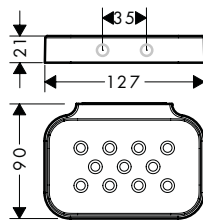

finish		available from	code no.
Chrome			42805000
Matt Black			42805670
Matt White	NEW	Q2/2023	42805700
AXOR FinishPlus*			42805XXX

AXOR Universal Circular Liquid soap dispenser

Features

/ wall-mounted
/ holder material: metal
/ material container: metal

/ type of soap: liquid soap
/ filling capacity 300 ml
/ dosage 2 ml

/ with mounting material
/ drilling distance: 35 mm
/ diameter drill hole: 6 mm