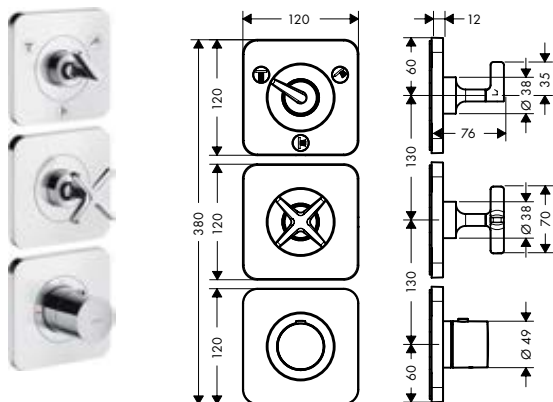

Thermostatic module 380/120 for concealed installation for 3 functions with escutcheons

Features

/ consists of: shower thermostat, shut-off/ diverter valve, shut-off valve
/ 3 functions
/ thermostat cartridge
/ simultaneous utilization of 2 functions
/ maximum flow rate at 3 bar: 42 l/min

/ flow rate lower outlet: 37,9 l/min
/ Flow rate left and right: 37,9 l/min
/ combination of highflow thermostat with shut-off valve and Quattro diverter valve for controlling 3 consumers
/ safety stop at 40 °C

/ temperature limitation adjustable
/ connection dimension: DN20
/ connection type: basic set

finish	code no.
Chrome	36704000
Matt Black NEW	36704670
AXOR FinishPlus*	36704XXX

Consisting of:

	Included in	Code no.
Thermostat 120/120 for concealed installation	36704XXX	36702XXX
Shut-off valve 120/120 for concealed installation	36704XXX	36771XXX
Shut-off/ diverter valve Trio/ Quattro 120/120 for concealed installation	36704XXX	36772XXX

Required parts:

	code no.
Basic set for thermostatic module 380/120 for concealed installation for 3 functions	36708180

Thermostat 120/120 for concealed installation

Features

/ thermostat cartridge
/ maximum flow rate at 3 bar: 59 l/min
/ min. operating pressure: 1,5 bar

/ max. operating pressure: 10 bar
/ safety stop at 40 °C
/ temperature limitation adjustable

/ non-return valve
/ connection dimension: DN20
/ connection type: basic set

finish	code no.
Chrome	36702000
Matt Black NEW	36702670
AXOR FinishPlus*	36702XXX

Required parts:

	LVI-nro	code no.
Basic set for thermostatic module 120/120 for concealed installation	6350096	10754180

Optional parts:

	finish	code no.
Extension set 25 mm for thermostatic module	Chrome	10790000
	AXOR FinishPlus*	10790XXX