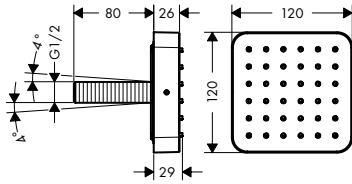

Optional parts:

Extension set 25 mm for shut-off/ diverter valve Trio-/ Quattro

code no.

92990000

Shower module 120/120 for concealed installation softsquare

Features

- / shower head size: 120 mm
- / spray type: Rain
- / spray angle adjustable in five steps
- / field of application: functions as overhead, shoulder or side shower
- / maximum flow rate at 3 bar: 5,3 l/min
- / flow rate Rain spray (at 3 bar): 5,3 l/min
- / minimum flow pressure: 1 bar
- / connection thread: G 1/2
- / in a joined installation (10 mm distance) the use of basic set no.28486180 is recommended
- / in a freely arranged installation, connection via a G 1/2 connecting thread is possible
- / if installed as an overhead shower with several joint modules, the use of installation aid no.28470180 is recommended
- / suitable for continuous flow water heaters
- / connection dimension: DN15
- / material: metal