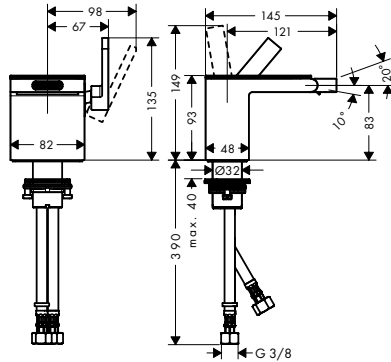

Single lever bidet mixer with push-open waste set without plate

Features

/ consists of: single lever bidet mixer, waste set
/ projection: 121 mm
/ spout height: 83 mm
/ aerator with ball pivot
/ spray type: normal spray

/ maximum flow rate at 3 bar: 5 l/min
/ ceramic cartridge
/ temperature limitation adjustable
/ isolated water conduction - without contact with
nickel and lead

/ suitable for continuous flow water heaters
/ push-open waste set G 1 1/4
/ connection type: G 3/8 connections
/ connection dimension: DN15

Sustainability

Technologies

finish

code no.

AXOR FinishPlus*

47212XXX