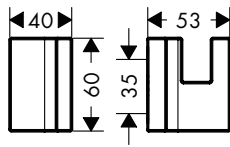

AXOR Universal Rectangular Towel hook

Features

/ wall-mounted
/ material: metal

/ with mounting material
/ concealed fastening

/ drilling distance: 35 mm
/ diameter drill hole: 6 mm

finish		code no.
Chrome	NEW	42611000
AXOR FinishPlus*		42611XXX

AXOR Universal Rectangular Shelf 300

Features

/ wall-mounted
/ material shelf: metal
/ length: 300 mm

/ with mounting material
/ concealed fastening
/ drilling distance: 200 mm

/ diameter drill hole: 6 mm
/ suitable for shower