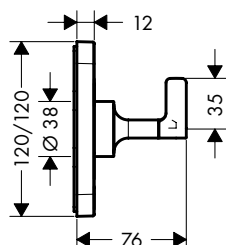

finish		code no.
Chrome		36772000
Matt Black	NEW	36772670
AXOR FinishPlus*		36772XXX

Required parts:

Basic set for shut-off/ diverter valve Trio 120/120 for concealed installation

LVI-nro code no.

6454176 36770180

Optional parts:

Extension set 25 mm for shut-off/ diverter valve Trio-/ Quattro

code no.

92990000