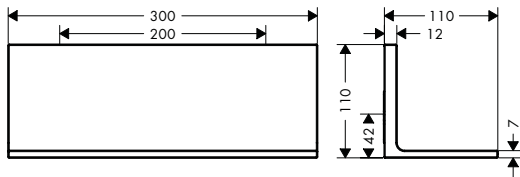

AXOR Universal Rectangular Towel hook

Features

/ wall-mounted
/ material: metal

/ with mounting material
/ concealed fastening

/ drilling distance: 35 mm
/ diameter drill hole: 6 mm

finish		code no.
Chrome	NEW	42611000
AXOR FinishPlus*		42611XXX

AXOR Universal Rectangular Shelf 300

Features

/ wall-mounted
/ material shelf: metal
/ length: 300 mm

/ with mounting material
/ concealed fastening
/ drilling distance: 200 mm

/ diameter drill hole: 6 mm
/ suitable for shower

finish		code no.
Chrome	NEW	42644000
AXOR FinishPlus*		42644XXX

AXOR Universal Rectangular Toilet paper holders

Features of all variants

/ wall-mounted
/ material: metal

/ with mounting material
/ concealed fastening

/ drilling distance: 35 mm
/ diameter drill hole: 6 mm