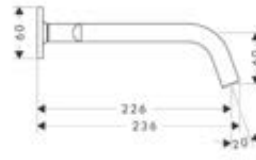

226

Sustainability

Technologies

Overview variants

projection (mm)	finish	LVI-nro	code no.
166	● Chrome	6150565	34313000
	● AXOR FinishPlus*		34313XXX
226	● Chrome	6150566	34315000
	● AXOR FinishPlus*		34315XXX

Required parts: LVI-nro code no.

Basic set for 3-hole basin mixer for concealed installation wall-mounted	6150355 10303180