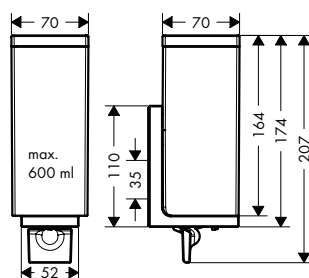

finish		code no.
	Chrome NEW	42610000
	AXOR FinishPlus*	42610XXX