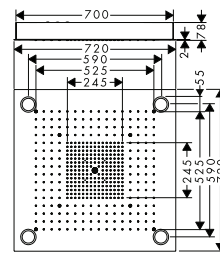

720/720

Technologies

Spray types

Overview variants

shower head size	max. flow rate at 3 bar (l/min)	finish	LVI-nro	code no.
970/970	33.3	● Stainless Steel Optic	6559012	10623800
720/720	36.8	● Stainless Steel Optic	6559014	10627800

AXOR ShowerSolutions ShowerHeaven 3jet without lighting

Features of all variants

- / spray type: RainAir, Rain, Mono
- / frame: brushed stainless steel
- / material spray disc: metal
- / spray disc surface: polished stainless steel
- / minimum flow pressure: 2,5 bar
- / the 3 spray zones must be controlled via 3 valves or a diverter valve with 3 outlets, spray types can be activated individually or in combination
- / spray zones: Bodyzone - outer overhead shower zone, Rainzone - inner overhead shower zone with AirPower function, Mono spray at Ø 17 mm
- / installation: ceiling
- / connection dimension: DN20
- / not suitable for continuous flow water heaters
- / TÜV certified