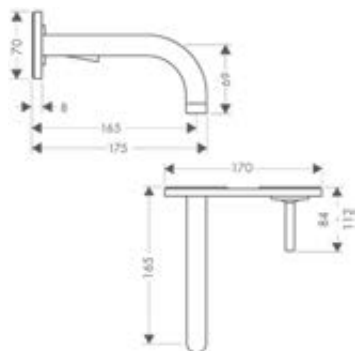

Single lever basin mixers for concealed installation wall-mounted with plate

Features of all variants

/ consists of: single lever basin mixer for concealed installation wall-mounted, waste set
/ spray type: normal spray
/ maximum flow rate at 3 bar: 5 l/min

/ ceramic cartridge
/ suitable for continuous flow water heaters
/ non-closing waste set
/ connection type: basic set

/ connection dimension: DN15
/ handle can be positioned on the right or left, depending on the basic set installation

165