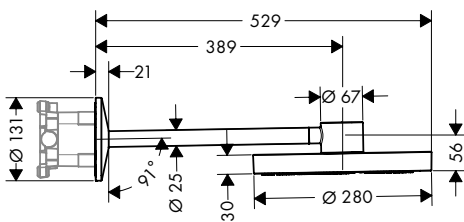

2 spray types