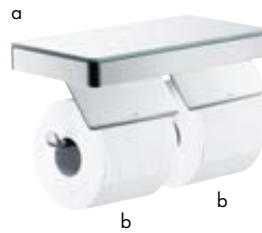

Triple duty: Shelf (300 mm) with two toilet paper holders. Two adapter sets required. One toilet paper holder is mounted in mirrored position.

Products required:

- a. # 42838000 AXOR Universal Softsquare shelf 300 mm
- + 2 x # 42870000 Adapterset
- b. 2 x # 42836000

6