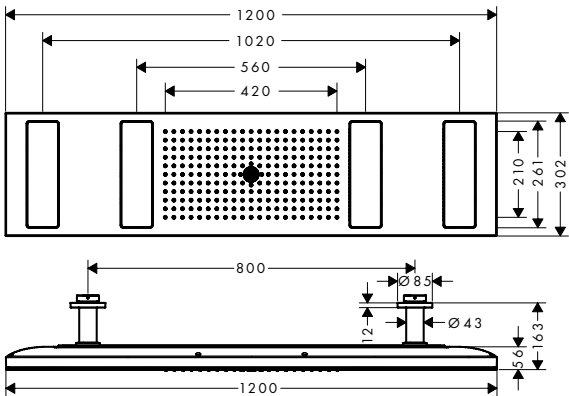

Dimension drawings

ShowerHeaven 1200/300 4jet with lighting 3500 K