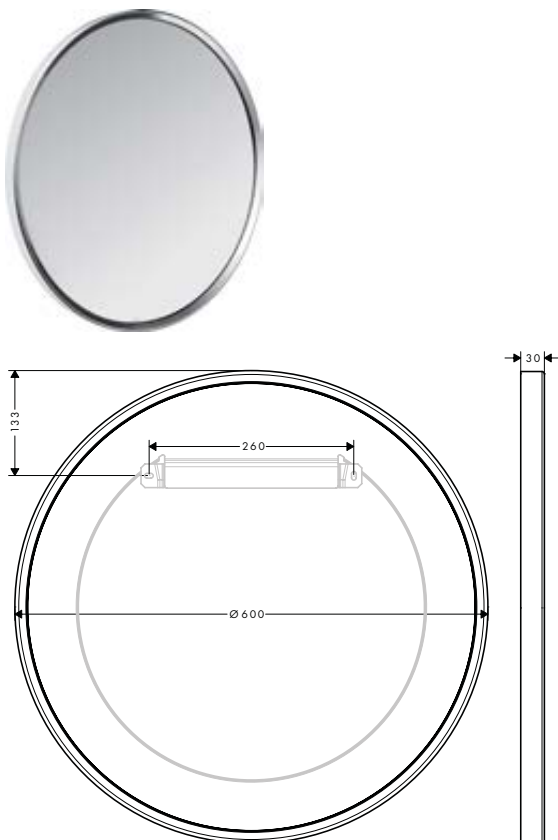

finish		available from	code no.
● Chrome	NEW		42848000
● Matt Black			42848670
○ Matt White	NEW	Q2/2023	42848700