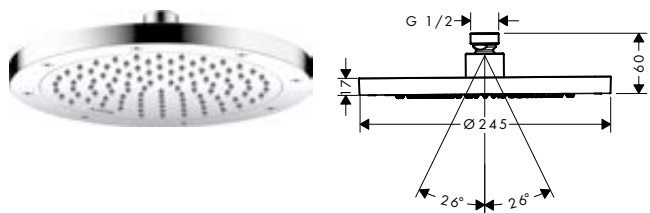

AXOR ShowerSolutions Overhead showers 1jet

Sustainability

Technologies

Spray types

Overview variants

	max. flow rate at 3 bar (l/min)	min. flow pressure (bar)	finish	code no.
	9	0.8	Chrome NEW 35381000	
			Matt Black NEW 35381670	
			AXOR FinishPlus* 35381XXX	
	5.2	0.6	Chrome NEW 35389000	
			Matt Black NEW 35389670	
			AXOR FinishPlus* 35389XXX	
	10.1	0.8	Chrome NEW 35380000	
			Matt Black NEW 35380670	
			AXOR FinishPlus* 35380XXX	

⚠ Required parts (choose one):		finish	code no.
	Shower arm 390 mm	Chrome 26431000	
		Matt Black NEW 26431670	
		AXOR FinishPlus* 26431XXX	
	Ceiling connector 100 mm	Chrome 26432000	
		Matt Black NEW 26432670	
		AXOR FinishPlus* 26432XXX	
	Ceiling connector 300 mm	Chrome 26433000	
		Matt Black NEW 26433670	
		AXOR FinishPlus* 26433XXX	
	Shower arm 390 mm softsquare	Chrome NEW 26967000	
		Matt Black NEW 26967670	
		AXOR FinishPlus* 26967XXX	
	Ceiling connector 100 mm softsquare	Chrome NEW 26965000	
		Matt Black NEW 26965670	
		AXOR FinishPlus* 26965XXX	
	Ceiling connector 300 mm softsquare	Chrome NEW 26966000	
		Matt Black NEW 26966670	
		AXOR FinishPlus* 26966XXX