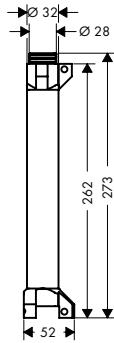

Basic set/ waterconducting unit for shelf 240/120 for concealed installation

Features

/ in a joined installation it serves as a waterconducting unit, allows dimensionally accurate positioning. In combination with: # 40873XXX