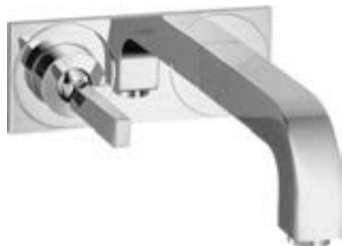

Single lever basin mixers for concealed installation wall-mounted with plate

Features of all variants

/ consists of: single lever basin mixer for concealed installation wall-mounted, waste set
/ spray type: normal spray
/ maximum flow rate at 3 bar: 5 l/min

/ ceramic cartridge
/ suitable for continuous flow water heaters
/ non-closing waste set
/ connection type: basic set

/ connection dimension: DN15
/ handle can be positioned on the right or left, depending on the basic set installation

160