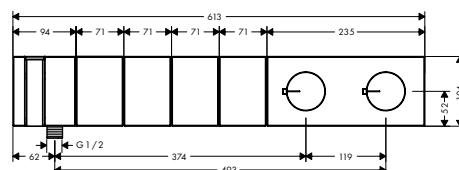

4 functions

Technologies

Overview variants

number of functions	structure element	finish	code no.
2 functions	without structure	Chrome	46700000
		AXOR FinishPlus*	46700XXX
2 functions	diamond cut	Chrome	46701000
		AXOR FinishPlus*	46701XXX
3 functions	without structure	Chrome	46710000
		AXOR FinishPlus*	46710XXX
3 functions	diamond cut	Chrome	46711000
		AXOR FinishPlus*	46711XXX
4 functions	without structure	Chrome	46720000
		AXOR FinishPlus*	46720XXX
4 functions	diamond cut	Chrome	46721000
		AXOR FinishPlus*	46721XXX
5 functions	without structure	Chrome	46730000
		AXOR FinishPlus*	46730XXX
5 functions	diamond cut	Chrome	46731000
		AXOR FinishPlus*	46731XXX

Measurements within scale drawings are in mm.

Technical specifications and units of measure are subject to change.