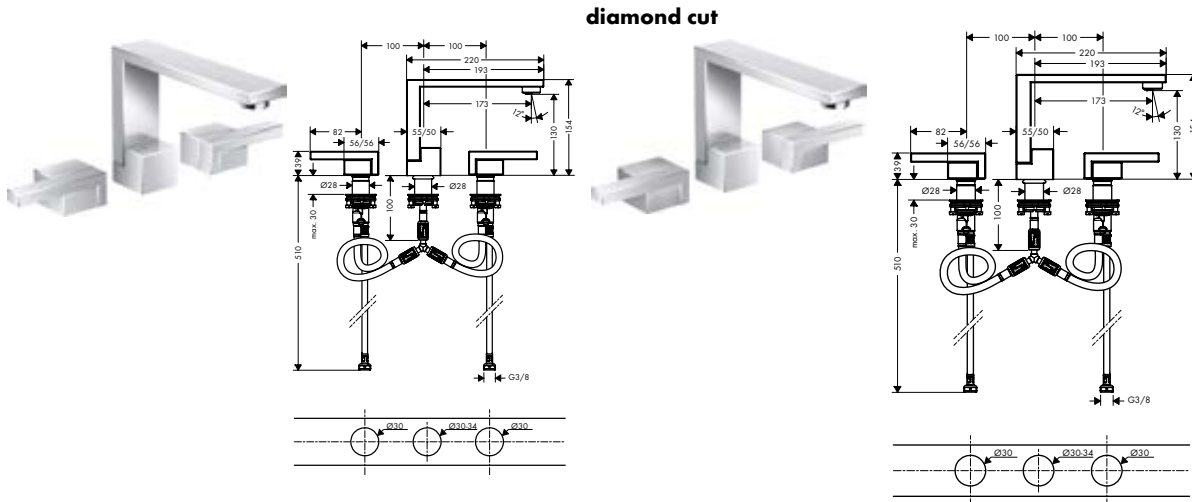

Single lever basin mixers

Overview variants

ComfortZone	projection (mm)	spout height (mm)	for wash bowls	structure element	finish	code no.
280	180	282	■	diamond cut	Chrome Polished Red Gold Polished Black Chrome Polished Gold Optic AXOR FinishPlus*	46031000 46031300 46031330 46031990 46031XXX

i This product is not available in brushed AXOR FinishPlus surfaces.

3-hole basin mixers

Features of all variants

/ consists of: 3-hole basin mixer, waste set
/ ComfortZone 130
/ projection: 173 mm
/ spout height: 130 mm

/ spray type: normal spray
/ maximum flow rate at 3 bar: 5 l/min
/ ceramic valves hot/cold 90°
/ suitable for continuous flow water heaters

/ push-open waste set G 1 1/4
/ material waste set: metal
/ connection type: G 3/8 connections
/ connection dimension: DN15

Sustainability

Technologies

Overview variants

structure element	finish	code no.
without structure	Chrome AXOR FinishPlus*	46050000 46050XXX
diamond cut	Chrome AXOR FinishPlus*	46051000 46051XXX

i This product is not available in brushed AXOR FinishPlus surfaces.

Optional parts:

Hose extension set for 3-hole basin mixer

code no.

38959000