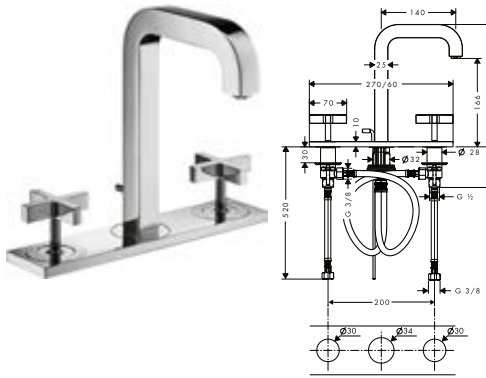

cross handle

Overview variants

handle version	finish	LVI-nro	code no.
lever	Chrome	6150606	39136000
	AXOR FinishPlus*		39136XXX
cross	Chrome	6150604	39134000
	AXOR FinishPlus*		39134XXX

Sustainability

Technologies

3-hole basin mixers with escutcheons

Features of all variants

/ consists of: 3-hole basin mixer, waste set
/ ComfortZone 170
/ projection: 140 mm
/ spout height: 166 mm

/ spray type: normal spray
/ maximum flow rate at 3 bar: 5 l/min
/ suitable for continuous flow water heaters
/ pop-up waste set G 1¼

/ connection type: G ¾ connections
/ connection dimension: DN15