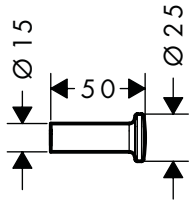

AXOR Universal Circular Towel hooks

Features of all variants

/ wall-mounted
/ material: metal

/ with mounting material
/ concealed fastening

/ diameter drill hole: 6 mm

single