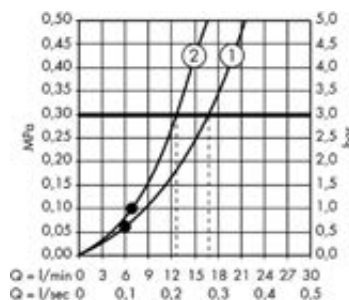

Baton hand shower 2jet
28532000

- ① Rain
- ② Mono

Function guaranteed starting at •. Consumption data is measured in practical use with the respective mixer / valve for concealed installation.