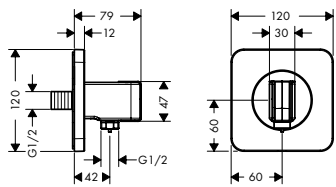

Porter unit 120/120 softsquare

Features

- / integrated support function
- / metal connection angle
- / non-return valve
- / connection type: G 1/2
- / in a joined installation (10 mm distance) we recommend for perfect handling only the horizontal installation
- / in a joined installation (10 mm distance), the basic set no.28486180 must be used
- / in a freely-arranged installation (distance greater than 10 mm), no basic set is required
- / for shower hoses with a conical nut