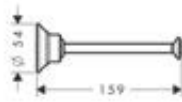

AXOR Montreux Toilet paper holder

Features

/ wall-mounted
/ material: metal
/ holder material: metal

/ with mounting material
/ concealed fastening
/ diameter drill hole: 10 mm

/ length 159 mm
/ for spare rolls

finish	code no.
Chrome	42028000
Brushed Nickel	42028820
AXOR FinishPlus*	42028XXX

AXOR Montreux Toilet brush holder wall-mounted

Features

/ wall-mounted
/ material: metal
/ material recess: matt glass

/ with removable insert
/ with mounting material
/ concealed fastening

/ drilling distance 35 mm
/ diameter drill hole: 6 mm