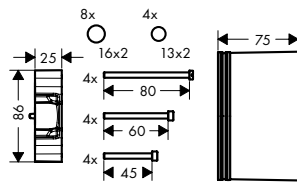

Extension 25 mm for basic set iBox universal

Features

/ extension for basic set

/ extension length: 25 mm

code no.

13587000

Extension element

Features