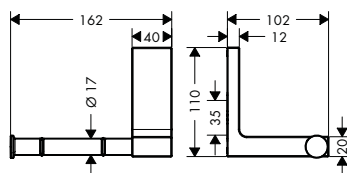

AXOR Universal Rectangular Towel hook

Features

/ wall-mounted
/ material: metal

/ with mounting material
/ concealed fastening

/ drilling distance: 35 mm
/ diameter drill hole: 6 mm

finish		code no.
Chrome	NEW	42611000
AXOR FinishPlus*		42611XXX

AXOR Universal Rectangular Shelf 300

Features

/ wall-mounted
/ material shelf: metal
/ length: 300 mm

/ with mounting material
/ concealed fastening
/ drilling distance: 200 mm

/ diameter drill hole: 6 mm
/ suitable for shower

finish		code no.
Chrome	NEW	42644000
AXOR FinishPlus*		42644XXX

AXOR Universal Rectangular Toilet paper holders

Features of all variants

/ wall-mounted
/ material: metal

/ with mounting material
/ concealed fastening

/ drilling distance: 35 mm
/ diameter drill hole: 6 mm

single

double

Overview variants

version	finish	code no.	
single	Chrome	NEW	42656000
	AXOR Finish-Plus*		42656XXX

Measurements within scale drawings are in mm.

Technical specifications and units of measure are subject to change.