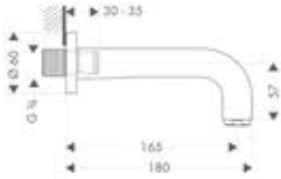

Bath spout

Features

/ 1 function
/ projection: 165 mm

/ maximum flow rate at 3 bar: 21 l/min
/ connection dimension: device connection DN20

/ spray type: normal spray

Technologies

finish	LVI-nro	code no.
Chrome	6557016	39410000
AXOR FinishPlus*		39410XXX

Optional parts:

	LVI-nro	code no.
Socket for G1/2 connection	6557005	97228000