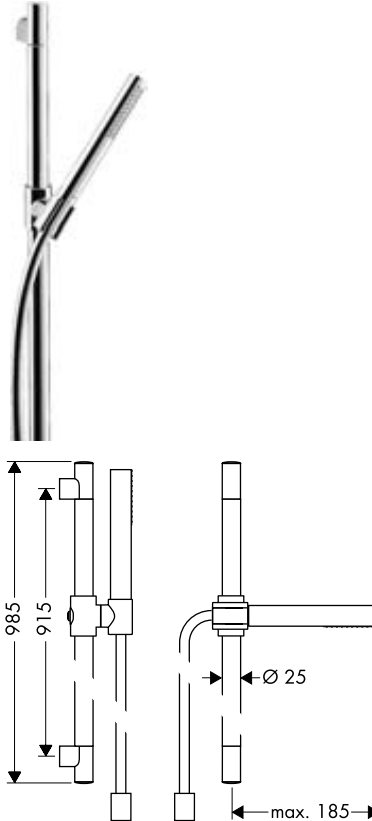

1 spray type

Sustainability

Technologies

Spray types

Overview variants

number of sprays	spray types	max. flow rate at 3 bar (l/min)	finish	LVI-nro	code no.
2	Rain, Mono	16.2	Chrome AXOR FinishPlus*	6559150	27980000 27980XXX
1	Rain	8	Chrome AXOR FinishPlus*	6559404	27983000 27983XXX

Consisting of:

		Included in	Code no.
	Baton hand shower 2jet	27980XXX	28532XXX
	Baton hand shower 1jet EcoSmart	27983XXX	10531XXX
	Metal effect shower hose 1.60 m with cylindrical nuts	27980XXX 27983XXX	28286XXX

Optional parts:

		finish	LVI-nro	code no.
	Wall bar spacer for Unica wall bar D	Chrome	6559449	96186000

* AXOR FinishPlus: For further AXOR FinishPlus surfaces please see the AXOR FinishPlus overview on page 22.