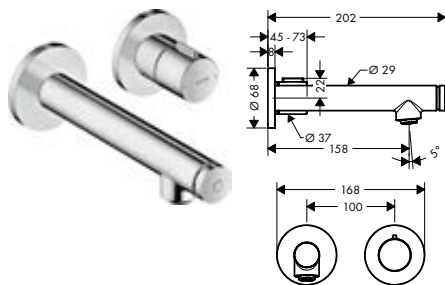

Basin mixers for concealed installation wall-mounted Select

Features of all variants

/ consists of: basin mixer for concealed installation wall-mounted, waste set
/ spray type: normal spray
/ maximum flow rate at 3 bar: 5 l/min

/ Start/stop valve to operate the functions
/ separation of temperature control and open/close
/ suitable for continuous flow water heaters
/ non-closing waste set

/ connection type: basic set
/ connection dimension: DN15
/ handle can be positioned on the right or left, depending on the basic set installation

158