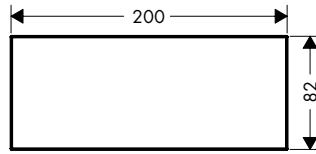

Plates glass

Features of all variants

/ material: glass

/ removable

117

200

245

Overview variants

	length (mm)	finish	code no.
	117	☐ Mirror	47902000
		☐ Black	47902600
	200	☐ Mirror	47900000
		☐ Black	47900600
	245	☐ Mirror	47901000
		☐ Black	47901600

Plates American Walnut

Features of all variants

/ material: walnut
/ removable

/ since wood is a natural material, each piece is unique, and wood markings may vary

117

200

245

Overview variants

	length (mm)	finish	code no.
	117	☐ Black Walnut	47908000
	200	☐ Black Walnut	47906000
	245	☐ Black Walnut	47907000