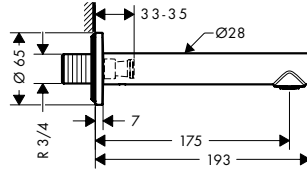

Bath spouts

Features of all variants

/ 1 function
/ with escutcheon

/ wall-mounted
/ maximum flow rate at 3 bar: 19 l/min

/ connection dimension: DN20
/ spray type: normal spray

Technologies

Overview variants

projection (mm)	version	finish	code no.
178	curved	Chrome	38411000
		Matt Black	38411670
		Brushed Nickel	38411820
		AXOR FinishPlus*	38411XXX
175	straight	Chrome	45410000
		Brushed Nickel	45410820
		AXOR FinishPlus*	45410XXX