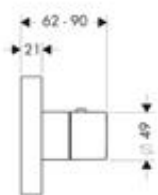

AXOR ShowerSolutions Thermostatic modules for concealed installation

Features of all variants

/ thermostat cartridge
/ min. operating pressure: 1,5 bar
/ max. operating pressure: 10 bar

/ safety stop at 40 °C
/ temperature limitation adjustable
/ non-return valve

/ connection dimension: DN20
/ connection type: basic set

120/120