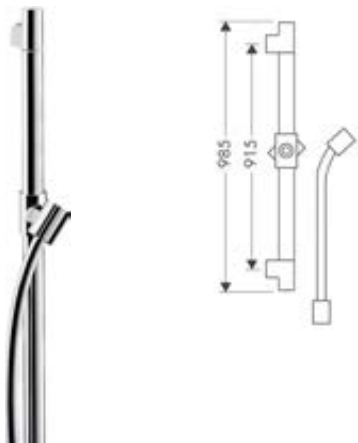

Shower bar 0.90 m with shower hose 1.60 m

Features

/ consists of: shower bar, shower hose, slider
/ pipe length: 985 mm

/ shower bar diameter: 25 mm
/ profile pipe: round

/ metal hand shower holder
/ slider steplessly adjustable