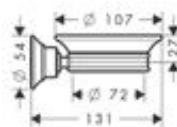

finish	code no.
Chrome	42033000
Brushed Nickel	42033820
AXOR FinishPlus*	42033XXX