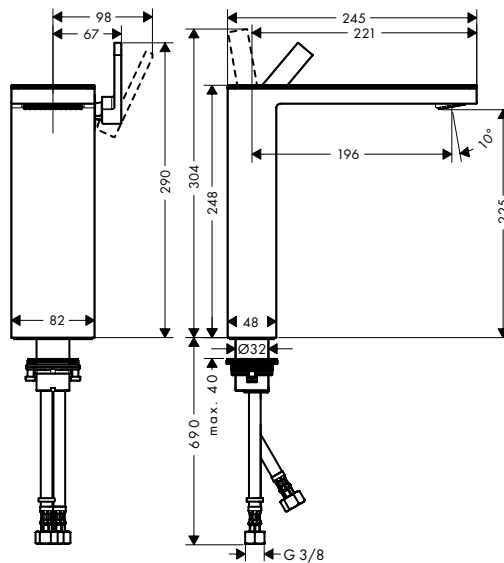

230 without plate

Sustainability

Technologies

Overview variants

ComfortZone	projection (mm)	spout height (mm)	for wash bowls	cover	finish	code no.					
70	151	70	-	with plate	Chrome/Mirror Glass	47010000					
					Chrome/Black Glass	47010600					
70	151	70	-	without plate	Chrome	47012000					
					Brushed Bronze	47012140					
					Brushed Gold Optic	47012250					
					Polished Red Gold	47012300					
					Brushed Red Gold	47012310					
					Polished Black Chrome	47012330					
					Brushed Black Chrome	47012340					
					Stainless Steel Optic	47012800					
					Brushed Brass	47012950					
					Polished Gold Optic	47012990					
					AXOR FinishPlus*	47012XXX					
					230	196	225	■	with plate	Chrome/Mirror Glass	47020000
Chrome/Black Glass	47020600										

Measurements within scale drawings are in mm.

Technical specifications and units of measure are subject to change.