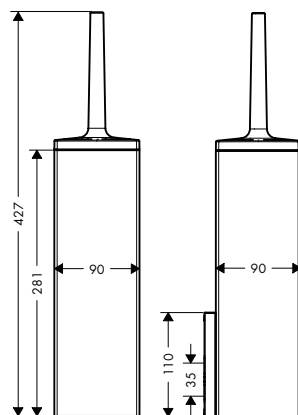

finish	code no.
● Chrome NEW	42655000
● AXOR Finish-Plus*	42655XXX

AXOR Universal Rectangular Shaving mirror

Features

/ material: mirror glass
/ material frame: metal
/ mirror is inclinable

/ enlargement: 1.7-times
/ with mounting material
/ concealed fastening

/ drilling distance: 35 mm
/ diameter drill hole: 6 mm
/ wall-mounted