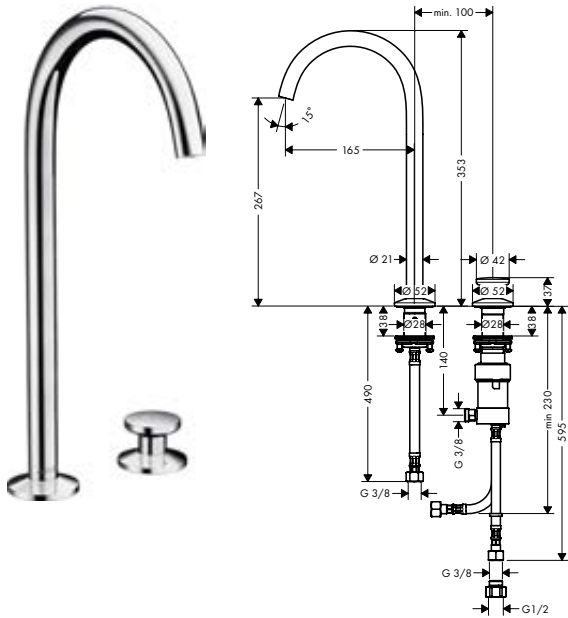

2-hole basin mixer Select 260 with push-open waste set

Features

- / consists of: 2-hole basin mixer, waste set
- / ComfortZone 260
- / projection: 165 mm
- / spout height: 267 mm
- / swivel range 120°
- / spray type: normal spray

- / maximum flow rate at 3 bar: 5 l/min
- / Select cartridge with temperature control
- / temperature limitation adjustable
- / suitable for continuous flow water heaters
- / push-open waste set G 1 1/4
- / material waste set: metal

- / connection type: G 3/8 connections
- / flexible arrangement of control unit and spout possible
- / the control unit needs approx. 20 cm space underneath the top