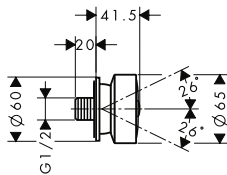

round

square

Technologies

Spray types

Overview variants

	shape	finish	code no.
	round	Chrome	28464000
		AXOR FinishPlus*	28464XXX
	square	Chrome	28469000
		AXOR FinishPlus*	28469XXX

AXOR One Hand shower 75 1jet EcoSmart