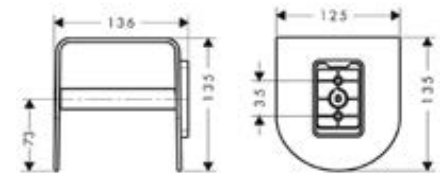

with shelf

Overview variants

version	finish	LVI-nro	code no.
without cover	Chrome		42846000
	Matt Black	NEW	42846670
	AXOR FinishPlus*		42846XXX
with cover	Chrome		42836000
	Matt Black	NEW	42836670
	AXOR FinishPlus*		42836XXX
with shelf	Chrome	5773844	42436000
	AXOR FinishPlus*		42436XXX

Optional parts:	For	finish	code no.		
	AXOR Universal Softsquare Adapter set	42836XXX	Chrome	42870000	
			Matt Black	NEW	42870670
			AXOR FinishPlus*	42870XXX	
	AXOR Universal Softsquare Shelf 300	42836XXX	Chrome	42838000	
			AXOR FinishPlus*	42838XXX	
	AXOR Universal Softsquare Soap dish/shelf	42836XXX	Chrome	42803000	
			Matt Black	NEW	42803670
			AXOR FinishPlus*	42803XXX	

* AXOR FinishPlus: For further AXOR FinishPlus surfaces please see the AXOR FinishPlus overview on page 22.