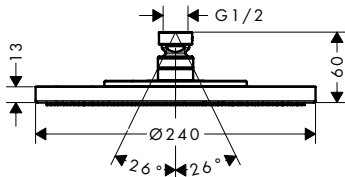

AXOR Starck Overhead shower 240 1jet

Features

/ shower head size: 240 mm
/ spray type: RainAir
/ ball-joint: overhead shower angle adjustable
/ material spray disc: metal

/ maximum flow rate at 3 bar: 19 l/min
/ flow rate RainAir spray (at 3 bar): 19 l/min
/ minimum flow pressure: 1,5 bar
/ spray disc removable for cleaning

/ installation: ceiling or wall
/ connection thread G 1/2
/ connection dimension: DN15
/ suitable for continuous flow water heaters

Technologies

Spray types

finish	LVI-nro	code no.
Chrome	6559362	28494000
AXOR FinishPlus*		28494XXX

Required parts (choose one):

Shower arm 390 mm

Ceiling connector 100 mm

Ceiling connector 300 mm

finish	code no.
Chrome	26431000
AXOR FinishPlus*	26431XXX
Chrome	26432000
AXOR FinishPlus*	26432XXX
Chrome	26433000
AXOR FinishPlus*	26433XXX