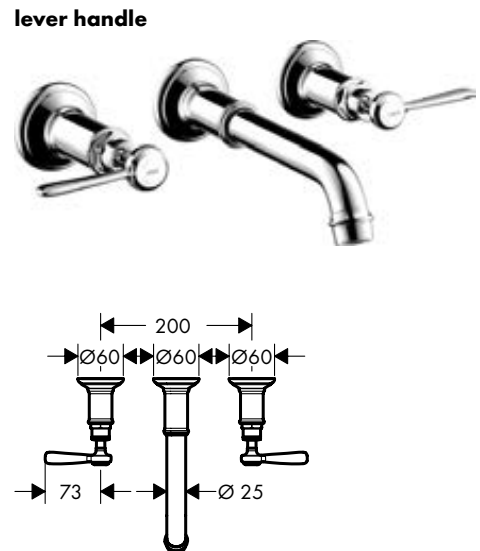

3-hole basin mixers

Optional parts:	code no.
Hose extension set for 3-hole basin mixer	38959000

3-hole basin mixers wall mounted

Features of all variants

/ consists of: 3-hole basin mixer for concealed installation wall-mounted, waste set	/ maximum flow rate at 3 bar: 5 l/min	/ connection type: basic set
/ projection: 165 - 225 mm	/ ceramic valves hot/cold 90°	/ connection dimension: DN15
/ spray type: normal spray	/ suitable for continuous flow water heaters	
	/ non-closing waste set	

Sustainability

Technologies

Overview variants

handle version	finish	LVI-nro	code no.
lever	Chrome	6150536	16534000
	Brushed Nickel	6150537	16534820
	AXOR FinishPlus*		16534XXX
cross	Chrome	6150534	16532000
	Brushed Nickel	6150535	16532820
	AXOR FinishPlus*		16532XXX

Required parts:	LVI-nro	code no.
Basic set for 3-hole basin mixer for concealed installation wall-mounted	6150355	10303180

Optional parts:	LVI-nro	code no.
Seal	6150354	96383000
Extension set 25 mm for basic set for 3-hole basin mixer wall-mounted		96259000