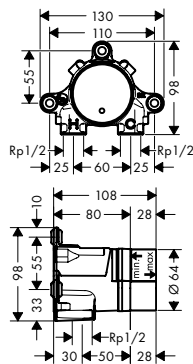

Basic set for basin mixer for concealed installation wall-mounted Select

Features

- / sound-decoupled installation
- / connection dimension: G 1/2