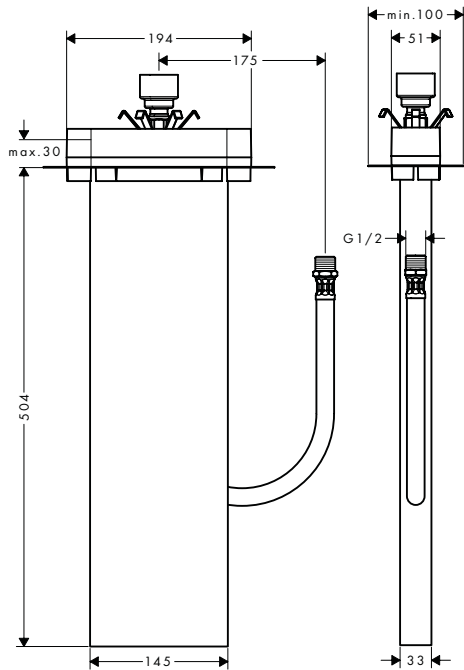

/ connection hose length: 600 mm
 / bath rim width at least 100 mm

/ drilling diameter on bath tub: two drilled holes
 Ø 50/51 mm and connection by sawing out
 required (consider template)
 / clamping range: 0 - 30 mm