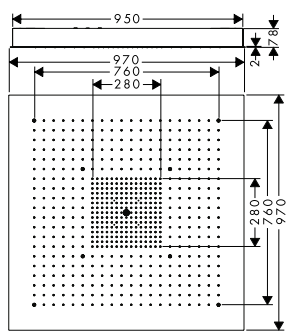

AXOR ShowerSolutions ShowerHeaven 3jet with lighting

Features of all variants

- / spray type: RainAir, Rain, Mono
- / frame: brushed stainless steel
- / material spray disc: metal
- / spray disc surface: polished stainless steel
- / minimum flow pressure: 2,5 bar
- / spray types can be activated individually or in combination, the 3 spray zones must be controlled via 3 valves or a diverter valve with 3 outlets
- / spray zones: Bodyzone - outer overhead shower zone, Rainzone - inner overhead shower zone with AirPower function, Mono spray at Ø 17 mm
- / installation: ceiling
- / connection dimension: DN20
- / with integrated lighting
- / illuminant: LED
- / power supply: 12 V
- / transformer power supply for concealed installation 12 V, 18 W
- / input voltage: 100 - 240 V AC / 50 / 60 Hz
- / output voltage: 12 V - DC
- / colour temperature: 2700 K
- / Light color: warm white
- / energy efficiency class: contains light sources of energy efficiency class G
- / not suitable for continuous flow water heaters
- / TÜV certified

970/970

720/720

Technologies

Spray types

Overview variants

shower head size	max. flow rate at 3 bar (l/min)	finish	LVI-nro	code no.
970/970	33.3	● Stainless Steel Optic	6559012	10623800
720/720	36.8	● Stainless Steel Optic	6559014	10627800

AXOR ShowerSolutions ShowerHeaven 3jet without lighting

Features of all variants