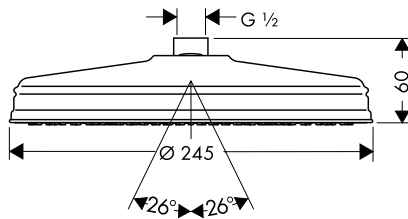

AXOR Montreux Overhead showers 1jet

Features of all variants

/ spray type: RainAir
/ ball-joint: overhead shower angle adjustable
/ material spray disc: metal

/ minimum flow pressure: 1,5 bar
/ spray disc removable for cleaning
/ installation: ceiling or wall

/ connection thread G 1/2
/ connection dimension: DN15
/ suitable for continuous flow water heaters

240