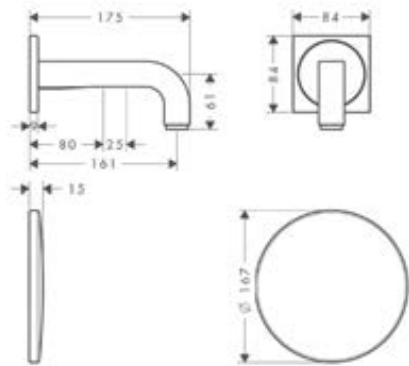

AXOR Citterio Electronic basin mixers

Features of all variants

/ spray type: normal spray
/ maximum flow rate at 3 bar: 5 l/min
/ temperature adjustable via basic set
/ infrared sensor technology
/ automatic environmental adjustment of infrared sensor
/ adjustable optical range of infrared sensor (5 settings)

/ 230 V / 50 Hz mains connection
/ hygiene rinse activatable (automatic water flow)
/ frequency of hygiene rinse: 24 h
/ flushing time hygiene rinse: 10 s
/ permanent rinse activatable (single water flow for 180 seconds, suitable for thermal disinfection)
/ cleaning mode: manual water stop for washbasin cleaning

/ TÜV certified
/ dirt filters in the connection hoses
/ for ideal function please note a minimum distance of 140 mm from the aerators center to the back rim of the wash basin

161