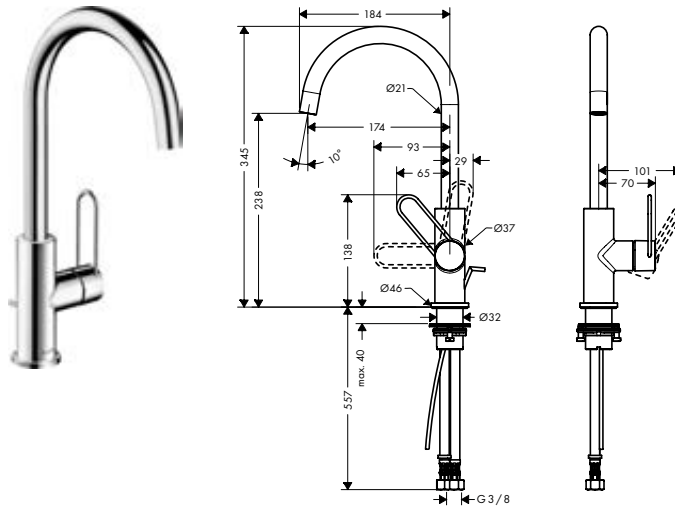

Single lever basin mixer 240 with loop handle and pop-up waste set

Features

/ consists of: single lever basin mixer, waste set
/ ComfortZone 240
/ projection: 174 mm
/ spout height: 238 mm
/ swivel range 115°

/ spray type: normal spray
/ maximum flow rate at 3 bar: 5 l/min
/ ceramic cartridge
/ temperature limitation adjustable
/ suitable for continuous flow water heaters

/ pop-up waste set G 1 1/4
/ connection type: G 3/8 connections
/ connection dimension: DN15