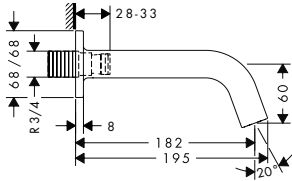

3-hole basin mixers for concealed installation wall-mounted with escutcheons

Optional parts:	LVI-nro	code no.
Extension set 25 mm for basic set for 3-hole basin mixer wall-mounted		96259000
Seal	6150354	96383000

Bath spout

Features

- / 1 function
- / projection: 182 mm
- / maximum flow rate at 3 bar: 22 l/min
- / connection dimension: DN20
- / spray type: normal spray