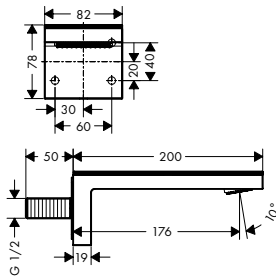

Bath spouts

Features of all variants

/ 1 function
/ projection: 176 mm

/ wall-mounted
/ maximum flow rate at 3 bar: 24 l/min

/ connection dimension: DN15
/ spray type: normal spray

with plate