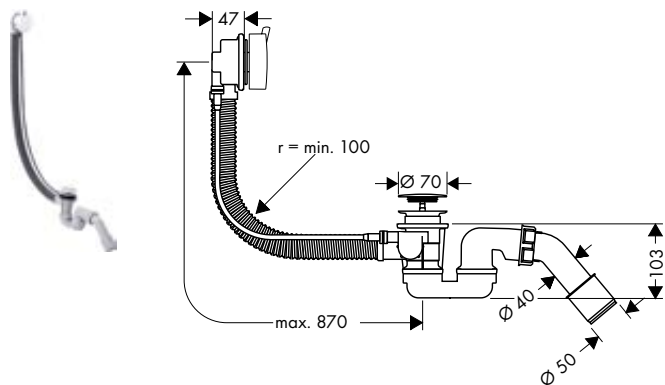

finish	code no.
Chrome	58318000
Brushed Bronze	58318140
Brushed Black Chrome	58318340
Matt Black	58318670
Brushed Nickel	58318820
Polished Gold Optic	58318990
AXOR FinishPlus*	58318XXX

* AXOR FinishPlus: For further AXOR FinishPlus surfaces please see the AXOR FinishPlus overview on page 22.