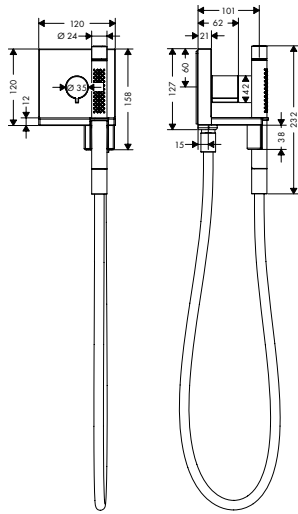

AXOR ShowerSolutions Hand shower module 120/120 for concealed installation square

Features

- / consists of: shut-off valve, hand shower module, baton hand shower, shower hose
- / hose nut: for shower hoses with a cylindrical nut
- / connection type: DN15
- / with non-return valve
- / maximum flow rate at 3 bar: 17 l/min
- / material: metal

finish	LVI-nro	code no.
● Chrome	6555628	10651000
● AXOR FinishPlus*		10651XXX

Consisting of:

	Included in	Code no.
Metal effect shower hose 1.25 m with cylindrical nuts	10651XXX	28282XXX

Required parts:

	LVI-nro	code no.
Basic set for hand shower module 120/120 for concealed installation	6555627	10650180

Optional parts:

	code no.
Extension set for hand shower module	10658000

AXOR ShowerSolutions Shelves

Features of all variants

- / for use with either vertical or horizontal installation of the basic set
- / material shelf: metal
- / with mounting material
- / material frame: solid brass
- / concealed fastening
- / drilling distance: 72 mm
- / diameter drill hole: 6 mm