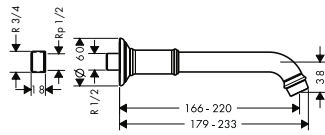

Bath spout

Features

/ 1 function
/ connection type: G 3/4

/ projection: 166 - 220 mm
/ maximum flow rate at 3 bar: 20 l/min

/ spray type: normal spray

Technologies

finish	LVI-nro	code no.
Chrome	6557008	16541000
Brushed Nickel	6557009	16541820
AXOR FinishPlus*		16541XXX