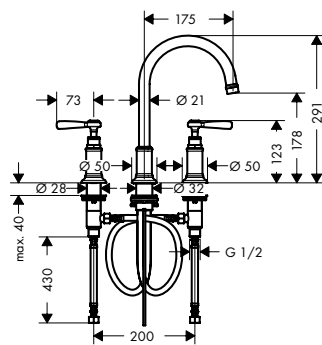

3-hole basin mixers

Overview variants

handle version	finish	LVI-nro	code no.
lever	Chrome	6150538	16535000
	Brushed Nickel	6150539	16535820
	AXOR FinishPlus*		16535XXX
cross	Chrome	6150540	16536000
	Brushed Nickel	6150541	16536820
	AXOR FinishPlus*		16536XXX

Optional parts:

Hose extension set for 3-hole basin mixer

code no.

38959000

3-hole basin mixers

Features of all variants

/ consists of: 3-hole basin mixer, waste set
/ ComfortZone 180
/ projection: 175 mm
/ spout height: 179 mm

/ swivel range 120°
/ spray type: laminar spray
/ maximum flow rate at 3 bar: 5 l/min
/ ceramic valves hot/cold 90°

/ suitable for continuous flow water heaters
/ pop-up waste set G 1¼
/ connection type: G ¾ connections
/ connection dimension: DN15

lever handle