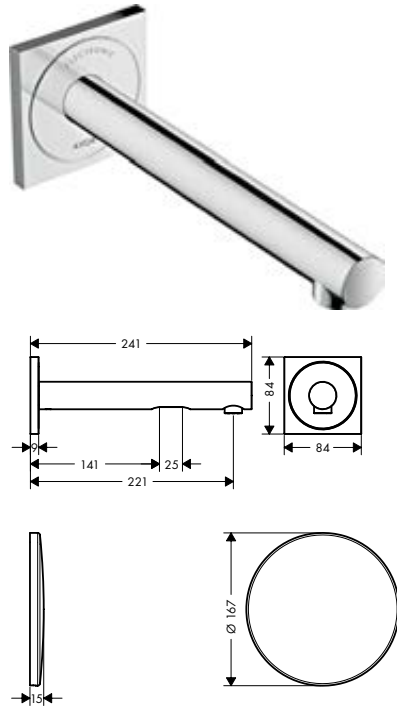

221

Sustainability

Technologies

Overview variants

projection (mm)	finish	LVI-nro	code no.
161	Chrome	6150650	45110000
	AXOR FinishPlus*		45110XXX
221	Chrome	6150651	45111000
	AXOR FinishPlus*		45111XXX

Required parts:

	LVI-nro	code no.
Basic set for electronic basin mixer for concealed installation wall-mounted	6150204	16180180

Optional parts:

	code no.
Extension 25 mm for basic set for electronic basin mixer wall-mounted	13594000

Measurements within scale drawings are in mm.

Technical specifications and units of measure are subject to change.