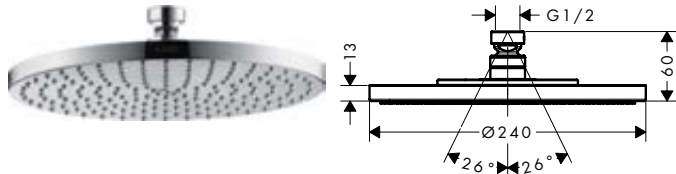

Overhead shower 240 1jet

Features

- / shower head size: 240 mm
- / spray type: RainAir
- / ball-joint: overhead shower angle adjustable
- / material spray disc: metal

- / maximum flow rate at 3 bar: 19 l/min
- / flow rate RainAir spray (at 3 bar): 19 l/min
- / minimum flow pressure: 1,5 bar
- / spray disc removable for cleaning

- / installation: ceiling or wall
- / connection thread G 1/2
- / connection dimension: DN15
- / suitable for continuous flow water heaters

Technologies

Spray types

finish	LVI-nro	code no.
Chrome	6559362	28494000
AXOR FinishPlus*		28494XXX

Required parts (choose one):

part	finish	code no.
Shower arm 390 mm	Chrome	26431000
	AXOR FinishPlus*	26431XXX
Ceiling connector 100 mm	Chrome	26432000
	AXOR FinishPlus*	26432XXX
Ceiling connector 300 mm	Chrome	26433000
	AXOR FinishPlus*	26433XXX

Baton hand showers 2jet, 1jet

Features of all variants

- / shower head size: 68 x 24 mm
- / minimum flow pressure: 1 bar

- / rinseable screen seal
- / connection thread G 1/2

- / connection dimension: DN15
- / suitable for continuous flow water heaters