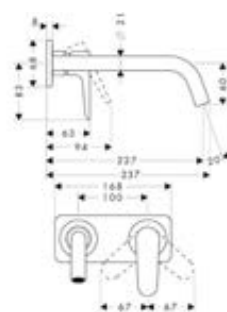

Single lever basin mixers

Features of all variants

/ consists of: single lever basin mixer, waste set
/ maximum flow rate at 3 bar: 5 l/min
/ ceramic cartridge

/ temperature limitation adjustable
/ suitable for continuous flow water heaters
/ connection type: G 3/8 connections

/ connection dimension: DN15

100

250

Sustainability

Technologies

Overview variants

ComfortZone	projection (mm)	spout height (mm)	waste set	for wash bowls	finish	LVI-nro	code no.
100	128	100	pop-up		Chrome AXOR FinishPlus*	6150786	34013000 34013XXX
100	128	100	non-closing		Chrome AXOR FinishPlus*	6150787	34018000 34018XXX
250	170	250	non-closing	■	Chrome AXOR FinishPlus*		34127000 34127XXX

Single lever basin mixers for concealed installation wall-mounted with plate

Features of all variants

/ consists of: single lever basin mixer for concealed installation wall-mounted, waste set
/ spray type: normal spray
/ maximum flow rate at 3 bar: 5 l/min

/ ceramic cartridge
/ temperature limitation adjustable
/ suitable for continuous flow water heaters
/ non-closing waste set

/ connection type: basic set
/ connection dimension: DN15
/ handle can be positioned on the right or left, depending on the basic set installation

167

227

Sustainability

Technologies

Overview variants

	projection (mm)	finish	LVI-nro	code no.
	167	Chrome AXOR FinishPlus*	6150242	34112000 34112XXX
	227	Chrome AXOR FinishPlus*	6150244	34115000 34115XXX