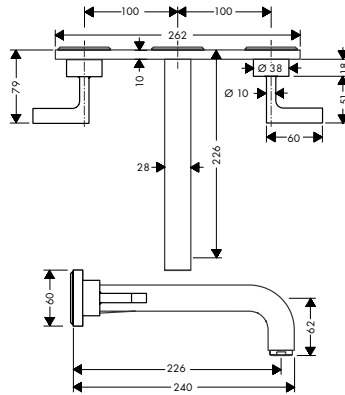

226 with lever handles