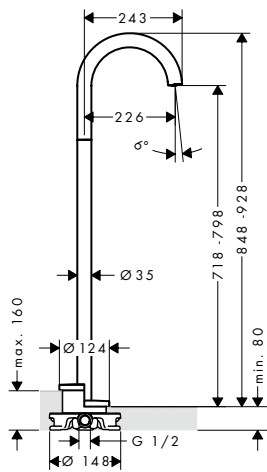

Technologies