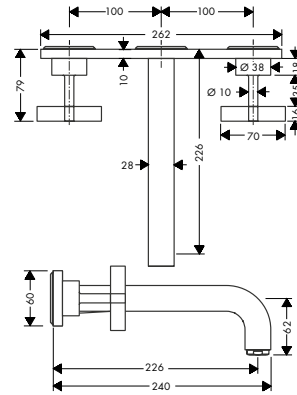

226 with cross handles

Sustainability

Technologies

Overview variants

projection (mm)	handle version	finish	LVI-nro	code no.
166	cross	Chrome	6150610	39314000
		AXOR FinishPlus*		39314XXX
226	lever	Chrome	6150608	39148000
		AXOR FinishPlus*		39148XXX
226	cross	Chrome	6150608	39144000
		AXOR FinishPlus*		39144XXX

Required parts:

Basic set for 3-hole basin mixer for concealed installation wall-mounted

LVI-nro	code no.
6150355	10303180

Optional parts:

Seal

LVI-nro	code no.
6150354	96383000

Extension set 25 mm for basic set for 3-hole basin mixer wall-mounted

96259000