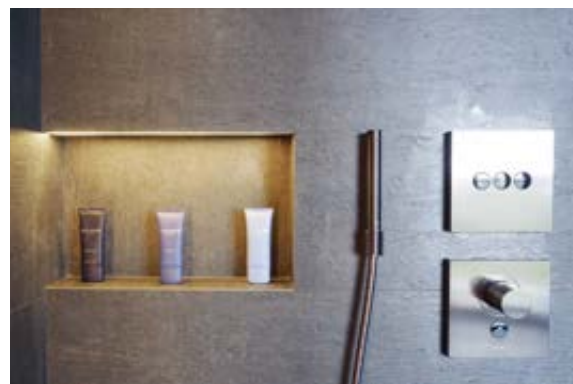

The Retreat at Blue Lagoon, Grindavik/Iceland

Water meets wellness in a one-of-a-kind destination

At the Retreat at Blue Lagoon Iceland, earth, water and design come together as never before. An 800-year-old lava vein runs through the heart of the complex, and the rock's unique qualities are everywhere incorporated into the architecture. But the real star is the water. Created in a tectonic realm of searing heat and immense pressure, the mineral-rich water of the Blue Lagoon is fabled for its healing properties and otherworldly beauty. This water completely surrounds the Retreat's 62-suite luxury hotel, to stunning effect. And the special relationship with water continues indoors, where bathrooms are equipped with AXOR Starck and AXOR Showers products in Chrome and Brushed Black Chrome.

381