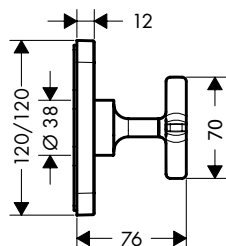

Shut-off valve 120/120 for concealed installation

Features

/ connection type: basic set

/ in a freely arranged installation, basic sets no.16973180, no.16974180 or no.16970180 can also be used

/ in a joined installation (10 mm distance) with no.36703000 or no.36704000, the basic set no.10971180 must be used

/ in a joined installation (10 mm distance) with no.36702000 and no.36772000, the thermostat module finish set for 3 consumers with 3 escutcheons 12x12 no.36704000 and the basic set no.36708180 must be used

finish		code no.
Chrome		36771000
Matt Black	NEW	36771670
AXOR FinishPlus*		36771XXX

Required parts:

Basic set for shut-off valve 120/120 for concealed installation

LVI-nro code no.

6350099 10971180

Optional parts:

Extension set 25 mm for shut-off/ diverter valve Trio-/ Quattro

code no.

92990000

Shut-off/ diverter valve Trio/ Quattro 120/120 for concealed installation

Features

/ 3 consumers: in a joined installation (10 mm distance) with no.36702000 and no.36771000, please use the thermostat module finish set for 3 consumers with 3 escutcheons 12x12 no.36704000 and the basic set no.36708180

/ 3 consumers: in a freely-arranged installation (distance greater than 10 mm), the basic set no.15930180 must be used

/ 2 consumers: in a joined installation (10 mm distance) with no.36702000, the basic set no.36770180 must be used

/ 2 consumers: in a freely-arranged installation (distance greater than 10 mm), the basic set no.15981180 must be used

/ 3 functions
/ simultaneous utilization of 2 functions
/ connection dimension: DN15