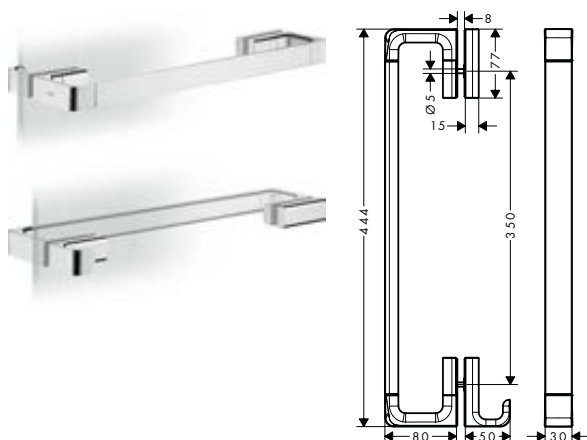

AXOR Universal Softsquare Shower door handle 444 mm

Features

/ material: metal
/ holder material: metal
/ fixed

/ length: 444 mm
/ with mounting material
/ thickness of glass: 6 - 12 mm

/ drilling distance: 350 mm
/ can be used simultaneously as a bath towel holder
/ concealed fastening