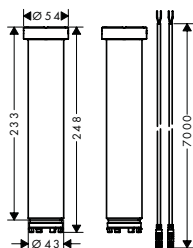

code no.
10922180

Extension set 230 mm for ceiling connector ShowerHeaven 1200/300 4jet

Features

/ packaging unit: 2 pieces

/ dimension: 230 mm

finish	code no.
Chrome	13603000
AXOR FinishPlus*	13603XXX

Basic set for overhead shower with shower arm