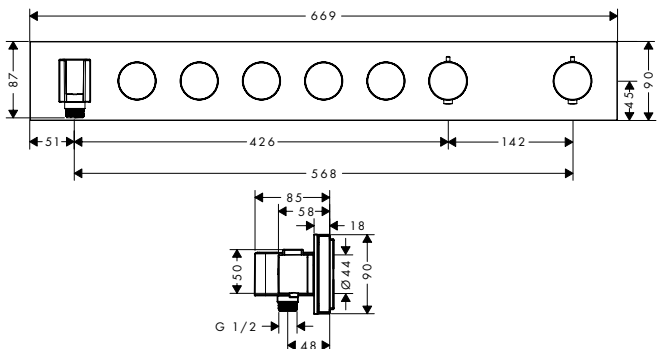

Thermostatic module Select 670/90 for concealed installation for 5 functions