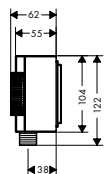

Thermostatic modules Select for concealed installation

Features of all variants

/ consists of: thermostatic module, shower holder, baton hand shower, shower hose
/ thermostat cartridge, Start/stop valve to operate the functions

/ depending on volume flow and installation situation approx. 50% flow rate reduction and integrated shut off function
/ simultaneous use of several outlets
/ flow rate hand shower connection at 3 bar: 14 l/min

/ min. operating pressure: 1 bar
/ max. operating pressure: 10 bar
/ safety stop at 40 °C
/ temperature limitation adjustable
/ hose nut: for shower hoses with a cylindrical nut
/ connection type: basic set

2 functions