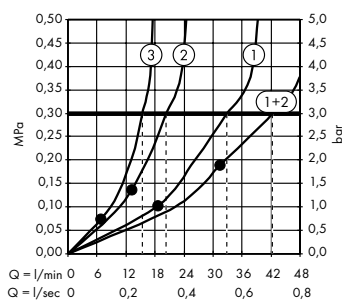

Planning example AXOR ShowerCollection with AXOR ShowerHeaven 970 / 970 3jet, with lighting:

The AXOR ShowerCollection is a flexible, building block system for creative shower planning. The corner installation offers a shower experience that surrounds you completely, above all, with the three different AXOR ShowerHeaven spray modes. Two shower modules are used as body showers. Centralized control of all shower elements is realized in the AXOR thermostatic module. The elements can be used individually or together.

- / All three spray modes of the ShowerHeaven 970 / 970 3jet can be easily controlled with the thermostatic module 360 / 120
- / All of the showers can be operated outside of the wet zone
- / Water temperature can be set as desired before showering
- / The hand shower module can be operated easily from the shower entry area, making it ideal for cleaning the shower

368

Products

- ShowerHeaven 970 / 970 3jet with lighting
  # 10623800
- Thermostatic module 360 / 120
  for concealed installation square for 3 functions
  # 10751000
- Basic set
  # 10750180
- Shut-off valve 120 / 120
  for concealed installation square
  # 10972000
- Basic set
  # 10971180
- Hand shower module 120 / 120
  for concealed installation square
  # 10651000
- Basic set
  # 10650180
- 2x Shower module 120 / 120
  for concealed installation square
  # 28491000
- Shelf 240 / 120
  # 40873000
- Basic set
  # 40878180

Flow diagrams

ShowerHeaven 970 / 970 3jet
with lighting
10623800

- ① Rain
- ② RainAir
- ③ Mono