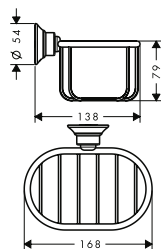

AXOR Montreux Corner basket 160/101

Features

/ wall-mounted
/ with mounting material

/ drilling distance: 35 mm
/ diameter drill hole: 6 mm

finish	code no.
Chrome	42065000
Brushed Nickel	42065820
AXOR FinishPlus*	42065XXX

AXOR Montreux Corner basket 160/83

Features

/ wall-mounted

/ with mounting material

/ suitable for mounting on Unica wall bar Ø 22 mm