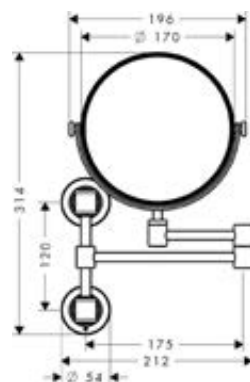

finish	code no.
Chrome	42090000
Brushed Nickel	42090820
AXOR FinishPlus*	42090XXX