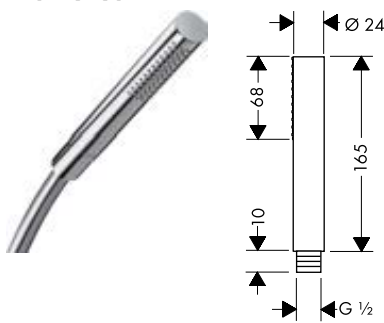

1 spray type

Sustainability

Technologies

Spray types

Overview variants

number of sprays	spray types	max. flow rate at 3 bar (l/min)	finish	LVI-nro	code no.
2	Rain, Mono	16.2	Chrome	6555615	28532000
			Matt Black		28532670
			Matt White		28532700
			AXOR FinishPlus*		28532XXX
1	Rain	8	Chrome	6559389	10531000
			AXOR FinishPlus*		10531XXX