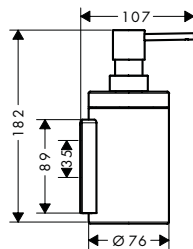

finish		available from	code no.
Chrome	NEW		42810000
Matt Black	NEW		42810670
Matt White	NEW	Q2/2023	42810700
AXOR FinishPlus*			42810XXX