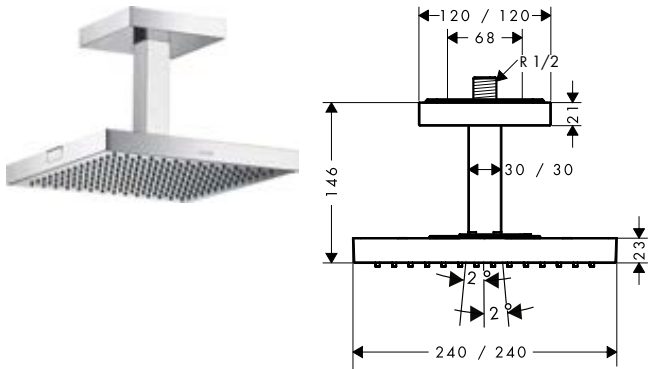

**Technologies****Spray types**

finish	code no.
Chrome	10924000
AXOR FinishPlus*	10924XXX

AXOR ShowerSolutions Overhead shower 240/240 1jet with ceiling connection

Features

- / consists of: overhead shower, ceiling connector
- / shower head size: 240 x 240 mm
- / spray type: RainAir
- / material spray disc: metal
- / brass ceiling connector
- / ceiling connection length: 102 mm
- / maximum flow rate at 3 bar: 12 l/min
- / flow rate RainAir spray (at 3 bar): 12 l/min
- / flow rate expandible to 25 l/min
- / minimum flow pressure: 2 bar
- / spray disc removable for cleaning
- / installation: ceiling
- / connection thread G 1/2
- / connection dimension: DN15
- / suitable for continuous flow water heaters