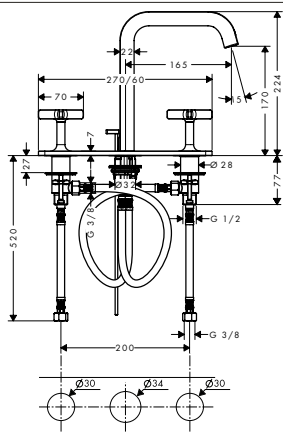

AXOR Citterio E | 3-hole basin mixer

3-hole basin mixer 170 with plate and pop-up waste set

Features

/ consists of: 3-hole basin mixer, waste set
/ ComfortZone 170
/ projection: 165 mm
/ spout height: 170 mm

/ spray type: laminar spray
/ maximum flow rate at 3 bar: 5 l/min
/ ceramic valves hot/ cold 180°
/ suitable for continuous flow water heaters

/ pop-up waste set G 1¼
/ connection type: G ¾ connections
/ connection dimension: DN15
/ for use only at flat, plain surfaces

Sustainability

Technologies

finish	LVI-nro	code no.
Chrome	6150570	36116000
AXOR FinishPlus*		36116XXX

Optional parts:

Hose extension set for 3-hole basin mixer

code no.

38959000

3-hole basin mixer 170 with escutcheons and pop-up waste set

Features

/ consists of: 3-hole basin mixer, waste set
/ ComfortZone 170
/ projection: 165 mm
/ spout height: 170 mm

/ spray type: laminar spray
/ maximum flow rate at 3 bar: 5 l/min
/ ceramic valves hot/ cold 180°
/ suitable for continuous flow water heaters

/ pop-up waste set G 1¼
/ connection type: G ¾ connections
/ connection dimension: DN15