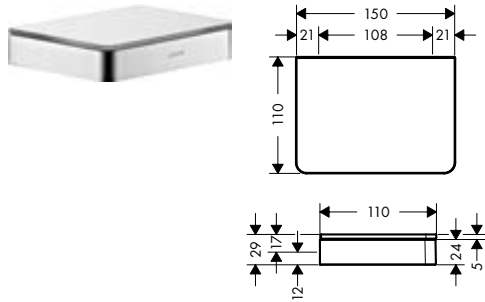

AXOR Universal Softsquare Shelves

Features of all variants

/ wall-mounted
/ combinable with roll holder no.42836XXX
(adapter no.42870XXX necessary)

/ material frame: solid brass
/ material shelf: safety glass
/ with mounting material

/ concealed fastening
/ diameter drill hole: 6 mm
/ suitable for shower

150