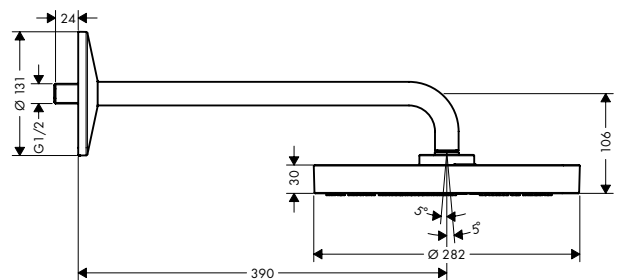

1 spray type

Technologies

Spray types