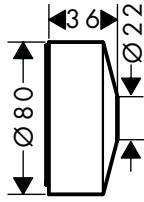

Extension element

Features

/ for situations of limited depth for concealed installation

/ diameter: 80 mm
/ extension length: 22 mm

/ material: metal escutcheon