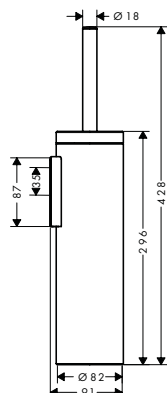

AXOR Universal Circular Toilet brush holder wall-mounted

Features

/ wall-mounted
/ material: metal
/ material recess: matt plastic

/ with cover lid
/ with removable insert
/ with mounting material

/ concealed fastening
/ drilling distance 35 mm
/ diameter drill hole: 6 mm

finish	available from	code no.
Chrome	NEW	42855000
Matt Black	NEW	42855670
Matt White	NEW Q2/2023	42855700
AXOR FinishPlus*		42855XXX

Optional parts:

Replacement toilet brush without stick

finish	LVI-nro	code no.
Black	5773894	40068000
White	5773892	40088000

Replacement toilet brush without stick

AXOR Universal Circular Tissue box

Features

/ wall-mounted
/ screw fastening
/ material: metal, plastic

/ with mounting material
/ concealed fastening
/ drilling distance 200 mm

/ diameter drill hole: 6 mm