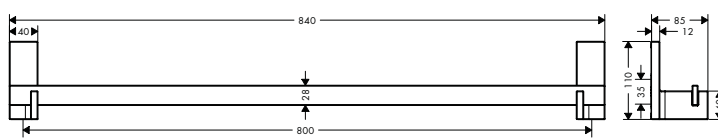

600/800

Overview variants

product dimensions (mm)	finish	code no.
600	Chrome NEW	42661000
	AXOR FinishPlus*	42661XXX
800	Chrome NEW	42683000
	AXOR FinishPlus*	42683XXX