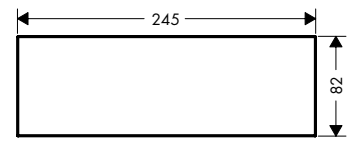

Plates glass

Features of all variants

/ material: glass

/ removable

117

200

245

Overview variants

	length (mm)	finish	code no.
	117	☐ Mirror	47902000
		☐ Black	47902600
	200	☐ Mirror	47900000
		☐ Black	47900600
	245	☐ Mirror	47901000
		☐ Black	47901600

Plates American Walnut

Features of all variants

/ material: walnut
/ removable

/ since wood is a natural material, each piece is unique, and wood markings may vary

117

200

245

Overview variants

	length (mm)	finish	code no.
	117	☐ Black Walnut	47908000
	200	☐ Black Walnut	47906000
	245	☐ Black Walnut	47907000