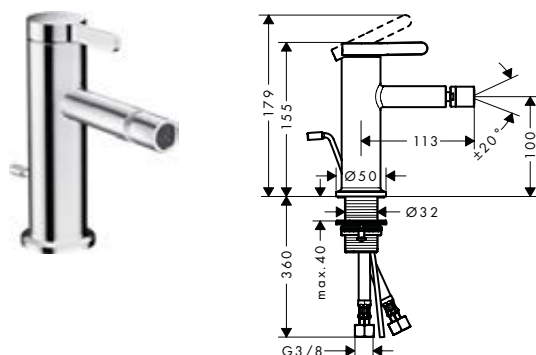

Technologies

finish	available from	code no.
Chrome		48210000
Matt Black		48210670
Matt White	NEW	Q2/2023
AXOR FinishPlus*		48210XXX