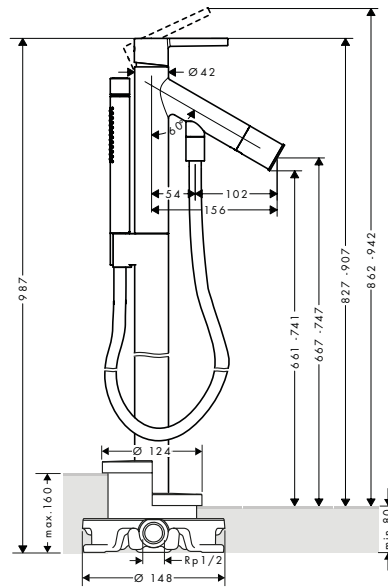

lever handle

Technologies

Spray types

Overview variants

handle version	finish	LVI-nro	code no.
pin	Chrome	6350732	10456000
	AXOR FinishPlus*		10456XXX
lever	Chrome	6350731	10455000
	AXOR FinishPlus*		10455XXX

Consisting of:

	Included in	Code no.
Metal effect shower hose 1.25 m with cylindrical nuts	10456XXX 10455XXX	28282XXX
Baton hand shower 2jet	10456XXX 10455XXX	28532XXX

Required parts:

	LVI-nro	code no.
Basic set for mixers floor-standing	6350115	10452180

Optional parts:

	LVI-nro	code no.
Sealing foil for basic set bath mixer floor-standing	6350114	96441000
Extension 60 mm for pipe		97686000

Measurements within scale drawings are in mm.

Technical specifications and units of measure are subject to change.