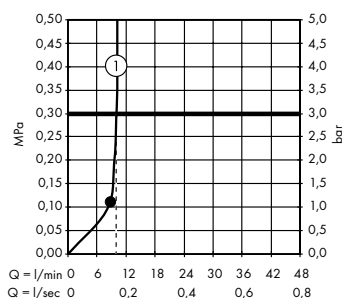

Shower module 120 / 120
for concealed installation square
28491000

- ① Rain

Function guaranteed starting at •. Consumption data is measured in practical use with the respective mixer / valve for concealed installation.