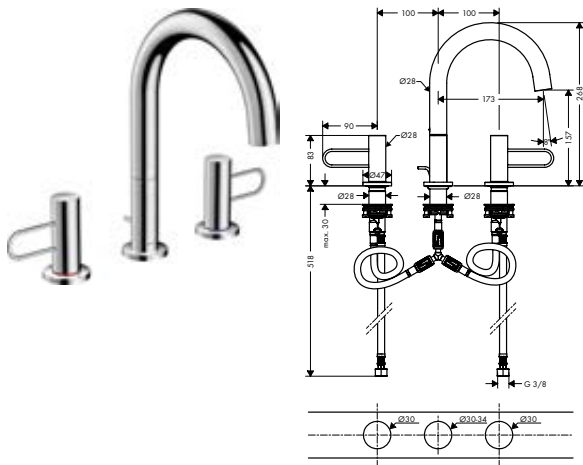

Sustainability

Technologies

finish	LVI-nro	code no.
Chrome	6150593	38054000
Brushed Nickel	6150594	38054820
AXOR FinishPlus*		38054XXX

Optional parts:

Hose extension set for 3-hole basin mixer

code no.

38959000

* AXOR FinishPlus: For further AXOR FinishPlus surfaces please see the AXOR FinishPlus overview on page 22.