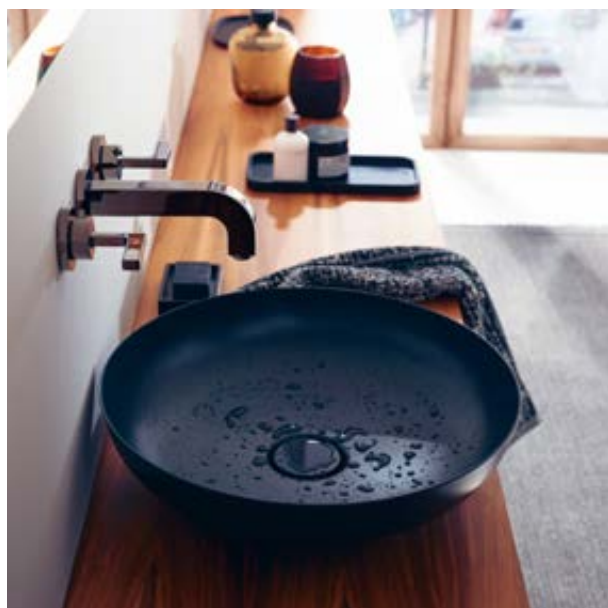

Three-hole basin mixer for concealed installation, wall-mounted, with spout 162 mm, lever handles and escutcheons in Polished Black Chrome.