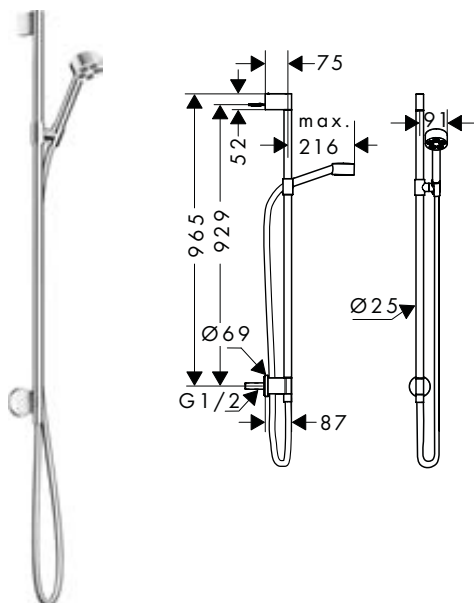

Sustainability

Technologies

Spray types

finish	available from	code no.
Chrome		48791000
Matt Black		48791670
Matt White	NEW Q2/2023	48791700
AXOR FinishPlus*		48791XXX

Consisting of:

		Included in	Code no.
	Hand shower 75 1jet EcoSmart	48791XXX	48651XXX
	Metal effect shower hose 1.60 m with conical nuts	48791XXX	28626XXX