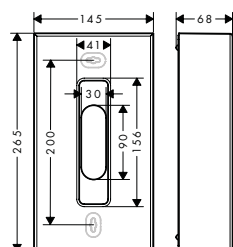

finish	available from	code no.
Chrome		42873000
Matt Black		42873670
Matt White	NEW Q2/2023	42873700
AXOR FinishPlus*		42873XXX

AXOR Universal Circular Waste bin

Features

/ free-standing
/ material: metal

/ material recess: plastic
/ capacity: 5 l

/ with removable insert