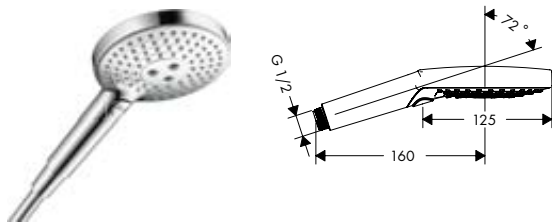

Sustainability

Technologies

Spray types

finish	code no.
Chrome	26025000
AXOR FinishPlus*	26025XXX

AXOR ShowerSolutions Hand showers 3jet

Features of all variants

- / shower head size: 125 mm
- / spray type: Rain, RainAir, WhirlAir
- / convenient spray selection via Select button
- / with internal water conduction
- / rinseable screen seal
- / connection thread G 1/2
- / connection dimension: DN15
- / suitable for continuous flow water heaters