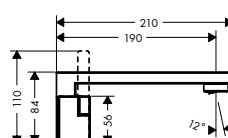

/ ceramic valves hot/cold 90°
 / suitable for continuous flow water heaters
 / push-open waste set G 1 1/4
 / material waste set: metal

/ connection type: basic set
 / connection dimension: DN15

diamond cut