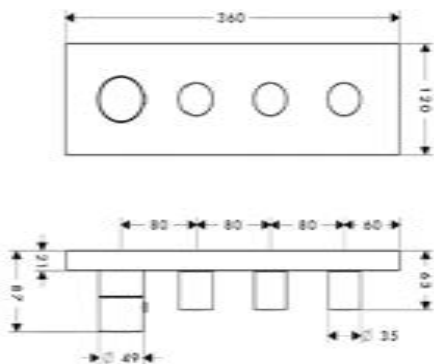

Dimension drawings

Thermostatic
module 360/120
for concealed installation
square for 3 functions