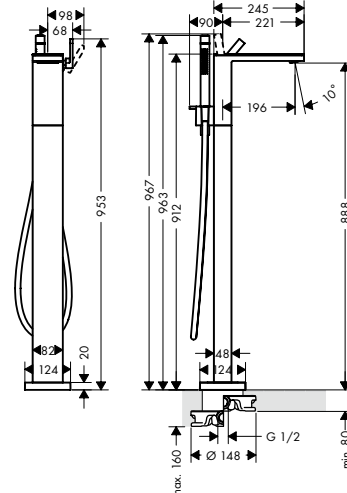

without plate

Technologies

Spray types

Overview variants

cover	finish	code no.
with plate	Chrome/Mirror Glass	47440000
	Chrome/Black Glass	47440600
without plate	Chrome	47442000
	AXOR FinishPlus*	47442XXX

Consisting of:

	Included in	Code no.
Single lever bath mixer floor-standing without plate	47440XXX	47442XXX
Plate 245 Glass	47440XXX	47901XXX
Metal effect shower hose 1.25 m with cylindrical nuts	47440XXX 47442XXX	28282XXX
Baton hand shower 2jet	47440XXX 47442XXX	28532XXX

Required parts:

	LVI-nro	code no.
Basic set for mixers floor-standing	6350115	10452180

Optional parts:

	LVI-nro	code no.
Sealing foil for basic set bath mixer floor-standing	6350114	96441000