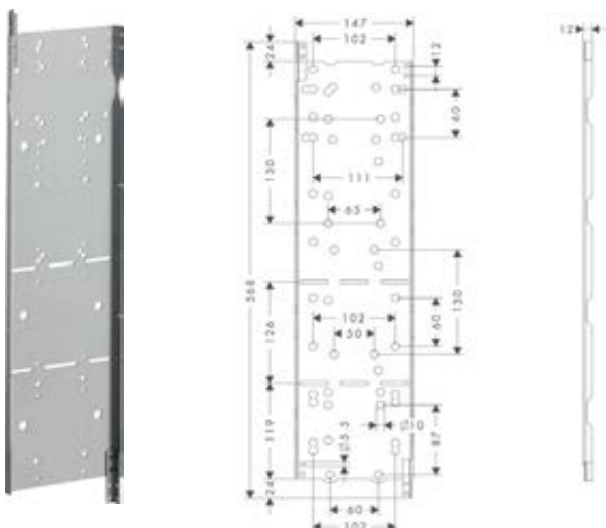

LVI-nro

code no.

6350101

10973180