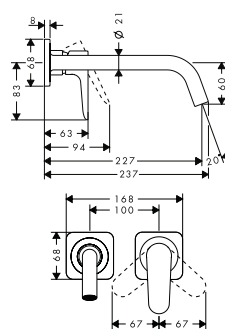

Single lever basin mixers for concealed installation wall-mounted with plate

Required parts:		LVI-nro	code no.
	Basic set for single lever basin mixer for concealed installation wall-mounted	6150516	13623180
Optional parts:		code no.	
	Extension set 25 mm for single lever basin mixer wall-mounted	13586000	

Single lever basin mixers for concealed installation wall-mounted with escutcheons

Features of all variants

- / consists of: single lever basin mixer for concealed installation wall-mounted, waste set
- / spray type: normal spray
- / maximum flow rate at 3 bar: 5 l/min
- / ceramic cartridge
- / temperature limitation adjustable
- / suitable for continuous flow water heaters
- / non-closing waste set
- / connection type: basic set
- / connection dimension: DN15
- / handle can be positioned on the right or left, depending on the basic set installation

167

227

Sustainability

Technologies

Overview variants

projection (mm)	finish	LVI-nro	code no.
167	Chrome	6150243	34113000
	AXOR FinishPlus*		34113XXX
227	Chrome	6150245	34116000
	AXOR FinishPlus*		34116XXX

Required parts:		LVI-nro	code no.
	Basic set for single lever basin mixer for concealed installation wall-mounted	6150516	13623180
Optional parts:		code no.	
	Extension set 25 mm for single lever basin mixer wall-mounted	13586000	

* AXOR FinishPlus: For further AXOR FinishPlus surfaces please see the AXOR FinishPlus overview on page 22.