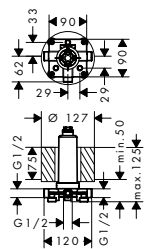

code no.
26434180