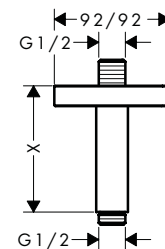

Overview variants

length (mm)	shape	finish	code no.
300	round	Chrome	26433000
		Matt Black NEW	26433670
		AXOR FinishPlus*	26433XXX
100	round	Chrome	26432000
		Matt Black NEW	26432670
		AXOR FinishPlus*	26432XXX
300	square	Chrome NEW	26438000
		Matt Black NEW	26438670
		AXOR FinishPlus*	26438XXX
100	square	Chrome NEW	26437000
		Matt Black NEW	26437670
		AXOR FinishPlus*	26437XXX
300	softsquare	Chrome NEW	26966000
		Matt Black NEW	26966670
		AXOR FinishPlus*	26966XXX
100	softsquare	Chrome NEW	26965000
		Matt Black NEW	26965670
		AXOR FinishPlus*	26965XXX