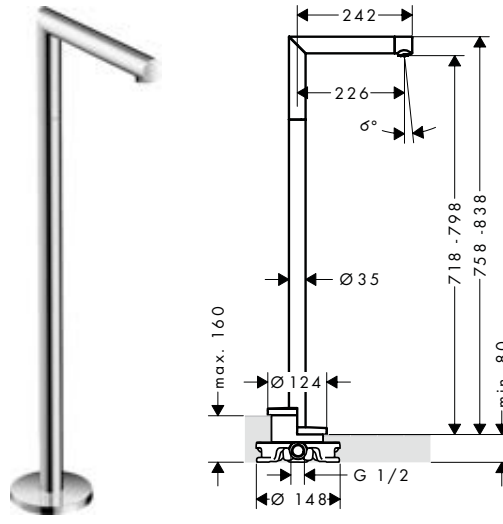

Bath spouts floor-standing

Features of all variants

/ 1 function
/ connection type: basic set

/ projection: 226 mm
/ free-standing installation

/ maximum flow rate at 3 bar: 18 l/min
/ spray type: normal spray

Technologies

Overview variants

version	finish	code no.
curved	Chrome	38412000
	Matt Black	38412670
	Brushed Nickel	38412820
	AXOR FinishPlus*	38412XXX
straight	Chrome	45412000
	Brushed Nickel	45412820
	AXOR FinishPlus*	45412XXX

Required parts:		LVI-nro	code no.
	Basic set for mixers floor-standing	6350115	10452180
Optional parts:		LVI-nro	code no.
	Sealing foil for basic set bath mixer floor-standing	6350114	96441000

* AXOR FinishPlus: For further AXOR FinishPlus surfaces please see the AXOR FinishPlus overview on page 22.