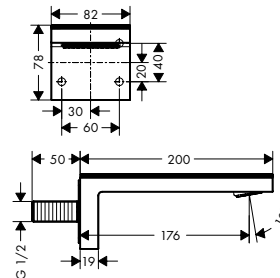

without plate

Technologies

Overview variants

cover	finish	code no.
with plate	Chrome/Mirror Glass	47410000
	Chrome/Black Glass	47410600
without plate	Chrome	47412000
	AXOR FinishPlus*	47412XXX

Consisting of:

Bath spout without plate

Included in Code no.

47410XXX 47412XXX

Plate 200 Glass

47410XXX 47900XXX

Plates metal

Features of all variants

/ material: metal

/ removable