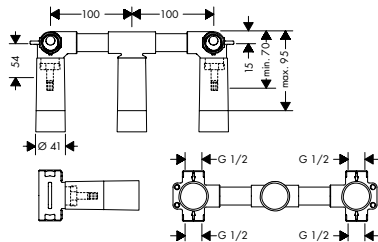

LVI-nro

code no.

6150355

10303180

Optional parts:

LVI-nro

code no.

Seal

6150354

96383000

Extension set 25 mm for basic set for 3-hole basin mixer wall-mounted

96259000

Extension set 25 mm for basic set for 3-hole basin mixer wall-mounted

Features

/ connection dimension: DN15

/ extension length: 25 mm

code no.

96259000