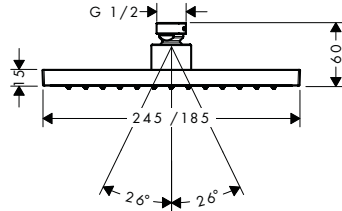

AXOR ShowerSolutions Overhead showers 1jet

Features of all variants

/ shower head size: 245 x 185 mm
/ spray type: Rain
/ ball-joint: overhead shower angle adjustable

/ material spray disc: metal
/ overhead shower removable for cleaning
/ installation: ceiling or wall

/ connection thread G 1/2
/ suitable for continuous flow water heaters

Sustainability

Technologies

Spray types

Overview variants

	max. flow rate at 3 bar (l/min)	min. flow pressure (bar)	finish	code no.
	7.4	0.8	Chrome NEW 35374000	
			Matt Black NEW 35374670	
			AXOR FinishPlus* 35374XXX	
	5.2	0.6	Chrome NEW 35387000	
			Matt Black NEW 35387670	
			AXOR FinishPlus* 35387XXX	
	10.1	0.8	Chrome NEW 35373000	
			Matt Black NEW 35373670	
			AXOR FinishPlus* 35373XXX	

Required parts (choose one):	finish	code no.
Shower arm 390 mm square	Chrome NEW 26436000	
	Matt Black NEW 26436670	
	AXOR FinishPlus* 26436XXX	
Ceiling connector 100 mm square	Chrome NEW 26437000	
	Matt Black NEW 26437670	
	AXOR FinishPlus* 26437XXX	
Ceiling connector 300 mm square	Chrome NEW 26438000	
	Matt Black NEW 26438670	
	AXOR FinishPlus* 26438XXX	
Shower arm 390 mm softsquare	Chrome NEW 26967000	
	Matt Black NEW 26967670	
	AXOR FinishPlus* 26967XXX	
Ceiling connector 100 mm softsquare	Chrome NEW 26965000	
	Matt Black NEW 26965670	
	AXOR FinishPlus* 26965XXX	
Ceiling connector 300 mm softsquare	Chrome NEW 26966000	
	Matt Black NEW 26966670	
	AXOR FinishPlus* 26966XXX	

Measurements within scale drawings are in mm.

Technical specifications and units of measure are subject to change.