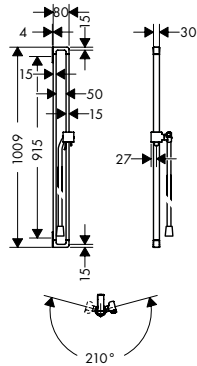

AXOR Citterio E Shower bar 0.90 m with shower hose 1.60 m

Features

/ consists of: shower bar, shower hose, slider
/ pivot connector prevents hose from tangling
/ support for shower hose with conical nuts
/ hand shower holder moves sideways, up/down and pivots

/ pipe length: 1009 mm
/ bar width: 30 mm
/ profile pipe: square
/ metal hand shower holder
/ slider steplessly adjustable

/ silent inclination angle adjustment
/ wall supports of metal

finish		code no.
Chrome		36736000
Matt Black	NEW	36736670
AXOR Finish-Plus*		36736XXX

Consisting of:		Included in	Code no.
	Shower hose 160 cm	36736XXX	28276000
	Metal effect shower hose 1.60 m with conical nuts	36736XXX	28626XXX

Optional parts:		finish	code no.
	Cover for rail	Chrome	42871000
		AXOR FinishPlus*	42871XXX

AXOR Citterio Shower set 0.90 m with hand shower 120 3jet

Features

/ consists of: hand shower, shower bar, shower hose, slider
/ shower head size: 120 mm
/ spray type: Rain, RainAir, WhirlAir
/ convenient spray selection via Select button
/ inclination angle can be adjusted by 30°

/ support for shower hose with conical nuts
/ maximum flow rate at 3 bar: 16 l/min
/ minimum flow pressure: 1 bar
/ operating pressure: min. 1 bar/max. 6 bar
/ pivot connector prevents hose from tangling
/ wall mounting: screw fastening

/ wall supports of metal
/ pipe length: 969 mm
/ shower bar diameter: 22 mm
/ profile pipe: round
/ drilling distance 915 mm