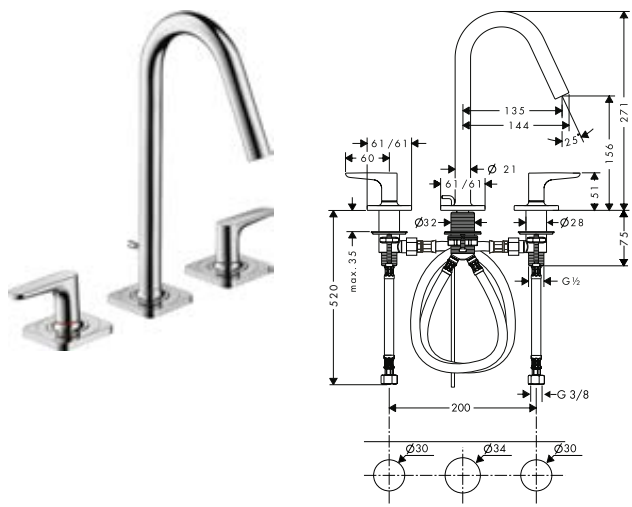

3-hole basin mixer 160 with lever handles, escutcheons and pop-up waste set

Features

/ consists of: 3-hole basin mixer, waste set
/ ComfortZone 160
/ projection: 135 mm
/ spout height: 156 mm

/ spray type: normal spray
/ maximum flow rate at 3 bar: 5 l/min
/ ceramic valves hot/cold 90°
/ suitable for continuous flow water heaters

/ pop-up waste set G 1 1/4
/ connection type: G 3/8 connections
/ connection dimension: DN15

Sustainability

Technologies

finish	LVI-nro	code no.
● Chrome	6150564	34133000
● AXOR FinishPlus*		34133XXX

Optional parts: code no.

Hose extension set for 3-hole basin mixer	38959000

3-hole basin mixers for concealed installation wall-mounted with escutcheons

Features of all variants

/ consists of: 3-hole basin mixer for concealed installation wall-mounted, waste set
/ spray type: normal spray

/ maximum flow rate at 3 bar: 5 l/min
/ ceramic valves hot/cold 90°
/ suitable for continuous flow water heaters

/ non-closing waste set
/ connection type: basic set
/ connection dimension: DN15

166

226

Sustainability

Technologies

Overview variants

projection (mm)	finish	LVI-nro	code no.
166	● Chrome	6150565	34313000
	● AXOR FinishPlus*		34313XXX
226	● Chrome	6150566	34315000
	● AXOR FinishPlus*		34315XXX

Required parts: LVI-nro code no.

Basic set for 3-hole basin mixer for concealed installation wall-mounted	6150355 10303180