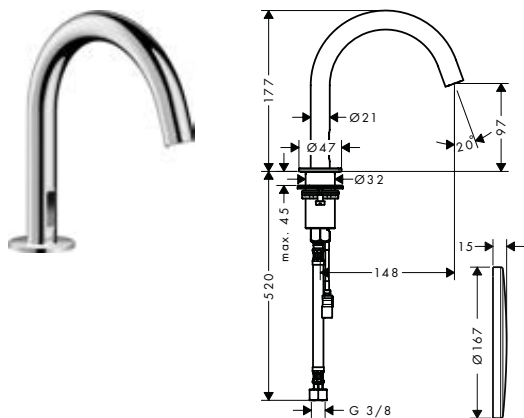

AXOR Uno Electronic basin mixer with temperature pre-adjustment with mains connection 230 V

Features

- / ComfortZone 100
- / projection: 148 mm
- / spray type: normal spray
- / maximum flow rate at 3 bar: 3,5 l/min
- / temperature adjustable via basic set
- / suitable for continous flow water heaters
- / infrared sensor technology
- / automatic environmental adjustment of infrared sensor
- / adjustable optical range of infrared sensor (2 settings)
- / 230 V / 50 Hz mains connection
- / running time: 10 s
- / hygiene rinse activatable (automatic water flow)
- / frequency of hygiene rinse: 24 h
- / flushing time hygiene rinse: 10 s
- / permanent rinse activatable (single water flow for 180 seconds, suitable for thermal disinfection)
- / cleaning mode: manual water stop for washbasin cleaning
- / connection dimension: DN15
- / dirt filters in the connection hoses

Sustainability

Technologies

finish	LVI-nro	code no.
Chrome	6150571	38010000
Brushed Gold Optic		38010250
Matt Black	6150815	38010670
Stainless Steel Optic		38010800
Brushed Nickel		38010820
Brushed Brass		38010950
Polished Gold Optic		38010990
AXOR FinishPlus*		38010XXX

i This product is not available in the AXOR FinishPlus surfaces Red Gold and Black Chrome.

Required parts:

	LVI-nro	code no.
AXOR Uno Basic set for electronic basin mixer	6150521	16182180