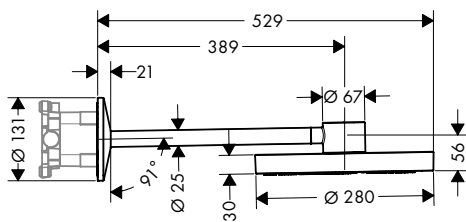

2 spray types