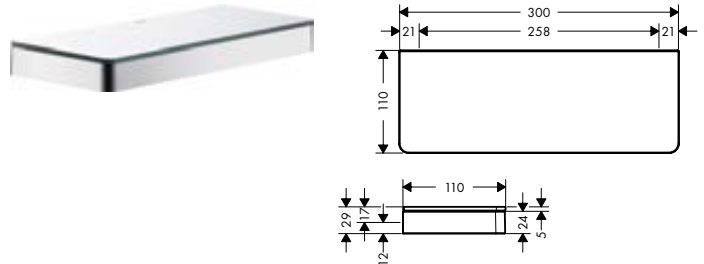

300

Overview variants

product dimensions (mm)	finish	code no.
150	Chrome	42840000
	Matt Black NEW	42840670
	AXOR FinishPlus*	42840XXX
300	Chrome	42838000
	AXOR FinishPlus*	42838XXX

Optional parts:

AXOR Universal Softsquare Adapter set

finish	code no.
Chrome	42870000
Matt Black NEW	42870670
AXOR FinishPlus*	42870XXX
Chrome	42836000
Matt Black NEW	42836670
AXOR FinishPlus*	42836XXX

AXOR Universal Softsquare Toilet paper holder with cover

AXOR Universal Softsquare Shelf 150/70 for shower

Features

/ wall-mounted
/ adapter set no.42870XXX must be used when installing on a rail
/ holder material: metal

/ material shelf: glass
/ with drain holes
/ with mounting material
/ concealed fastening

/ drilling distance: 108 mm
/ diameter drill hole: 6 mm
/ suitable for shower