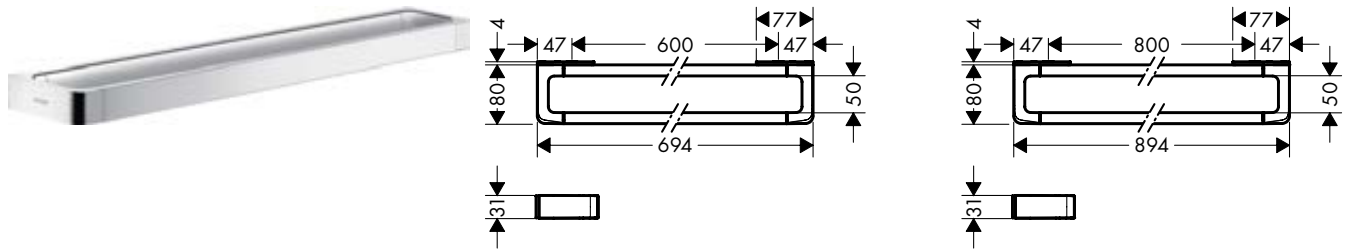

AXOR Universal Softsquare Bath towel holdes

Features of all variants

/ wall-mounted
/ material: metal
/ holder material: metal

/ fixed
/ with mounting material
/ diameter drill hole: 6 mm

/ use as a rail for accessories and bath towel holder
/ concealed fastening

600/800

Overview variants

product dimensions (mm)	finish	code no.
600	Chrome	42832000
	Satin Black	42832350
	Matt Black NEW	42832670
	AXOR FinishPlus*	42832XXX
800	Chrome	42833000
	Matt Black NEW	42833670
	AXOR FinishPlus*	42833XXX

Optional parts:

	finish	code no.
AXOR Citerio E Shower slider	Chrome AXOR FinishPlus*	92726000 92726XXX
AXOR Universal Softsquare Mounting kit for two-sided glass installation		42841000
AXOR Universal Softsquare Cover for rail	Chrome Matt Black NEW AXOR FinishPlus*	42871000 42871670 42871XXX

AXOR Universal Softsquare Shower door handle 444 mm

Features

/ material: metal
/ holder material: metal
/ fixed

/ length: 444 mm
/ with mounting material
/ thickness of glass: 6 - 12 mm

/ drilling distance: 350 mm
/ can be used simultaneously as a bath towel holder
/ concealed fastening