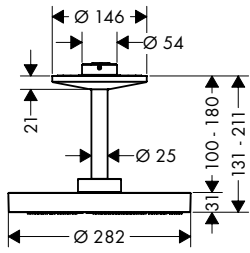

Overhead showers 2jet, 1jet with ceiling connector

Features of all variants

/ consists of: overhead shower, ceiling connector
/ shower head size: 280 mm
/ material spray disc: metal

/ brass ceiling connector
/ overhead shower removable for cleaning
/ installation: ceiling

/ connection dimension: DN15
/ suitable for continuous flow water heaters

2 spray types