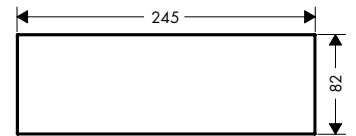

Plates Leather

Features of all variants

/ material: leather

/ removable

117

200

245

Overview variants

	length (mm)	finish	code no.
	117	● Leather	47918000
	200	● Leather	47916000
	245	● Leather	47917000

Mounting plates

Features of all variants

/ the mounting plate is required to attach an individual material to the AXOR MyEdition products without plate
/ material thickness: recommended 3-5 mm (individual material)

/ material: stainless steel
/ the corresponding AXOR MyEdition template is required for exact positioning of the individual material on the mounting plate
/ removable

/ with rubber seal for tight fit
/ not included: individual material, glue

117

200

245

Overview variants

	length (mm)	code no.
	117	47923000
	200	47921000
	245	47922000

Required parts:

	For	code no.
	Template 117 47923XXX	47924000
	Template 200 47921XXX	47925000
	Template 245 47922XXX	47926000