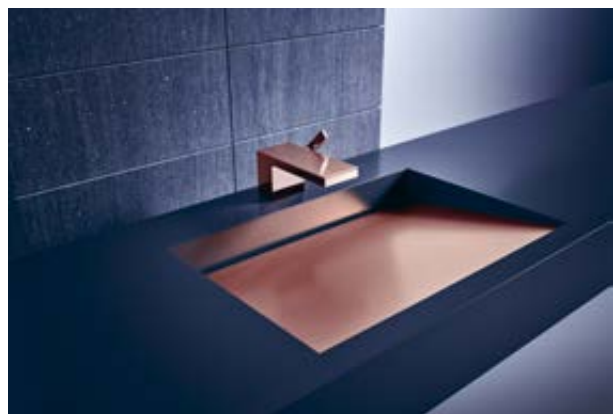

AXOR FinishPlus surfaces bring color into the bathroom. In addition to color-in-color combinations with polished or hand-brushed variants, bi-color variants can also be realized simply by exchanging the body and top.