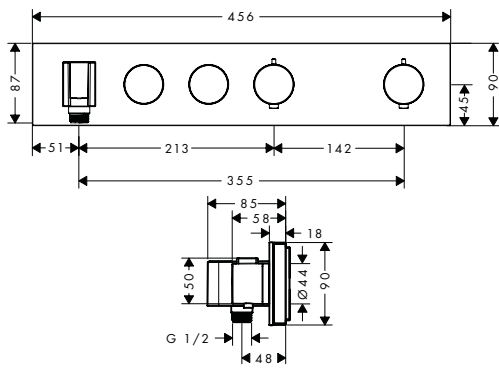

AXOR ShowerSolutions Thermostatic modules Select for concealed installation

Features of all variants

/ consists of: Thermostatic module, shower holder
/ thermostat cartridge, Start/stop valve to operate the functions
/ depending on volume flow and installation situation approx. 50% flow rate reduction and integrated shut off function

/ simultaneous use of several outlets
/ maximum flow rate at 3 bar: 26 l/min
/ min. operating pressure: 1 bar
/ max. operating pressure: 10 bar
/ safety stop at 40 °C
/ temperature limitation adjustable

/ hose nut: for shower hoses with a conical nut
/ connection type: basic set

2 functions