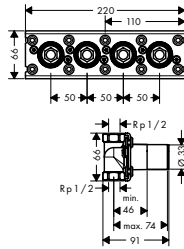

Basic set for thermostat for exposed/ concealed installation for 3 functions

Features

- / suitable for AXOR Edge Thermostat for 3 functions
- / connection dimension: Rp 1/2
- exposed/concealed installation
- / sound-decoupled installation