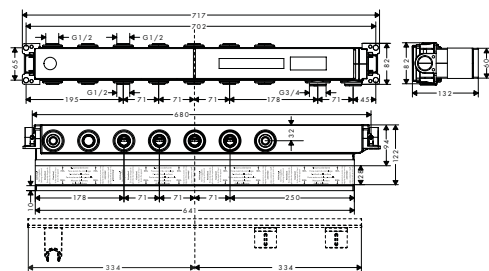

Basic set for thermostatic module Select for 4 functions

Features

/ 4 functions
/ connection thread Rp 3/4
/ connection dimension: DN15/DN20

/ horizontal installation
/ sound-decoupled installation
/ minimum mounting depth: 87 mm

/ maximum mounting depth: 122 mm

code no.

18312180

Basic set for thermostatic module Select for 5 functions

Features

/ 5 functions
/ connection thread Rp 3/4
/ connection dimension: DN15/DN20

/ horizontal installation
/ sound-decoupled installation
/ minimum mounting depth: 87 mm

/ maximum mounting depth: 122 mm

code no.

18313180

Basic set for thermostatic module 360/120 for concealed installation

Features

/ connection from left or right
/ 3 outlets can be used simultaneously
/ connection dimension: DN20
/ flow rate at free through-flow: 59 l/min

/ spindle valves
/ horizontal or vertical installation
/ sound-decoupled installation

/ in a joined installation it serves as a waterconducting unit and allows dimensionally accurate positioning

LVI-nro

code no.

6350094

10750180