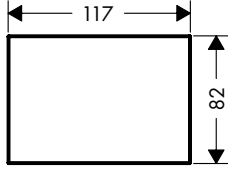

Plates glass

Features of all variants

/ material: glass

/ removable

117

200