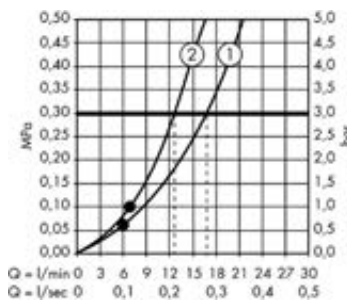

Baton hand shower 2jet
28532000

- ① Rain
- ② Mono

Function guaranteed starting at •. Consumption data is measured in practical use with the respective mixer / valve for concealed installation.