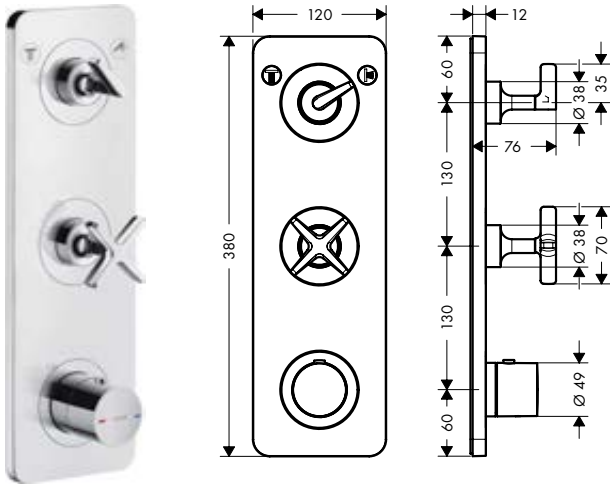

Thermostatic module 380/120 for concealed installation for 2 functions with plate

Features

/ 2 functions
/ thermostat cartridge
/ simultaneous utilization of 2 functions
/ maximum flow rate at 3 bar: 42 l/min
/ flow rate upper outlet: 42 l/min

/ flow rate lower outlet: 40 l/min
/ combination of highflow thermostat with shut-off valve and Duo diverter valve for controlling 2 consumers
/ safety stop at 40 °C

/ temperature limitation adjustable
/ connection dimension: DN20
/ connection type: basic set

finish		code no.
Chrome		36703000
Mat Black	NEW	36703670
AXOR FinishPlus*		36703XXX

Required parts:

Basic set for thermostatic module
380/120 for concealed installation for
2 functions

code no.

36701180