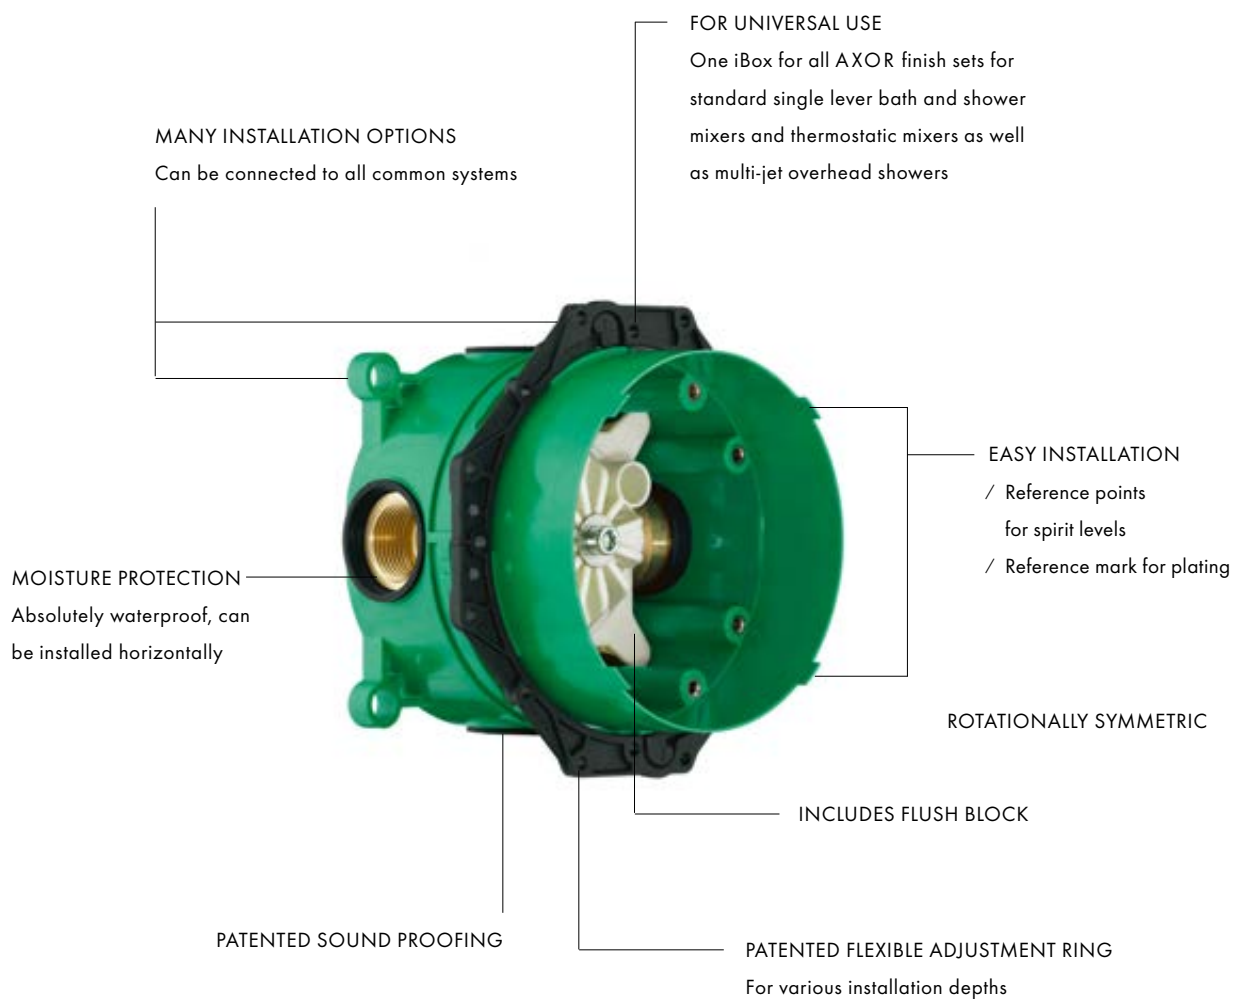

Learn more about AXOR basic sets, waste sets and overflow sets:

<https://www.axor-design.com/fi>

iBox universal: Utterly convincing

AXOR stands for perfection in every dimension. One example: iBox universal. One basic set for numerous types of concealed installations. Uncompromising, reliable and definitely easy to install.