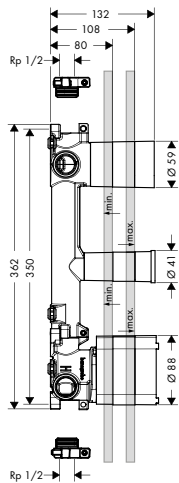

2 functions