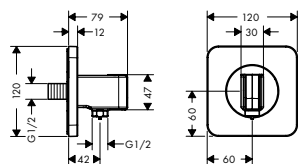

AXOR ShowerSolutions Porter units

Overview variants

shape	finish	LVI-nro	code no.
round	Chrome		36733000
	Matt Black NEW		36733670
	AXOR Finish-Plus*		36733XXX
square	Chrome		36734000
	Matt Black NEW		36734670
	AXOR Finish-Plus*		36734XXX
softsquare	Chrome	6551013	11626000
	Matt Black NEW		11626670
	AXOR Finish-Plus*		11626XXX

AXOR Citterio E Porter unit 120/120 softsquare

Features

- / integrated support function
- / metal connection angle
- / non-return valve
- / connection type: G 1/2

- / in a joined installation (10 mm distance) we recommend for perfect handling only the horizontal installation
- / in a joined installation (10 mm distance), the basic set no.28486180 must be used

- / in a freely-arranged installation (distance greater than 10 mm), no basic set is required
- / for shower hoses with a conical nut

finish	code no.
Chrome	36724000
Matt Black NEW	36724670
AXOR FinishPlus*	36724XXX

Optional parts:

Basic set for shower module 120/120 for concealed installation

LVI-nro	code no.
6559016	28486180