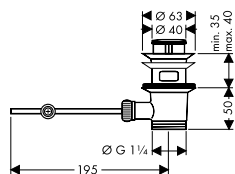

Waste set pop-up for basin and bidet mixers

Features

/ operation via pull-rod
/ for basins with overflow hole

/ drain plug material brass
/ connection dimension G 1 1/4

/ with overflow

finish	code no.
● Chrome	51302000
● AXOR FinishPlus*	51302XXX

Waste set push-open for basin and bidet mixers

Features

/ operation with pressure plug
/ for basins with overflow hole

/ drain plug material brass
/ connection dimension G 1 1/4

/ with overflow