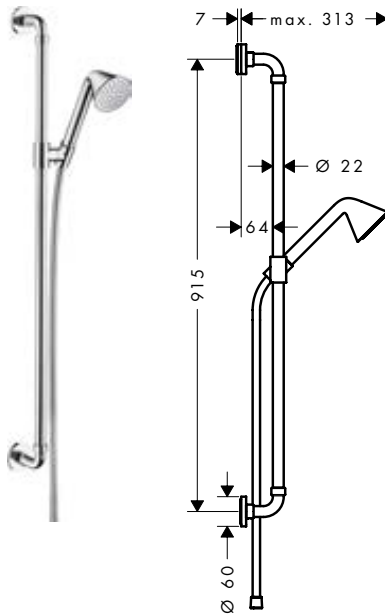

AXOR Showers/Front Shower set 0.90 m with hand shower 85 1jet EcoSmart

Features

- / consists of: hand shower, shower bar, shower hose, slider
- / shower head size: 85 mm
- / spray type: Rain
- / support for shower hose with conical nuts

- / maximum flow rate at 3 bar: 9 l/min
- / minimum flow pressure: 1 bar
- / operating pressure: min. 1 bar/max. 6 bar
- / pivot connector prevents hose from tangling
- / wall mounting: screw fastening

- / wall supports of metal
- / pipe length: 1065 mm
- / shower bar diameter: 22 mm
- / profile pipe: round
- / drilling distance 915 mm

Sustainability

Technologies

Spray types

finish	code no.
Chrome	26023000
AXOR FinishPlus*	26023XXX

Consisting of:		Included in	Code no.	
	Hand shower 85 1jet	26023XXX	26025XXX	
	Metal effect shower hose 1.60 m with conical nuts	26023XXX	28626XXX	
Optional parts:		finish	LVI-nro	code no.
	Wall bar spacer for Croma 100 Show-erpipe	Chrome	6454159	95239000

* AXOR FinishPlus: For further AXOR FinishPlus surfaces please see the AXOR FinishPlus overview on page 22.