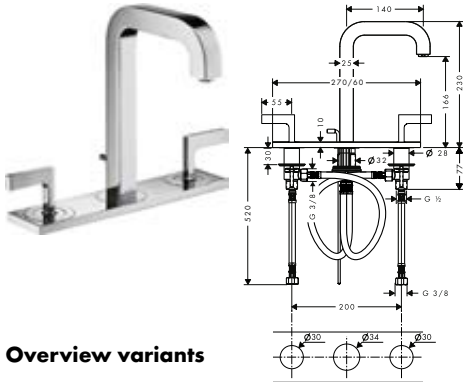

3-hole basin mixers with plate

Features of all variants

/ consists of: 3-hole basin mixer, waste set
/ ComfortZone 170
/ projection: 140 mm
/ spout height: 166 mm

/ spray type: normal spray
/ maximum flow rate at 3 bar: 5 l/min
/ suitable for continuous flow water heaters
/ pop-up waste set G 1¼

/ connection type: G ¾ connections
/ connection dimension: DN15
/ for use only at flat, plain surfaces

lever handle