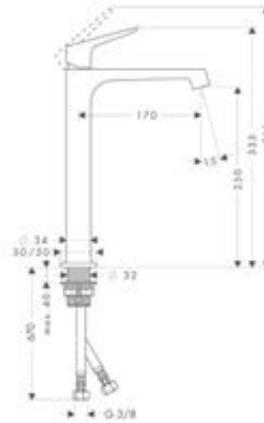

Single lever basin mixers

Features of all variants

/ consists of: single lever basin mixer, waste set
/ maximum flow rate at 3 bar: 5 l/min
/ ceramic cartridge

/ temperature limitation adjustable
/ suitable for continuous flow water heaters
/ connection type: G 3/8 connections

/ connection dimension: DN15

100

250

Sustainability

Technologies

Overview variants

ComfortZone	projection (mm)	spout height (mm)	waste set	for wash bowls	finish	LVI-nro	code no.
100	128	100	pop-up		Chrome AXOR FinishPlus*	6150786	34013000 34013XXX
100	128	100	non-closing		Chrome AXOR FinishPlus*	6150787	34018000 34018XXX
250	170	250	non-closing	■	Chrome AXOR FinishPlus*		34127000 34127XXX

Single lever basin mixers for concealed installation wall-mounted with plate

Features of all variants

/ consists of: single lever basin mixer for concealed installation wall-mounted, waste set
/ spray type: normal spray
/ maximum flow rate at 3 bar: 5 l/min

/ ceramic cartridge
/ temperature limitation adjustable
/ suitable for continuous flow water heaters
/ non-closing waste set

/ connection type: basic set
/ connection dimension: DN15
/ handle can be positioned on the right or left, depending on the basic set installation

167

227

Sustainability

Technologies

Overview variants

	projection (mm)	finish	LVI-nro	code no.
	167	Chrome AXOR FinishPlus*	6150242	34112000 34112XXX
	227	Chrome AXOR FinishPlus*	6150244	34115000 34115XXX