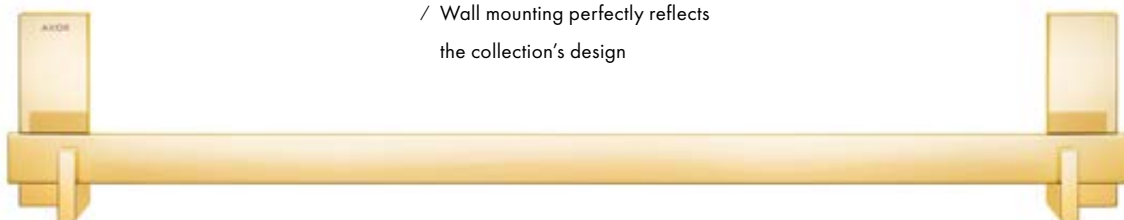

BATH TOWEL BAR

- / Wall mounting perfectly reflects
  the collection's design