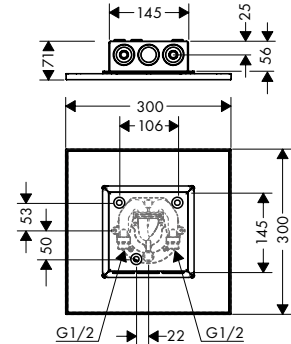

250/250

Technologies

Spray types

Overview variants

shower head size	number of sprays	spray types	max. flow rate at 3 bar (l/min)	min. flow pressure (bar)	finish	code no.
300/300	1	PowderRain	18.1	1.8	Chrome	35317000
					Polished Black Chrome	35317330
					AXOR FinishPlus*	35317XXX
300/300	2	PowderRain, Intense PowderRain	17	1.5	Chrome	35321000
					AXOR FinishPlus*	35321XXX
250/250	1	PowderRain	18.1	1.8	Chrome	35309000
					AXOR FinishPlus*	35309XXX
250/250	2	PowderRain, Intense PowderRain	17	1.5	Chrome	35313000
					AXOR FinishPlus*	35313XXX

Required parts:

Basic set for overhead shower ceiling

code no.

35363180