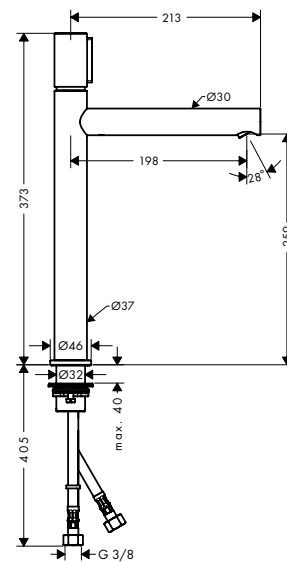

260

Sustainability

Technologies

Overview variants

ComfortZone	projection (mm)	spout height (mm)	waste set	for wash bowls	finish	LVI-nro	code no.
80	108	79	non-closing	-	Chrome	6150641	45015000
					Brushed Nickel	6150642	45015820
					AXOR FinishPlus*		45015XXX
110	123	109	pop-up	-	Chrome	6150629	45010000
					Brushed Nickel	6150630	45010820
					AXOR FinishPlus*		45010XXX
110	123	109	non-closing	-	Chrome	6150632	45012000
					Brushed Nickel	6150633	45012820
					AXOR FinishPlus*		45012XXX
200	198	199	non-closing	■	Chrome	6150635	45013000
					Brushed Nickel	6150636	45013820
					AXOR FinishPlus*		45013XXX
260	198	259	non-closing	■	Chrome	6150638	45014000
					Brushed Nickel	6150639	45014820
					AXOR FinishPlus*		45014XXX

* AXOR FinishPlus: For further AXOR FinishPlus surfaces please see the AXOR FinishPlus overview on page 22.