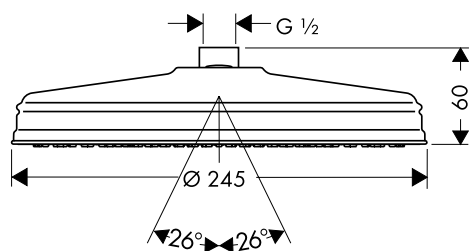

Overhead showers 1jet

Features of all variants

/ spray type: RainAir
/ ball-joint: overhead shower angle adjustable
/ material spray disc: metal

/ minimum flow pressure: 1,5 bar
/ spray disc removable for cleaning
/ installation: ceiling or wall

/ connection thread G 1/2
/ connection dimension: DN15
/ suitable for continuous flow water heaters

240