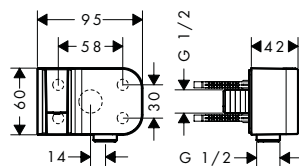

AXOR One Porter unit

Features

- / for hoses with cylindrical nuts
- / metal
- / connection type: G 1/2
- / integrated support function
- / non-return valve