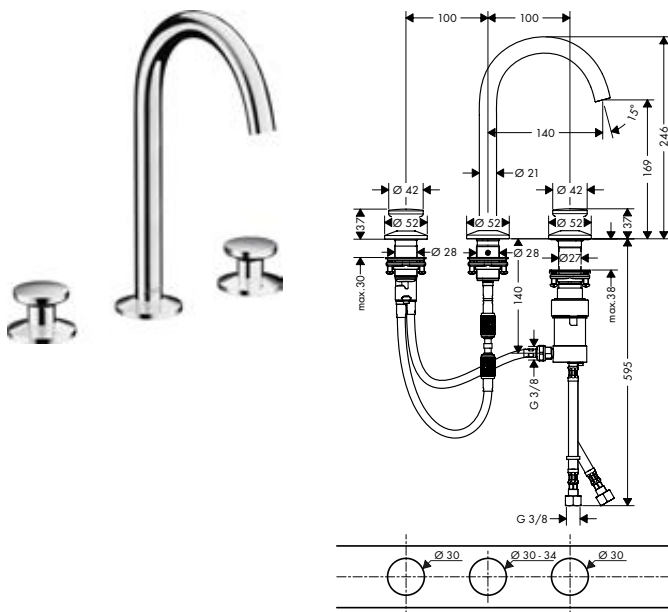

- / maximum flow rate at 3 bar: 5 l/min
- / right handle: Select cartridge with temperature control
- / left handle: volume control
- / temperature limitation adjustable

- / suitable for continuous flow water heaters
- / push-open waste set G 1 1/4
- / material waste set: metal
- / connection type: G 3/8 connections
- / connection dimension: DN15