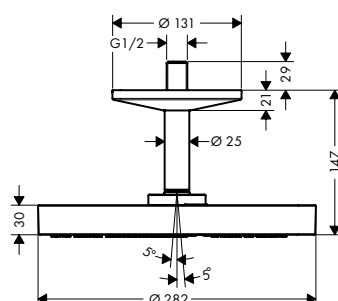

Overview variants

number of sprays	spray types	max. flow rate at 3 bar (l/min)	min. flow pressure (bar)	length ceiling connector	finish	available from	code no.	
2	PowderRain, Rain	12.5	1.5	180	Chrome		48494000	
					Matt Black		48494670	
					Matt White	NEW	Q2/2023	48494700
					AXOR FinishPlus*		48494XXX	
1	PowderRain and Rain in combination	12.2	1.4	117	Chrome		48493000	
					Matt Black		48493670	
					Matt White	NEW	Q2/2023	48493700
					AXOR FinishPlus*		48493XXX	

Required parts:		For	finish	available from	code no.	
	Basic set for overhead shower with ceiling connector	48494XXX			26434180	
Optional parts:		For	finish	available from	code no.	
	Ceiling connector 300 mm for overhead shower 280 2jet	48494XXX	Chrome		48496000	
			Matt Black		48496670	
			Matt White	NEW	Q2/2023	48496700
			AXOR FinishPlus*		48496XXX	
	Ceiling connector 300 mm for overhead shower 280 1jet	48493XXX	Chrome		48495000	
			Matt Black		48495670	
			Matt White	NEW	Q2/2023	48495700
			AXOR FinishPlus*		48495XXX	

* AXOR FinishPlus: For further AXOR FinishPlus surfaces please see the AXOR FinishPlus overview on page 22.