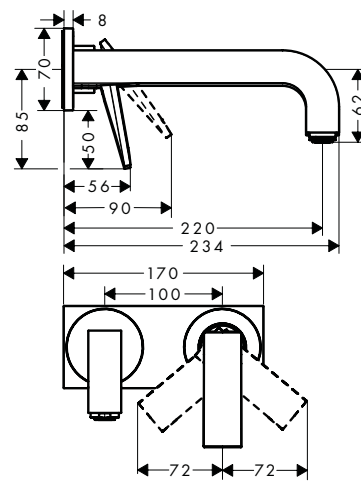

/ connection dimension: DN15
 / handle can be positioned on the right or left, depending on the basic set installation

160

220

220 rhombic cut

Sustainability

Technologies

Overview variants

projection (mm)	handle version	structure element	finish	LVI-nro	code no.
160	pin	without structure	Chrome	6150264	39112000
			AXOR FinishPlus*		39112XXX
220	pin	without structure	Chrome	6150266	39115000
			AXOR FinishPlus*		39115XXX
220	lever	without structure	Chrome	6150825	39119000
			AXOR FinishPlus*		39119XXX
220	lever	rhombic cut	Chrome	6150828	39171000
			AXOR FinishPlus*		39171XXX