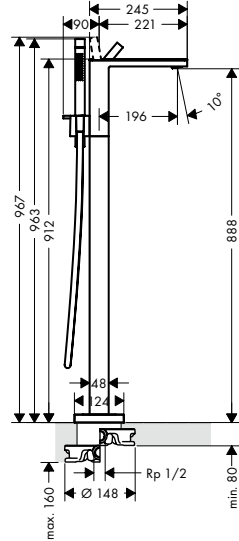

without plate

Technologies

Spray types

Overview variants

cover	finish	code no.
with plate	Chrome/Mirror Glass	47440000
	Chrome/Black Glass	47440600
without plate	Chrome	47442000
	AXOR FinishPlus*	47442XXX

Consisting of:

	Included in	Code no.
Single lever bath mixer floor-standing without plate	47440XXX	47442XXX
Plate 245 Glass	47440XXX	47901XXX
Metal effect shower hose 1.25 m with cylindrical nuts	47440XXX 47442XXX	28282XXX
Baton hand shower 2jet	47440XXX 47442XXX	28532XXX

Required parts:

	LVI-nro	code no.
Basic set for mixers floor-standing	6350115	10452180

Optional parts:

	LVI-nro	code no.
Sealing foil for basic set bath mixer floor-standing	6350114	96441000