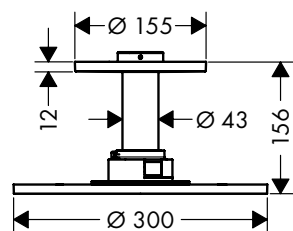

AXOR ShowerSolutions Overhead showers 2jet, 1jet with ceiling connector

Features of all variants

/ consists of: overhead shower, ceiling connector
/ dynamic spray nozzles move out while using
/ material spray disc: metal
/ brass ceiling connector

/ ceiling connection length: 100 mm
/ overhead shower removable for cleaning
/ ServiceCard with sieve can be removed without tools for cleaning purpose

/ installation: ceiling
/ connection dimension: DN15
/ connection type: basic set
/ suitable for continuous flow water heaters

300