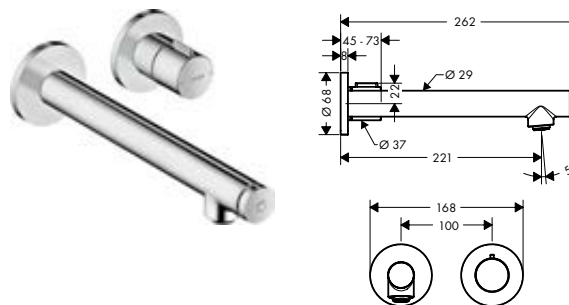

Single lever basin mixer 240 with loop handle and pop-up waste set

Features

/ consists of: single lever basin mixer, waste set
/ ComfortZone 240
/ projection: 174 mm
/ spout height: 238 mm
/ swivel range 115°

/ spray type: normal spray
/ maximum flow rate at 3 bar: 5 l/min
/ ceramic cartridge
/ temperature limitation adjustable
/ suitable for continuous flow water heaters

/ pop-up waste set G 1 1/4
/ connection type: G 3/8 connections
/ connection dimension: DN15

Sustainability

Technologies

finish	LVI-nro	code no.
Chrome	6150587	38036000
Brushed Nickel	6150588	38036820
AXOR FinishPlus*		38036XXX

Basin mixers for concealed installation wall-mounted Select

Features of all variants

/ consists of: basin mixer for concealed installation wall-mounted, waste set
/ spray type: normal spray
/ maximum flow rate at 3 bar: 5 l/min

/ Start/stop valve to operate the functions
/ separation of temperature control and open/close
/ suitable for continuous flow water heaters
/ non-closing waste set

/ connection type: basic set
/ connection dimension: DN15
/ handle can be positioned on the right or left, depending on the basic set installation

158

221

Sustainability

Technologies

Overview variants

projection (mm)	finish	LVI-nro	code no.
158	Chrome	6150652	45112000
	Brushed Nickel	6150653	45112820
	AXOR FinishPlus*		45112XXX
221	Chrome	6150655	45113000
	Brushed Nickel	6150656	45113820
	AXOR FinishPlus*		45113XXX

Required parts:

Basic set for single lever basin mixer for concealed installation wall-mounted

LVI-nro	code no.
6150516	13623180