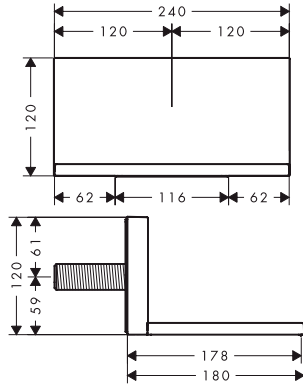

AXOR ShowerSolutions Flood spout 240/120 for concealed installation

Features

/ 1 function
/ projection: 180 mm

/ when positioning the spout between waterconducting parts (no.10751000, no.10755000, no.10972000, no.10651000, no.28491000, no.40872000, no.40873000) in joined installation (10 mm distance) it is recommended to use basic set no.10941180

/ can be used as bath spout or flood shower
/ maximum flow rate at 3 bar: 19 l/min
/ connection dimension: DN20
/ spray type: wide flood jet

finish	code no.
Chrome	10942000
AXOR FinishPlus*	10942XXX

Technologies

Spray types

Required parts (choose one):

Basic set for flood spout 240/120 for concealed installation

code no.

10941180

AXOR LampShower/Nendo LampShower 275 1jet with ceiling connector

Features

/ consists of: overhead shower, ceiling connector
/ shower head size: 275 mm
/ spray type: Rain
/ ball-joint: overhead shower angle adjustable
/ material spray disc: metal
/ brass ceiling connector
/ ceiling connection length: 120 mm
/ maximum flow rate at 3 bar: 18 l/min
/ flow rate Rain spray (at 3 bar): 18 l/min
/ minimum flow pressure: 2 bar

/ spray zones: special spray image from placed inside spray nozzles on the inner diameter
/ spray disc removable for cleaning
/ installation: ceiling
/ connection thread G 1/2
/ connection dimension: DN15
/ with integrated lighting
/ illuminant: LED
/ power supply: 12 V

/ transformer power supply for concealed installation 12 V, 18 W
/ input voltage: 100 - 240 V AC / 50 / 60 Hz
/ output voltage: 12 V - DC
/ colour temperature: 2700 K
/ energy efficiency class: contains a light source of energy efficiency class G
/ not suitable for continuous flow water heaters
/ TÜV certified