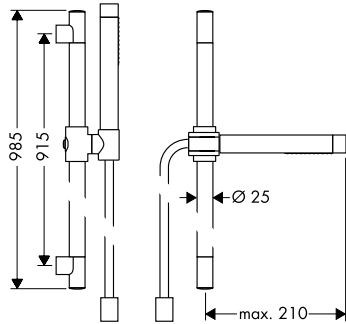

AXOR Starck Shower sets 2jet, 1jet

Features of all variants

/ consists of: baton hand shower, shower bar, shower hose, slider
/ shower head size: 70 mm
/ minimum flow pressure: 1 bar
/ operating pressure: min. 1 bar/max. 6 bar

/ shower hose with cylindrical nut on both ends
/ pivot connector prevents hose from tangling
/ wall mounting: screw fastening
/ wall supports made of plastic
/ pipe length: 985 mm

/ shower bar diameter: 25 mm
/ profile pipe: round
/ drilling distance 915 mm

2 spray types

1 spray type