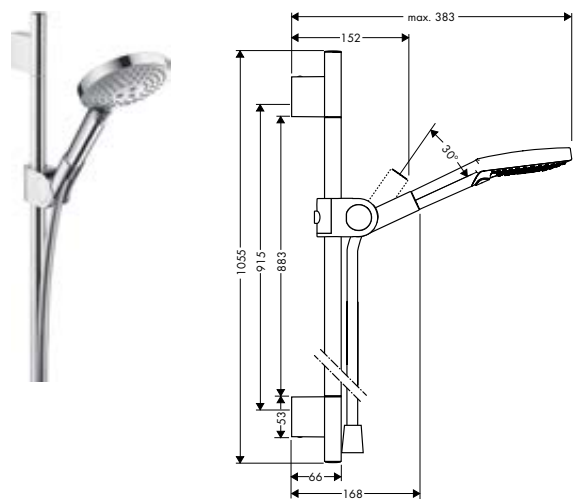

AXOR Uno Shower set 0.90 m with hand shower 120 3jet

Features

/ consists of: hand shower, shower bar, shower hose, slider
/ shower head size: 120 mm
/ spray type: Rain, RainAir, WhirlAir
/ convenient spray selection via Select button
/ inclination angle can be adjusted by 30°

/ wall bar 0.90 m
/ support for shower hose with conical nuts
/ maximum flow rate at 3 bar: 15 l/min
/ minimum flow pressure: 1 bar
/ operating pressure: min. 1 bar/max. 10 bar
/ pivot connector prevents hose from tangling

/ wall mounting: screw fastening
/ wall supports of metal
/ pipe length: 1055 mm
/ profile pipe: round
/ drilling distance 915 mm

Technologies

Spray types

finish	code no.
Chrome	27987000
AXOR FinishPlus*	27987XXX

Consisting of:

	Included in	Code no.
Hand shower 120 3jet	27987XXX	26050XXX
Metal effect shower hose 1.60 m with conical nuts	27987XXX	28626XXX

Optional parts:

	finish	LVI-nro	code no.
Wall bar spacer	Light Grey	6559112	96397000
Corner fitting set	Chrome	6559111	28693000
	AXOR FinishPlus*		28693XXX

AXOR Uno Shower bar 0.90 m with shower hose 1.60 m

Features

/ consists of: shower bar, shower hose, slider
/ pipe length: 1055 mm
/ shower bar diameter: 22 mm

/ profile pipe: round
/ metal hand shower holder
/ hand shower holder with locking mechanism

/ slider steplessly adjustable