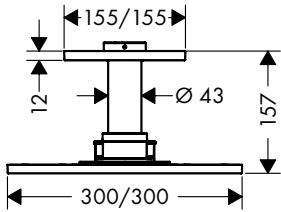

AXOR ShowerSolutions Overhead showers 2jet, 1jet with ceiling connector

Features of all variants

/ consists of: overhead shower, ceiling connector
/ dynamic spray nozzles move out while using
/ material spray disc: metal
/ brass ceiling connector

/ ceiling connection length: 100 mm
/ overhead shower removable for cleaning
/ ServiceCard with sieve can be removed without tools for cleaning purpose

/ installation: ceiling
/ connection dimension: DN15
/ connection type: basic set
/ suitable for continuous flow water heaters

300/300