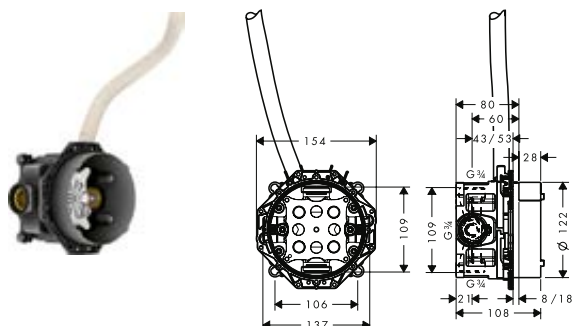

AXOR Uno Basic set for electronic basin mixer

Features

- / connection dimension: DN20

	LVI-nro	code no.
	6150521	16182180