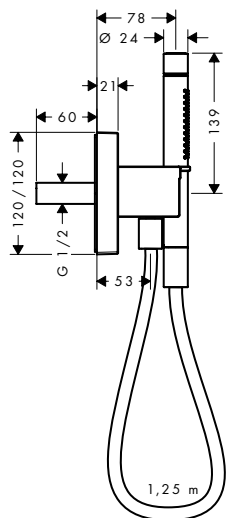

Porter unit 120/120 with baton hand shower 2jet and shower hose

Features

- / consists of: porter unit, baton hand shower, shower holder, shower hose
- / shower head size: 68 x 24 mm
- / integrated support function
- / spray type: Rain, Mono
- / maximum flow rate at 3 bar: 16,2 l/min
- / minimum flow pressure: 1 bar
- / operating pressure: min. 1 bar/max. 10 bar
- / for shower hoses with conical or cylindrical nut on both sides
- / with non-return valve
- / wall mounting: screw fastening
- / rinseable screen seal
- / in a joined installation (10 mm distance), the basic set no.28486180 must be used
- / in a joined installation (10 mm distance) we recommend for perfect handling only the horizontal installation
- / in a freely-arranged installation (distance greater than 10 mm), no basic set is required

Spray types

finish	LVI-nro	code no.
Chrome	6559475	12626000
AXOR FinishPlus*		12626XXX

Consisting of:

Metal effect shower hose 1.25 m with cylindrical nuts

Included in Code no.

12626XXX 28282XXX

Optional parts:

Basic set for shower module 120/120 for concealed installation

LVI-nro code no.

6559016 28486180

Shower holder round

Features

- / fixed holding position
- / for hoses with conical nut
- / material: metal

finish	LVI-nro	code no.
Chrome	6555616	39525000
AXOR FinishPlus*		39525XXX

* AXOR FinishPlus: For further AXOR FinishPlus surfaces please see the AXOR FinishPlus overview on page 22.