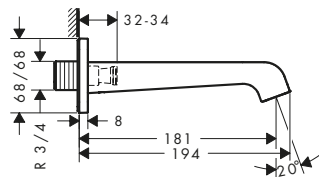

finish	code no.
Chrome	36425000
Matt Black	NEW 36425670
AXOR FinishPlus*	36425XXX

Optional parts:

Optional parts:	LVI-nro	code no.
Socket for G1/2 connection	6559875	95626000