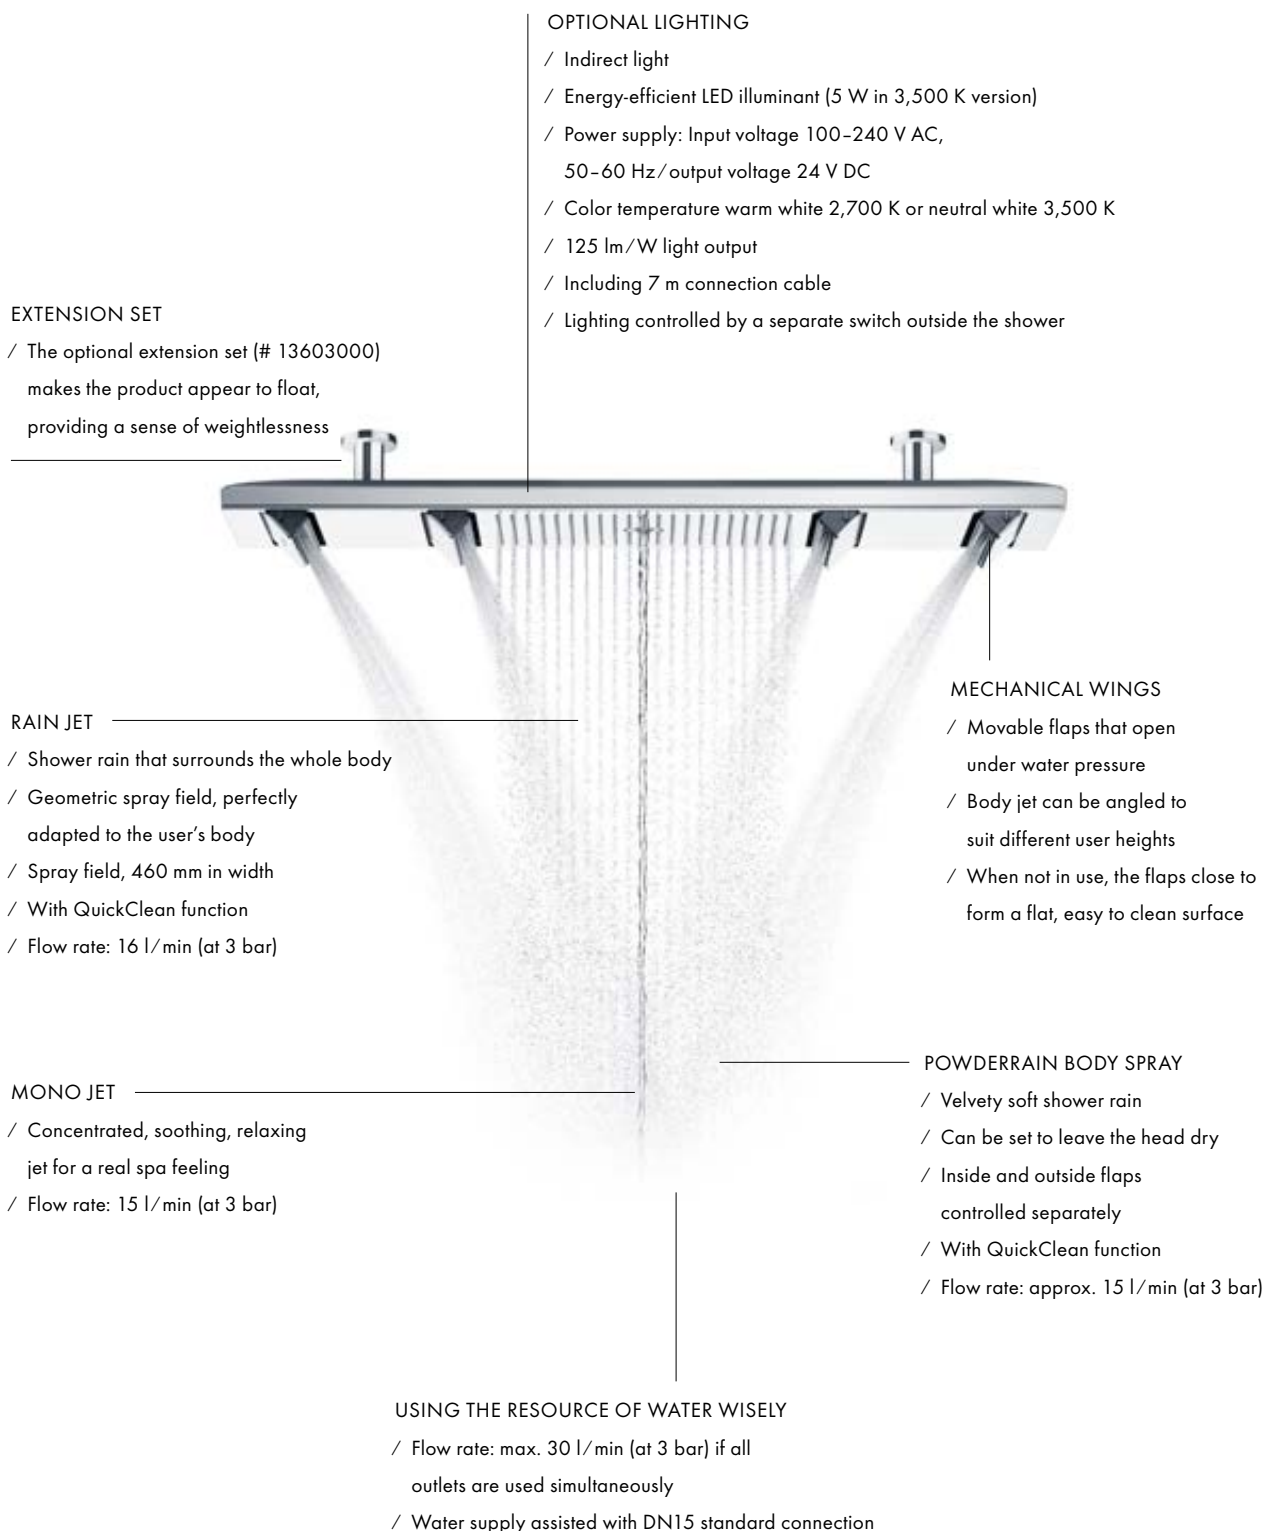

Purist design combined with a fascinating water experience in the shower

Purist design – based on the circle and square – characterizes the circular version of the AXOR overhead showers with diameters of 250 mm and 300 mm and the square versions of 250/250 mm and 300/300 mm. All versions are made for universal use and are compatible with every luxury shower **design**. Clear geometric forms with flat surfaces are the style-defining element throughout – from the spray disc to the ceiling or wall cover plate. Made of high-quality metal – with a bright Chrome surface or finished with one of the many special AXOR FinishPlus surfaces – the showers are perfect design elements for the bathroom. Inside: a technical masterpiece. The specially developed spray nozzles only become visible when the water is on and disappear again when the shower is switched off. This technology is based on water pressure and functions without any additional mechanism.