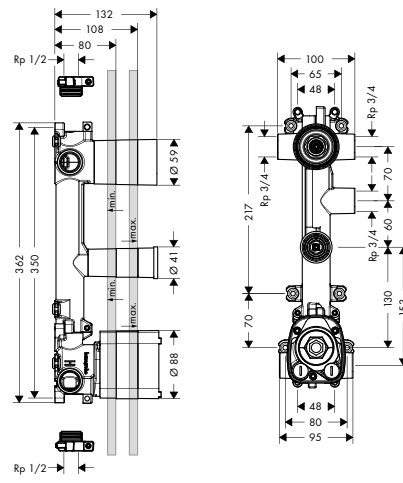

3 functions

Overview variants

number of functions	code no.
2 functions	36701180
3 functions	36708180