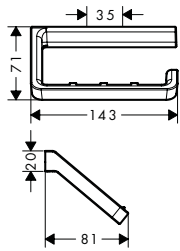

AXOR Universal Softsquare Toilet paper holders

Features of all variants

/ wall-mounted
/ with mounting material

/ concealed fastening
/ drilling distance: 35 mm

/ diameter drill hole: 6 mm

without cover