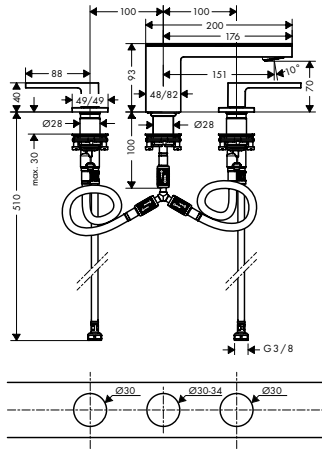

/ suitable for continuous flow water heaters
 / push-open waste set G 1 ¼
 / connection type: G ¾ connections
 / connection dimension: DN15

70 with plate

70 without plate

Sustainability

Technologies

Overview variants