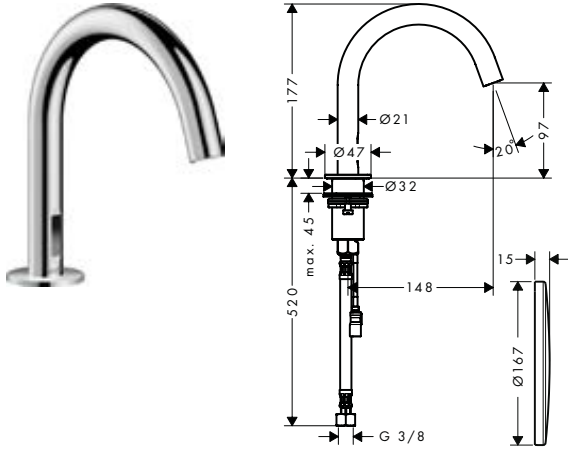

Electronic basin mixer with temperature pre-adjustment with mains connection 230 V

Features

- / ComfortZone 100
- / projection: 148 mm
- / spray type: normal spray
- / maximum flow rate at 3 bar: 3,5 l/min
- / temperature adjustable via basic set
- / suitable for continuous flow water heaters
- / infrared sensor technology

- / automatic environmental adjustment of infrared sensor
- / adjustable optical range of infrared sensor (2 settings)
- / 230 V / 50 Hz mains connection
- / running time: 10 s
- / hygiene rinse activatable (automatic water flow)
- / frequency of hygiene rinse: 24 h

- / flushing time hygiene rinse: 10 s
- / permanent rinse activatable (single water flow for 180 seconds, suitable for thermal disinfection)
- / cleaning mode: manual water stop for washbasin cleaning
- / connection dimension: DN15
- / dirt filters in the connection hoses

Sustainability

Technologies

finish	LVI-nro	code no.
Chrome	6150571	38010000
Brushed Gold Optic		38010250
Matt Black	6150815	38010670
Stainless Steel Optic		38010800
Brushed Brass		38010950
Polished Gold Optic		38010990
AXOR FinishPlus*		38010XXX

i This product is not available in the AXOR FinishPlus surfaces Red Gold and Black Chrome.

Required parts:

	LVI-nro	code no.
Basic set for electronic basin mixer	6150521	16182180