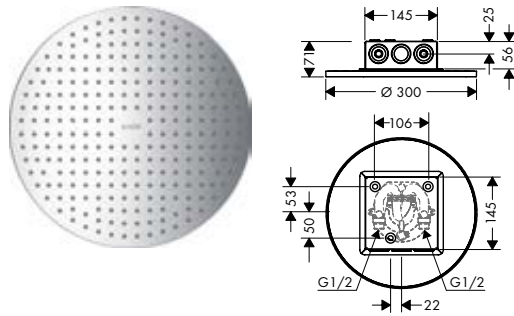

AXOR ShowerSolutions Overhead showers 2|jet, 1|jet ceiling

Features of all variants

/ dynamic spray nozzles move out while using
/ material spray disc: metal

/ overhead shower removable for cleaning
/ installation: flush with the ceiling

/ connection dimension: DN15
/ suitable for continuous flow water heaters

300