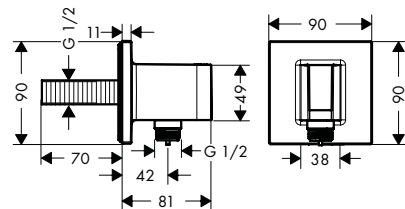

3-hole basin mixers for concealed installation wall-mounted with escutcheons

Optional parts:	LVI-nro	code no.
Extension set 25 mm for basic set for 3-hole basin mixer wall-mounted		96259000
Seal	6150354	96383000

Bath spout

Features

- / 1 function
- / projection: 182 mm
- / maximum flow rate at 3 bar: 22 l/min
- / connection dimension: DN20
- / spray type: normal spray

Technologies

finish	LVI-nro	code no.
Chrome	6557013	34410000
AXOR FinishPlus*		34410XXX

Optional parts:	LVI-nro	code no.
Socket for G1/2 connection	6557005	97228000

Porter units

Features of all variants

- / integrated support function
- / metal housing with internal water supply made of plastic
- / non-return valve
- / connection type: G 1/2
- / for shower hoses with a conical nut

round

square

softsquare