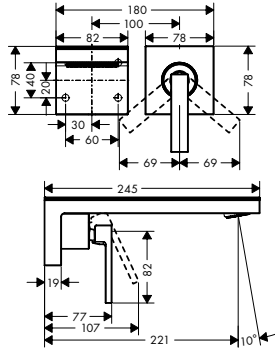

Single lever basin mixers for concealed installation wall-mounted

Features of all variants

- / projection: 221 mm
- / spray type: PowderRain
- / maximum flow rate at 3 bar: 5 l/min
- / ceramic cartridge
- / temperature limitation adjustable

- / with isolated water conduction - without contact with nickel and lead
- / suitable for continuous flow water heaters
- / non-closing waste set
- / connection type: basic set

- / connection dimension: DN15
- / handle can be positioned on the right or left, depending on the basic set installation

221 with plate