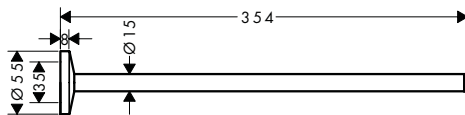

AXOR Universal Circular Towel holders

Features of all variants

/ wall-mounted
/ material: metal
/ holder material: metal

/ with mounting material
/ drilling distance: 35 mm
/ diameter drill hole: 6 mm

/ concealed fastening

single