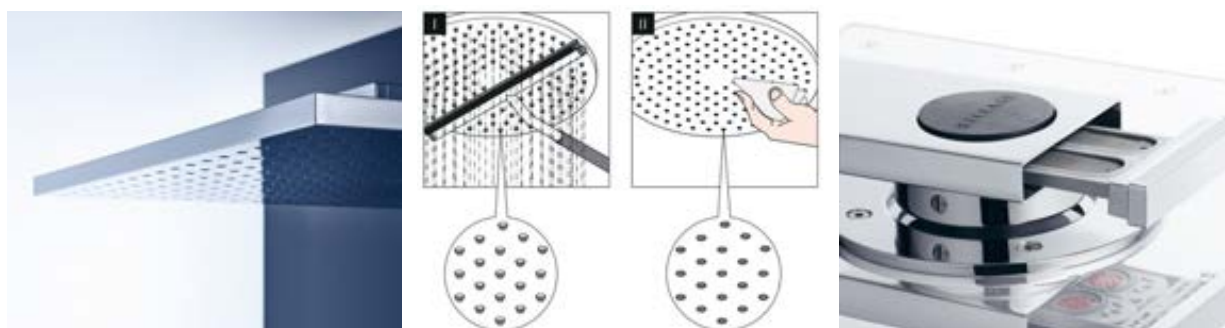

Purist design combined with a fascinating water experience in the shower

Purist design – based on the circle and square – characterizes the circular version of the AXOR overhead showers with diameters of 250 mm and 300 mm and the square versions of 250/250 mm and 300/300 mm. All versions are made for universal use and are compatible with every luxury shower **design**. Clear geometric forms with flat surfaces are the style-defining element throughout – from the spray disc to the ceiling or wall cover plate. Made of high-quality metal – with a bright Chrome surface or finished with one of the many special AXOR FinishPlus surfaces – the showers are perfect design elements for the bathroom. Inside: a technical masterpiece. The specially developed spray nozzles only become visible when the water is on and disappear again when the shower is switched off. This technology is based on water pressure and functions without any additional mechanism.