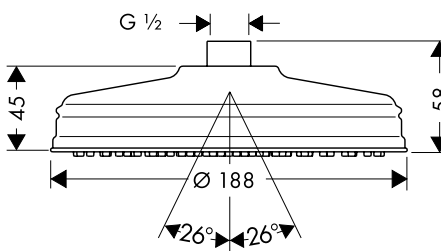

/ connection thread G 1/2
 / connection dimension: DN15
 / suitable for continuous flow water heaters

240

180

Technologies

Spray types

Overview variants

shower head size	max. flow rate at 3 bar (l/min)	finish	code no.
240	17	Chrome	28474000
		Brushed Nickel	28474820
		AXOR FinishPlus*	28474XXX
180	18	Chrome	28487000
		Brushed Nickel	28487820
		AXOR FinishPlus*	28487XXX