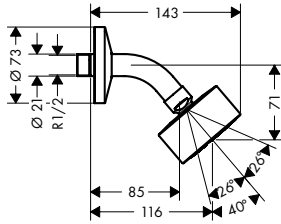

Overhead shower 75 1jet EcoSmart with shower arm

Features

/ consists of: overhead shower, shower arm
/ shower head size: 73 mm
/ spray type: PowderRain
/ projection 116 mm
/ ball-joint: overhead shower angle adjustable
/ material spray disc: metal

/ shower arm length 85 mm
/ maximum flow rate at 3 bar: 8,7 l/min
/ flow rate PowderRain spray (at 3 bar): 8,7 l/min
/ function from: 6,3 l/min
/ minimum flow pressure: 1 bar
/ overhead shower removable for cleaning

/ installation: wall
/ connection thread G 1/2
/ connection dimension: DN15
/ suitable for continuous flow water heaters

Sustainability

Technologies

Spray types

finish		available from	code no.
Chrome			48490000
Matt Black			48490670
Matt White	NEW	Q2/2023	48490700
AXOR FinishPlus*			48490XXX

Overhead shower 2jet, 1jet with shower arm

Features of all variants

/ consists of: overhead shower, shower arm
/ shower head size: 280 mm
/ material spray disc: metal

/ overhead shower removable for cleaning
/ installation: wall
/ connection dimension: DN15

/ suitable for continuous flow water heaters