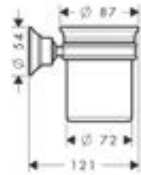

AXOR Montreux Toothbrush tumbler

Features

/ wall-mounted
/ material: glass
/ holder material: metal

/ with mounting material
/ concealed fastening
/ drilling distance: 35 mm

/ diameter drill hole: 6 mm

finish	code no.
Chrome	42134000
Brushed Nickel	42134820
AXOR FinishPlus*	42134XXX

AXOR Montreux Liquid soap dispenser

Features

/ wall-mounted
/ holder material: metal
/ material container: glass

/ type of soap: liquid soap
/ filling capacity 300 ml
/ with mounting material

/ concealed fastening
/ drilling distance: 35 mm
/ diameter drill hole: 6 mm