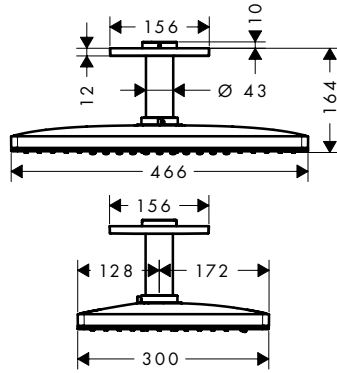

2 spray types