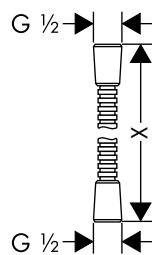

Metal shower hoses

Features of all variants

/ metal shower hose
/ without plastic coating

/ pivot joints on both sides
/ kink-protected

/ nuts shower hose: conical nut on both ends
/ connection thread: G 1/2

2,00/1,60/1,25 m