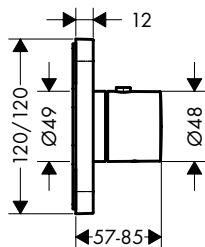

finish	code no.
Chrome	36702000
Matt Black NEW	36702670
AXOR FinishPlus*	36702XXX

Required parts:

	LVI-nro	code no.
Basic set for thermostatic module 120/120 for concealed installation	6350096	10754180

Optional parts:

	finish	code no.
Extension set 25 mm for thermostatic module	Chrome	10790000
	AXOR FinishPlus*	10790XXX