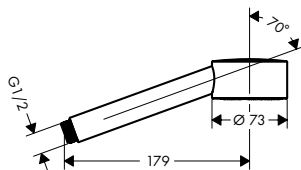

Sustainability

Technologies

Spray types

finish	available from	LVI-nro	code no.
Chrome		6550153	48651000
Matt Black		6550154	48651670
Matt White	NEW	Q2/2023	48651700
AXOR FinishPlus*			48651XXX

* AXOR FinishPlus: For further AXOR FinishPlus surfaces please see the AXOR FinishPlus overview on page 22.