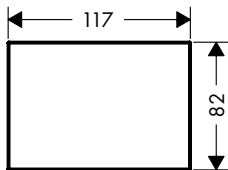

Mounting plates

Features of all variants

/ the mounting plate is required to attach an individual material to the AXOR MyEdition products without plate
/ material thickness: recommended 3-5 mm (individual material)

/ material: stainless steel
/ the corresponding AXOR MyEdition template is required for exact positioning of the individual material on the mounting plate
/ removable

/ with rubber seal for tight fit
/ not included: individual material, glue

117

200