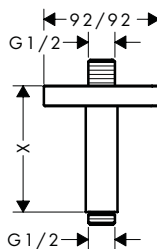

square

softsquare