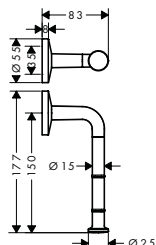

AXOR Universal Circular Shelf 400

Features

/ wall-mounted
/ material frame: solid brass
/ material shelf: metal

/ length: 400 mm
/ with mounting material
/ concealed fastening

/ drilling distance: 340 mm
/ diameter drill hole: 6 mm
/ suitable for shower

finish		available from	code no.
● Chrome	NEW		42844000
○ Matt White	NEW	Q2/2023	42844700
● Matt Black	NEW		42844670
● AXOR FinishPlus*			42844XXX

AXOR Universal Circular Toilet paper holders

Features of all variants

/ wall-mounted
/ material: metal

/ with mounting material
/ concealed fastening

/ drilling distance: 35 mm
/ diameter drill hole: 6 mm

single

double

with cover

Overview variants

version	finish		available from	code no.
single	● Chrome			42856000
	● Matt Black			42856670
	○ Matt White	NEW	Q2/2023	42856700
	● AXOR FinishPlus*			42856XXX
double	● Chrome			42857000
	● Matt Black			42857670
	○ Matt White	NEW	Q2/2023	42857700
	● AXOR FinishPlus*			42857XXX
with cover	● Chrome			42858000
	● Matt Black			42858670
	○ Matt White	NEW	Q2/2023	42858700
	● AXOR FinishPlus*			42858XXX