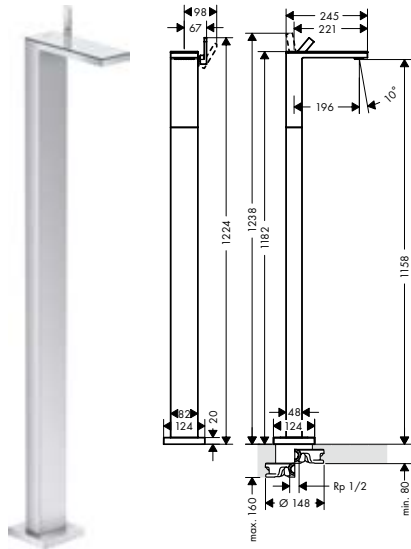

- / suitable for continuous flow water heaters
- / push-open waste set G 1 1/4
- / connection type: basic set
- / connection dimension: DN15

with plate

without plate

Sustainability

Technologies

Overview variants