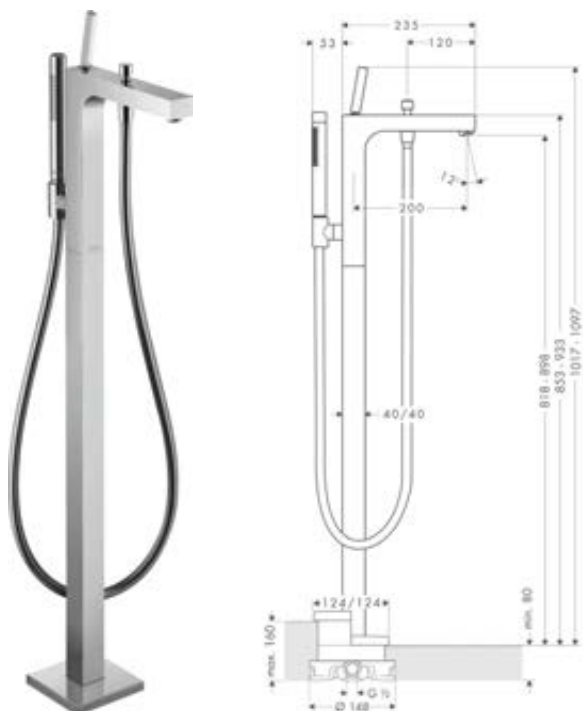

Single lever bath mixer floor-standing with pin handle

Features

/ consists of: single lever bath mixer floor standing,
baton hand shower, shower hose, shower holder
/ 2 functions
/ projection: 200 mm
/ spray type mixer: normal spray
/ spray type hand shower: Rain, Mono

/ maximum flow rate at 3 bar: 22 l/min
/ flow rate for bath spout at 3 bar: 22 l/min
/ flow rate of hand shower at 3 bar: 16 l/min
/ joystick ceramic cartridge
/ diverter with automatic resetting

/ protected against backflow, according to
DIN EN 1717
/ connection dimension: DN15
/ connection type: basic set
/ min. operating pressure: 1 bar
/ max. operating pressure: 10 bar

Technologies

Spray types

finish	LVI-nro	code no.
Chrome	6350838	39451000
AXOR FinishPlus*		39451XXX

Consisting of:

		Included in	Code no.
	Metal effect shower hose 1.25 m with cylindrical nuts	39451XXX	28282XXX
	Baton hand shower 2jet	39451XXX	28532XXX

Required parts:

		LVI-nro	code no.
	Basic set for mixers floor-standing	6350115	10452180

Optional parts:

		LVI-nro	code no.
	Sealing foil for basic set bath mixer floor-standing	6350114	96441000
	Extension 60 mm for pipe		97686000