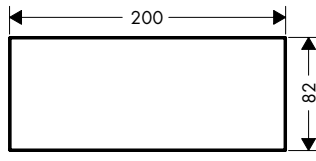

Plates Leather

Features of all variants

/ material: leather

/ removable

117

200

245

Overview variants

	length (mm)	finish	code no.
	117	● Leather	47918000
	200	● Leather	47916000
	245	● Leather	47917000

Mounting plates

Features of all variants

/ the mounting plate is required to attach an individual material to the AXOR MyEdition products without plate
/ material thickness: recommended 3-5 mm (individual material)

/ material: stainless steel
/ the corresponding AXOR MyEdition template is required for exact positioning of the individual material on the mounting plate
/ removable

/ with rubber seal for tight fit
/ not included: individual material, glue

117

200

245

Overview variants

	length (mm)	code no.
	117	47923000
	200	47921000
	245	47922000

Required parts:

	For	code no.
	Template 117 47923XXX	47924000
	Template 200 47921XXX	47925000
	Template 245 47922XXX	47926000