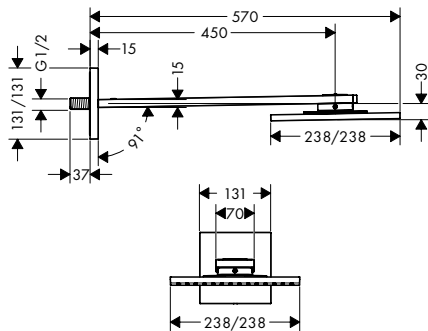

AXOR ShowerSolutions Overhead shower 2jet, 1jet with shower arm

Features of all variants

/ consists of: overhead shower, shower arm
/ dynamic spray nozzles move out while using
/ material spray disc: metal
/ shower arm length 450 mm

/ overhead shower removable for cleaning
/ ServiceCard with sieve can be removed without tools for cleaning purpose
/ installation: wall

/ connection thread G 1/2
/ connection dimension: DN15
/ suitable for continuous flow water heaters

300/300