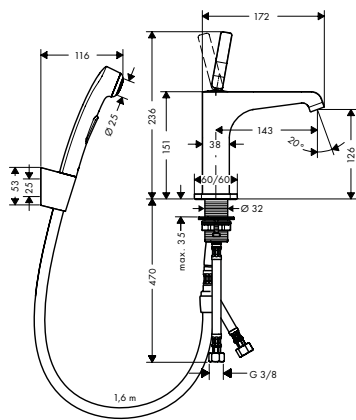

Single lever basin mixer 130 with bidette hand shower and shower hose 1.60 m

Features

/ consists of: single lever basin mixer, bidette hand shower, shower holder, shower hose, waste set
/ ComfortZone 130
/ projection: 143 mm
/ spout height: 126 mm

/ spray type: normal spray
/ spray type Bidette: shower spray
/ maximum flow rate at 3 bar: 5 l/min
/ ceramic cartridge
/ suitable for continuous flow water heaters

/ push-open waste set G 1 1/4
/ connection type: G 3/8 connections
/ connection dimension: DN15

Sustainability

Technologies

finish	LVI-nro	code no.
Chrome	6150497	36130000
Matt Black	NEW	36130670
AXOR FinishPlus*		36130XXX

Bath spout

Features

/ 1 function
/ connection type: G 3/4

/ projection: 181 mm
/ maximum flow rate at 3 bar: 23 l/min

/ spray type: laminar spray