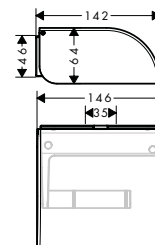

with cover

Overview variants

version	finish		available from	code no.
single	● Chrome			42856000
	● Matt Black			42856670
	○ Matt White	NEW	Q2/2023	42856700
	● AXOR FinishPlus*			42856XXX
double	● Chrome			42857000
	● Matt Black			42857670
	○ Matt White	NEW	Q2/2023	42857700
	● AXOR FinishPlus*			42857XXX
with cover	● Chrome			42858000
	● Matt Black			42858670
	○ Matt White	NEW	Q2/2023	42858700
	● AXOR FinishPlus*			42858XXX