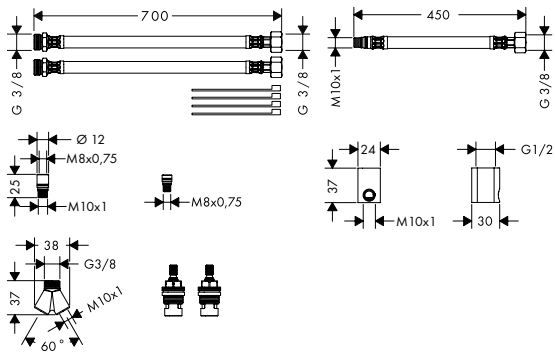

code no.

38959000