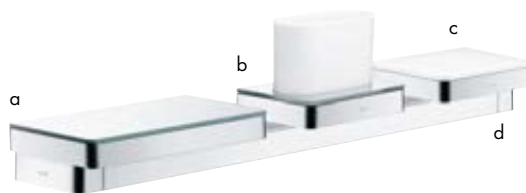

6

Everything is right where you need it: Multi-functional combination of a rail with shelf (300 mm), toothbrush holder and soap dish/shelf (150 mm). Four adapter sets required.

Products required:

- a. # 42838000 AXOR Universal Softsquare shelf 300 mm
- + 2 x # 42870000 Adapterset
- b. # 42836000 AXOR Universal Softsquare toilet paper holder
- + 1 x # 42870000 Adapterset
- c. # 42803000 + 1 x # 42870000 Adapterset
- d. Rail