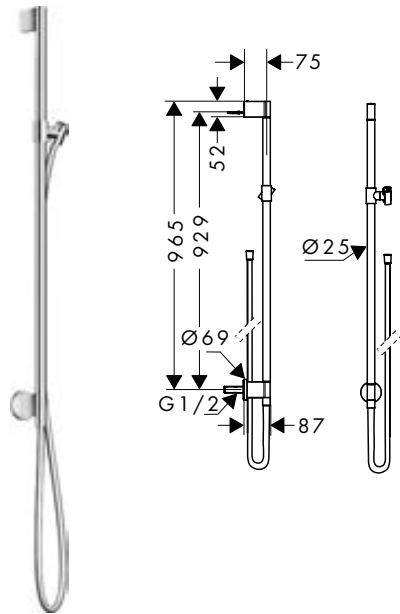

AXOR One Shower bar with wall connection and shower hose 1.60 m

Features

/ consists of: shower bar, slider, wall connector, shower hose
/ pivot connector prevents hose from tangling
/ hose nut: for shower hoses with a conical nut

/ pipe length: 965 mm
/ shower bar diameter: 25 mm
/ profile pipe: round
/ metal hand shower holder

/ slider steplessly adjustable
/ wall supports of metal

finish	available from	code no.
Chrome		48792000
Matt Black		48792670
Matt White	NEW Q2/2023	48792700
AXOR FinishPlus*		48792XXX

Consisting of:	Included in	Code no.
Metal effect shower hose 1.60 m with conical nuts	48792XXX	28626XXX

* AXOR FinishPlus: For further AXOR FinishPlus surfaces please see the AXOR FinishPlus overview on page 22.