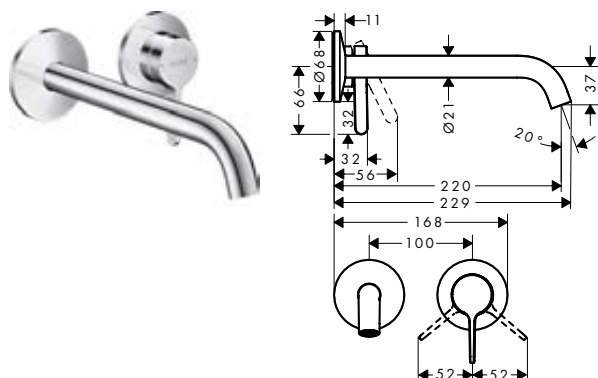

Single lever basin mixer for concealed installation wall-mounted with lever handle and spout 220 mm

Features

- / consists of: single lever basin mixer for concealed installation wall-mounted, waste set
- / projection: 220 mm
- / spray type: normal spray
- / maximum flow rate at 3 bar: 5 l/min

- / ceramic cartridge
- / temperature limitation adjustable
- / suitable for continuous flow water heaters
- / non-closing waste set
- / connection type: basic set

- / connection dimension: DN15
- / handle can be positioned on the right or left, depending on the basic set installation

Technologies

finish	available from	LVI-nro	code no.
Chrome		6150848	48120000
Matt Black		6150849	48120670
Matt White	NEW	Q2/2023	48120700
AXOR FinishPlus*			48120XXX

Required parts:

Basic set for single lever basin mixer for concealed installation wall-mounted

LVI-nro	code no.
6150516	13623180

Single lever bidet mixer with pop-up waste set

Features

- / consists of: single lever bidet mixer, waste set
- / projection: 113 mm
- / spout height: 100 mm
- / aerator with ball pivot
- / spray type: normal spray

- / maximum flow rate at 3 bar: 5 l/min
- / ceramic cartridge
- / temperature limitation adjustable
- / suitable for continuous flow water heaters
- / pop-up waste set G 1 ¼

- / material waste set: metal
- / connection type: G 3/8 connections
- / connection dimension: DN15