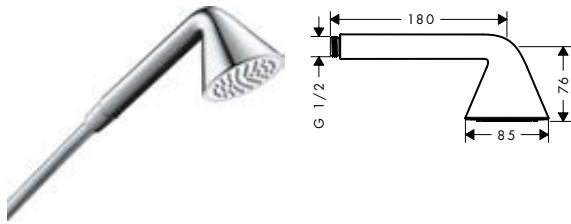

AXOR Showers/Front Hand shower 85 1jet

Features

- / shower head size: 85 mm
- / spray type: Rain
- / maximum flow rate at 3 bar: 9 l/min
- / flow rate Rain spray (at 3 bar): 9 l/min
- / minimum flow pressure: 1 bar
- / with internal water conduction
- / rinseable screen seal
- / connection thread G 1/2
- / connection dimension: DN15
- / suitable for continuous flow water heaters