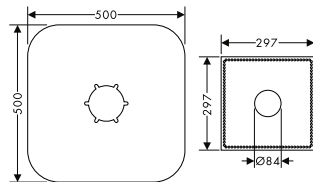

Sealing foil for basic set bath mixer floor-standing