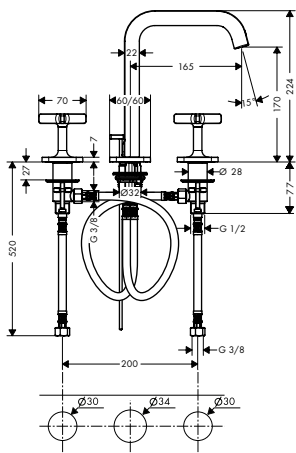

Sustainability

Technologies

finish	LVI-nro	code no.
Chrome	6150568	36108000
Matt Black	NEW	36108670
AXOR FinishPlus*		36108XXX

Optional parts:

Hose extension set for 3-hole basin mixer

code no.

38959000