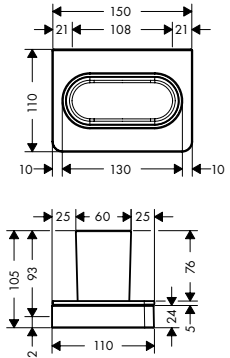

AXOR Universal Softsquare Toothbrush tumbler

Features

/ wall-mounted
/ adapter set no.42870XXX must be used when installing on a rail

/ material: glass
/ holder material: metal
/ with mounting material

/ concealed fastening
/ drilling distance: 108 mm
/ diameter drill hole: 6 mm

finish	code no.
Chrome	42834000
Matt Black NEW	42834670
AXOR FinishPlus*	42834XXX

Optional parts:

AXOR Universal Softsquare Adapter set

finish	code no.
Chrome	42870000
Matt Black NEW	42870670
AXOR Finish-Plus*	42870XXX

AXOR Universal Softsquare Soap dish/ shelf

Features

/ wall-mounted
/ adapter set no.42870XXX must be used when installing on a rail

/ combinable with roll holder no.42836XXX (adapter no.42870XXX necessary)
/ material recess: ceramic
/ with mounting material

/ concealed fastening
/ drilling distance: 108 mm
/ diameter drill hole: 6 mm