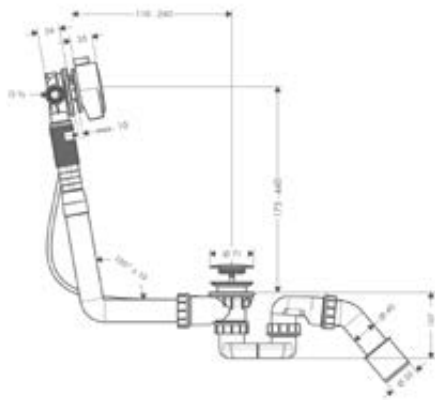

Complete set bath filler, waste and overflow set for standard bath tubs

Features

/ consists of: bath tub trap, basic set, finish set
/ TÜV certified

/ suitable for standard bath tubs, with bellows for
bath tubs with slanted bath rim
/ bowden cable length 520 mm

/ odour trap - backwater height is 50 mm
/ supply hose water connection left DN20

finish	code no.
Chrome	58307000
Matt Black	58307670
AXOR FinishPlus*	58307XXX

Complete set bath filler, waste and overflow set for special bath tubs

Features

/ consists of: basic set, bath tub trap, finish set
/ TÜV certified

/ suitable for special bath tubs, with bellows for
bath tubs with slanted bath rim

/ bowden cable length 780 mm
/ supply hose water connection left DN20