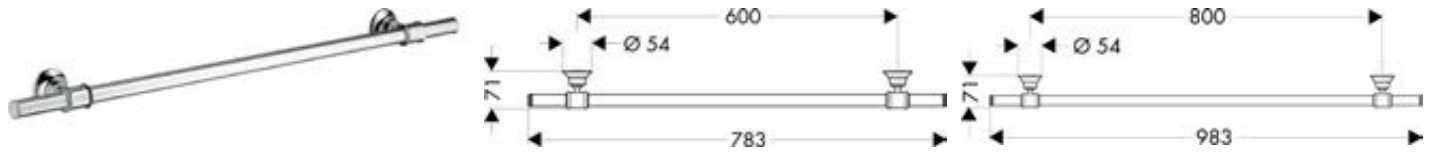

AXOR Montreux Bath towel holds

Features of all variants

/ wall-mounted
/ material: metal

/ holder material: metal
/ with mounting material

/ diameter drill hole: 6 mm
/ concealed fastening

600/800

Overview variants

product dimensions (mm)	finish	code no.
600	Chrome	42060000
	Brushed Nickel	42060820
	AXOR FinishPlus*	42060XXX
800	Chrome	42080000
	Brushed Nickel	42080820
	AXOR FinishPlus*	42080XXX

AXOR Montreux Towel holder

Features

/ wall-mounted
/ material: metal
/ holder material: metal

/ fixed
/ length: 433 mm
/ with mounting material

/ diameter drill hole: 10 mm
/ concealed fastening