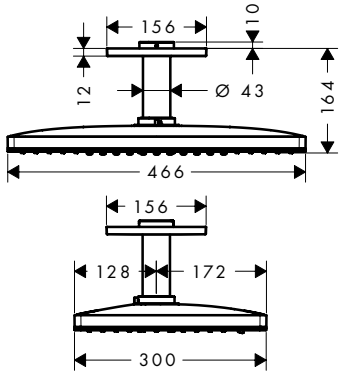

AXOR ShowerSolutions Overhead showers 3jet, 2jet, 1jet with ceiling connector

Features of all variants

/ consists of: overhead shower, ceiling connector
/ material spray disc: metal
/ brass ceiling connector
/ ceiling connection length: 100 mm

/ minimum flow pressure: 1,5 bar
/ spray disc removable for cleaning
/ overhead shower removable for cleaning
/ installation: ceiling

/ connection dimension: DN15
/ connection type: basic set
/ suitable for continuous flow water heaters

3 spray types