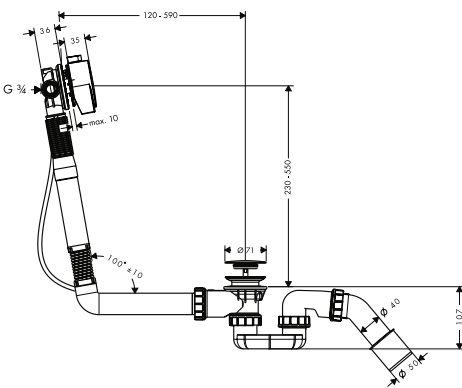

finish	code no.
Chrome	58317000
Matt Black	58317670
AXOR FinishPlus*	58317XXX

Flexible connection tube 800 mm

Features

/ length 800 mm

/ version: 90° angle

code no.
58308000