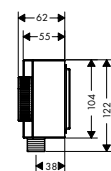

3 functions