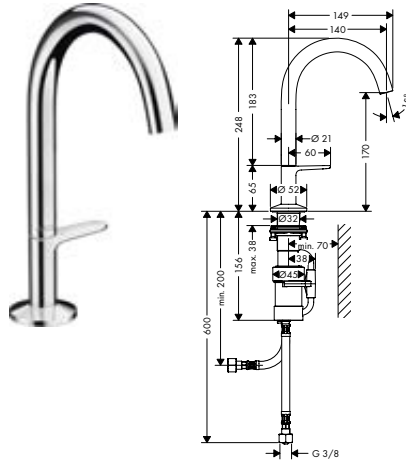

/ connection type: G 3/8 connections
 / connection dimension: DN15
 / cold water in middle position

140

170

260

Sustainability

Technologies

Overview variants

ComfortZone	projection (mm)	spout height (mm)	for wash bowls	finish	available from	LVI-nro	code no.
140	122	140	-	● Chrome		6150836	48010000
				● Matt Black		6150837	48010670
				○ Matt White	NEW	Q2/2023	48010700
				● AXOR FinishPlus*			48010XXX
170	140	170	-	● Chrome		6150838	48020000
				● Matt Black		6150839	48020670
				○ Matt White	NEW	Q2/2023	48020700
				● AXOR FinishPlus*			48020XXX
260	165	265	■	● Chrome		6150840	48030000
				● Matt Black		6150841	48030670
				○ Matt White	NEW	Q2/2023	48030700
				● AXOR FinishPlus*			48030XXX