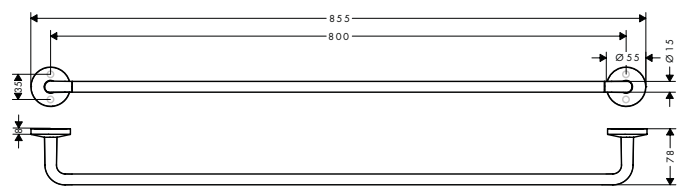

600/800

Overview variants

product dimensions (mm)	finish	available from	code no.
600	Chrome		42860000
	Matt Black		42860670
	Matt White	NEW Q2/2023	42860700
	AXOR FinishPlus*		42860XXX
800	Chrome		42880000
	Matt Black		42880670
	Matt White	NEW Q2/2023	42880700
	AXOR FinishPlus*		42880XXX