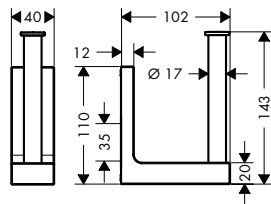

AXOR Universal Rectangular Toilet paper holders

Overview variants

version	finish	code no.
double	● Chrome NEW	42657000
	● AXOR Finish-Plus*	42657XXX

AXOR Universal Rectangular Spare roll holder

Features

/ wall-mounted
/ material: metal

/ with mounting material
/ concealed fastening

/ drilling distance: 35 mm
/ diameter drill hole: 6 mm

finish	code no.
● Chrome NEW	42654000
● AXOR Finish-Plus*	42654XXX

AXOR Universal Rectangular Toilet brush holder wall-mounted

Features

/ wall-mounted
/ material: metal
/ with cover lid

/ with removable insert
/ with mounting material
/ concealed fastening

/ drilling distance 35 mm
/ diameter drill hole: 6 mm