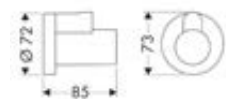

Cover

Features

/ for angle valve

/ packaging unit: 1 piece

finish	code no.
Chrome	51306000
Matt Black	51306670
AXOR FinishPlus*	51306XXX