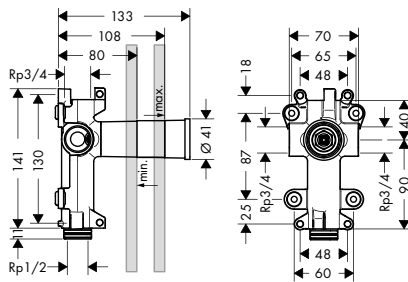

LVI-nro	code no.
6559016	28486180

Basic set for flood spout 240/120 for concealed installation

Features

/ connection dimension: DN20

/ in a joined installation it serves as a waterconducting unit and allows dimensionally accurate positioning