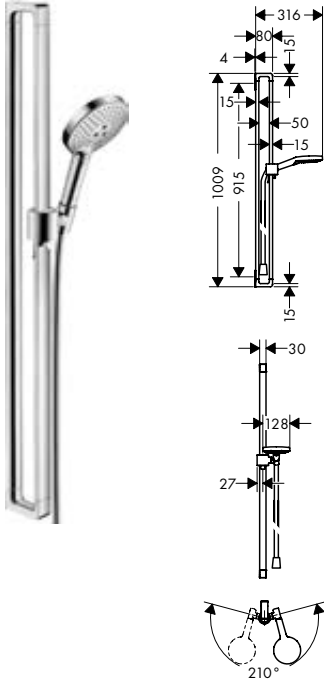

AXOR Citterio E Shower set 0.90 m with hand shower 120 3jet

Features

/ consists of: hand shower, shower bar, shower hose, slider
/ shower head size: 120 mm
/ spray type: Rain, RainAir, WhirlAir
/ convenient spray selection via Select button

/ maximum flow rate at 3 bar: 15 l/min
/ minimum flow pressure: 1 bar
/ operating pressure: min. 1 bar/max. 6 bar
/ pivot connector prevents hose from tangling
/ wall mounting: screw fastening

/ wall supports of metal
/ pipe length: 1009 mm
/ bar width: 30 mm
/ drilling distance 915 mm

Technologies

Spray types

finish		code no.
● Chrome		36735000
● Matt Black	NEW	36735670
● AXOR FinishPlus*		36735XXX

Consisting of:	Included in	Code no.
Hand shower 120 3jet	36735XXX	26050XXX
Shower slider	36735XXX	92726XXX
Metal effect shower hose 1.60 m with conical nuts	36735XXX	28626XXX

Optional parts:	finish	code no.
Cover for rail	● Chrome	42871000
	● Matt Black	NEW 42871670
	● AXOR FinishPlus*	42871XXX