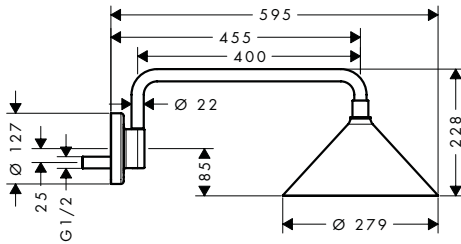

AXOR Showers/Front Overhead shower 240 2jet with shower arm

Features

/ consists of: overhead shower, shower arm
/ shower head size: 279 mm
/ spray type: Rain, RainAir
/ Select button on overhead shower
/ ball-joint: overhead shower angle adjustable
/ material spray disc: metal

/ shower arm length 400 mm
/ shower arm swivels by 150°
/ maximum flow rate at 3 bar: 15 l/min
/ flow rate Rain spray (at 3 bar): 15 l/min
/ flow rate RainAir spray (at 3 bar): 15 l/min
/ function from: 8 l/min

/ minimum flow pressure: 1 bar
/ spray disc removable for cleaning
/ installation: wall
/ connection thread G 1/2
/ connection dimension: DN15
/ suitable for continuous flow water heaters

Technologies

Spray types

finish	code no.
Chrome	26021000
AXOR FinishPlus*	26021XXX

Optional parts:

Basic set for LampShower 275 1jet with shower arm and overhead shower 240 2jet with shower arm

code no.

26909180