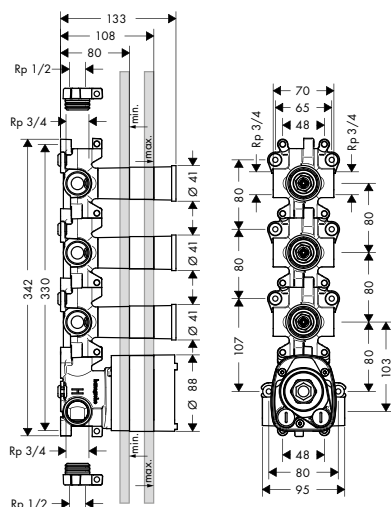

Basic set for thermostatic module 360/120 for concealed installation

Features

/ connection from left or right
/ 3 outlets can be used simultaneously
/ connection dimension: DN20
/ flow rate at free through-flow: 59 l/min

/ spindle valves
/ horizontal or vertical installation
/ sound-decoupled installation

/ in a joined installation it serves as a waterconducting unit and allows dimensionally accurate positioning