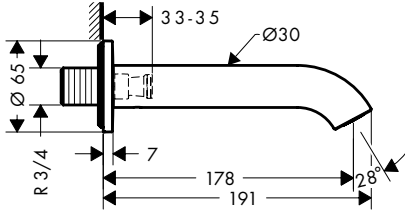

Bath spouts

Features of all variants

/ 1 function
/ with escutcheon

/ wall-mounted
/ maximum flow rate at 3 bar: 19 l/min

/ connection dimension: DN20
/ spray type: normal spray

Technologies

Overview variants

projection (mm)	version	finish	code no.
178	curved	Chrome	38411000
		Matt Black	38411670
		AXOR FinishPlus*	38411XXX
175	straight	Chrome	45410000
		AXOR FinishPlus*	45410XXX

Bath spouts floor-standing

Features of all variants

/ 1 function
/ connection type: basic set

/ projection: 226 mm
/ free-standing installation

/ maximum flow rate at 3 bar: 18 l/min
/ spray type: normal spray