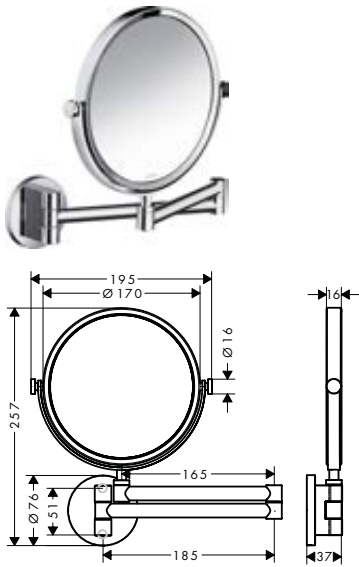

Features

/ material: mirror glass
 / material frame: metal
 / mirror is inclinable
 / swivelling

/ enlargement: 1.7-times
 / with mounting material
 / concealed fastening
 / drilling distance: 51 mm

/ diameter drill hole: 6 mm
 / wall-mounted