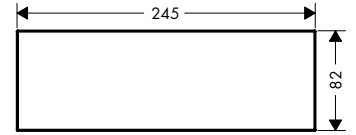

Plates Leather

Features of all variants

/ material: leather

/ removable

117

200

245

Overview variants

	length (mm)	finish	code no.
	117	● Leather	47918000
	200	● Leather	47916000
	245	● Leather	47917000

Mounting plates

Features of all variants

/ the mounting plate is required to attach an individual material to the AXOR MyEdition products without plate
/ material thickness: recommended 3-5 mm (individual material)

/ material: stainless steel
/ the corresponding AXOR MyEdition template is required for exact positioning of the individual material on the mounting plate
/ removable

/ with rubber seal for tight fit
/ not included: individual material, glue

117

200

245

Overview variants

	length (mm)	code no.
	117	47923000
	200	47921000
	245	47922000

Required parts:

	For	code no.
	Template 117 47923XXX	47924000
	Template 200 47921XXX	47925000
	Template 245 47922XXX	47926000