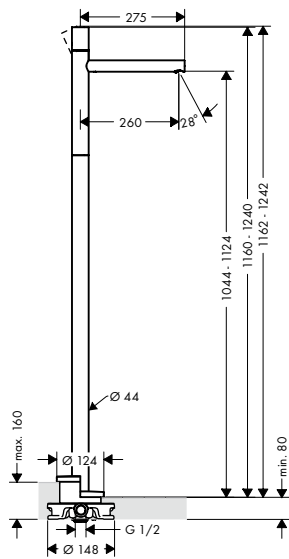

Single lever basin mixer floor-standing with zero handle without waste set

Features

/ projection: 260 mm
/ spray type: laminar spray
/ maximum flow rate at 3 bar: 5 l/min

/ ceramic cartridge
/ temperature limitation adjustable
/ suitable for continuous flow water heaters

/ connection type: basic set
/ connection dimension: DN15

Sustainability

finish	LVI-nro	code no.
Chrome	6150647	45037000
Brushed Nickel	6150648	45037820
AXOR FinishPlus*		45037XXX

Required parts:

Basic set for mixers floor-standing

LVI-nro	code no.
6350115	10452180

Optional parts:

Sealing foil for basic set bath mixer floor-standing

LVI-nro	code no.
6350114	96441000

Single lever basin mixer floor-standing with loop handle without waste set

Features

/ projection: 266 mm
/ spray type: normal spray
/ maximum flow rate at 3 bar: 5 l/min

/ ceramic cartridge
/ temperature limitation adjustable
/ suitable for continuous flow water heaters

/ connection type: basic set
/ connection dimension: DN15