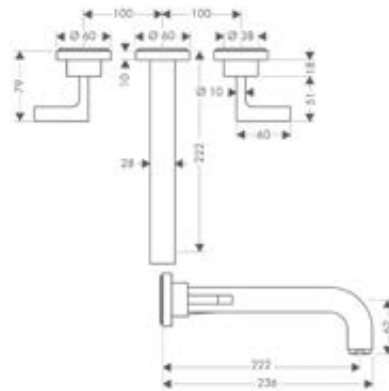

222 with lever handles