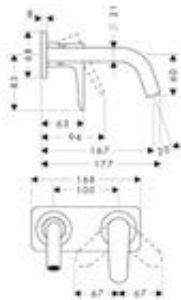

Single lever basin mixers for concealed installation wall-mounted with plate

Features of all variants

/ consists of: single lever basin mixer for concealed installation wall-mounted, waste set
/ spray type: normal spray
/ maximum flow rate at 3 bar: 5 l/min

/ ceramic cartridge
/ temperature limitation adjustable
/ suitable for continuous flow water heaters
/ non-closing waste set

/ connection type: basic set
/ connection dimension: DN15
/ handle can be positioned on the right or left, depending on the basic set installation

167