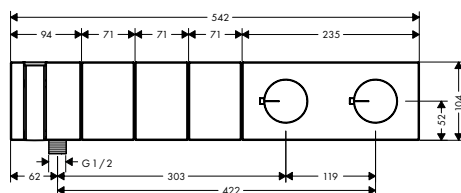

3 functions