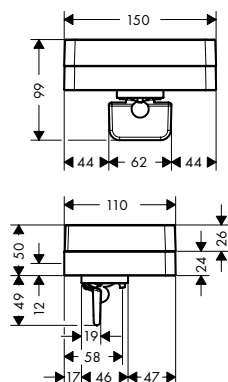

AXOR Universal Softsquare Liquid soap dispenser with shelf

Features

- / wall-mounted
- / adapter set no.42870XXX must be used when installing on a rail
- / holder material: metal
- / material container: glass
- / type of soap: liquid soap
- / filling capacity 180 ml
- / dosage 0.5 ml
- / with mounting material
- / drilling distance: 108 mm
- / diameter drill hole: 6 mm
- / can be used additional as a shelf
- / suitable for shower

finish		code no.
● Chrome		42819000
● Matt Black	NEW	42819670
● AXOR Finish-Plus*		42819XXX

Optional parts:

AXOR Universal Softsquare Adapter set

finish		code no.
● Chrome		42870000
● Matt Black	NEW	42870670
● AXOR FinishPlus*		42870XXX