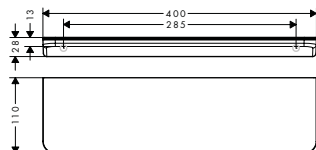

AXOR Universal Circular Shelf 400

Features

/ wall-mounted
/ material frame: solid brass
/ material shelf: metal

/ length: 400 mm
/ with mounting material
/ concealed fastening

/ drilling distance: 340 mm
/ diameter drill hole: 6 mm
/ suitable for shower

finish		available from	code no.
● Chrome	NEW		42844000
○ Matt White	NEW	Q2/2023	42844700
● Matt Black	NEW		42844670
● AXOR FinishPlus*			42844XXX

AXOR Universal Circular Toilet paper holders

Features of all variants

/ wall-mounted
/ material: metal

/ with mounting material
/ concealed fastening

/ drilling distance: 35 mm
/ diameter drill hole: 6 mm