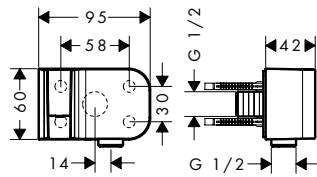

Porter unit

Features

/ for hoses with cylindrical nuts
/ integrated support function

/ metal
/ non-return valve

/ connection type: G 1/2

finish	code no.
Chrome	45723000
Matt Black	45723670
AXOR FinishPlus*	45723XXX