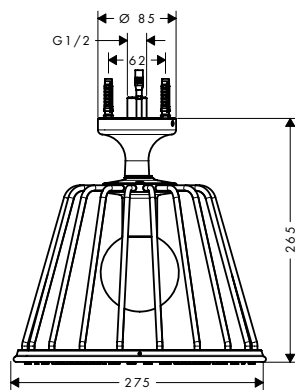

finish	code no.
Chrome	26032000
AXOR FinishPlus*	26032XXX

Technologies

Spray types

* AXOR FinishPlus: For further AXOR FinishPlus surfaces please see the AXOR FinishPlus overview on page 22.