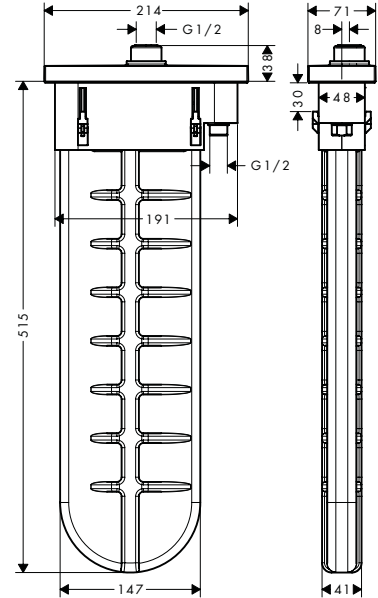

Overview variants

shape	finish	code no.
square	● Chrome	28012000
	● AXOR FinishPlus*	28012XXX
oval	● Chrome	28022000
	● AXOR FinishPlus*	28022XXX

Required parts:

	code no.
Rim and tile mounted bath basic set	15490180

Optional parts:

	finish	code no.
Rim mounted adapter 25°	● Chrome	28071000
Mounting angle set for installation plate for tile mounted installation		28011000
Installation plate for tile mounted installation		28014000

* AXOR FinishPlus: For further AXOR FinishPlus surfaces please see the AXOR FinishPlus overview on page 22.