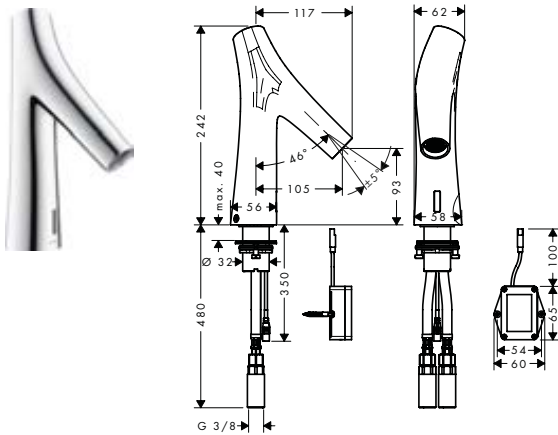

AXOR Starck Organic Electronic basin mixers

Features of all variants

- / ComfortZone 90
- / spray type: shower spray
- / maximum flow rate at 3 bar: 3,5 l/min
- / with isolated water conduction - without contact with nickel and lead
- / infrared sensor technology
- / automatic environmental adjustment of infrared sensor
- / adjustable optical range of infrared sensor (2 settings)
- / running time: 10 s
- / hygiene rinse activatable (automatic water flow)
- / frequency of hygiene rinse: 24 h
- / flushing time hygiene rinse: 10 s
- / permanent rinse activatable (single water flow for 180 seconds, suitable for thermal disinfection)
- / cleaning mode: manual water stop for washbasin cleaning
- / connection dimension: DN15
- / dirt filters in the connection hoses

pre adjustable