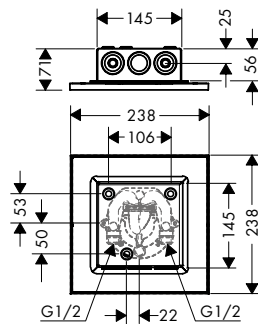

AXOR ShowerSolutions Overhead showers 2jet, 1jet ceiling

Features of all variants

/ dynamic spray nozzles move out while using
/ material spray disc: metal
/ overhead shower removable for cleaning

/ installation: flush with the ceiling
/ connection dimension: DN15
/ connection type: basic set

/ suitable for continuous flow water heaters

300/300