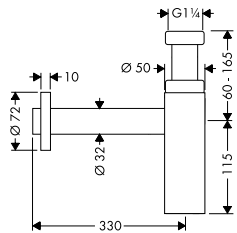

finish	code no.
Chrome	51305000
Matt Black	51305670
Brushed Nickel	51305820
AXOR FinishPlus*	51305XXX

Cover

Features

/ for angle valve

/ packaging unit: 1 piece