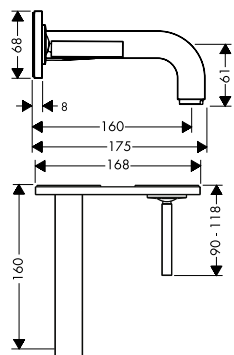

Single lever basin mixers for concealed installation wall-mounted with plate

Features of all variants

/ consists of: single lever basin mixer for concealed installation wall-mounted, waste set
/ spray type: normal spray
/ maximum flow rate at 3 bar: 5 l/min

/ ceramic cartridge
/ suitable for continuous flow water heaters
/ non-closing waste set
/ connection type: basic set

/ connection dimension: DN15
/ handle can be positioned on the right or left, depending on the basic set installation

160