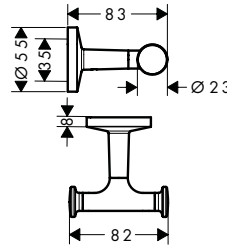

double

Overview variants

	number of hooks	finish	available from	code no.	
	1 hook	● Chrome		42811000	
		● Matt Black		42811670	
		○ Matt White	NEW	Q2/2023	42811700
		● AXOR FinishPlus*			42811XXX
	2 hooks	● Chrome		42812000	
		● Matt Black		42812670	
		○ Matt White	NEW	Q2/2023	42812700
		● AXOR FinishPlus*			42812XXX

AXOR Universal Circular Towel rack with towel holder

Features

/ wall-mounted
/ material: metal
/ length: 655 mm

/ with mounting material
/ concealed fastening
/ drilling distance: 600 mm

/ diameter drill hole: 6 mm