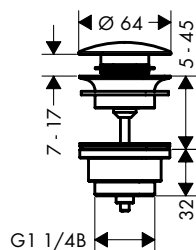

finish	code no.
● Chrome	51300000
● Brushed Nickel	51300820
● AXOR FinishPlus*	51300XXX

Waste set non-closing for washbasins

Features

/ non-closing valve
/ for washbasins without overflow

/ drain plug material stainless steel
/ connection dimension G 1 1/4

/ with overflow