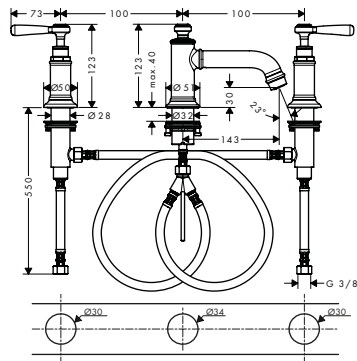

/ pop-up waste set G 1 1/4
 / connection type: G 3/8 connections
 / connection dimension: DN15

lever handle

cross handle

Sustainability

Technologies

3-hole basin mixers

Overview variants

handle version	finish	LVI-nro	code no.
lever	Chrome	6150538	16535000
	Brushed Nickel	6150539	16535820
	AXOR FinishPlus*		16535XXX
cross	Chrome	6150540	16536000
	Brushed Nickel	6150541	16536820
	AXOR FinishPlus*		16536XXX