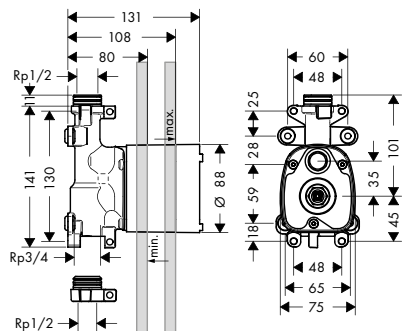

Basic set for hand shower module 120/120 for concealed installation

Features

/ connection dimension: DN15
/ flow rate at free through-flow: 30 l/min
/ ceramic valve 180°

/ horizontal or vertical installation
/ sound-decoupled installation

/ in a joined installation it serves as a waterconducting unit and allows dimensionally accurate positioning

LVI-nro	code no.
6555627	10650180

Basic set for ShowerHeaven 1200/300 4jet

Features

/ sound-decoupled installation
/ minimum mounting depth: 75 mm

/ maximum mounting depth: 155 mm
/ connection dimension: Rp 1/2