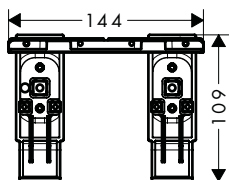

AXOR Universal Softsquare Toilet brush holder wall-mounted

Features

/ wall-mounted
/ material: metal
/ material recess: glass

/ with removable insert
/ with mounting material
/ concealed fastening

/ drilling distance 108 mm
/ diameter drill hole: 6 mm

finish	code no.
Chrome	42835000
Matt Black NEW	42835670
AXOR FinishPlus*	42835XXX

Optional parts:

Replacement toilet brush without stick

finish	LVI-nro	code no.
White	5773892	40088000

AXOR Universal Softsquare Adapter set

Features

/ for assembling AXOR Universal Accessories on a rail

/ for combination of soap dish/shelf no.42803XXX or shelf 300 mm no.42838XXX with roll holder no.42836XXX

finish	code no.
Chrome	42870000
Matt Black NEW	42870670
AXOR FinishPlus*	42870XXX

AXOR Universal Softsquare Cover for rail

Features

/ for covering the mounting holes if a continuous cover is not desired

finish	code no.
Chrome	42871000
Matt Black NEW	42871670
AXOR FinishPlus*	42871XXX