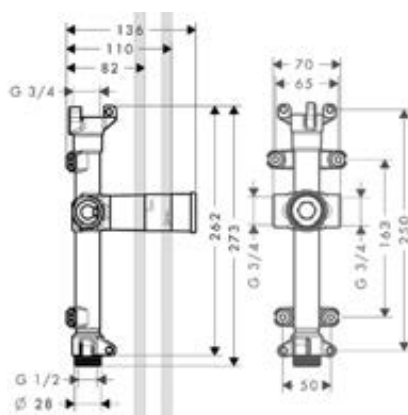

code no.
10941180

* AXOR FinishPlus: For further AXOR FinishPlus surfaces please see the AXOR FinishPlus overview on page 22.