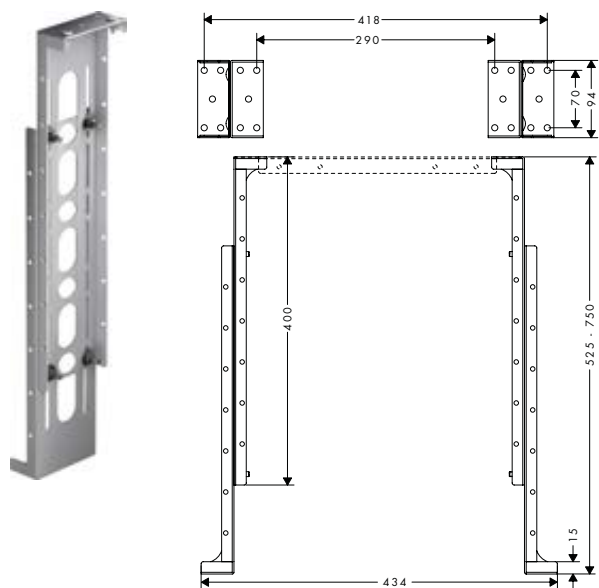

Mounting angle set for installation plate for tile mounted installation

Features

/ maximum mounting height: 750 mm

/ minimum mounting height: 400 mm

/ packaging unit: 2 pieces

code no.
28011000

Complete set waste and overflow set for standard bath tubs

Features

/ consists of: basic set, finish set
/ TÜV certified
/ suitable for standard bath tubs

/ PE screw connection G 1 ½ x 40/ 50 mm
/ flexible overflow hose
/ bowden cable length 520 mm

/ odour trap - backwater height is 50 mm