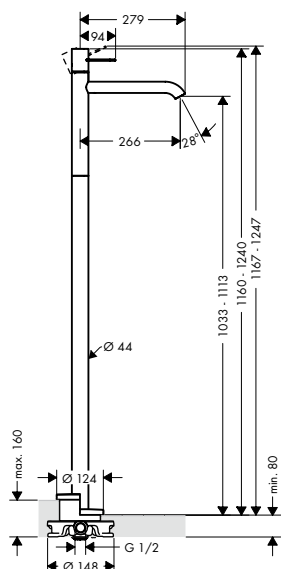

Sustainability

Technologies

finish	LVI-nro	code no.
Chrome	6150590	38037000
Brushed Nickel	6150591	38037820
AXOR FinishPlus*		38037XXX