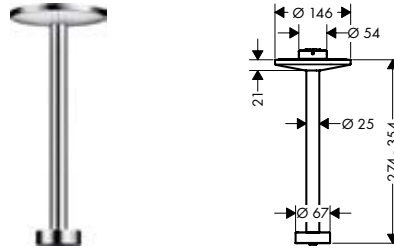

AXOR One Ceiling connectors**Features of all variants**

/ length: 300 mm

/ material: solid brass

/ connection type: G 1/2

for overhead shower 280 1jet**for overhead shower 280 2jet****for overhead shower 280 2jet****Overview variants**