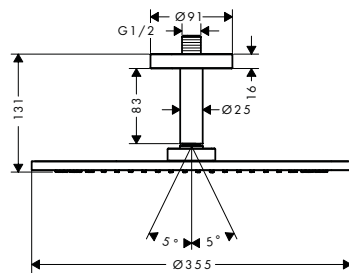

Technologies

Spray types

finish	code no.
Chrome	26035000
AXOR FinishPlus*	26035XXX

AXOR ShowerSolutions Overhead shower 240/240 1jet ceiling

Features

/ shower head size: 240 x 240 mm
/ spray type: RainAir
/ material spray disc: metal
/ maximum flow rate at 3 bar: 12 l/min

/ flow rate RainAir spray (at 3 bar): 12 l/min
/ flow rate expandable to 25 l/min
/ minimum flow pressure: 2 bar
/ spray disc removable for cleaning

/ installation: flush with the ceiling
/ connection thread G 1/2
/ connection dimension: DN15
/ suitable for continuous flow water heaters