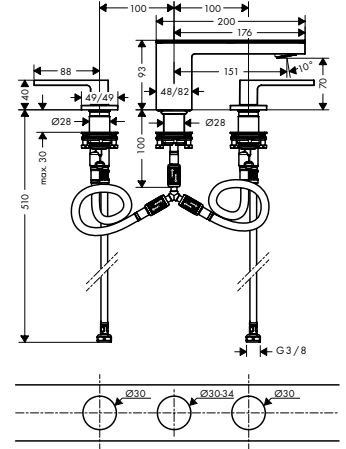

/ suitable for continuous flow water heaters
 / push-open waste set G 1 ¼
 / connection type: G ¾ connections
 / connection dimension: DN15

70 with plate

70 without plate

Sustainability

Technologies

Overview variants