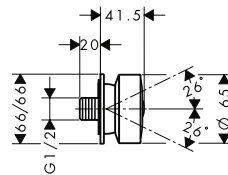

round

square

Technologies

Spray types

Overview variants

	shape	finish	code no.
	round	Chrome	28464000
		AXOR FinishPlus*	28464XXX
	square	Chrome	28469000
		AXOR FinishPlus*	28469XXX

AXOR One Hand shower 75 1jet EcoSmart