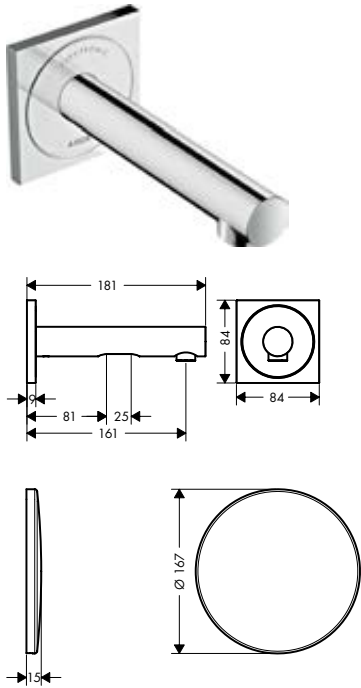

AXOR Uno Electronic basin mixers for concealed installation wall-mounted

Features of all variants

- / spray type: laminar spray
- / maximum flow rate at 3 bar: 5 l/min
- / temperature adjustable via basic set
- / infrared sensor technology
- / automatic environmental adjustment of infrared sensor
- / adjustable optical range of infrared sensor (5 settings)

- / 230 V / 50 Hz mains connection
- / hygiene rinse activatable (automatic water flow)
- / frequency of hygiene rinse: 24 h
- / flushing time hygiene rinse: 10 s
- / permanent rinse activatable (single water flow for 180 seconds, suitable for thermal disinfection)
- / cleaning mode: manual water stop for washbasin cleaning

- / TÜV certified
- / dirt filters in the connection hoses
- / for ideal function please note a minimum distance of 140 mm from the aerators center to the back rim of the wash basin

161