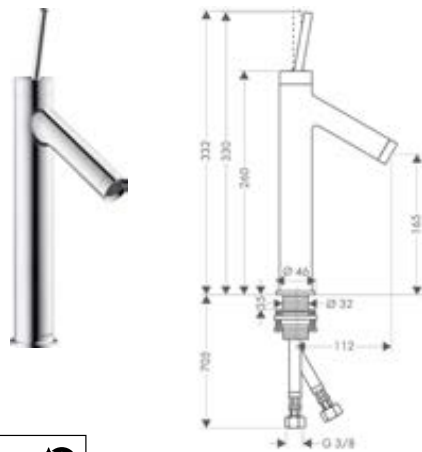

Single lever basin mixers with pin handle

Features of all variants

/ consists of: single lever basin mixer, waste set
/ projection: 112 mm
/ spray type: normal spray

/ maximum flow rate at 3 bar: 5 l/min
/ ceramic cartridge
/ suitable for continuous flow water heaters

/ connection type: G 3/8 connections
/ connection dimension: DN15

90

170

250

Sustainability

Technologies

Overview variants

ComfortZone	projection (mm)	spout height (mm)	waste set	for wash bowls	finish	LVI-nro	code no.
90	112	89	pop-up	-	Chrome	6150224	10111000
					AXOR FinishPlus*		10111XXX
90	112	89	non-closing	-	Chrome	6150171	10117000
					AXOR FinishPlus*		10117XXX
170	112	165	non-closing	-	Chrome	6150360	10123000
					AXOR FinishPlus*		10123XXX
250	112	250	non-closing	■	Chrome	6150360	10129000
					AXOR FinishPlus*		10129XXX