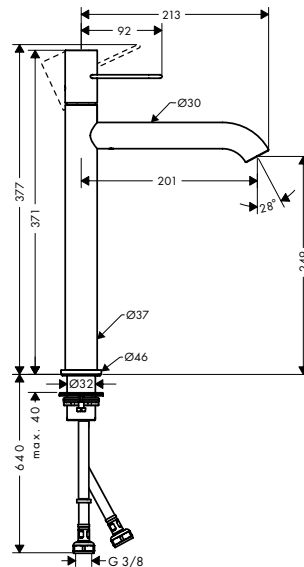

250

Sustainability

Technologies

Overview variants

ComfortZone	projection (mm)	spout height (mm)	waste set	for wash bowls	finish	LVI-nro	code no.
70	111	72			- Chrome - Brushed Nickel - AXOR FinishPlus*	6150788	38038000 38038820 38038XXX
100	127	98	pop-up	–	- Chrome - Brushed Nickel - AXOR FinishPlus*	6150575	38023000 38023820 38023XXX
100	127	98	non-closing	–	- Chrome - Brushed Nickel - AXOR FinishPlus*	6150578	38026000 38026820 38026XXX
190	201	189	non-closing	■	- Chrome - Brushed Nickel - AXOR FinishPlus*	6150581	38032000 38032820 38032XXX
250	201	249	non-closing	■	- Chrome - Brushed Nickel - AXOR FinishPlus*	6150584	38034000 38034820 38034XXX

Measurements within scale drawings are in mm.

Technical specifications and units of measure are subject to change.