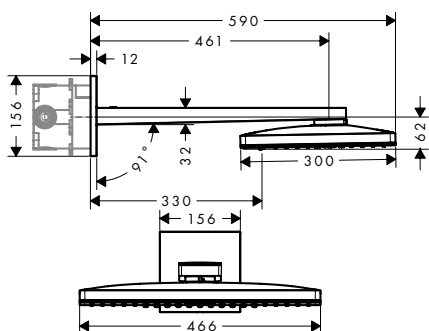

AXOR ShowerSolutions Overhead shower 3jet, 2jet, 1jet with shower arm

Features of all variants

/ consists of: overhead shower, shower arm, escutcheon
/ material spray disc: metal

/ shower arm length 460 mm
/ minimum flow pressure: 1,5 bar
/ spray disc removable for cleaning

/ overhead shower removable for cleaning
/ connection dimension: DN15
/ suitable for continuous flow water heaters

3 spray types