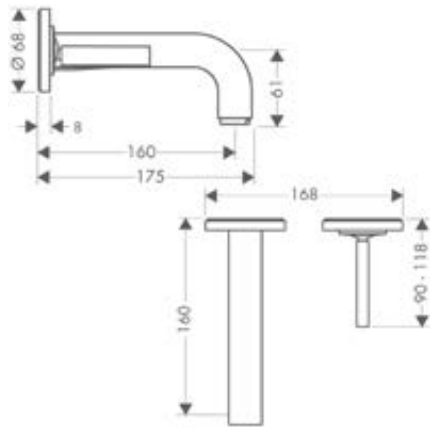

Single lever basin mixers for concealed installation wall-mounted with escutcheons

Features of all variants

/ consists of: single lever basin mixer for concealed installation wall-mounted, waste set
/ spray type: normal spray
/ maximum flow rate at 3 bar: 5 l/min

/ ceramic cartridge
/ suitable for continuous flow water heaters
/ non-closing waste set
/ connection type: basic set

/ connection dimension: DN15
/ handle can be positioned on the right or left, depending on the basic set installation

160