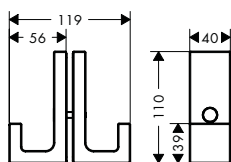

finish		code no.
	Chrome NEW	42639000
	AXOR FinishPlus*	42639XXX

AXOR Universal Rectangular Bath towel holder

Features of all variants

/ wall-mounted
/ material: metal

/ with mounting material
/ diameter drill hole: 6 mm