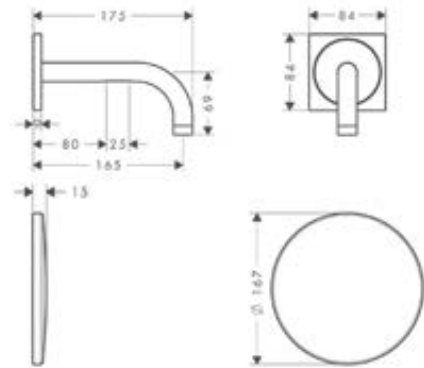

AXOR Uno Electronic basin mixers for concealed installation wall-mounted

Features of all variants

- / spray type: normal spray
- / maximum flow rate at 3 bar: 5 l/min
- / temperature adjustable via basic set
- / infrared sensor technology
- / automatic environmental adjustment of infrared sensor
- / adjustable optical range of infrared sensor (5 settings)

- / 230 V / 50 Hz mains connection
- / hygiene rinse activatable (automatic water flow)
- / frequency of hygiene rinse: 24 h
- / flushing time hygiene rinse: 10 s
- / permanent rinse activatable (single water flow for 180 seconds, suitable for thermal disinfection)
- / cleaning mode: manual water stop for washbasin cleaning

- / TÜV certified
- / dirt filters in the connection hoses
- / for ideal function please note a minimum distance of 140 mm from the aerators center to the back rim of the wash basin

Sustainability

Technologies

Overview variants

projection (mm)	finish	LVI-nro	code no.
165	Chrome	6150165	38119000
	Matt Black	6150816	38119670
	AXOR FinishPlus*		38119XXX
225	Chrome	6150166	38120000
	Matt Black	6150817	38120670
	AXOR FinishPlus*		38120XXX

Required parts:		LVI-nro	code no.
Basic set for electronic basin mixer for concealed installation wall-mounted		6150204	16180180

Optional parts:	For	code no.
Extension 25 mm for basic set for electronic basin mixer wall-mounted	38119XXX	13594000

* AXOR FinishPlus: For further AXOR FinishPlus surfaces please see the AXOR FinishPlus overview on page 22.