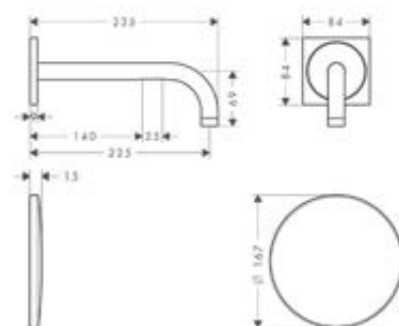

225

Sustainability

Technologies

Overview variants

projection (mm)	finish	LVI-nro	code no.
165	Chrome	6150165	38119000
	Matt Black	6150816	38119670
	AXOR FinishPlus*		38119XXX
225	Chrome	6150166	38120000
	Matt Black	6150817	38120670
	AXOR FinishPlus*		38120XXX

Required parts:

Basic set for electronic basin mixer for concealed installation wall-mounted

LVI-nro
code no.
6150204 16180180

Optional parts:

For

code no.

Extension 25 mm for basic set for electronic basin mixer wall-mounted 38119XXX

13594000

* AXOR FinishPlus: For further AXOR FinishPlus surfaces please see the AXOR FinishPlus overview on page 22.