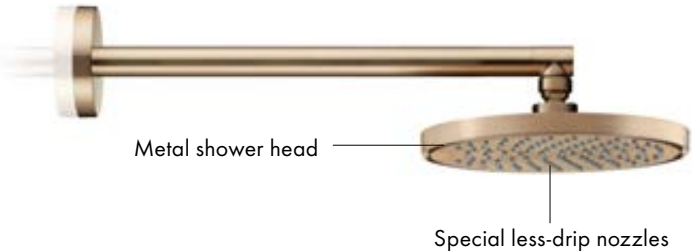

AXOR Conscious Showers. Water is precious.

Delightful showers are some of the most precious moments in our daily routines. To make a ritual like this as pleasant as it is responsible, AXOR has developed Conscious Showers. All shower products in this range are characterized by low water consumption, starting from 6 l/min.

AXOR Conscious Showers meet the specific requirements for sustainable use of the precious element of water, while satisfying even the highest aesthetic demands. Whether in round or square design, they can be combined with AXOR bathroom collections in a variety of styles.