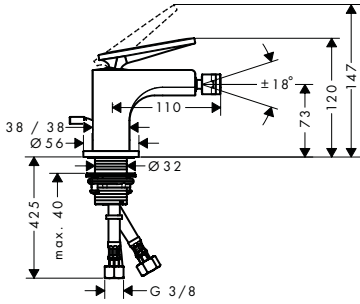

Single lever bidet mixers

Features of all variants

/ consists of: single lever bidet mixer, waste set
/ spout height: 73 mm
/ aerator with ball pivot
/ spray type: laminar spray

/ maximum flow rate at 3 bar: 7,2 l/min
/ ceramic cartridge
/ suitable for continuous flow water heaters
/ pop-up waste set G 1 ¼

/ connection type: G ¾ connections
/ connection dimension: DN15

lever handle

rhombic cut

Overview variants

handle version	structure element	finish	code no.
lever	without structure	Chrome	39214000
		AXOR FinishPlus*	39214XXX
lever	rhombic cut	Chrome	39201000
		AXOR FinishPlus*	39201XXX