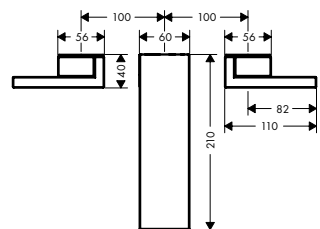

/ ceramic valves hot/cold 90°
 / suitable for continuous flow water heaters
 / push-open waste set G 1 1/4
 / material waste set: metal

/ connection type: basic set
 / connection dimension: DN15

diamond cut