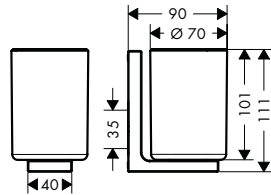

AXOR Universal Rectangular Toothbrush tumbler

Features

/ wall-mounted
/ material: glass
/ holder material: metal

/ with mounting material
/ concealed fastening
/ drilling distance: 35 mm

/ diameter drill hole: 6 mm

finish		code no.
	Chrome NEW	42604000
	AXOR FinishPlus*	42604XXX

AXOR Universal Rectangular Soap dish

Features

/ wall-mounted
/ material shelf: glass
/ holder material: metal

/ with mounting material
/ concealed fastening
/ drilling distance: 35 mm

/ diameter drill hole: 6 mm