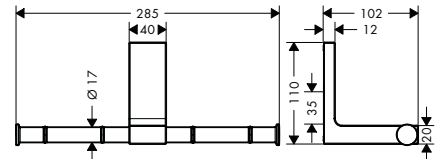

double

Overview variants

version	finish	code no.	
single	Chrome	NEW	42656000
	AXOR Finish-Plus*		42656XXX

Measurements within scale drawings are in mm.

Technical specifications and units of measure are subject to change.