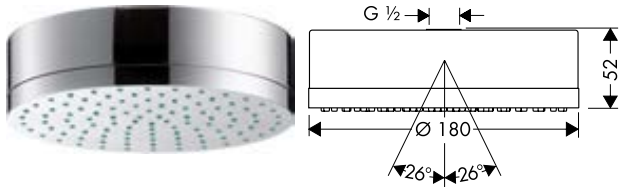

Overhead shower 180 1jet

Features

- / shower head size: 180 mm
- / spray type: RainAir
- / ball-joint: overhead shower angle adjustable
- / material spray disc: metal
- / maximum flow rate at 3 bar: 24 l/min
- / flow rate RainAir spray (at 3 bar): 24 l/min
- / minimum flow pressure: 1,5 bar
- / spray disc removable for cleaning
- / installation: ceiling or wall
- / connection thread G 1/2
- / connection dimension: DN15
- / suitable for continuous flow water heaters