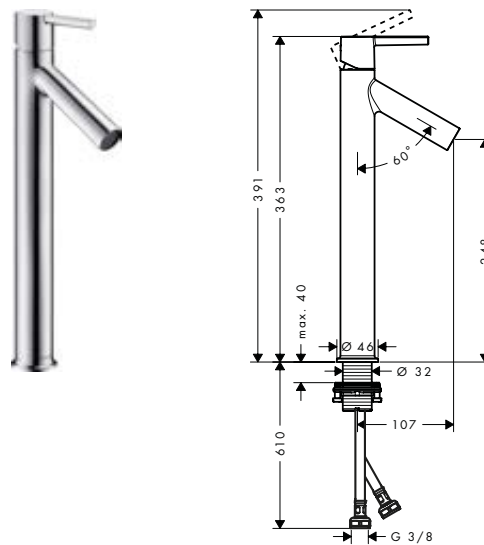

250

Sustainability

Technologies

Overview variants

Comfort-Zone	projec-tion (mm)	spout height (mm)	waste set	CoolStart	for wash bowls	max. flow rate at 3 bar (l/min)	finish	code no.
100	103	95	pop-up	■	-	3.5	Chrome AXOR FinishPlus*	10007000 10007XXX
100	103	95	pop-up	-	-	5	Chrome AXOR FinishPlus*	10001000 10001XXX
100	103	95	non-closing	-	-	5	Chrome AXOR FinishPlus*	10003000 10003XXX
250	107	248	non-closing	-	■	5	Chrome AXOR FinishPlus*	10103000 10103XXX

i 10003XXX This product is only available in the AXOR FinishPlus surface Brushed Red Gold via AXOR Signature.