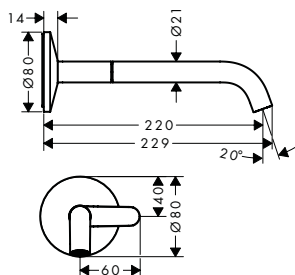

3-hole basin mixer Select 170 with push-open waste set

Optional parts:

code no.

Hose extension set for 3-hole basin mixer

38959000

Basin mixer for concealed installation wall-mounted Select with spout 220 mm

Features

/ consists of: basin mixer for concealed installation wall-mounted, waste set
/ projection: 220 mm
/ spray type: normal spray

/ maximum flow rate at 3 bar: 5 l/min
/ Select cartridge with temperature control
/ suitable for continuous flow water heaters
/ non-closing waste set

/ connection type: basic set
/ connection dimension: DN15

Technologies

finish	available from	LVI-nro	code no.
Chrome		6150846	48112000
Matt Black		6150847	48112670
Matt White	NEW	Q2/2023	48112700
AXOR FinishPlus*			48112XXX

Required parts:

LVI-nro

code no.

Basic set for basin mixer for concealed installation wall-mounted Select

6150814

13625180

Optional parts:

finish

code no.

Escutcheon 90 mm

Chrome

13611000

Matt Black

13611670

AXOR FinishPlus*

13611XXX

Extension element

Chrome

13610000

Matt Black

13610670

AXOR FinishPlus*

13610XXX