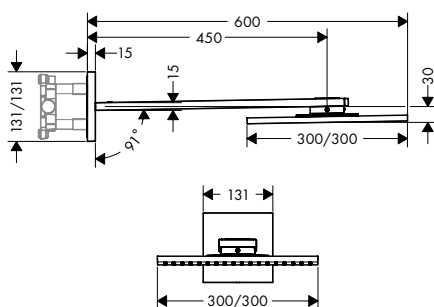

Dimension drawings

Overhead shower 300/300 2jet with shower arm   Thermostatic module Select 530/90 for concealed installation for 3 functions