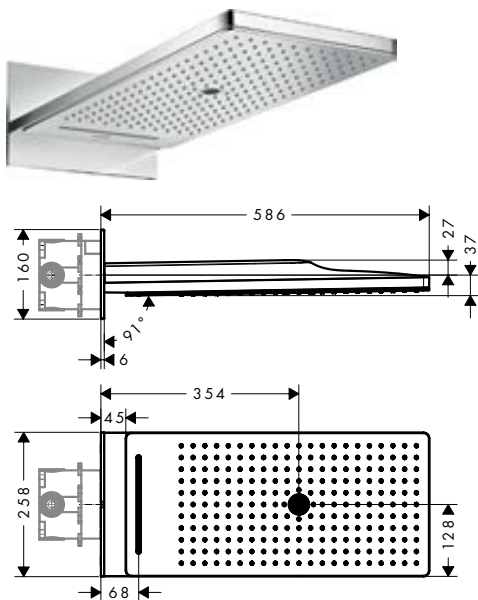

AXOR ShowerSolutions Overhead shower 250/580 3jet

Features

/ consists of: overhead shower, wall connector
/ shower head size: 580 x 260 mm
/ spray type: Rain, RainFlow, Mono
/ material spray disc: metal
/ maximum flow rate at 3 bar: 20 l/min

/ flow rate Rain spray (at 3 bar): 17 l/min
/ flow rate RainFlow spray (at 3 bar): 17 l/min
/ flow rate Mono spray (at 3 bar): 20 l/min
/ minimum flow pressure: 1,7 bar
/ spray disc removable for cleaning

/ installation: wall
/ connection dimension: DN15
/ connection type: basic set
/ suitable for continuous flow water heaters

Technologies

Spray types

finish	code no.
● Chrome	35283000
● AXOR FinishPlus*	35283XXX

Required parts:

	code no.
Basic set	01700180