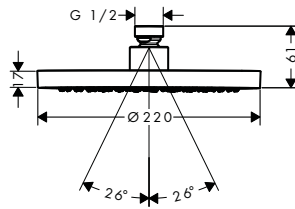

AXOR ShowerSolutions Overhead showers | jet

Features of all variants

/ shower head size: 220 mm

/ spray type: Rain

/ ball-joint: overhead shower angle adjustable

/ material spray disc: metal

/ overhead shower removable for cleaning

/ installation: ceiling or wall

/ connection thread G 1/2

/ suitable for continuous flow water heaters

Sustainability

Technologies

Spray types

Overview variants

	max. flow rate at 3 bar (l/min)	min. flow pressure (bar)	finish	code no.
	9	0.8	Chrome NEW 35383000	
			Matt Black NEW 35383670	
			AXOR FinishPlus* 35383XXX	
	5.6	0.6	Chrome NEW 35388000	
			Matt Black NEW 35388670	
			AXOR FinishPlus* 35388XXX	
	10.1	0.8	Chrome NEW 35382000	
			Matt Black NEW 35382670	
			AXOR FinishPlus* 35382XXX	

Required parts (choose one):	finish	code no.
Shower arm 390 mm	Chrome 26431000	
	Matt Black NEW 26431670	
	AXOR FinishPlus* 26431XXX	
Ceiling connector 100 mm	Chrome 26432000	
	Matt Black NEW 26432670	
	AXOR FinishPlus* 26432XXX	
Ceiling connector 300 mm	Chrome 26433000	
	Matt Black NEW 26433670	
	AXOR FinishPlus* 26433XXX	
Shower arm 390 mm softsquare	Chrome NEW 26967000	
	Matt Black NEW 26967670	
	AXOR FinishPlus* 26967XXX	
Ceiling connector 100 mm softsquare	Chrome NEW 26965000	
	Matt Black NEW 26965670	
	AXOR FinishPlus* 26965XXX	
Ceiling connector 300 mm softsquare	Chrome NEW 26966000	
	Matt Black NEW 26966670	
	AXOR FinishPlus* 26966XXX