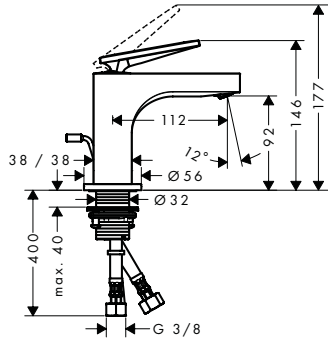

Single lever basin mixers for hand washbasins

Features of all variants

/ consists of: single lever basin mixer, waste set
/ ComfortZone 90
/ projection: 112 mm
/ spout height: 92 mm

/ spray type: laminar spray
/ swiveling spray former
/ maximum flow rate at 3 bar: 5 l/min
/ ceramic cartridge

/ suitable for continuous flow water heaters
/ pop-up waste set G 1¼
/ connection type: G ¾ connections
/ connection dimension: DN15

90