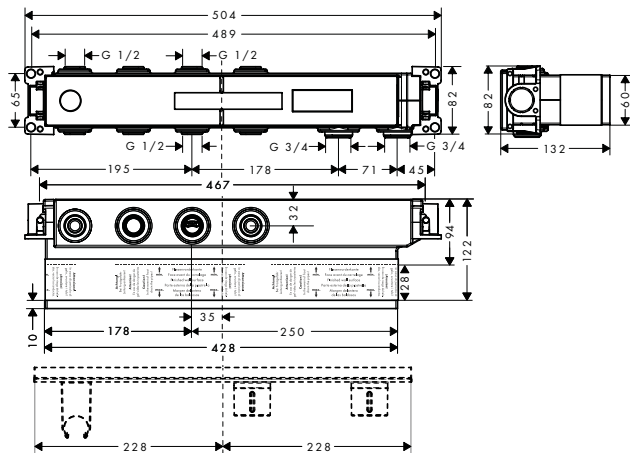

Basic set for thermostat for exposed/ concealed installation for 3 functions

Features

- / suitable for AXOR Edge Thermostat for 3 functions
- / connection dimension: Rp 1/2
- exposed/concealed installation
- / sound-decoupled installation

code no.
45443180

Basic set for thermostatic module Select for 2 functions

Features

- / 2 functions
- / connection thread Rp 3/4
- / connection dimension: DN15/DN20
- / horizontal installation
- / sound-decoupled installation
- / minimum mounting depth: 87 mm
- / maximum mounting depth: 122 mm