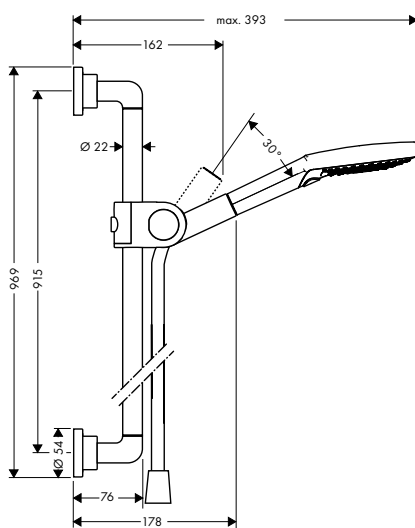

Technologies

Spray types

finish		code no.
Chrome		27991000
AXOR FinishPlus*		27991XXX

* AXOR FinishPlus: For further AXOR FinishPlus surfaces please see the AXOR FinishPlus overview on page 22.