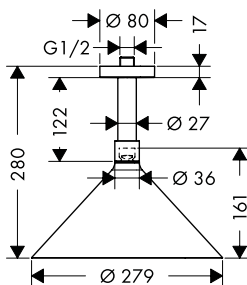

AXOR Showers/Front Overhead shower 240 2jet with ceiling connector

Features

- / consists of: overhead shower, ceiling connector
- / shower head size: 279 mm
- / spray type: Rain, RainAir
- / Select button on overhead shower
- / ball-joint: overhead shower angle adjustable
- / material spray disc: metal
- / brass ceiling connector
- / ceiling connection length: 139 mm
- / maximum flow rate at 3 bar: 17 l/min
- / flow rate Rain spray (at 3 bar): 17 l/min
- / flow rate RainAir spray (at 3 bar): 16 l/min
- / minimum flow pressure: 1 bar
- / spray disc removable for cleaning
- / installation: ceiling
- / connection thread G 1/2
- / connection dimension: DN15
- / suitable for continuous flow water heaters