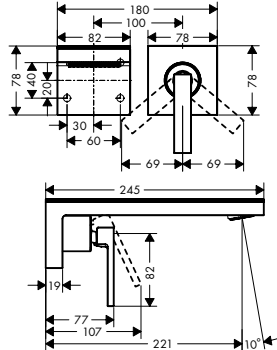

221 without plate

Sustainability

Technologies

Overview variants

cover	finish	code no.
with plate	Chrome/Mirror Glass	47060000
	Chrome/Black Glass	47060600
without plate	Chrome	47062000
	Brushed Bronze	47062140
	Brushed Gold Optic	47062250
	Polished Red Gold	47062300
	Brushed Red Gold	47062310
	Polished Black Chrome	47062330
	Brushed Black Chrome	47062340
	Stainless Steel Optic	47062800
	Brushed Brass	47062950
	Polished Gold Optic	47062990
	AXOR FinishPlus*	47062XXX

Consisting of:

	Included in	Code no.
Single lever basin mixer for concealed installation wall-mounted with spout 221 mm without plate	47060XXX	47062XXX
Plate 245 Glass	47060XXX	47901XXX

Required parts:

	LVI-nro	code no.
Basic set for single lever basin mixer for concealed installation wall-mounted	6150516	13623180

Optional parts:

	code no.
Extension set 25 mm for single lever basin mixer wall-mounted	13586000

Measurements within scale drawings are in mm.

Technical specifications and units of measure are subject to change.