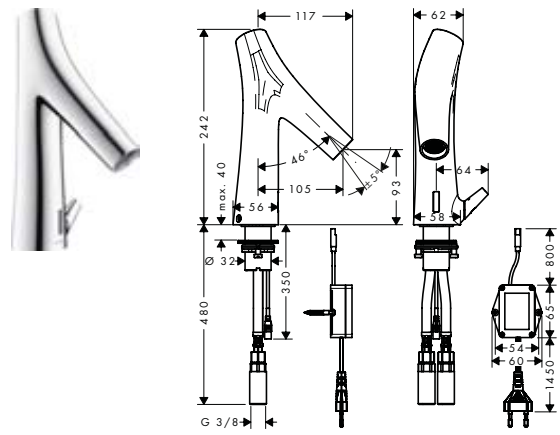

adjustable

Sustainability

Technologies

Overview variants

power supply	temperature adjustment	finish	LVI-nro	code no.
battery operation	pre adjustable	Chrome	6150513	12172000
		AXOR FinishPlus*		12172XXX
battery operation	adjustable	Chrome	6150512	12171000
		AXOR FinishPlus*		12171XXX
mains connection	pre adjustable	Chrome	6150515	12174000
		AXOR FinishPlus*		12174XXX
mains connection	adjustable	Chrome	6150514	12173000
		AXOR FinishPlus*		12173XXX

* AXOR FinishPlus: For further AXOR FinishPlus surfaces please see the AXOR FinishPlus overview on page 22.