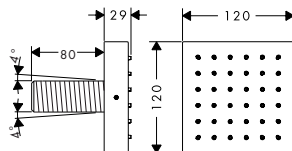

AXOR Montreux Shower arm 389 mm

Features

/ length: 389 mm
/ installation type: exposed installation

/ material: brass
/ version: 90° angle

/ connection type: G 1/2

finish	code no.
Chrome	27348000
AXOR FinishPlus*	27348XXX

AXOR Citterio Wall plate square

Features

/ material: metal

/ wall or ceiling mounting

finish	LVI-nro	code no.
Chrome	6556019	27419000
AXOR FinishPlus*		27419XXX

AXOR Citterio E / AXOR ShowerSolutions Shower modules for concealed installation

Features of all variants

/ shower head size: 120 mm
/ spray type: Rain
/ spray angle adjustable in five steps
/ field of application: functions as overhead, shoulder or side shower
/ maximum flow rate at 3 bar: 5,3 l/min
/ flow rate Rain spray (at 3 bar): 5,3 l/min

/ minimum flow pressure: 1 bar
/ connection thread: G 1/2
/ in a joined installation (10 mm distance) the use of basic set no.28486180 is recommended
/ in a freely arranged installation, connection via a G 1/2 connecting thread is possible

/ if installed as an overhead shower with several joint modules, the use of installation aid no.28470180 is recommended
/ suitable for continuous flow water heaters
/ connection dimension: DN15
/ material: metal

square

softsquare

Technologies

Spray types

Overview variants

shape	finish	LVI-nro	code no.
square	Chrome	6559017	28491000
	AXOR FinishPlus*		28491XXX
softsquare	Chrome		36822000
	AXOR FinishPlus*		36822XXX

Optional parts:

Basic set for shower module 120/120 for concealed installation

LVI-nro	code no.
6559016	28486180