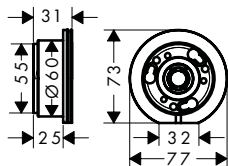

Extension 25 mm for basic set basin mixer for concealed installation wall-mounted Select

Features

/ extension for basic set

/ extension length: 25 mm