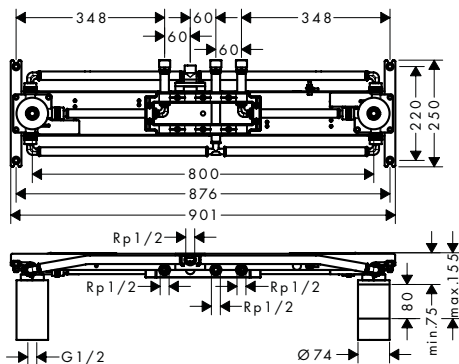

code no.
10922180

Extension set 230 mm for ceiling connector ShowerHeaven 1200/300 4jet

Features

/ packaging unit: 2 pieces

/ dimension: 230 mm

finish	code no.
Chrome	13603000
AXOR FinishPlus*	13603XXX

Basic set for overhead shower with shower arm