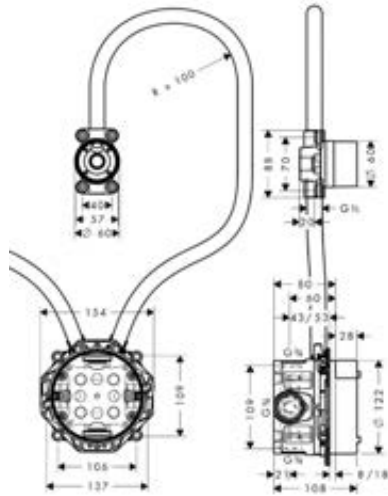

Basic set for electronic basin mixer for concealed installation wall-mounted

Features

/ TÜV certified
/ suitable for infrared wall spout

/ connection dimension: DN20
/ maximum flow rate at 3 bar: 5 l/min

/ minimum mounting depth: 80 mm
/ maximum mounting depth: 108 mm

LVI-nro	code no.
6150204	16180180

Optional parts:

Extension 25 mm for basic set for electronic basin mixer wall-mounted

code no.

13594000

Extension 25 mm for basic set for electronic basin mixer wall-mounted

Features

/ extension for basic set

/ suitable for all wall-mounted electronic mixers

/ extension length: 25 mm

code no.
13594000