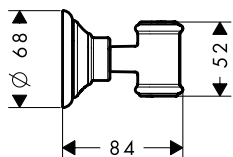

AXOR Montreux Shower holder

Features

/ fixed holding position

/ for hoses with conical nut

/ material: metal

finish	LVI-nro	code no.
● Chrome	6555613	16325000
● AXOR FinishPlus*		16325XXX

AXOR One Shower holder

Features

/ fixed holding position

/ for shower hoses with cylindrical nut

/ material: metal