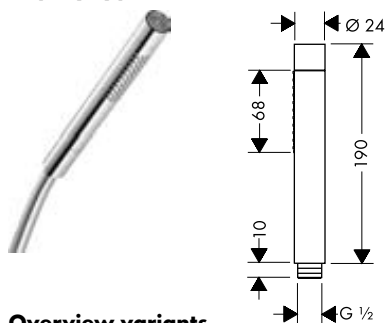

2 spray types