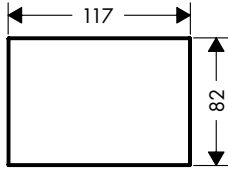

Plates Leather

Features of all variants

/ material: leather

/ removable

117

200