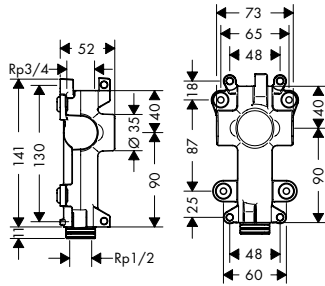

Basic set/ waterconducting unit for shelf 120/120 for concealed installation

Features

/ in a joined installation it serves as a waterconducting unit, allows dimensionally accurate positioning. In combination with: no.40872000