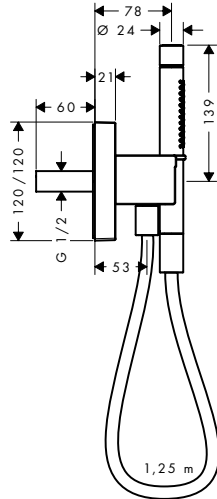

AXOR Starck Porter unit 120/120 with baton hand shower 2jet and shower hose

Features

- / consists of: porter unit, baton hand shower, shower holder, shower hose
- / shower head size: 68 x 24 mm
- / integrated support function
- / spray type: Rain, Mono
- / maximum flow rate at 3 bar: 16,2 l/min
- / minimum flow pressure: 1 bar
- / operating pressure: min. 1 bar/max. 10 bar
- / for shower hoses with conical or cylindrical nut on both sides
- / with non-return valve
- / wall mounting: screw fastening
- / rinseable screen seal
- / in a joined installation (10 mm distance), the basic set no.28486180 must be used
- / in a joined installation (10 mm distance) we recommend for perfect handling only the horizontal installation
- / in a freely-arranged installation (distance greater than 10 mm), no basic set is required