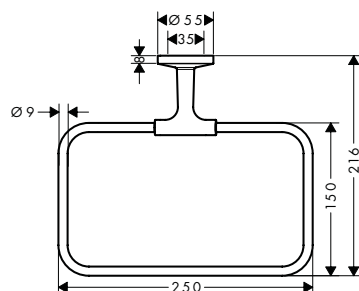

finish	available from	code no.	
Chrome		42823000	
Matt Black		42823670	
Matt White	NEW	Q2/2023	42823700
AXOR FinishPlus*			42823XXX