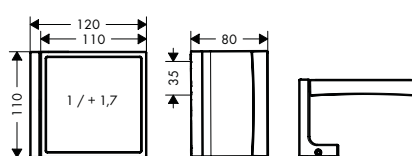

/ drilling distance: 35 mm
/ diameter drill hole: 6 mm
/ wall-mounted

finish	code no.
● Chrome NEW	42649000
● AXOR Finish-Plus*	42649XXX

AXOR Montreux Toothbrush tumbler

Features

/ wall-mounted
/ material: glass
/ holder material: metal