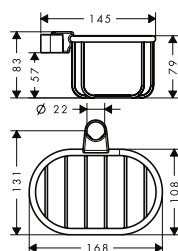

finish	code no.
Chrome	42066000
Brushed Nickel	42066820
AXOR FinishPlus*	42066XXX

AXOR Montreux Grab bar

Features

/ wall-mounted
/ material: metal
/ holder material: metal

/ length: 463 mm
/ with mounting material
/ concealed fastening

/ drilling distance: 280 x 170 mm
/ TÜV certified