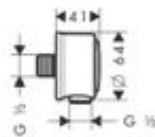

finish	LVI-nro	code no.
Chrome	6555309	16884000
Brushed Nickel	6555310	16884820
AXOR FinishPlus*		16884XXX