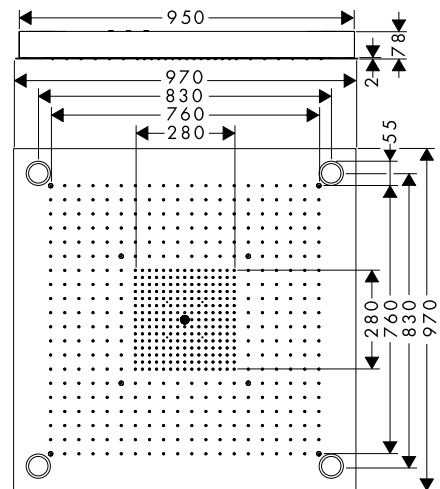

ShowerHeaven 970/970 3jet with lighting