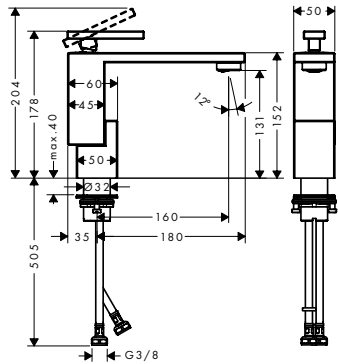

/ connection type: G 3/8 connections
 / connection dimension: DN15

130

280

Sustainability

Technologies

Overview variants

ComfortZone	projection (mm)	spout height (mm)	for wash bowls	structure element	finish	code no.
130	160	131	–	without structure	Chrome Polished Red Gold Polished Black Chrome Polished Gold Optic AXOR FinishPlus*	46010000 46010300 46010330 46010990 46010XXX
130	160	131	–	diamond cut	Chrome Polished Red Gold Polished Black Chrome Polished Gold Optic AXOR FinishPlus*	46011000 46011300 46011330 46011990 46011XXX
280	180	282	■	without structure	Chrome Polished Red Gold Polished Black Chrome Polished Gold Optic AXOR FinishPlus*	46030000 46030300 46030330 46030990 46030XXX