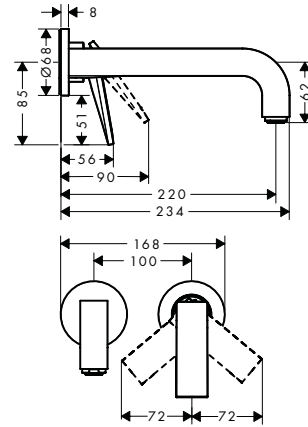

/ connection dimension: DN15
 / handle can be positioned on the right or left, depending on the basic set installation

160

220

220 rhombic cut

Sustainability

Technologies

Overview variants

projection (mm)	handle version	structure element	finish	LVI-nro	code no.
160	pin	without structure	Chrome	6150265	39113000
			AXOR FinishPlus*		39113XXX
220	pin	without structure	Chrome	6150267	39116000
			AXOR FinishPlus*		39116XXX
220	lever	without structure	Chrome	6150826	39121000
			AXOR FinishPlus*		39121XXX
220	lever	rhombic cut	Chrome	6150829	39181000
			AXOR FinishPlus*		39181XXX