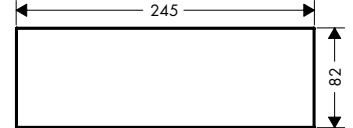

Plates glass

Features of all variants

/ material: glass

/ removable

117

200

245

Overview variants

	length (mm)	finish	code no.
	117	☐ Mirror	47902000
		☐ Black	47902600
	200	☐ Mirror	47900000
		☐ Black	47900600
	245	☐ Mirror	47901000
		☐ Black	47901600

Plates American Walnut

Features of all variants

/ material: walnut
/ removable

/ since wood is a natural material, each piece is unique, and wood markings may vary

117

200

245

Overview variants

	length (mm)	finish	code no.
	117	☐ Black Walnut	47908000
	200	☐ Black Walnut	47906000
	245	☐ Black Walnut	47907000