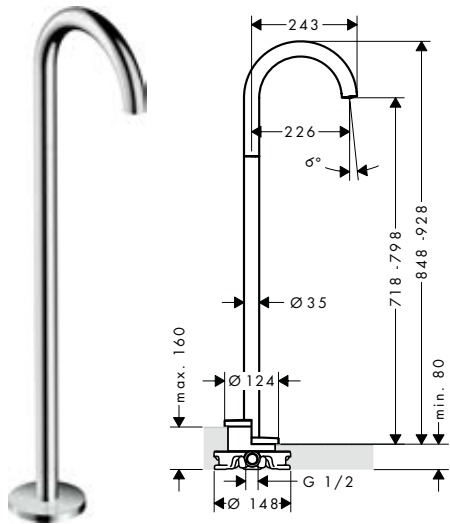

Bath spouts floor-standing

Features of all variants

/ 1 function
/ connection type: basic set

/ projection: 226 mm
/ free-standing installation

/ maximum flow rate at 3 bar: 18 l/min
/ spray type: normal spray

Technologies

Overview variants

version	finish	code no.
curved	Chrome	38412000
	Matt Black	38412670
	Brushed Nickel	38412820
	AXOR FinishPlus*	38412XXX
straight	Chrome	45412000
	Brushed Nickel	45412820
	AXOR FinishPlus*	45412XXX

Required parts:		LVI-nro	code no.
	Basic set for mixers floor-standing	6350115	10452180
Optional parts:		LVI-nro	code no.
	Sealing foil for basic set bath mixer floor-standing	6350114	96441000

* AXOR FinishPlus: For further AXOR FinishPlus surfaces please see the AXOR FinishPlus overview on page 22.