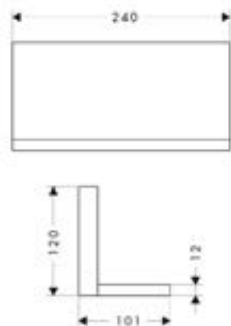

AXOR ShowerSolutions Hand shower module 120/120 for concealed installation square

Features

- / consists of: shut-off valve, hand shower module, baton hand shower, shower hose
- / hose nut: for shower hoses with a cylindrical nut
- / connection type: DN15
- / with non-return valve
- / maximum flow rate at 3 bar: 17 l/min
- / material: metal

finish	LVI-nro	code no.
● Chrome	6555628	10651000
● AXOR FinishPlus*		10651XXX

Consisting of:

	Included in	Code no.
Metal effect shower hose 1.25 m with cylindrical nuts	10651XXX	28282XXX

Required parts:

	LVI-nro	code no.
Basic set for hand shower module 120/120 for concealed installation	6555627	10650180

Optional parts:

	code no.
Extension set for hand shower module	10658000

AXOR ShowerSolutions Shelves

Features of all variants

- / for use with either vertical or horizontal installation of the basic set
- / material shelf: metal
- / with mounting material
- / material frame: solid brass
- / concealed fastening
- / drilling distance: 72 mm
- / diameter drill hole: 6 mm

240/120

120/120

Overview variants

product dimensions (mm)	finish	LVI-nro	code no.
240/120	● Chrome	5773834	40873000
	● AXOR FinishPlus*		40873XXX
120/120	● Chrome	5773833	40872000
	● AXOR FinishPlus*		40872XXX

Measurements within scale drawings are in mm.

Technical specifications and units of measure are subject to change.