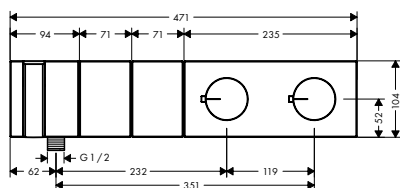

Thermostatic modules Select for concealed installation

Features of all variants

/ consists of: thermostatic module, shower holder, baton hand shower, shower hose
/ thermostat cartridge, Start/stop valve to operate the functions

/ depending on volume flow and installation situation approx. 50% flow rate reduction and integrated shut off function
/ simultaneous use of several outlets
/ flow rate hand shower connection at 3 bar: 14 l/min

/ min. operating pressure: 1 bar
/ max. operating pressure: 10 bar
/ safety stop at 40 °C
/ temperature limitation adjustable
/ hose nut: for shower hoses with a cylindrical nut
/ connection type: basic set

2 functions