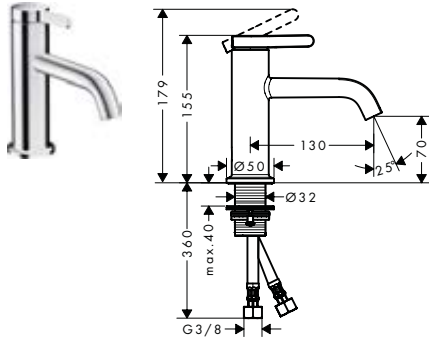

Single lever basin mixers

Features of all variants

/ consists of: single lever basin mixer, waste set
/ spray type: normal spray
/ maximum flow rate at 3 bar: 5 l/min

/ ceramic cartridge
/ temperature limitation adjustable
/ suitable for continuous flow water heaters

/ material waste set: metal
/ connection type: G 3/8 connections
/ connection dimension: DN15

70