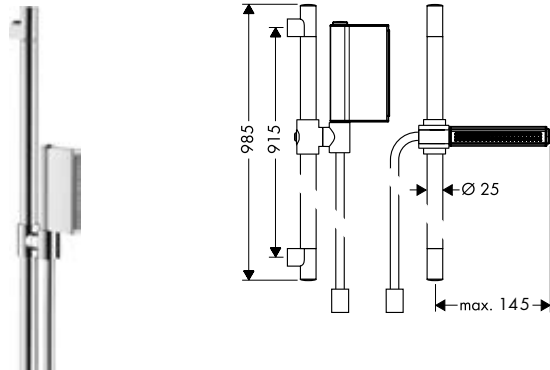

AXOR One Shower set 0.90 m with hand shower 2jet

Features

- / consists of: hand shower, shower bar, shower hose, slider
- / shower head size: 124 x 24 mm
- / spray type: Rain, flood spray
- / convenient spray selection via Select button
- / AXOR Starck wall bar 0.90 m

- / maximum flow rate at 3 bar: 12 l/min
- / minimum flow pressure: 2,5 bar
- / operating pressure: min. 0.25 MPa/max. 1.0 MPa
- / shower hose with cylindrical nut on both ends
- / pivot joints on shower and fixed side
- / wall mounting: screw fastening

- / wall supports made of plastic
- / pipe length: 985 mm
- / shower bar diameter: 25 mm
- / profile pipe: round
- / drilling distance 915 mm

Technologies

Spray types

finish	code no.
Chrome	45722000
AXOR FinishPlus*	45722XXX

Consisting of:		Included in	Code no.
	Hand shower 2jet	45722XXX	45720XXX
	Metal effect shower hose 1.60 m with cylindrical nuts	45722XXX	28286XXX

Optional parts:		finish	LVI-nro	code no.
	Wall bar spacer for Unica wall bar D	Chrome	6559449	96186000