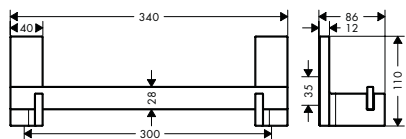

AXOR Universal Rectangular Grab bar

Features

/ wall-mounted
/ material: metal
/ length: 340 mm

/ with mounting material
/ concealed fastening
/ drilling distance: 300 mm

/ diameter drill hole: 6 mm
/ suitable for shower

finish		code no.
	Chrome NEW	42613000
	AXOR FinishPlus*	42613XXX

AXOR Universal Rectangular Shower door handle

Features

/ material: metal
/ holder material: metal

/ with mounting material
/ thickness of glass: 6 - 12 mm

/ diameter drill hole: 6 mm
/ concealed fastening