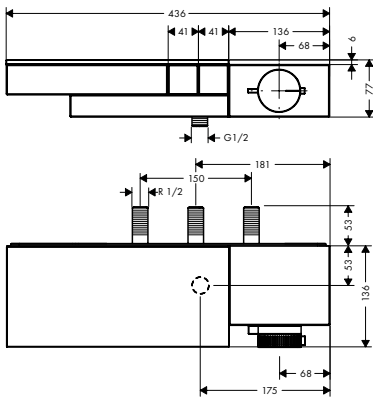

Thermostats exposed/concealed installation

Features of all variants

- / thermostat cartridge
- / depending on volume flow and installation situation approx. 50% flow rate reduction
- / simultaneous use of several outlets
- / min. operating pressure: 1 bar

- / max. operating pressure: 10 bar
- / safety stop at 40 °C
- / temperature limitation adjustable
- / non-return valve
- / shelf made of safety glass

- / surface shelf: frosted grey glass
- / connection dimension: DN15
- / connection type: basic set

2 functions