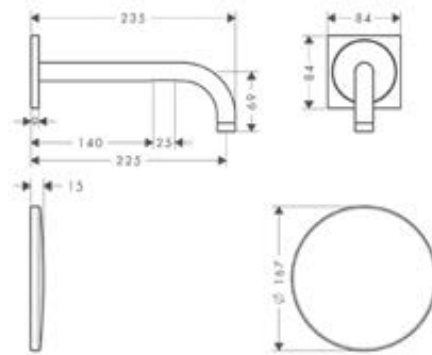

AXOR Uno Electronic basin mixers for concealed installation wall-mounted

Features of all variants

- / spray type: normal spray
- / maximum flow rate at 3 bar: 5 l/min
- / temperature adjustable via basic set
- / infrared sensor technology
- / automatic environmental adjustment of infrared sensor
- / adjustable optical range of infrared sensor (5 settings)

- / 230 V / 50 Hz mains connection
- / hygiene rinse activatable (automatic water flow)
- / frequency of hygiene rinse: 24 h
- / flushing time hygiene rinse: 10 s
- / permanent rinse activatable (single water flow for 180 seconds, suitable for thermal disinfection)
- / cleaning mode: manual water stop for washbasin cleaning

- / TÜV certified
- / dirt filters in the connection hoses
- / for ideal function please note a minimum distance of 140 mm from the aerators center to the back rim of the wash basin

Sustainability

Technologies

Overview variants

projection (mm)	finish	LVI-nro	code no.
165	Chrome	6150165	38119000
	Matt Black	6150816	38119670
	AXOR FinishPlus*		38119XXX
225	Chrome	6150166	38120000
	Matt Black	6150817	38120670
	AXOR FinishPlus*		38120XXX

Required parts:		LVI-nro	code no.
Basic set for electronic basin mixer for concealed installation wall-mounted		6150204	16180180

Optional parts:	For	code no.
Extension 25 mm for basic set for electronic basin mixer wall-mounted	38119XXX	13594000

* AXOR FinishPlus: For further AXOR FinishPlus surfaces please see the AXOR FinishPlus overview on page 22.