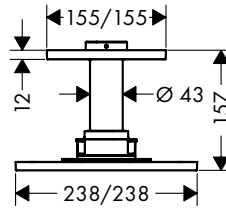

250/250

Technologies Spray types

Overview variants

shower head size	number of sprays	spray types	max. flow rate at 3 bar (l/min)	min. flow pressure (bar)	finish	code no.
300/300	2	PowderRain, Intense PowderRain	18	1.7	Chrome	35320000
					AXOR FinishPlus*	35320XXX
300/300	1	PowderRain	19	1.8	Chrome	35316000
					AXOR FinishPlus*	35316XXX
250/250	2	PowderRain, Intense PowderRain	18	2.2	Chrome	35312000
					AXOR FinishPlus*	35312XXX
250/250	1	PowderRain	19	1.8	Chrome	35308000
					AXOR FinishPlus*	35308XXX

Required parts:

Basic set for overhead shower with ceiling connector

code no.

26434180

Optional parts:

Extension 230 mm for ceiling connector overhead shower

finish

code no.

Chrome

35288000

AXOR FinishPlus*

35288XXX