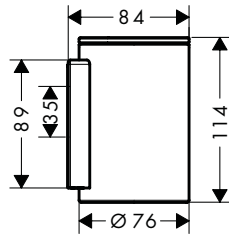

AXOR Universal Circular Toothbrush tumbler

Features

/ wall-mounted
/ material: glass
/ holder material: metal

/ with mounting material
/ concealed fastening
/ drilling distance: 35 mm

/ diameter drill hole: 6 mm

finish		available from	code no.
Chrome	NEW		42804000
Matt Black	NEW		42804670
Matt White	NEW	Q2/2023	42804700
AXOR FinishPlus*			42804XXX

AXOR Universal Circular Soap dish

Features

/ wall-mounted
/ with mounting material

/ concealed fastening
/ drilling distance: 35 mm

/ diameter drill hole: 6 mm