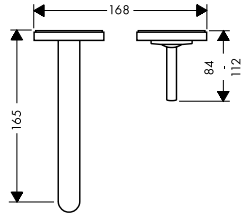

Single lever basin mixers for concealed installation wall-mounted with escutcheons

Features of all variants

/ consists of: single lever basin mixer for concealed installation wall-mounted, waste set
/ spray type: normal spray
/ maximum flow rate at 3 bar: 5 l/min

/ ceramic cartridge
/ suitable for continuous flow water heaters
/ non-closing waste set
/ connection type: basic set

/ connection dimension: DN15
/ handle can be positioned on the right or left, depending on the basic set installation

165