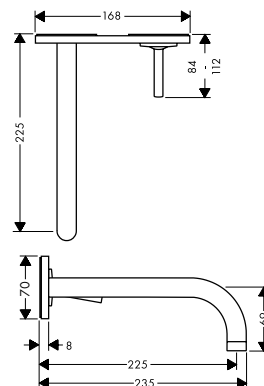

225

Sustainability

Technologies

Overview variants

projection (mm)	finish	LVI-nro	code no.
165	● Chrome	6150256	38112000
	● Brushed Nickel		38112820
	● AXOR FinishPlus*		38112XXX
225	● Chrome		38115000
	● Brushed Nickel		38115820
	● AXOR FinishPlus*		38115XXX

Required parts:

Basic set for single lever basin mixer for concealed installation wall-mounted

LVI-nro code no.

6150516 13623180

Optional parts:

Extension set 25 mm for single lever basin mixer wall-mounted

code no.

13586000