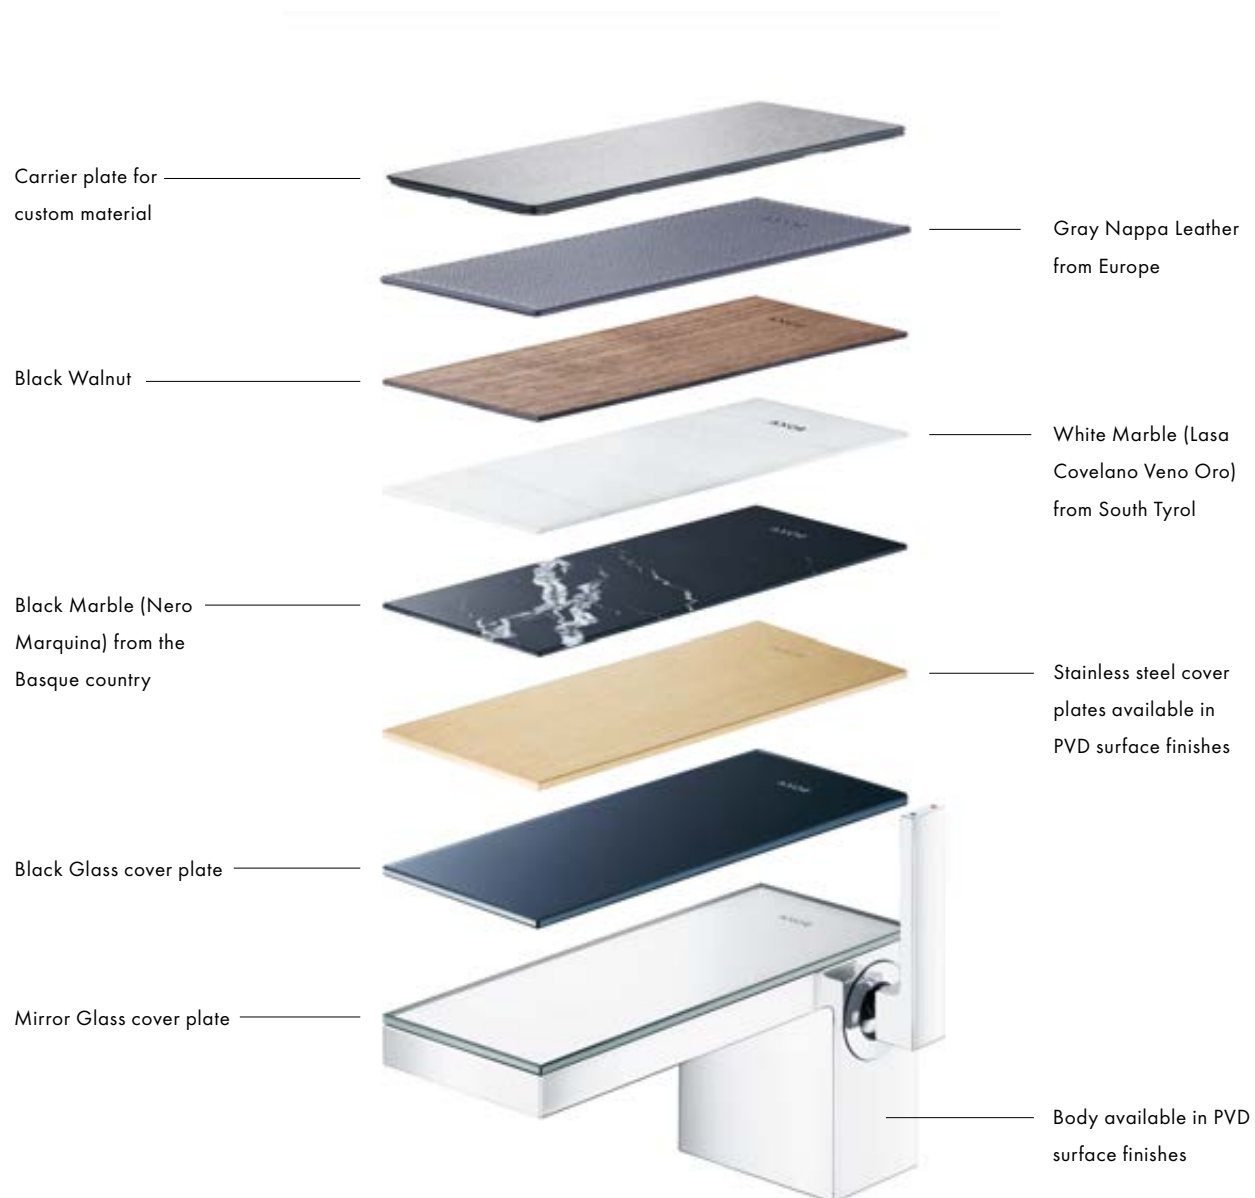

Learn more about AXOR MyEdition:

<https://www.axor-design.com/fi>

An avant-garde concept and an ingenious connection

A metal body with a chrome finish or one of the **AXOR FinishPlus** PVD surface. Crowned with a fascinating cover plate: With its exclusive material portfolio, **AXOR Signature** opens up groundbreaking potential. Metal, mirror glass, black glass and refined natural materials such as wood, marble and leather offer more appeal and new sensory experiences. AXOR MyEdition is the first.