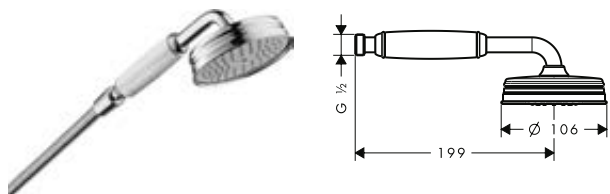

AXOR Montreux Hand shower 100 1jet

Features

/ shower head size: 100 mm
/ spray type: RainAir
/ spray disc surface: grey

/ maximum flow rate at 3 bar: 16 l/min
/ minimum flow pressure: 1 bar
/ rinseable screen seal

/ connection thread G 1/2
/ connection dimension: DN15
/ suitable for continuous flow water heaters

Technologies

Spray types

finish	LVI-nro	code no.
Chrome	6555611	16320000
AXOR FinishPlus*		16320XXX

AXOR One Shower set 75 1jet EcoSmart with wall connection

Features

/ consists of: hand shower, shower bar, shower hose, slider, wall connector
/ shower head size: 73 mm
/ spray type: PowderRain
/ maximum flow rate at 3 bar: 9,1 l/min
/ minimum flow pressure: 0,8 bar

/ operating pressure: min. 1.5 bar/max. 6 bar
/ shower hose with conical nut on both ends
/ pivot connector prevents hose from tangling
/ wall mounting: screw fastening
/ wall supports of metal
/ metal hand shower holder

/ pipe length: 965 mm
/ shower bar diameter: 25 mm
/ profile pipe: round
/ drilling distance 929 mm