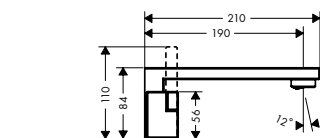

/ ceramic valves hot/cold 90°
 / suitable for continuous flow water heaters
 / push-open waste set G 1 1/4
 / material waste set: metal

/ connection type: basic set
 / connection dimension: DN15

diamond cut