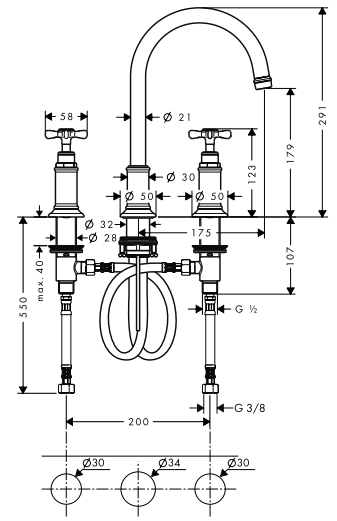

cross handle

Sustainability

Technologies

Overview variants

handle version	finish	LVI-nro	code no.
lever	Chrome	6150528	16514000
	Brushed Nickel	6150529	16514820
	AXOR FinishPlus*		16514XXX
cross	Chrome	6150526	16513000
	Brushed Nickel	6150527	16513820
	AXOR FinishPlus*		16513XXX