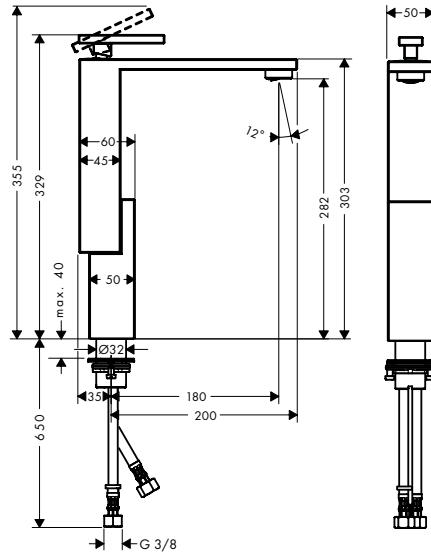

/ connection type: G 3/8 connections
 / connection dimension: DN15

130

280

Sustainability

Technologies

Overview variants

ComfortZone	projection (mm)	spout height (mm)	for wash bowls	structure element	finish	code no.
130	160	131	–	without structure	Chrome Polished Red Gold Polished Black Chrome Polished Gold Optic AXOR FinishPlus*	46010000 46010300 46010330 46010990 46010XXX
130	160	131	–	diamond cut	Chrome Polished Red Gold Polished Black Chrome Polished Gold Optic AXOR FinishPlus*	46011000 46011300 46011330 46011990 46011XXX
280	180	282	■	without structure	Chrome Polished Red Gold Polished Black Chrome Polished Gold Optic AXOR FinishPlus*	46030000 46030300 46030330 46030990 46030XXX