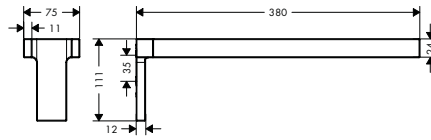

single

double

Overview variants

number of holder	finish	code no.
1 holder	Chrome NEW	42626000
	AXOR FinishPlus*	42626XXX
2 holders	Chrome NEW	42622000
	AXOR FinishPlus*	42622XXX

AXOR Universal Rectangular Towel ring