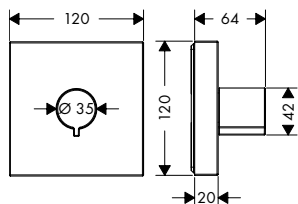

AXOR ShowerSolutions Shut-off valve 120/120 for concealed installation square

Features

/ connection type: DN15/DN20

/ in a joined installation (10 mm distance) with no.10755000, no.10751000, no.10651000, no.28491000, no.40872000 or no.40873000 the use of basic set no.10971180 is recommended

/ in a freely arranged installation, basic sets no.16973180, no.16974180 or no.16970180 can also be used

finish	LVI-nro	code no.
Chrome	6350100	10972000
AXOR FinishPlus*		10972XXX

Required parts:

Basic set for shut-off valve 120/120 for concealed installation

LVI-nro	code no.
6350099	10971180

Optional parts:

Extension set 25 mm for shut-off/ diverter valve Trio-/ Quattro

code no.
92990000

AXOR ShowerSolutions Shut-off/ diverter valve Trio/ Quattro 120/120 for concealed installation

Features

/ 3 consumers: in a freely-arranged installation (distance greater than 10 mm), the basic set no.15930180 must be used

/ 2 consumers: in a joined installation (10 mm distance) with no.36702000, the basic set no.36770180 must be used

/ 2 consumers: in a freely-arranged installation (distance greater than 10 mm), the basic set no.15981180 must be used
/ simultaneous utilization of 2 functions