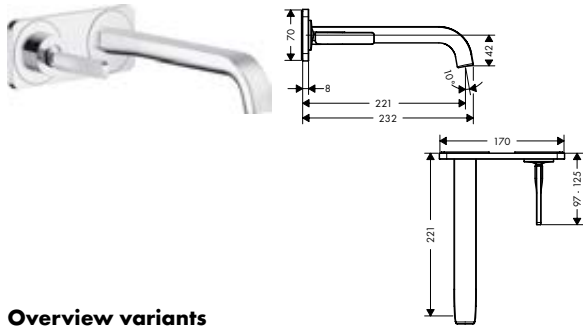

Single lever basin mixers

Overview variants

Comfort-Zone	projection (mm)	spout height (mm)	waste set	handle version	for wash bowls	finish	LVI-nro	code no.	
250	163	252	non-closing	pin	■	Chrome		36104000	
						Matt Black		NEW	36104670
						AXOR FinishPlus*		36104XXX	
250	163	252	non-closing	lever	■	Chrome	6150499	36113000	
						Matt Black		NEW	36113670
						AXOR FinishPlus*		36113XXX	

Single lever basin mixers for concealed installation wall-mounted

Features of all variants

/ consists of: single lever basin mixer for concealed installation wall-mounted, waste set
/ projection: 221 mm
/ spray type: laminar spray

/ maximum flow rate at 3 bar: 5 l/min
/ ceramic cartridge
/ suitable for continuous flow water heaters
/ non-closing waste set

/ connection type: basic set
/ handle can be positioned on the right or left, depending on the basic set installation

with plate