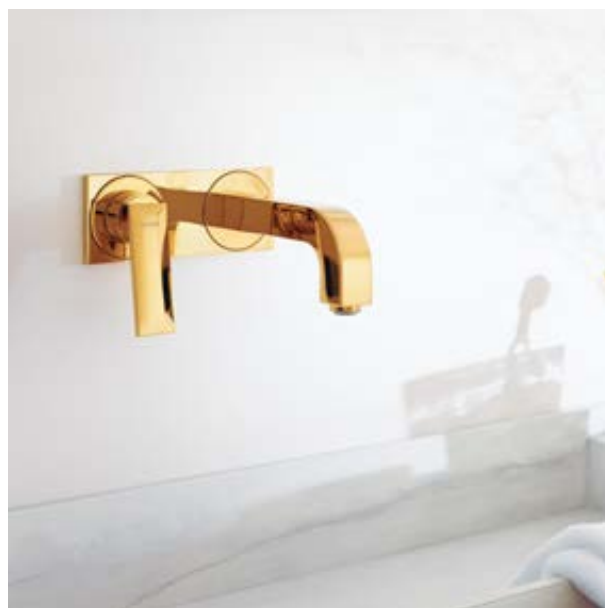

Single lever basin mixer for concealed installation, wall-mounted, with flat lever handle, spout 220 mm and cover plate in Polished Gold Optic.

For matching products please refer to the AXOR Program chapters

AXOR Showers

S. 216

AXOR Accessories

S. 284

AXOR Electronic

S. 328