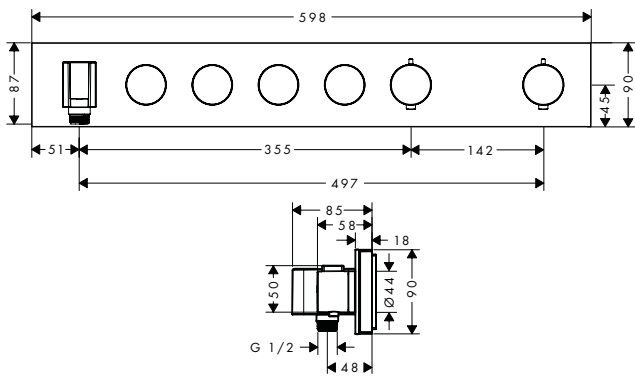

AXOR ShowerSolutions Thermostatic modules Select for concealed installation

Features of all variants

/ consists of: Thermostatic module, shower holder
/ thermostat cartridge, Start/stop valve to operate the functions
/ depending on volume flow and installation situation approx. 50% flow rate reduction and integrated shut off function

/ simultaneous use of several outlets
/ maximum flow rate at 3 bar: 26 l/min
/ min. operating pressure: 1 bar
/ max. operating pressure: 10 bar
/ safety stop at 40 °C
/ temperature limitation adjustable

/ hose nut: for shower hoses with a conical nut
/ connection type: basic set

4 functions