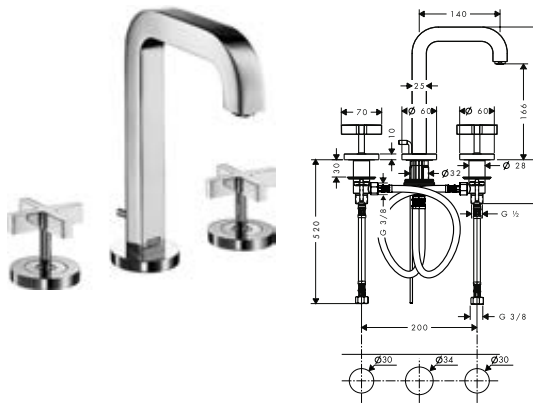

cross handle

Overview variants

handle version	finish	LVI-nro	code no.
lever	Chrome	6150605	39135000
	AXOR FinishPlus*		39135XXX
cross	Chrome	6150603	39133000
	AXOR FinishPlus*		39133XXX

Sustainability

Technologies

Optional parts:

Hose extension set for 3-hole basin mixer

code no.

38959000