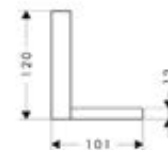

120/120

Overview variants

product dimensions (mm)	finish	LVI-nro	code no.
240/120	Chrome	5773834	40873000
	AXOR FinishPlus*		40873XXX
120/120	Chrome	5773833	40872000
	AXOR FinishPlus*		40872XXX

Optional parts:

Optional parts:	For	LVI-nro	code no.
	AXOR ShowerSolutions Basic set/ waterconducting unit for shelf 240/120 for concealed installation	40873XXX	5773838 40878180
	AXOR ShowerSolutions Basic set/ waterconducting unit for shelf 120/120 for concealed installation	40872XXX	5773837 40877180