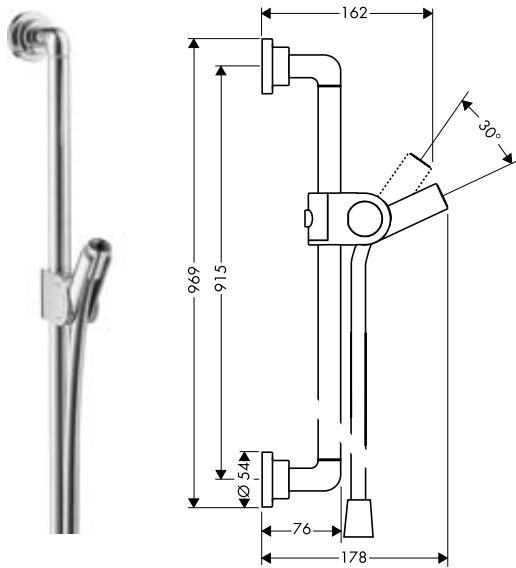

Shower set 0.90 m with hand shower 120 3jet

Consisting of:		Included in	Code no.	
	Metal effect shower hose 1.60 m with conical nuts	27991XXX	28626XXX	
Optional parts:		finish	LVI-nro	code no.
	Wall bar spacer 7 mm	Chrome	6559877	96380000

Shower bar 0.90 m with shower hose 1.60 m

Features

/ consists of: shower bar, shower hose, slider
/ pivot connector prevents hose from tangling
/ pipe length: 969 mm

/ shower bar diameter: 25 mm
/ profile pipe: round
/ metal hand shower holder

/ hand shower holder with locking mechanism
/ wall supports of metal

finish	code no.
Chrome	27831000
AXOR FinishPlus*	27831XXX

Consisting of:		Included in	Code no.
	Shower hose 160 cm	27831XXX	28276000
	Metal effect shower hose 1.60 m with conical nuts	27831XXX	28626XXX

* AXOR FinishPlus: For further AXOR FinishPlus surfaces please see the AXOR FinishPlus overview on page 22.