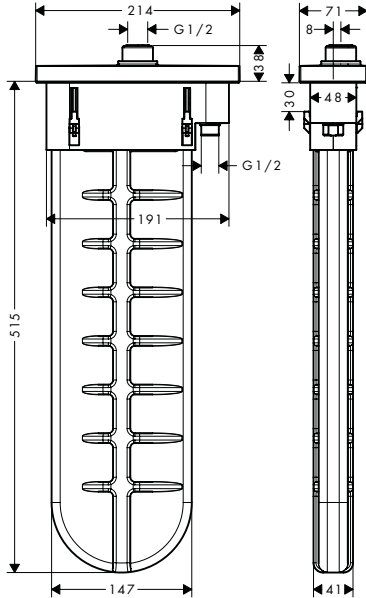

Finish sets

Features of all variants

/ consists of: hose box, shower hose, escutcheon
/ suitable for rim or tile mounted installation
/ 1 function
/ sBox for quiet, smooth and protected hose guidance

/ connection dimension: DN15
/ no additional maintenance opening required
/ bath rim width at least 100 mm
/ clamping range: 0 - 30 mm
/ maximum pull-out length of hand shower 1.45 m

/ removable for service at any time
/ protected against backflow, according to DIN EN 1717
/ maximum flow rate at 3 bar: 9,5 l/min

square

oval