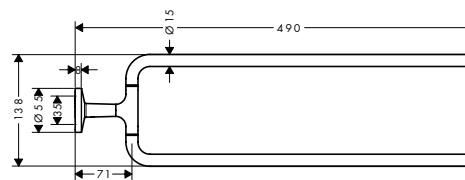

double

Overview variants

number of holder	Swivelling	finish	available from	code no.	
1 holder	-	Chrome		42826000	
		Matt Black		42826670	
		Matt White	NEW	Q2/2023	42826700
		AXOR FinishPlus*			42826XXX
2 holders	■	Chrome		42822000	
		Matt Black		42822670	
		Matt White	NEW	Q2/2023	42822700
		AXOR FinishPlus*			42822XXX

AXOR Universal Circular Towel ring

Features

/ wall-mounted
/ material: metal
/ holder material: metal

/ swivelling
/ with mounting material
/ concealed fastening

/ drilling distance: 35 mm
/ diameter drill hole: 6 mm