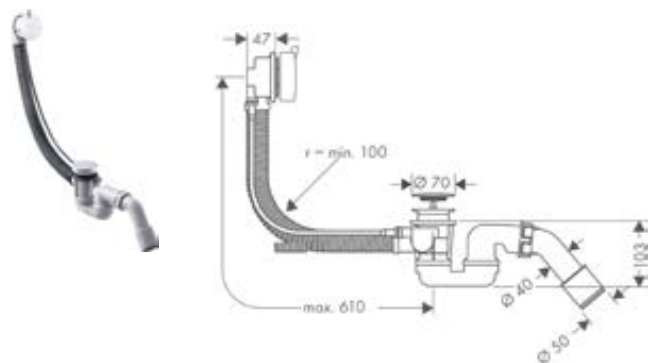

finish	code no.
Chrome	58316000
Brushed Bronze	58316140
Brushed Black Chrome	58316340
Matt Black	58316670
Brushed Nickel	58316820
Polished Gold Optic	58316990
AXOR FinishPlus*	58316XXX

Complete set waste and overflow set for special bath tubs

Features

/ consists of: basic set, bath tub trap, finish set
/ suitable for special bath tubs

/ PE screw connection G 1 ½ x 40/ 50 mm
/ flexible overflow hose

/ bowden cable length 780 mm