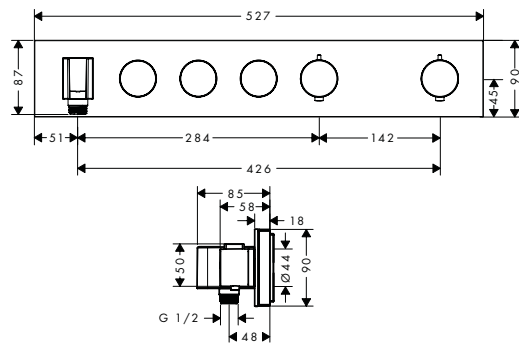

3 functions

Technologies

Overview variants

number of functions	max. flow rate at 3 bar (l/min)	buttons included	finish	code no.
2 functions	26	Rain large, hand shower	Chrome	18355000
			AXOR FinishPlus*	18355XXX
3 functions	26	Rain large, Waterfall, hand shower	Chrome	18356000
			AXOR FinishPlus*	18356XXX

Required parts:	For	code no.
Basic set for thermostatic module Select for 2 functions	18355XXX	18310180
Basic set for thermostatic module Select for 3 functions	18356XXX	18311180

* AXOR FinishPlus: For further AXOR FinishPlus surfaces please see the AXOR FinishPlus overview on page 22.