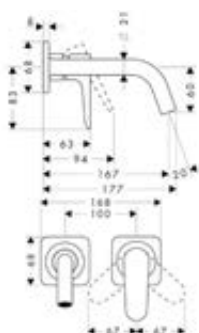

Single lever basin mixers for concealed installation wall-mounted with plate

Required parts:		LVI-nro	code no.
	Basic set for single lever basin mixer for concealed installation wall-mounted	6150516	13623180
Optional parts:		code no.	
	Extension set 25 mm for single lever basin mixer wall-mounted	13586000	

Single lever basin mixers for concealed installation wall-mounted with escutcheons

Features of all variants

- / consists of: single lever basin mixer for concealed installation wall-mounted, waste set
- / spray type: normal spray
- / maximum flow rate at 3 bar: 5 l/min
- / ceramic cartridge
- / temperature limitation adjustable
- / suitable for continuous flow water heaters
- / non-closing waste set
- / connection type: basic set
- / connection dimension: DN15
- / handle can be positioned on the right or left, depending on the basic set installation

167