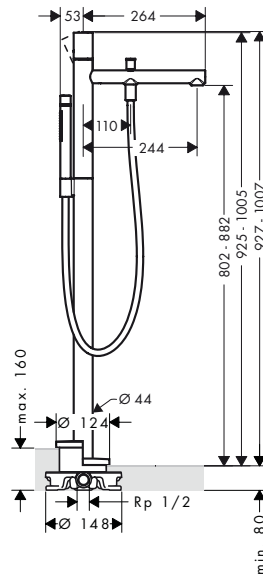

zero handle

Technologies

Spray types

Overview variants

handle version	finish	LVI-nro	code no.
loop	Chrome	6350823	38442000
	Brushed Nickel	6350824	38442820
	AXOR FinishPlus*		38442XXX
zero	Chrome	6350847	45416000
	Brushed Nickel	6350848	45416820
	AXOR FinishPlus*		45416XXX

Consisting of:

	Included in	Code no.
Metal effect shower hose 1.25 m with cylindrical nuts	38442XXX 45416XXX	28282XXX
Baton hand shower 2jet	38442XXX 45416XXX	28532XXX

Required parts:

	LVI-nro	code no.
Basic set for mixers floor-standing	6350115	10452180

Optional parts:

	LVI-nro	code no.
Sealing foil for basic set bath mixer floor-standing	6350114	96441000
Extension 60 mm for pipe		97686000