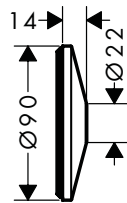

Escutcheon 90 mm

Features

/ for larger tile coverage

/ diameter: 90 mm

/ material: metal escutcheon