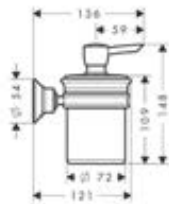

finish	code no.
Chrome	42019000
Brushed Nickel	42019820
AXOR FinishPlus*	42019XXX

AXOR Montreux Soap dish

Features

/ wall-mounted
/ material recess: ceramic
/ holder material: metal

/ with mounting material
/ concealed fastening
/ drilling distance: 35 mm

/ diameter drill hole: 6 mm