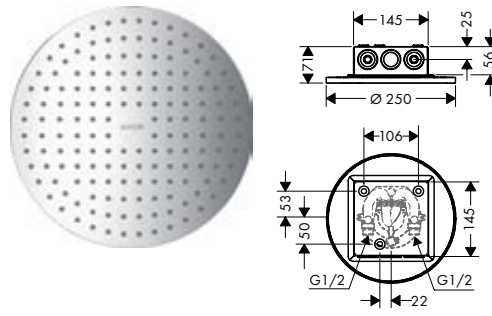

AXOR ShowerSolutions Overhead showers 2|jet, 1|jet ceiling

Features of all variants

/ dynamic spray nozzles move out while using
/ material spray disc: metal

/ overhead shower removable for cleaning
/ installation: flush with the ceiling

/ connection dimension: DN15
/ suitable for continuous flow water heaters

300

250

Technologies

Spray types

Overview variants

shower head size	number of sprays	spray types	max. flow rate at 3 bar (l/min)	min. flow pressure (bar)	connection	finish	code no.	
300	2	PowderRain, Intense PowderRain	17	1.5	basic set	Chrome	35305000	
						Matt Black	NEW	35305670
						AXOR FinishPlus*		35305XXX
300	1	PowderRain	18.1	1.8	G 1/2	Chrome	35302000	
						Matt Black	NEW	35302670
						AXOR FinishPlus*		35302XXX
250	2	PowderRain, Intense PowderRain	21	1.5	basic set	Chrome	35298000	
						AXOR FinishPlus*		35298XXX
250	1	PowderRain	17.7	1.5	G 1/2	Chrome	35287000	
						AXOR FinishPlus*		35287XXX

Required parts:

Basic set for overhead shower ceiling

code no.

35363180