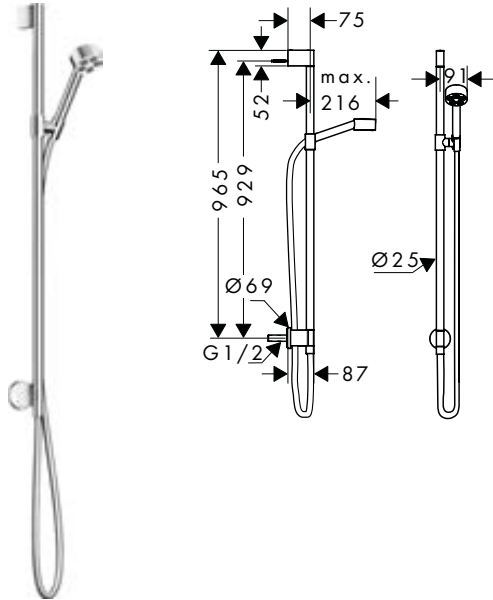

Shower set 75 1jet EcoSmart with wall connection

Features

/ consists of: hand shower, shower bar, shower hose, slider, wall connector
/ shower head size: 73 mm
/ spray type: PowderRain
/ maximum flow rate at 3 bar: 9,1 l/min
/ minimum flow pressure: 0,8 bar

/ operating pressure: min. 1.5 bar/max. 6 bar
/ shower hose with conical nut on both ends
/ pivot connector prevents hose from tangling
/ wall mounting: screw fastening
/ wall supports of metal
/ metal hand shower holder

/ pipe length: 965 mm
/ shower bar diameter: 25 mm
/ profile pipe: round
/ drilling distance 929 mm

Sustainability

Technologies

Spray types

finish	available from	code no.
Chrome		48791000
Matt Black		48791670
Matt White	NEW Q2/2023	48791700
AXOR FinishPlus*		48791XXX

Consisting of:

	Included in	Code no.
Hand shower 75 1jet EcoSmart	48791XXX	48651XXX
Metal effect shower hose 1.60 m with conical nuts	48791XXX	28626XXX

Shower bar with wall connection and shower hose 1.60 m

Features

/ consists of: shower bar, slider, wall connector, shower hose
/ pivot connector prevents hose from tangling
/ hose nut: for shower hoses with a conical nut

/ pipe length: 965 mm
/ shower bar diameter: 25 mm
/ profile pipe: round
/ metal hand shower holder

/ slider steplessly adjustable
/ wall supports of metal