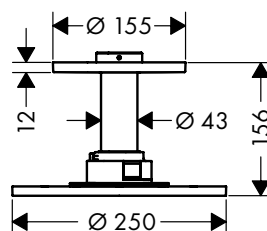

AXOR ShowerSolutions Overhead showers 2jet, 1jet with ceiling connector

Features of all variants

/ consists of: overhead shower, ceiling connector
/ dynamic spray nozzles move out while using
/ material spray disc: metal
/ brass ceiling connector

/ ceiling connection length: 100 mm
/ overhead shower removable for cleaning
/ ServiceCard with sieve can be removed without tools for cleaning purpose

/ installation: ceiling
/ connection dimension: DN15
/ connection type: basic set
/ suitable for continuous flow water heaters

300

250

Technologies

Spray types

Overview variants

shower head size	number of sprays	spray types	max. flow rate at 3 bar (l/min)	min. flow pressure (bar)	finish	code no.	
300	1	PowderRain	19	1.8	Chrome	35301000	
					Matt Black	NEW	35301670
					AXOR FinishPlus*		35301XXX
300	2	PowderRain, Intense PowderRain	18	2.4	Chrome	35304000	
					Matt Black	NEW	35304670
					AXOR FinishPlus*		35304XXX
250	1	PowderRain	19	1.8	Chrome	35286000	
					AXOR FinishPlus*		35286XXX
250	2	PowderRain, Intense PowderRain	18	1.7	Chrome	35297000	
					AXOR FinishPlus*		35297XXX

Required parts:

	code no.
Basic set for overhead shower with ceiling connector	26434180

Optional parts:

	finish	code no.
Extension 230 mm for ceiling connector overhead shower	Chrome	35288000
	AXOR FinishPlus*	35288XXX