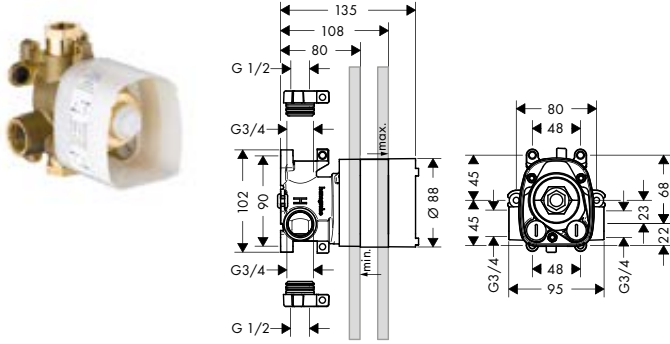

Basic set for thermostatic module 120/120 for concealed installation

Features

/ connection dimension: DN20
/ flow rate at free through-flow: 59 l/min
/ horizontal or vertical installation

/ sound-decoupled installation

/ in a joined installation it serves as a waterconducting unit and allows dimensionally accurate positioning

LVI-nro	code no.
6350096	10754180

Basic sets for thermostatic module 380/120 for concealed installation

Features of all variants

/ 2 outlets can be used simultaneously
/ connection dimension: DN20
/ flow rate at free through-flow: 59 l/min

/ horizontal or vertical installation
/ sound-decoupled installation

/ in a joined installation it serves as a waterconducting unit and allows dimensionally accurate positioning