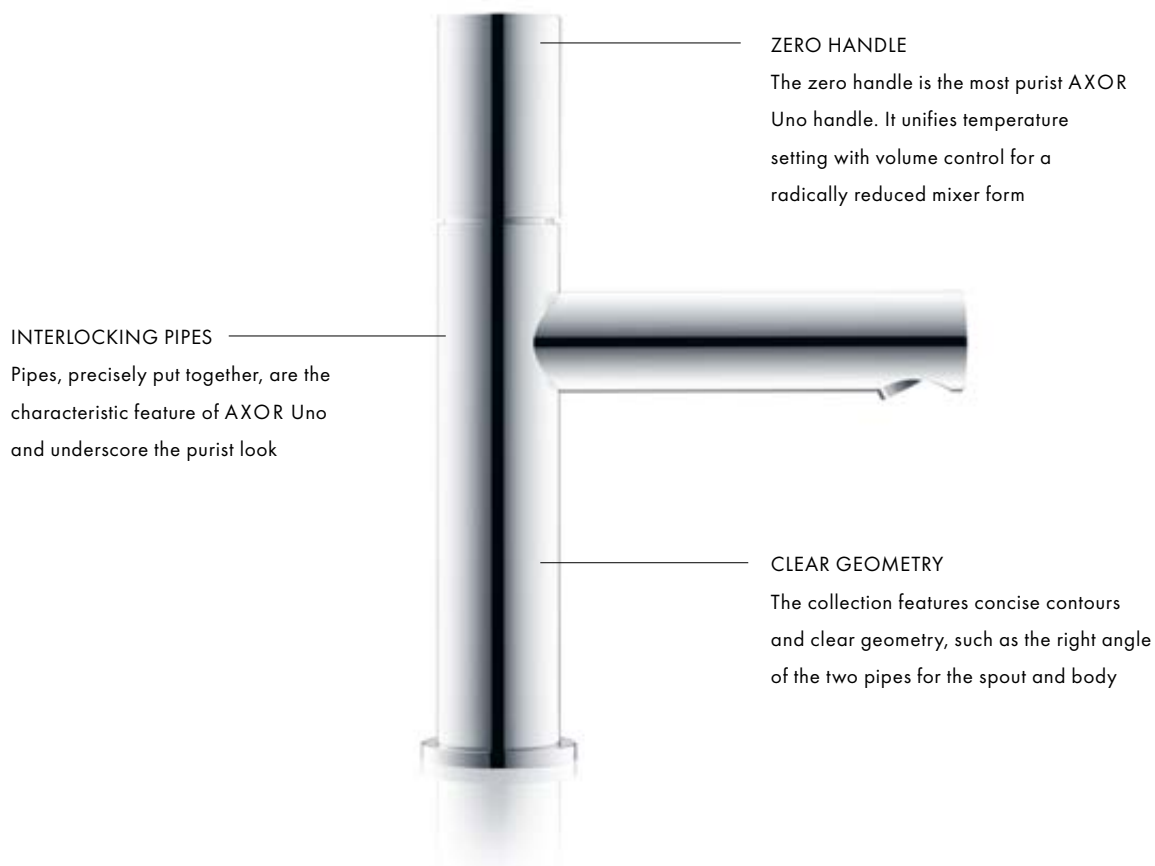

Learn more about AXOR Uno:

<https://www.axor-design.com/fi>

Purism. Without exception

The two design families of the AXOR Uno collection embody **purism** in different versions. Characteristic of all of the products are clear lines and cylinders put together at precise right angles. With handle variants such as the bow-shaped handle, the zero handle or the handle with Select technology, maximum **ergonomics** meets **minimalist** design.

ZERO HANDLE
The zero handle is the most purist AXOR Uno handle. It unifies temperature setting with volume control for a radically reduced mixer form

INTERLOCKING PIPES
Pipes, precisely put together, are the characteristic feature of AXOR Uno and underscore the purist look