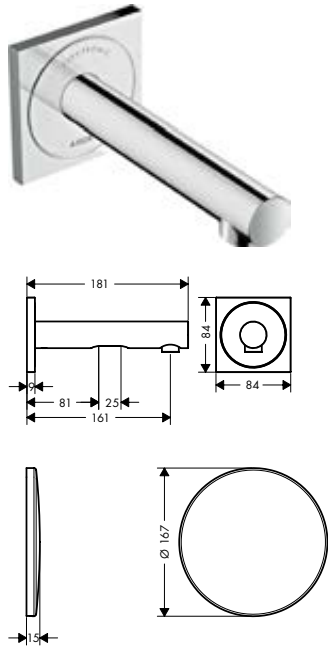

Electronic basin mixers for concealed installation wall-mounted

Features of all variants

- / spray type: laminar spray
- / maximum flow rate at 3 bar: 5 l/min
- / temperature adjustable via basic set
- / infrared sensor technology
- / automatic environmental adjustment of infrared sensor
- / adjustable optical range of infrared sensor (5 settings)

- / 230 V / 50 Hz mains connection
- / hygiene rinse activatable (automatic water flow)
- / frequency of hygiene rinse: 24 h
- / flushing time hygiene rinse: 10 s
- / permanent rinse activatable (single water flow for 180 seconds, suitable for thermal disinfection)
- / cleaning mode: manual water stop for washbasin cleaning

- / TÜV certified
- / dirt filters in the connection hoses
- / for ideal function please note a minimum distance of 140 mm from the aerators center to the back rim of the wash basin

161