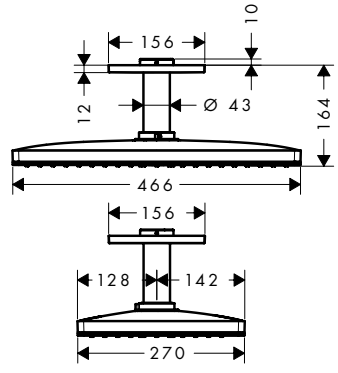

1 spray type

Technologies Spray types

Overview variants

shower head size	number of sprays	spray types	max. flow rate at 3 bar (l/min)	finish	code no.
460/300	3	Rain, RainStream, Mono	23	☐ Chrome ☐ AXOR FinishPlus*	35281000 35281XXX
460/300	2	Rain, RainStream	21	☐ Chrome ☐ AXOR FinishPlus*	35279000 35279XXX
460/300	1	Rain	21	☐ Chrome ☐ AXOR FinishPlus*	35277000 35277XXX

Required parts:

Basic set for overhead shower with ceiling connector

code no.

26434180

Optional parts:

Extension 230 mm for ceiling connector overhead shower

finish

code no.

☐ Chrome
☐ AXOR FinishPlus*

35288000
35288XXX