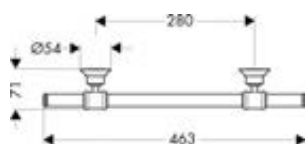

finish	code no.
Chrome	42030000
Brushed Nickel	42030820
AXOR FinishPlus*	42030XXX