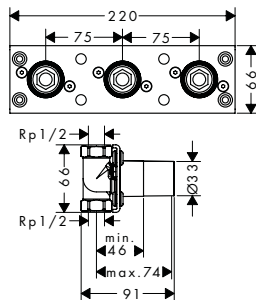

Basic set for thermostat for exposed/ concealed installation for 2 functions

Features

- / connection dimension: Rp 1/2
- / sound-decoupled installation
- / minimum mounting depth: 46 mm
- / maximum mounting depth: 74 mm