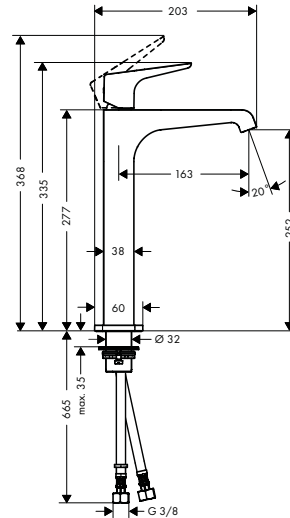

/ ceramic cartridge
 / suitable for continuous flow water heaters
 / connection type: G 3/8 connections

/ connection dimension: DN15

130

190

250

Sustainability

Technologies

Overview variants