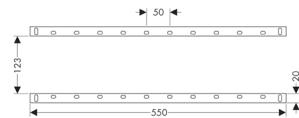

Fastening rail set for iBox universal

Features

/ quick installation and alignment of the iBox universal in various installation situations

/ for bridging large or wide wall recesses
/ individually bendable for pre-wall mounting