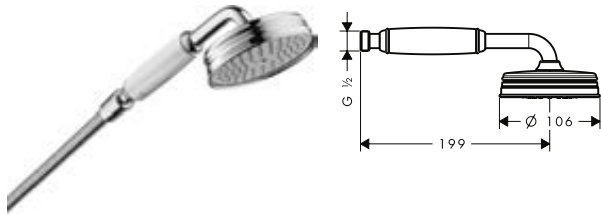

Hand shower 100 1jet

Features

/ shower head size: 100 mm
/ spray type: RainAir
/ spray disc surface: grey

/ maximum flow rate at 3 bar: 16 l/min
/ minimum flow pressure: 1 bar
/ rinseable screen seal

/ connection thread G 1/2
/ connection dimension: DN15
/ suitable for continuous flow water heaters

Technologies

Spray types

finish	LVI-nro	code no.
Chrome	6555611	16320000
Brushed Nickel	6555612	16320820
AXOR FinishPlus*		16320XXX