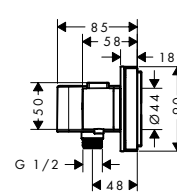

Dimension drawings

Overhead shower 300/300 2jet with shower arm   Thermostatic module Select 530/90 for concealed installation for 3 functions