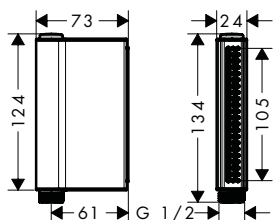

Technologies

Spray types

finish	available from	code no.
Chrome		45720000
Matt Black		45720670
Matt White	NEW	Q2/2023
AXOR FinishPlus*		45720XXX