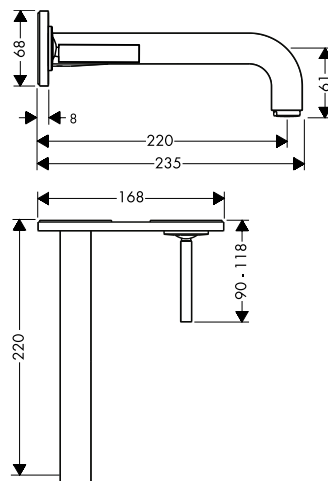

/ connection dimension: DN15
 / handle can be positioned on the right or left, depending on the basic set installation

160

220

220 rhombic cut

Sustainability

Technologies

Overview variants

projection (mm)	handle version	structure element	finish	LVI-nro	code no.
160	pin	without structure	Chrome	6150264	39112000
			AXOR FinishPlus*		39112XXX
220	pin	without structure	Chrome	6150266	39115000
			AXOR FinishPlus*		39115XXX
220	lever	without structure	Chrome	6150825	39119000
			AXOR FinishPlus*		39119XXX
220	lever	rhombic cut	Chrome	6150828	39171000
			AXOR FinishPlus*		39171XXX