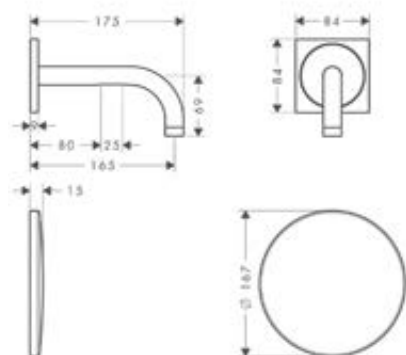

Electronic basin mixers for concealed installation wall-mounted

Features of all variants

/ spray type: normal spray
/ maximum flow rate at 3 bar: 5 l/min
/ temperature adjustable via basic set
/ infrared sensor technology
/ automatic environmental adjustment of infrared sensor
/ adjustable optical range of infrared sensor (5 settings)

/ 230 V / 50 Hz mains connection
/ hygiene rinse activatable (automatic water flow)
/ frequency of hygiene rinse: 24 h
/ flushing time hygiene rinse: 10 s
/ permanent rinse activatable (single water flow for 180 seconds, suitable for thermal disinfection)
/ cleaning mode: manual water stop for washbasin cleaning

/ TÜV certified
/ dirt filters in the connection hoses
/ for ideal function please note a minimum distance of 140 mm from the aerators center to the back rim of the wash basin

165