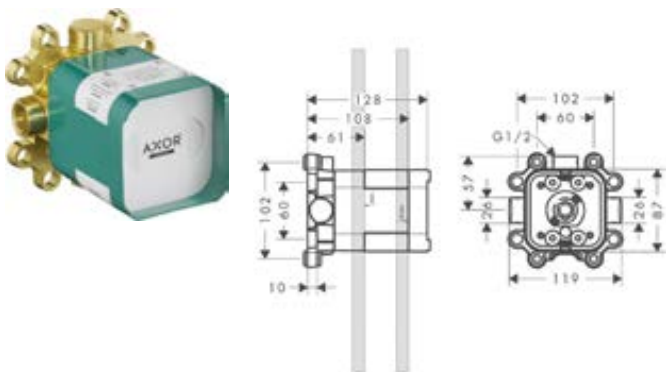

code no.

10921180

Installation plate

Features

/ installation and distance template for easy installation of basic set for lighting and speaker

module
/ installation plate can be extended by a second

plate