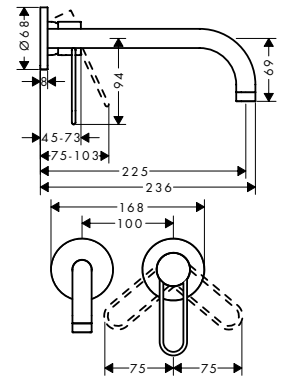

Single lever basin mixers for concealed installation wall-mounted with escutcheons

Features of all variants

/ consists of: single lever basin mixer for concealed installation wall-mounted, waste set
/ spray type: normal spray
/ maximum flow rate at 3 bar: 5 l/min

/ ceramic cartridge
/ suitable for continuous flow water heaters
/ non-closing waste set
/ connection type: basic set

/ connection dimension: DN15
/ handle can be positioned on the right or left, depending on the basic set installation

165

225

Sustainability

Technologies

Overview variants

projection (mm)	handle version	finish	LVI-nro	code no.
165	pin	Chrome	6150257	38113000
		Brushed Nickel		38113820
		AXOR FinishPlus*		38113XXX
225	pin	Chrome	6150258	38116000
		Brushed Nickel		38116820
		AXOR FinishPlus*		38116XXX
165	loop	Chrome	6150596	38121000
		Brushed Nickel	6150597	38121820
		AXOR FinishPlus*		38121XXX
225	loop	Chrome	6150599	38122000
		Brushed Nickel	6150600	38122820
		AXOR FinishPlus*		38122XXX

Required parts:

Basic set for single lever basin mixer for concealed installation wall-mounted

LVI-nro
code no.
6150516 13623180

Optional parts:

Extension set 25 mm for single lever basin mixer wall-mounted

code no.
13586000

* AXOR FinishPlus: For further AXOR FinishPlus surfaces please see the AXOR FinishPlus overview on page 22.