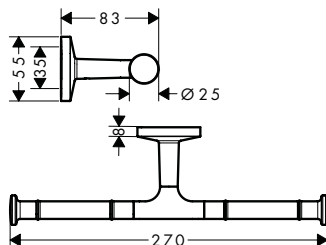

AXOR Universal Circular Shelf 400

Features

/ wall-mounted
/ material frame: solid brass
/ material shelf: metal

/ length: 400 mm
/ with mounting material
/ concealed fastening

/ drilling distance: 340 mm
/ diameter drill hole: 6 mm
/ suitable for shower

finish		available from	code no.
● Chrome	NEW		42844000
○ Matt White	NEW	Q2/2023	42844700
● Matt Black	NEW		42844670
● AXOR FinishPlus*			42844XXX

AXOR Universal Circular Toilet paper holders

Features of all variants

/ wall-mounted
/ material: metal

/ with mounting material
/ concealed fastening

/ drilling distance: 35 mm
/ diameter drill hole: 6 mm

single

double

with cover

Overview variants

version	finish		available from	code no.
single	● Chrome			42856000
	● Matt Black			42856670
	○ Matt White	NEW	Q2/2023	42856700
	● AXOR FinishPlus*			42856XXX
double	● Chrome			42857000
	● Matt Black			42857670
	○ Matt White	NEW	Q2/2023	42857700
	● AXOR FinishPlus*			42857XXX
with cover	● Chrome			42858000
	● Matt Black			42858670
	○ Matt White	NEW	Q2/2023	42858700
	● AXOR FinishPlus*			42858XXX