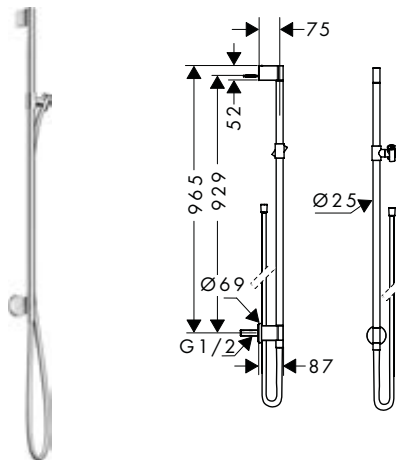

finish	available from	code no.
Chrome		48792000
Matt Black		48792670
Matt White	NEW Q2/2023	48792700
AXOR FinishPlus*		48792XXX

Consisting of:

	Included in	Code no.
Metal effect shower hose 1.60 m with conical nuts	48792XXX	28626XXX