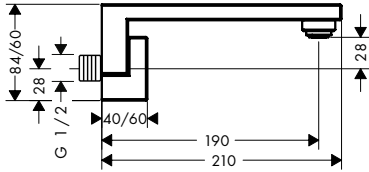

Bath spouts

Features of all variants

/ 1 function
/ projection: 190 mm

/ wall-mounted
/ maximum flow rate at 3 bar: 23 l/min

/ connection dimension: G 1/2
/ spray type: normal spray

diamond cut

Technologies

Overview variants

structure element	finish	code no.
without structure	● Chrome	46410000
	● AXOR FinishPlus*	46410XXX
diamond cut	● Chrome	46411000
	● AXOR FinishPlus*	46411XXX

This product is not available in brushed AXOR FinishPlus surfaces.