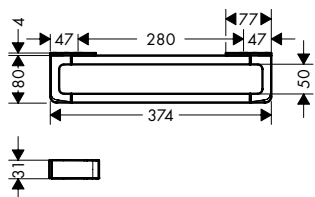

AXOR Universal Softsquare Rail grab bar 300 mm

Features

/ wall-mounted
/ across or upright mountable
/ material: metal
/ holder material: metal

/ length: 374 mm
/ with mounting material
/ concealed fastening
/ drilling distance: 280 mm

/ diameter drill hole: 6 mm
/ use as a rail for accessories and grab bar
/ TÜV certified

finish	code no.
Chrome	42830000
Matt Black NEW	42830670
AXOR Finish-Plus*	42830XXX

Optional parts:

	finish	code no.
AXOR Universal Softsquare Mounting kit for two-sided glass installation		42841000
AXOR Universal Softsquare Cover for rail	Chrome	42871000
	Matt Black NEW	42871670
	AXOR FinishPlus*	42871XXX
AXOR Citterio E Shower slider	Chrome	92726000
	AXOR FinishPlus*	92726XXX