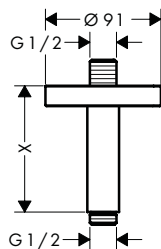

AXOR ShowerSolutions Ceiling connectors

Features of all variants

/ installation type: exposed installation

/ material: brass

/ connection type: G 1/2

round