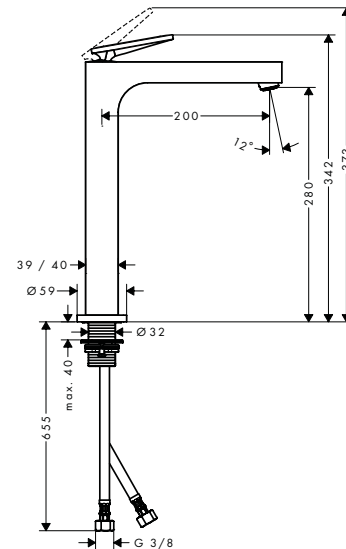

280 rhombic cut

Sustainability

Technologies

Overview variants

Comfort-Zone	projection (mm)	spout height (mm)	spray types	waste set	for wash bowls	structure element	finish	LVI-nro	code no.
160	143	156	laminar spray	pop-up	-	without structure	- Chrome - AXOR FinishPlus*	6150821	39023000 39023XXX
160	143	156	laminar spray	non-closing	-	without structure	- Chrome - AXOR FinishPlus*	6150822	39024000 39024XXX
160	143	156	laminar spray	pop-up	-	rhombic cut	- Chrome - AXOR FinishPlus*	6150823	39071000 39071XXX
160	143	156	laminar spray	non-closing	-	rhombic cut	- Chrome - AXOR FinishPlus*	6150824	39081000 39081XXX
280	200	280	normal spray	non-closing	■	without structure	- Chrome - AXOR FinishPlus*	6150819	39021000 39021XXX
280	200	280	normal spray	non-closing	■	rhombic cut	- Chrome - AXOR FinishPlus*	6150827	39151000 39151XXX

Measurements within scale drawings are in mm.

Technical specifications and units of measure are subject to change.