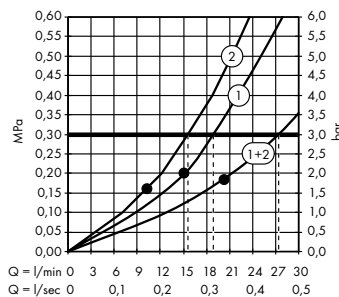

Planning example

AXOR thermostatic module Select for 3 functions

with AXOR overhead shower 300 / 300 2jet with shower arm:

Clean design for the shower thanks to the slim form of the AXOR thermostatic module Select. Combined with the AXOR overhead shower 300 / 300 2jet, the innovative PowderRain and Intense PowderRain spray modes provide a highly sophisticated shower experience. The thermostat module with Select technology is used to control the spray modes. It's easy with the intuitive operation of the Select buttons. The special basic set makes it easy to install the thermostat module.

- / Central control with a thermostat: Select buttons for the spray modes, rotary knobs to regulate temperature and water flow
- / Easy to operate thanks to Select technology

372

Products

Overhead shower 300 / 300 2jet with shower arm
35318000
Basic set 2jet
35361180
Thermostatic module Select 530 / 90
for concealed installation for 3 functions
18356000
Basic set
18311180
Baton hand shower 2jet
28532000
Metal effect shower hose 1.25 m
28282000

Flow diagrams

Overhead shower 300 / 300
2jet with shower arm
35318000

- ① PowderRain
- ② Intense PowderRain