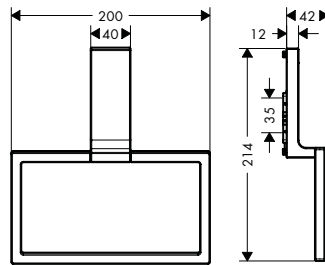

finish	code no.
Chrome NEW	42623000
AXOR FinishPlus*	42623XXX

* AXOR FinishPlus: For further AXOR FinishPlus surfaces please see the AXOR FinishPlus overview on page 22.