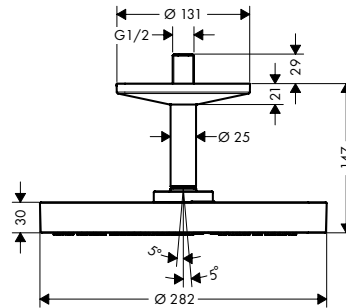

1 spray type

Technologies

Spray types

Overview variants

number of sprays	spray types	max. flow rate at 3 bar (l/min)	min. flow pressure (bar)	length ceiling connector	finish	available from	code no.	
2	PowderRain, Rain	12.5	1.5	180	Chrome		48494000	
					Matt Black		48494670	
					Matt White	NEW	Q2/2023	48494700
					AXOR FinishPlus*		48494XXX	
1	PowderRain and Rain in combination	12.2	1.4	117	Chrome		48493000	
					Matt Black		48493670	
					Matt White	NEW	Q2/2023	48493700
					AXOR FinishPlus*		48493XXX	

Required parts:		For		code no.		
	Basic set for overhead shower with ceiling connector	48494XXX		26434180		
Optional parts:		For	finish	available from	code no.	
	Ceiling connector 300 mm for overhead shower 280 2jet	48494XXX	Chrome		48496000	
			Matt Black		48496670	
			Matt White	NEW	Q2/2023	48496700
			AXOR Finish-Plus*		48496XXX	
	Ceiling connector 300 mm for overhead shower 280 1jet	48493XXX	Chrome		48495000	
			Matt Black		48495670	
			Matt White	NEW	Q2/2023	48495700
			AXOR Finish-Plus*		48495XXX	

* AXOR FinishPlus: For further AXOR FinishPlus surfaces please see the AXOR FinishPlus overview on page 22.