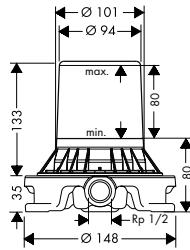

Basic set for mixers floor-standing

Features

- / for mounting on unfinished floor
- / suitable for single lever bath mixer, single lever basin mixer and bath spout floor-standing
- / connection dimension: DN15
- / minimum mounting depth: 53 mm
- / maximum mounting depth: 133 mm