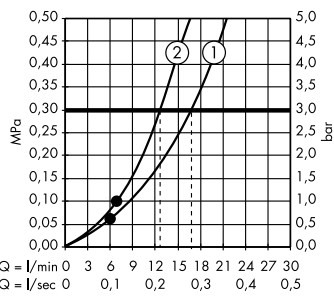

Hand shower module 120/120
for concealed installation square
10651000

- ① Rain
- ② RainAir