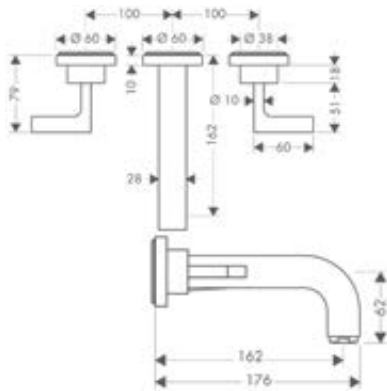

3-hole basin mixers for concealed installation wall-mounted with escutcheons

Features of all variants

/ consists of: 3-hole basin mixer for concealed installation wall-mounted, waste set
/ spray type: normal spray

/ maximum flow rate at 3 bar: 5 l/min
/ suitable for continuous flow water heaters
/ non-closing waste set

/ connection type: basic set
/ connection dimension: DN15

162 with lever handles