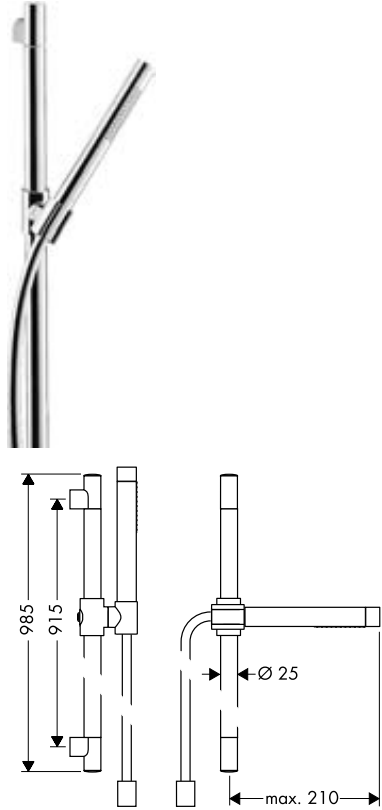

Shower sets 2jet, 1jet

Features of all variants

/ consists of: baton hand shower, shower bar, shower hose, slider
/ shower head size: 70 mm
/ minimum flow pressure: 1 bar
/ operating pressure: min. 1 bar/max. 6 bar

/ shower hose with cylindrical nut on both ends
/ pivot connector prevents hose from tangling
/ wall mounting: screw fastening
/ wall supports made of plastic
/ pipe length: 985 mm

/ shower bar diameter: 25 mm
/ profile pipe: round
/ drilling distance 915 mm

2 spray types