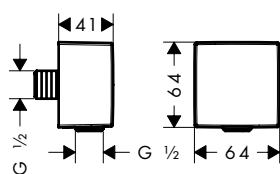

AXOR Citterio Shower holder round

Features

/ fixed holding position

/ for hoses with conical nut

/ material: metal

finish	LVI-nro	code no.
● Chrome	6555616	39525000
● AXOR FinishPlus*		39525XXX

AXOR Montreux Shower holder

Features

/ fixed holding position

/ for hoses with conical nut

/ material: metal

finish	LVI-nro	code no.
● Chrome	6555613	16325000
● AXOR FinishPlus*		16325XXX

AXOR One Shower holder

Features

/ fixed holding position

/ for shower hoses with cylindrical nut

/ material: metal

finish	code no.
● Chrome	45721000
● AXOR FinishPlus*	45721XXX

AXOR Starck / AXOR ShowerSolutions Wall outlets

Features of all variants

/ non-return valve

/ connection type: G 1/2

round

square

softsquare