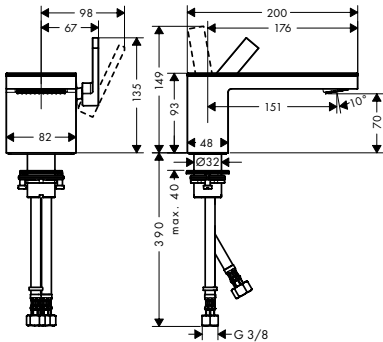

Single lever basin mixers

Features of all variants

/ spray type: PowderRain
/ maximum flow rate at 3 bar: 5 l/min
/ ceramic cartridge
/ temperature limitation adjustable

/ with isolated water conduction - without contact
with nickel and lead
/ suitable for continuous flow water heaters
/ push-open waste set G 1 1/4

/ connection type: G 3/8 connections
/ connection dimension: DN15

70 with plate