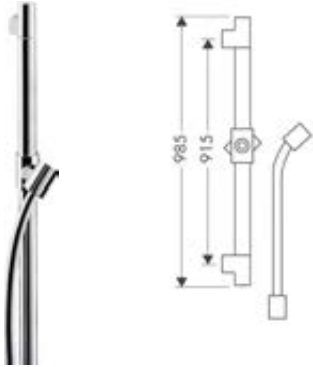

AXOR Starck Shower bar 0.90 m with shower hose 1.60 m

Features

/ consists of: shower bar, shower hose, slider
/ pipe length: 985 mm

/ shower bar diameter: 25 mm
/ profile pipe: round

/ metal hand shower holder
/ slider steplessly adjustable

finish	code no.
Chrome	27830000
AXOR FinishPlus*	27830XXX

Consisting of:

Metal effect shower hose 1.60 m with cylindrical nuts

Included in Code no.

27830XXX 28286XXX

Optional parts:

Wall bar spacer for Unica wall bar D

finish LVI-nro code no.

Chrome 6559449 96186000