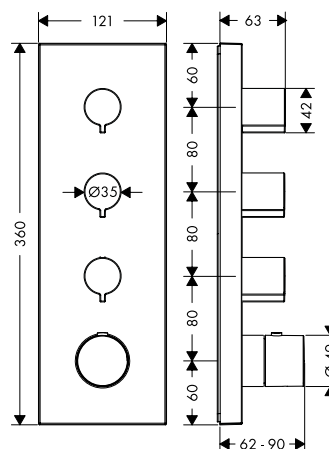

AXOR ShowerSolutions Thermostatic modules for concealed installation

Features of all variants

/ thermostat cartridge
/ min. operating pressure: 1,5 bar
/ max. operating pressure: 10 bar

/ safety stop at 40 °C
/ temperature limitation adjustable
/ non-return valve

/ connection dimension: DN20
/ connection type: basic set

120/120

360/120

Overview variants

product dimensions (mm)	number of functions	max. flow rate at 3 bar (l/min)	finish	LVI-nro	code no.
120/120	1 function	59	- Chrome - AXOR FinishPlus*	6350097	10755000 10755XXX
360/120	3 functions		- Chrome - AXOR FinishPlus*	6350095	10751000 10751XXX

Required parts:

	For	LVI-nro	code no.
	120/120 for concealed installation	10755XXX	6350096 10754180
	360/120 for concealed installation	10751XXX	6350094 10750180

Optional parts:

	For	finish	code no.
	120/120 for concealed installation	- Chrome - AXOR FinishPlus*	10790000 10790XXX
	360/120 for concealed installation	10751XXX	92990000