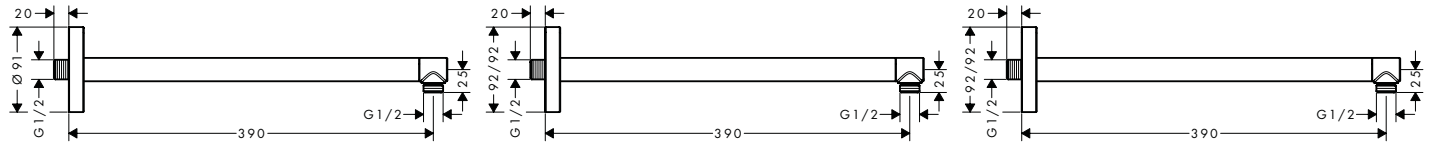

/ material: brass
 / connection type: G 1/2

round

square

softsquare

Overview variants

shape	finish	code no.
round	Chrome	26431000
	Matt Black NEW	26431670
	AXOR FinishPlus*	26431XXX
square	Chrome NEW	26436000
	Matt Black NEW	26436670
	AXOR FinishPlus*	26436XXX
softsquare	Chrome NEW	26967000
	Matt Black NEW	26967670
	AXOR FinishPlus*	26967XXX