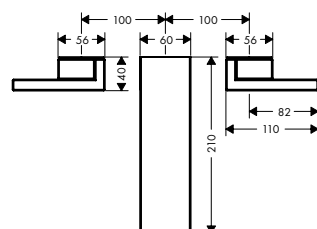

/ ceramic valves hot/cold 90°
 / suitable for continuous flow water heaters
 / push-open waste set G 1 1/4
 / material waste set: metal

/ connection type: basic set
 / connection dimension: DN15

diamond cut