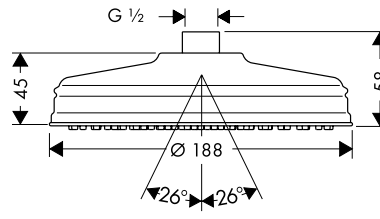

AXOR Montreux Overhead showers 1jet

Features of all variants

/ spray type: RainAir
/ ball-joint: overhead shower angle adjustable
/ material spray disc: metal

/ minimum flow pressure: 1,5 bar
/ spray disc removable for cleaning
/ installation: ceiling or wall

/ connection thread G 1/2
/ connection dimension: DN15
/ suitable for continuous flow water heaters

240

180

Technologies

Spray types

Overview variants

shower head size	max. flow rate at 3 bar (l/min)	finish	code no.
240	17	Chrome	28474000
		AXOR FinishPlus*	28474XXX
180	18	Chrome	28487000
		AXOR FinishPlus*	28487XXX

Optional parts:

		finish	code no.
	Shower arm 389 mm	Chrome	27348000
		AXOR FinishPlus*	27348XXX
	Ceiling connector 100 mm	Chrome	26432000
		AXOR FinishPlus*	26432XXX
	Ceiling connector 300 mm	Chrome	26433000
		AXOR FinishPlus*	26433XXX