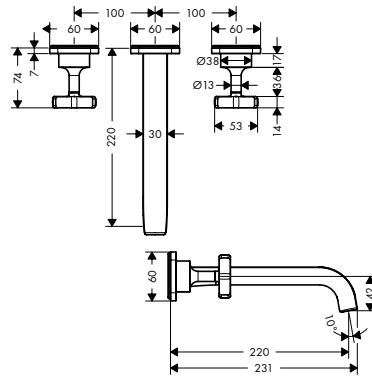

with escutcheons

Sustainability

Overview variants

cover	finish	LVI-nro	code no.
plate	Chrome	6150569	36115000
	AXOR FinishPlus*		36115XXX
escutcheons	Chrome	6150567	36107000
	Matt Black	NEW	36107670
	AXOR FinishPlus*		36107XXX

Required parts:

Basic set for 3-hole basin mixer for concealed installation wall-mounted

LVI-nro code no.

6150355 10303180

Optional parts:

Extension set 25 mm for basic set for 3-hole basin mixer wall-mounted

LVI-nro code no.

96259000

Seal

6150354 96383000