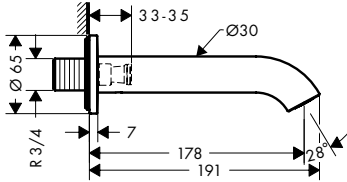

Bath spouts

Features of all variants

/ 1 function
/ with escutcheon

/ wall-mounted
/ maximum flow rate at 3 bar: 19 l/min

/ connection dimension: DN20
/ spray type: normal spray

Technologies

Overview variants

projection (mm)	version	finish	code no.
178	curved	Chrome	38411000
		Matt Black	38411670
		Brushed Nickel	38411820
		AXOR FinishPlus*	38411XXX
175	straight	Chrome	45410000
		Brushed Nickel	45410820
		AXOR FinishPlus*	45410XXX