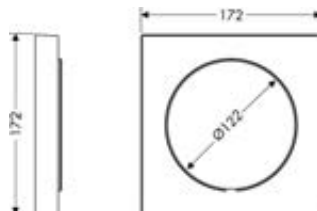

finish

LVI-nro

code no.

● Chrome

6350477

97407000