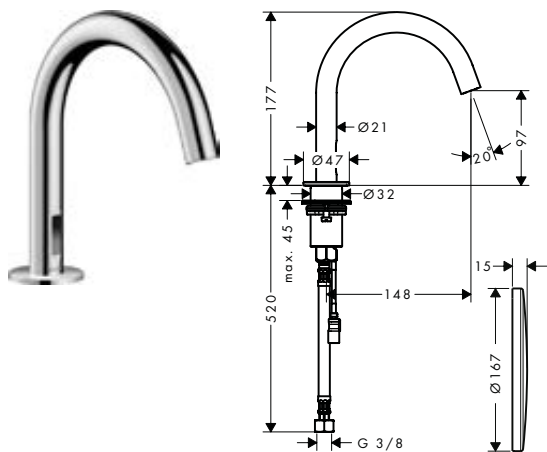

Electronic basin mixer with temperature pre-adjustment with mains connection 230 V

Features

- / ComfortZone 100
- / projection: 148 mm
- / spray type: normal spray
- / maximum flow rate at 3 bar: 3,5 l/min
- / temperature adjustable via basic set
- / suitable for continuous flow water heaters
- / infrared sensor technology
- / automatic environmental adjustment of infrared sensor
- / adjustable optical range of infrared sensor (2 settings)
- / 230 V / 50 Hz mains connection
- / running time: 10 s
- / hygiene rinse activatable (automatic water flow)
- / frequency of hygiene rinse: 24 h
- / flushing time hygiene rinse: 10 s
- / permanent rinse activatable (single water flow for 180 seconds, suitable for thermal disinfection)
- / cleaning mode: manual water stop for washbasin cleaning
- / connection dimension: DN15
- / dirt filters in the connection hoses

Sustainability

Technologies

finish	LVI-nro	code no.
Chrome	6150571	38010000
Brushed Gold Optic		38010250
Matt Black	6150815	38010670
Stainless Steel Optic		38010800
Brushed Nickel		38010820
Brushed Brass		38010950
Polished Gold Optic		38010990
AXOR FinishPlus*		38010XXX

i This product is not available in the AXOR FinishPlus surfaces Red Gold and Black Chrome.

Required parts:

	LVI-nro	code no.
Basic set for electronic basin mixer	6150521	16182180

* AXOR FinishPlus: For further AXOR FinishPlus surfaces please see the AXOR FinishPlus overview on page 22.