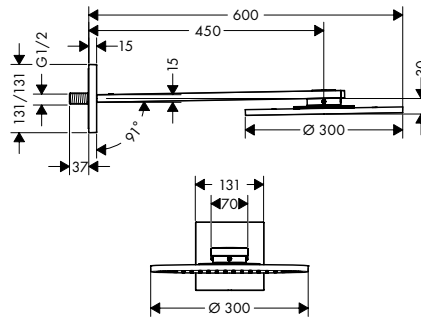

/ overhead shower removable for cleaning
 / ServiceCard with sieve can be removed without tools for cleaning purpose
 / installation: wall

/ connection dimension: DN15

2 spray types

1 spray type

Technologies