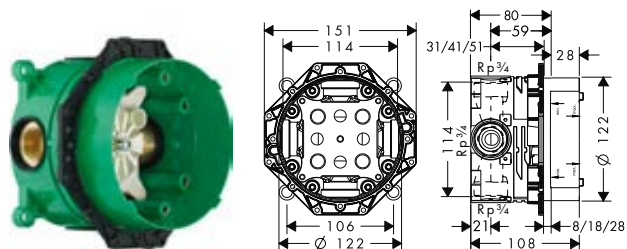

Basic set

Features

/ suitable for all shower, bath tub and thermostat finish sets for concealed installation

/ connection thread Rp 3/4
/ connection dimension: DN20

/ rotationally-symmetric installation
/ sound-decoupled installation

	code no.
	01700180

Optional parts:

	LVI-nro	code no.
	Assembly aid for iBox universal	6550165 93500000
	Fastening rail set for iBox universal	93171000
	Extension 25 mm for basic set iBox universal	13587000

Basic set with shut-off unit

Features

/ suitable for all shower, bath tub and thermostat finish sets for concealed installation

/ connection thread Rp 3/4
/ connection dimension: DN20

/ sound-decoupled installation