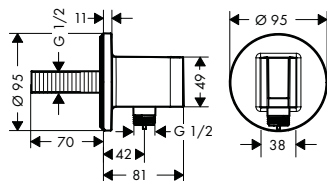

AXOR Starck / AXOR ShowerSolutions Wall outlets

Overview variants

shape	finish	LVI-nro	code no.
round	Chrome	6551002	27451000
	AXOR FinishPlus*		27451XXX
square	Chrome	6559838	36732000
	AXOR FinishPlus*		36732XXX
softsquare	Chrome	NEW	36731000
	Matt Black		36731670
	AXOR FinishPlus*		36731XXX

AXOR Montreux Wall outlet with non-return valve

Features

/ metal connection angle

/ non-return valve

/ connection type: G 1/2

finish	LVI-nro	code no.
Chrome	6555309	16884000
AXOR FinishPlus*		16884XXX

AXOR ShowerSolutions Porter units

Features of all variants

/ integrated support function

/ metal housing with internal water supply made of plastic

/ non-return valve

/ connection type: G 1/2

/ for shower hoses with a conical nut

round

square

softsquare

* AXOR FinishPlus: For further AXOR FinishPlus surfaces please see the AXOR FinishPlus overview on page 22.