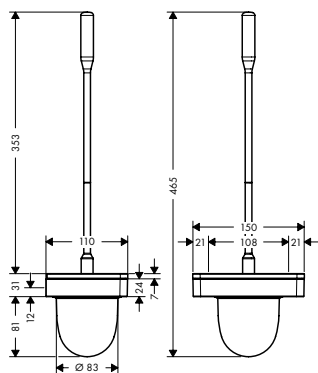

AXOR Universal Softsquare Toilet brush holder wall-mounted

Features

/ wall-mounted
/ material: metal
/ material recess: glass

/ with removable insert
/ with mounting material
/ concealed fastening

/ drilling distance 108 mm
/ diameter drill hole: 6 mm

finish	code no.
Chrome	42835000
Matt Black NEW	42835670
AXOR FinishPlus*	42835XXX

Optional parts:

Replacement toilet brush without stick

finish	LVI-nro	code no.
White	5773892	40088000

AXOR Universal Softsquare Adapter set

Features

/ for assembling AXOR Universal Accessories on a rail

/ for combination of soap dish/shelf no.42803XXX or shelf 300 mm no.42838XXX with roll holder no.42836XXX

finish	code no.
Chrome	42870000
Matt Black NEW	42870670
AXOR FinishPlus*	42870XXX

AXOR Universal Softsquare Cover for rail

Features

/ for covering the mounting holes if a continuous cover is not desired

finish	code no.
Chrome	42871000
Matt Black NEW	42871670
AXOR FinishPlus*	42871XXX