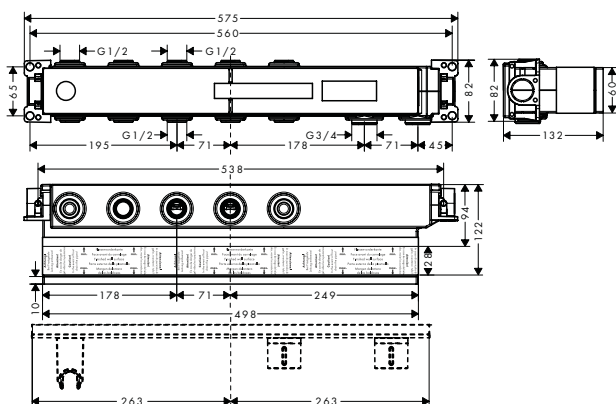

Basic set for thermostatic module Select for 3 functions

Features

- / 3 functions
- / connection thread Rp 3/4
- / connection dimension: DN15/DN20
- / horizontal installation
- / sound-decoupled installation
- / minimum mounting depth: 87 mm
- / maximum mounting depth: 122 mm