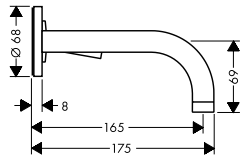

Single lever basin mixers for concealed installation wall-mounted with escutcheons

Features of all variants

/ consists of: single lever basin mixer for concealed installation wall-mounted, waste set
/ spray type: normal spray
/ maximum flow rate at 3 bar: 5 l/min

/ ceramic cartridge
/ suitable for continuous flow water heaters
/ non-closing waste set
/ connection type: basic set

/ connection dimension: DN15
/ handle can be positioned on the right or left, depending on the basic set installation

165