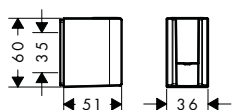

AXOR Citterio Shower holder round

Features

/ fixed holding position

/ for hoses with conical nut

/ material: metal

finish	LVI-nro	code no.
● Chrome	6555616	39525000
● AXOR FinishPlus*		39525XXX

AXOR Montreux Shower holder

Features

/ fixed holding position

/ for hoses with conical nut

/ material: metal

finish	LVI-nro	code no.
● Chrome	6555613	16325000
● AXOR FinishPlus*		16325XXX

AXOR One Shower holder

Features

/ fixed holding position

/ for shower hoses with cylindrical nut

/ material: metal

finish	code no.
● Chrome	45721000
● AXOR FinishPlus*	45721XXX

AXOR Starck / AXOR ShowerSolutions Wall outlets

Features of all variants

/ non-return valve

/ connection type: G 1/2

round

square

softsquare