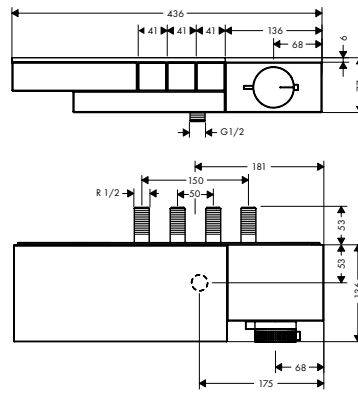

3 functions

Technologies

Overview variants

number of functions	structure element	finish	code no.
2 functions	without structure	Chrome	46240000
		AXOR FinishPlus*	46240XXX
2 functions	diamond cut	Chrome	46241000
		AXOR FinishPlus*	46241XXX
3 functions	without structure	Chrome	46140000
		AXOR FinishPlus*	46140XXX
3 functions	diamond cut	Chrome	46141000
		AXOR FinishPlus*	46141XXX

This product is not available in brushed AXOR FinishPlus surfaces.

Required parts:

	For	code no.
	46240XXX 46241XXX	45442180
	46140XXX 46141XXX	45443180

* AXOR FinishPlus: For further AXOR FinishPlus surfaces please see the AXOR FinishPlus overview on page 22.