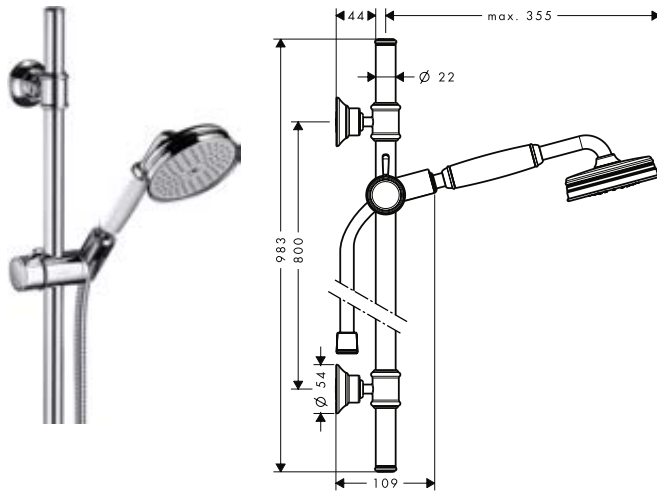

AXOR Montreux Shower set 0.90 m with hand shower 100 1jet

Features

/ consists of: hand shower, shower bar, shower hose, slider
/ shower head size: 100 mm
/ spray type: RainAir
/ support for shower hose with conical nuts

/ AXOR Montreux wall bar 0.90 m
/ maximum flow rate at 3 bar: 16 l/min
/ minimum flow pressure: 1 bar
/ operating pressure: min. 1 bar/max. 6 bar
/ wall mounting: screw fastening

/ wall supports of metal
/ pipe length: 982 mm
/ shower bar diameter: 25 mm
/ profile pipe: round
/ drilling distance 915 mm

Technologies

Spray types

finish	LVI-nro	code no.
Chrome	6559354	27982000
AXOR FinishPlus*		27982XXX

Consisting of:

	Included in	Code no.
Hand shower 100 1jet	27982XXX	16320XXX
Metal shower hose 1.60 m	27982XXX	28116XXX

Optional parts:

	finish	code no.
Corner basket 160/83	Chrome	42066000
	AXOR FinishPlus*	42066XXX

AXOR Starck Shower holder

Features

/ fixed holding position

/ for shower hoses with cylindrical nut

/ material: metal

finish	LVI-nro	code no.
Chrome	6555704	27515000
AXOR FinishPlus*		27515XXX

* AXOR FinishPlus: For further AXOR FinishPlus surfaces please see the AXOR FinishPlus overview on page 22.