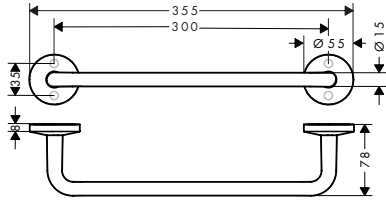

AXOR Universal Circular Grab bar

Features

/ wall-mounted
/ material: metal
/ holder material: metal

/ length: 355 mm
/ with mounting material
/ concealed fastening

/ drilling distance: 300 mm
/ diameter drill hole: 6 mm
/ TÜV certified

finish	available from	code no.
Chrome		42813000
Matt Black		42813670
Matt White	NEW Q2/2023	42813700
AXOR FinishPlus*		42813XXX

AXOR Universal Circular Bath towel holder

Features of all variants

/ wall-mounted
/ material: metal
/ holder material: metal

/ fixed
/ with mounting material
/ diameter drill hole: 6 mm

/ concealed fastening