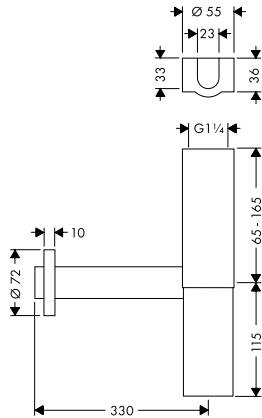

Design trap Flowstar

Features

/ adjustment distance 65 - 165 mm
/ distance to wall 330 mm

/ odour trap - backwater height is 70 mm
/ connection dimension entry: G 1¼

finish	code no.
Chrome	51303000
Brushed Nickel	51303820
Polished Brass	51303930
AXOR FinishPlus*	51303XXX

Design trap Flowstar S

Features

/ adjustment distance 60 - 165 mm
/ distance to wall 330 mm

/ odour trap - backwater height is 70 mm
/ connection dimension entry: G 1¼