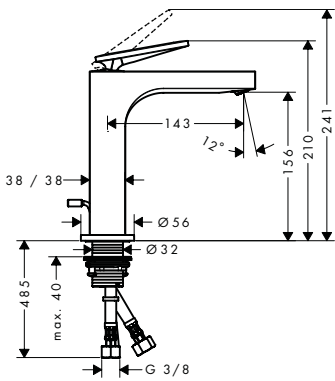

/ ceramic cartridge
 / suitable for continuous flow water heaters

/ connection type: G 3/8 connections
 / connection dimension: DN15

160

280 rhombic cut

Sustainability

Technologies

Overview variants

Comfort-Zone	projection (mm)	spout height (mm)	spray types	waste set	for wash bowls	structure element	finish	LVI-nro	code no.
160	143	156	laminar spray	pop-up	-	without structure	<ul style="list-style-type: none"> Chrome AXOR FinishPlus* 	6150821	39023000 39023XXX
160	143	156	laminar spray	non-closing	-	without structure	<ul style="list-style-type: none"> Chrome AXOR FinishPlus* 	6150822	39024000 39024XXX
160	143	156	laminar spray	pop-up	-	rhombic cut	<ul style="list-style-type: none"> Chrome AXOR FinishPlus* 	6150823	39071000 39071XXX
160	143	156	laminar spray	non-closing	-	rhombic cut	<ul style="list-style-type: none"> Chrome AXOR FinishPlus* 	6150824	39081000 39081XXX
280	200	280	normal spray	non-closing	■	without structure	<ul style="list-style-type: none"> Chrome AXOR FinishPlus* 	6150819	39021000 39021XXX
280	200	280	normal spray	non-closing	■	rhombic cut	<ul style="list-style-type: none"> Chrome AXOR FinishPlus* 	6150827	39151000 39151XXX