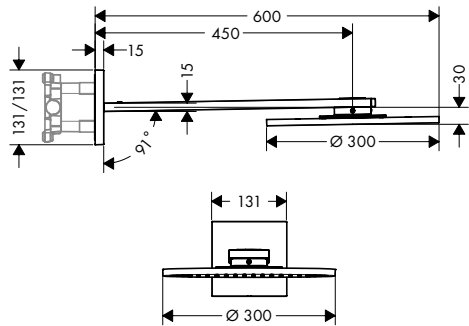

/ overhead shower removable for cleaning
 / ServiceCard with sieve can be removed without tools for cleaning purpose
 / installation: wall

/ connection dimension: DN15

2 spray types

1 spray type

Technologies