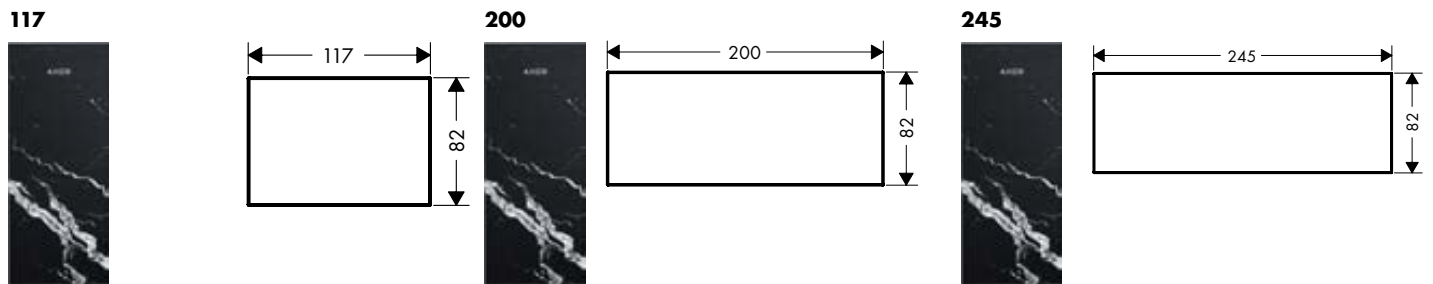

Plates Marble Nero Marquina

Features of all variants

/ material: marble
/ removable

/ since marble is a natural material, each piece is unique, and marbling markings may vary

Overview variants

length (mm)	finish	code no.
117	<input checked="" type="radio"/> Marble Nero Marquina	47915000
200	<input checked="" type="radio"/> Marble Nero Marquina	47913000
245	<input checked="" type="radio"/> Marble Nero Marquina	47914000