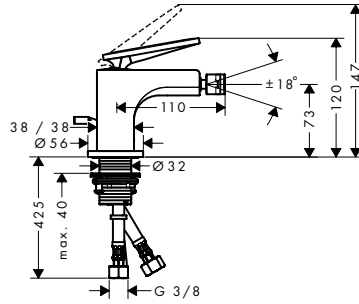

Single lever bidet mixers

Features of all variants

/ consists of: single lever bidet mixer, waste set
/ spout height: 73 mm
/ aerator with ball pivot
/ spray type: laminar spray

/ maximum flow rate at 3 bar: 7,2 l/min
/ ceramic cartridge
/ suitable for continuous flow water heaters
/ pop-up waste set G 1 ¼

/ connection type: G ¾ connections
/ connection dimension: DN15

lever handle

rhombic cut

Overview variants

handle version	structure element	finish	code no.
lever	without structure	Chrome	39214000
		AXOR FinishPlus*	39214XXX
lever	rhombic cut	Chrome	39201000
		AXOR FinishPlus*	39201XXX