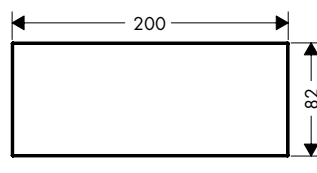

Bath spouts

Features of all variants

/ 1 function
/ projection: 176 mm

/ wall-mounted
/ maximum flow rate at 3 bar: 24 l/min

/ connection dimension: DN15
/ spray type: normal spray

with plate

without plate

Technologies

Overview variants

cover	finish	code no.
with plate	Chrome/Mirror Glass	47410000
	Chrome/Black Glass	47410600
without plate	Chrome	47412000
	AXOR FinishPlus*	47412XXX

Consisting of:

Bath spout without plate

Included in Code no.

47410XXX 47412XXX

Plate 200 Glass

47410XXX 47900XXX

Plates metal

Features of all variants

/ material: metal

/ removable

117

200

245

Overview variants

length (mm)	finish	code no.
117	Chrome	47905000
	AXOR FinishPlus*	47905XXX
200	Chrome	47903000
	AXOR FinishPlus*	47903XXX
245	Chrome	47904000
	AXOR FinishPlus*	47904XXX

* AXOR FinishPlus: For further AXOR FinishPlus surfaces please see the AXOR FinishPlus overview on page 22.