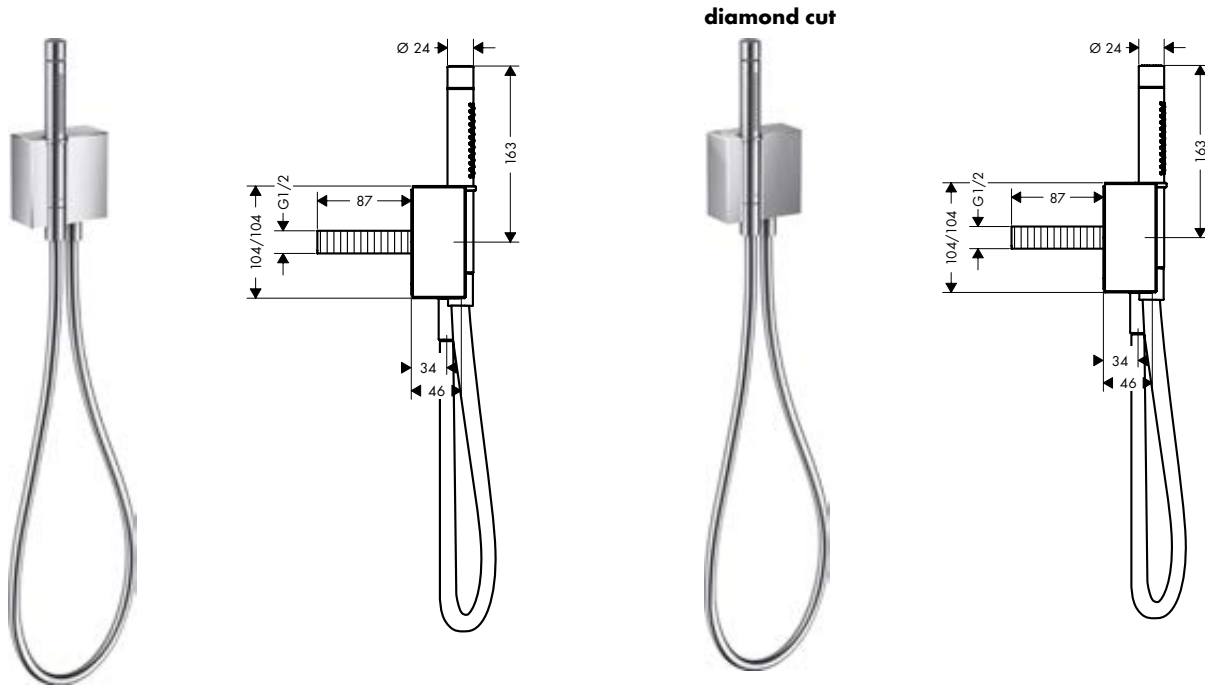

Porter units

Features of all variants

/ consists of: baton hand shower, porter unit, shower holder, shower hose
/ integrated support function

/ maximum flow rate at 3 bar: 16,2 l/min
/ metal
/ non-return valve

/ connection type: G 1/2
/ minimum flow pressure: 1 bar
/ for shower hoses with a cylindrical nut

Overview variants

max. flow rate at 3 bar (l/min)	structure element	finish	code no.
16.2	without structure	- Chrome - AXOR FinishPlus*	46520000 46520XXX
16.2	diamond cut	- Chrome - AXOR FinishPlus*	46521000 46521XXX

i This product is not available in brushed AXOR FinishPlus surfaces.

Consisting of:

	Included in	Code no.
Metal effect shower hose 1.25 m with cylindrical nuts	46520XXX 46521XXX	28282XXX