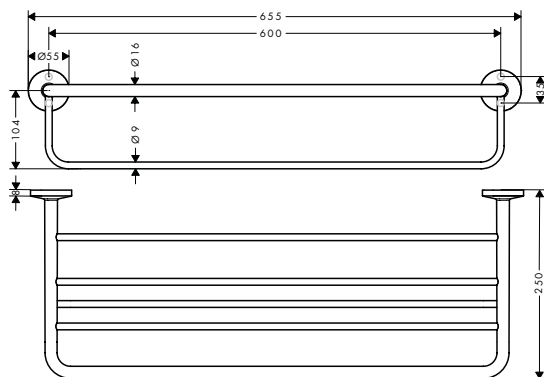

AXOR Universal Circular Towel rack with towel holder

Features

/ wall-mounted
/ material: metal
/ length: 655 mm

/ with mounting material
/ concealed fastening
/ drilling distance: 600 mm

/ diameter drill hole: 6 mm