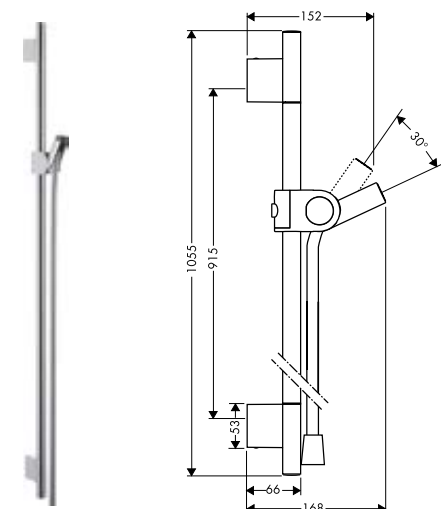

finish	code no.
Chrome	27989000
AXOR FinishPlus*	27989XXX