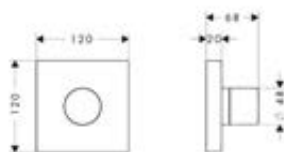

finish	LVI-nro	code no.
Chrome	6350098	10932000
AXOR FinishPlus*		10932XXX

Required parts:

Basic set for shut-off/ diverter valve Trio 120/120 for concealed installation

LVI-nro	code no.
6454176	36770180