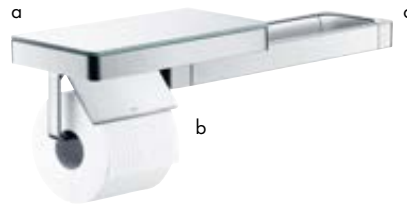

3

An elegant combination of a rail with shelf (300 mm, installed *asymmetrically*) and toilet paper holder. Two adapter sets required.

Products required:

- a. # 42838000 AXOR Universal Softsquare shelf 300 mm
- + 1 x # 42870000 Adapterset
- b. # 42836000 AXOR Universal Softsquare toilet paper holder
- + 1 x # 42870000 Adapterset
- c. Rail