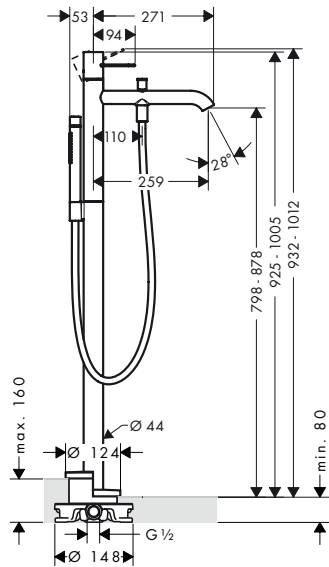

Single lever bath mixers floor standing

Features of all variants

/ consists of: single lever bath mixer floor standing,
baton hand shower, shower hose, shower holder
/ 2 functions
/ spray type mixer: normal spray
/ spray type hand shower: Rain, Mono
/ maximum flow rate at 3 bar: 18 l/min

/ flow rate for bath spout at 3 bar: 18 l/min
/ flow rate of hand shower at 3 bar: 13 l/min
/ ceramic cartridge
/ temperature limitation adjustable
/ diverter with automatic resetting
/ non-return valve

/ connection dimension: DN15
/ connection type: basic set
/ min. operating pressure: 1 bar
/ max. operating pressure: 10 bar

loop handle