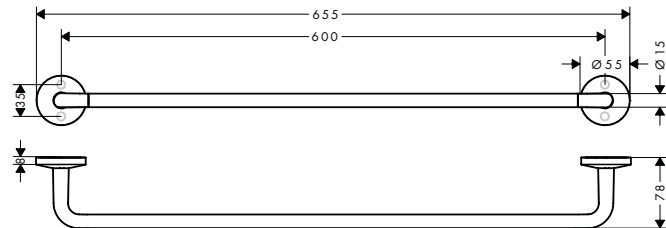

600/800

Overview variants

product dimensions (mm)	finish	available from	code no.
600	Chrome		42860000
	Matt Black		42860670
	Matt White	NEW Q2/2023	42860700
	AXOR FinishPlus*		42860XXX
800	Chrome		42880000
	Matt Black		42880670
	Matt White	NEW Q2/2023	42880700
	AXOR FinishPlus*		42880XXX