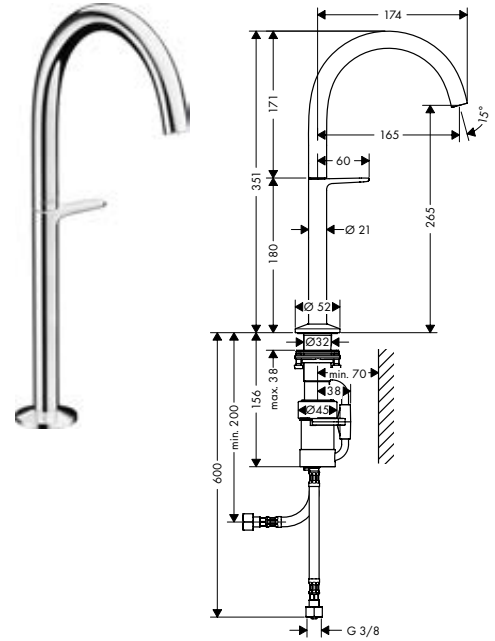

/ connection type: G 3/8 connections
 / connection dimension: DN15
 / cold water in middle position

140

170

260

Sustainability

Technologies

Overview variants

ComfortZone	projection (mm)	spout height (mm)	for wash bowls	finish	available from	LVI-nro	code no.
140	122	140	-	● Chrome		6150836	48010000
				● Matt Black		6150837	48010670
				○ Matt White	NEW	Q2/2023	48010700
				● AXOR FinishPlus*			48010XXX
170	140	170	-	● Chrome		6150838	48020000
				● Matt Black		6150839	48020670
				○ Matt White	NEW	Q2/2023	48020700
				● AXOR FinishPlus*			48020XXX
260	165	265	■	● Chrome		6150840	48030000
				● Matt Black		6150841	48030670
				○ Matt White	NEW	Q2/2023	48030700
				● AXOR FinishPlus*			48030XXX