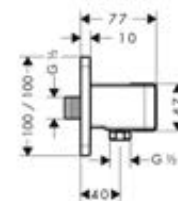

softsquare

* AXOR FinishPlus: For further AXOR FinishPlus surfaces please see the AXOR FinishPlus overview on page 22.