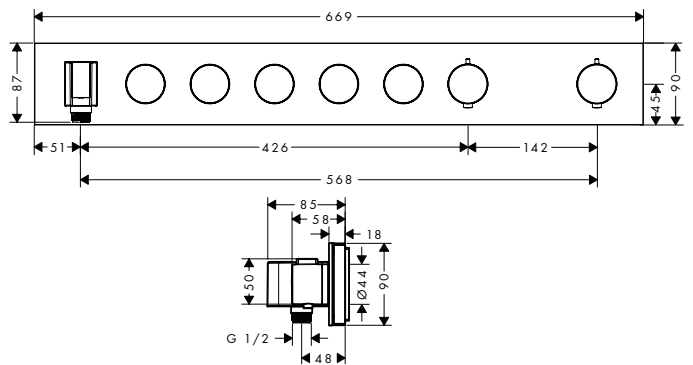

5 functions

Technologies

Overview variants

number of functions	max. flow rate at 3 bar (l/min)	buttons included	finish	code no.
4 functions	26	Rain large, Waterfall, Mono, hand shower	Chrome	18357000
			Polished Red Gold	18357300
			AXOR FinishPlus*	18357XXX
5 functions	26	PowderRain inside, PowderRain outside, Mono, overhead shower, hand shower	Chrome	18358000
			AXOR FinishPlus*	18358XXX

Required parts:	For	code no.
Basic set for thermostatic module Select for 4 functions	18357XXX	18312180
Basic set for thermostatic module Select for 5 functions	18358XXX	18313180

Measurements within scale drawings are in mm.

Technical specifications and units of measure are subject to change.