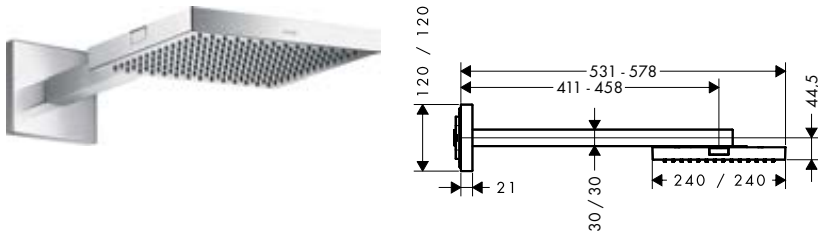

Technologies

Spray types

finish	code no.
Chrome	10929000
AXOR FinishPlus*	10929XXX

AXOR ShowerSolutions Overhead shower 240/240 1jet with shower arm

Features

- / consists of: overhead shower, shower arm, escutcheon
- / shower head size: 240 x 240 mm
- / spray type: RainAir
- / material spray disc: metal
- / shower arm length metal shower arm 411 - 458 mm
- / maximum flow rate at 3 bar: 12 l/min
- / flow rate RainAir spray (at 3 bar): 12 l/min
- / flow rate expandible to 25 l/min
- / minimum flow pressure: 2 bar
- / spray disc removable for cleaning
- / installation: wall
- / connection dimension: DN15
- / suitable for continuous flow water heaters