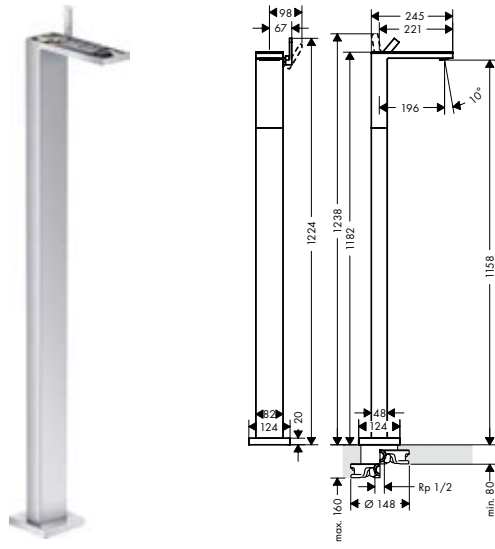

- / suitable for continuous flow water heaters
- / push-open waste set G 1 1/4
- / connection type: basic set
- / connection dimension: DN15

with plate

without plate

Sustainability

Technologies

Overview variants