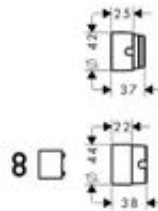

Extension set 25 mm for single lever basin mixer wall-mounted

Features

- / extension length: 25 mm