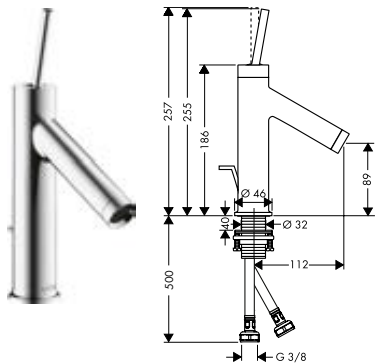

/ maximum flow rate at 3 bar: 5 l/min
 / ceramic cartridge
 / suitable for continuous flow water heaters

/ connection type: G 3/8 connections
 / connection dimension: DN15

90**170****250**

Sustainability