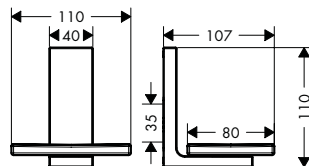

finish		code no.
	Chrome NEW	42605000
	AXOR FinishPlus*	42605XXX

AXOR Universal Rectangular Liquid soap dispenser

Features

/ wall-mounted
/ holder material: metal
/ material container: plastic
/ type of soap: liquid soap

/ filling capacity 600 ml
/ dosage 0.5 ml
/ with mounting material
/ drilling distance: 35 mm

/ diameter drill hole: 6 mm
/ suitable for shower