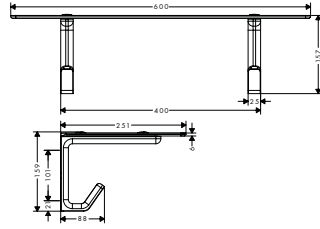

AXOR Universal Softsquare Bath towel shelf

Features

/ wall-mounted
/ material: glass, metal
/ length: 600 mm

/ thickness of glass: 6 mm
/ with mounting material
/ drilling distance: 400 mm

/ diameter drill hole: 6 mm
/ for hanging bathrobes

finish	code no.
Chrome	42842000
AXOR FinishPlus*	42842XXX

AXOR Universal Softsquare Towel holder twin-handle

Features

/ wall-mounted
/ material: metal
/ holder material: metal

/ swivelling
/ length: 409 mm
/ with mounting material

/ drilling distance: 80 mm
/ diameter drill hole: 6 mm
/ concealed fastening