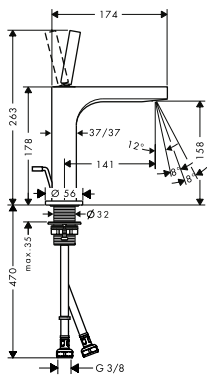

Single lever basin mixers with pin handle

Features of all variants

/ consists of: single lever basin mixer, waste set
/ maximum flow rate at 3 bar: 5 l/min

/ ceramic cartridge
/ suitable for continuous flow water heaters

/ connection type: G 3/8 connections
/ connection dimension: DN15

160

Sustainability

Technologies

280