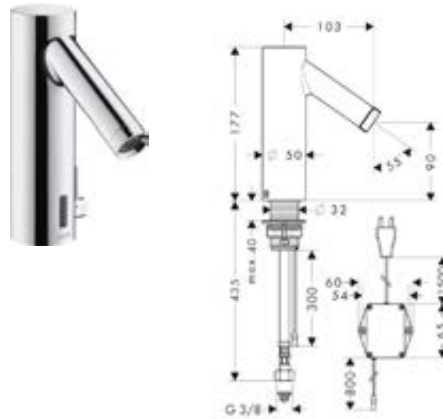

adjustable

Sustainability

Technologies

Overview variants

power supply	temperature adjustment	finish	LVI-nro	code no.
battery operation	pre adjustable	Chrome	6150223	10106000
		AXOR FinishPlus*		10106XXX
battery operation	adjustable	Chrome	6150222	10101000
		AXOR FinishPlus*		10101XXX
mains connection	pre adjustable	Chrome	6150228	10145000
		AXOR FinishPlus*		10145XXX
mains connection	adjustable	Chrome	6150227	10140000
		AXOR FinishPlus*		10140XXX

i 10140XXX This product is only available in the AXOR FinishPlus surface Polished Nickel via AXOR Signature.