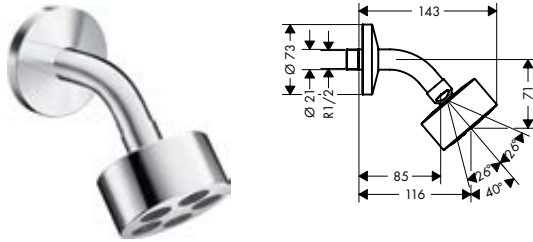

AXOR One Overhead shower 75 1jet EcoSmart with shower arm

Features

- / consists of: overhead shower, shower arm
- / shower head size: 73 mm
- / spray type: PowderRain
- / projection 116 mm
- / ball-joint: overhead shower angle adjustable
- / material spray disc: metal
- / shower arm length 85 mm
- / maximum flow rate at 3 bar: 8,7 l/min
- / flow rate PowderRain spray (at 3 bar): 8,7 l/min
- / function from: 6,3 l/min
- / minimum flow pressure: 1 bar
- / overhead shower removable for cleaning
- / installation: wall
- / connection thread G 1/2
- / connection dimension: DN15
- / suitable for continuous flow water heaters

Sustainability

Technologies

Spray types

finish	available from	code no.
Chrome		48490000
Matt Black		48490670
Matt White	NEW Q2/2023	48490700
AXOR Finish-Plus*		48490XXX

AXOR One Overhead shower 2jet, 1jet with shower arm

Features of all variants

- / consists of: overhead shower, shower arm
- / shower head size: 280 mm
- / material spray disc: metal
- / overhead shower removable for cleaning
- / installation: wall
- / connection dimension: DN15
- / suitable for continuous flow water heaters